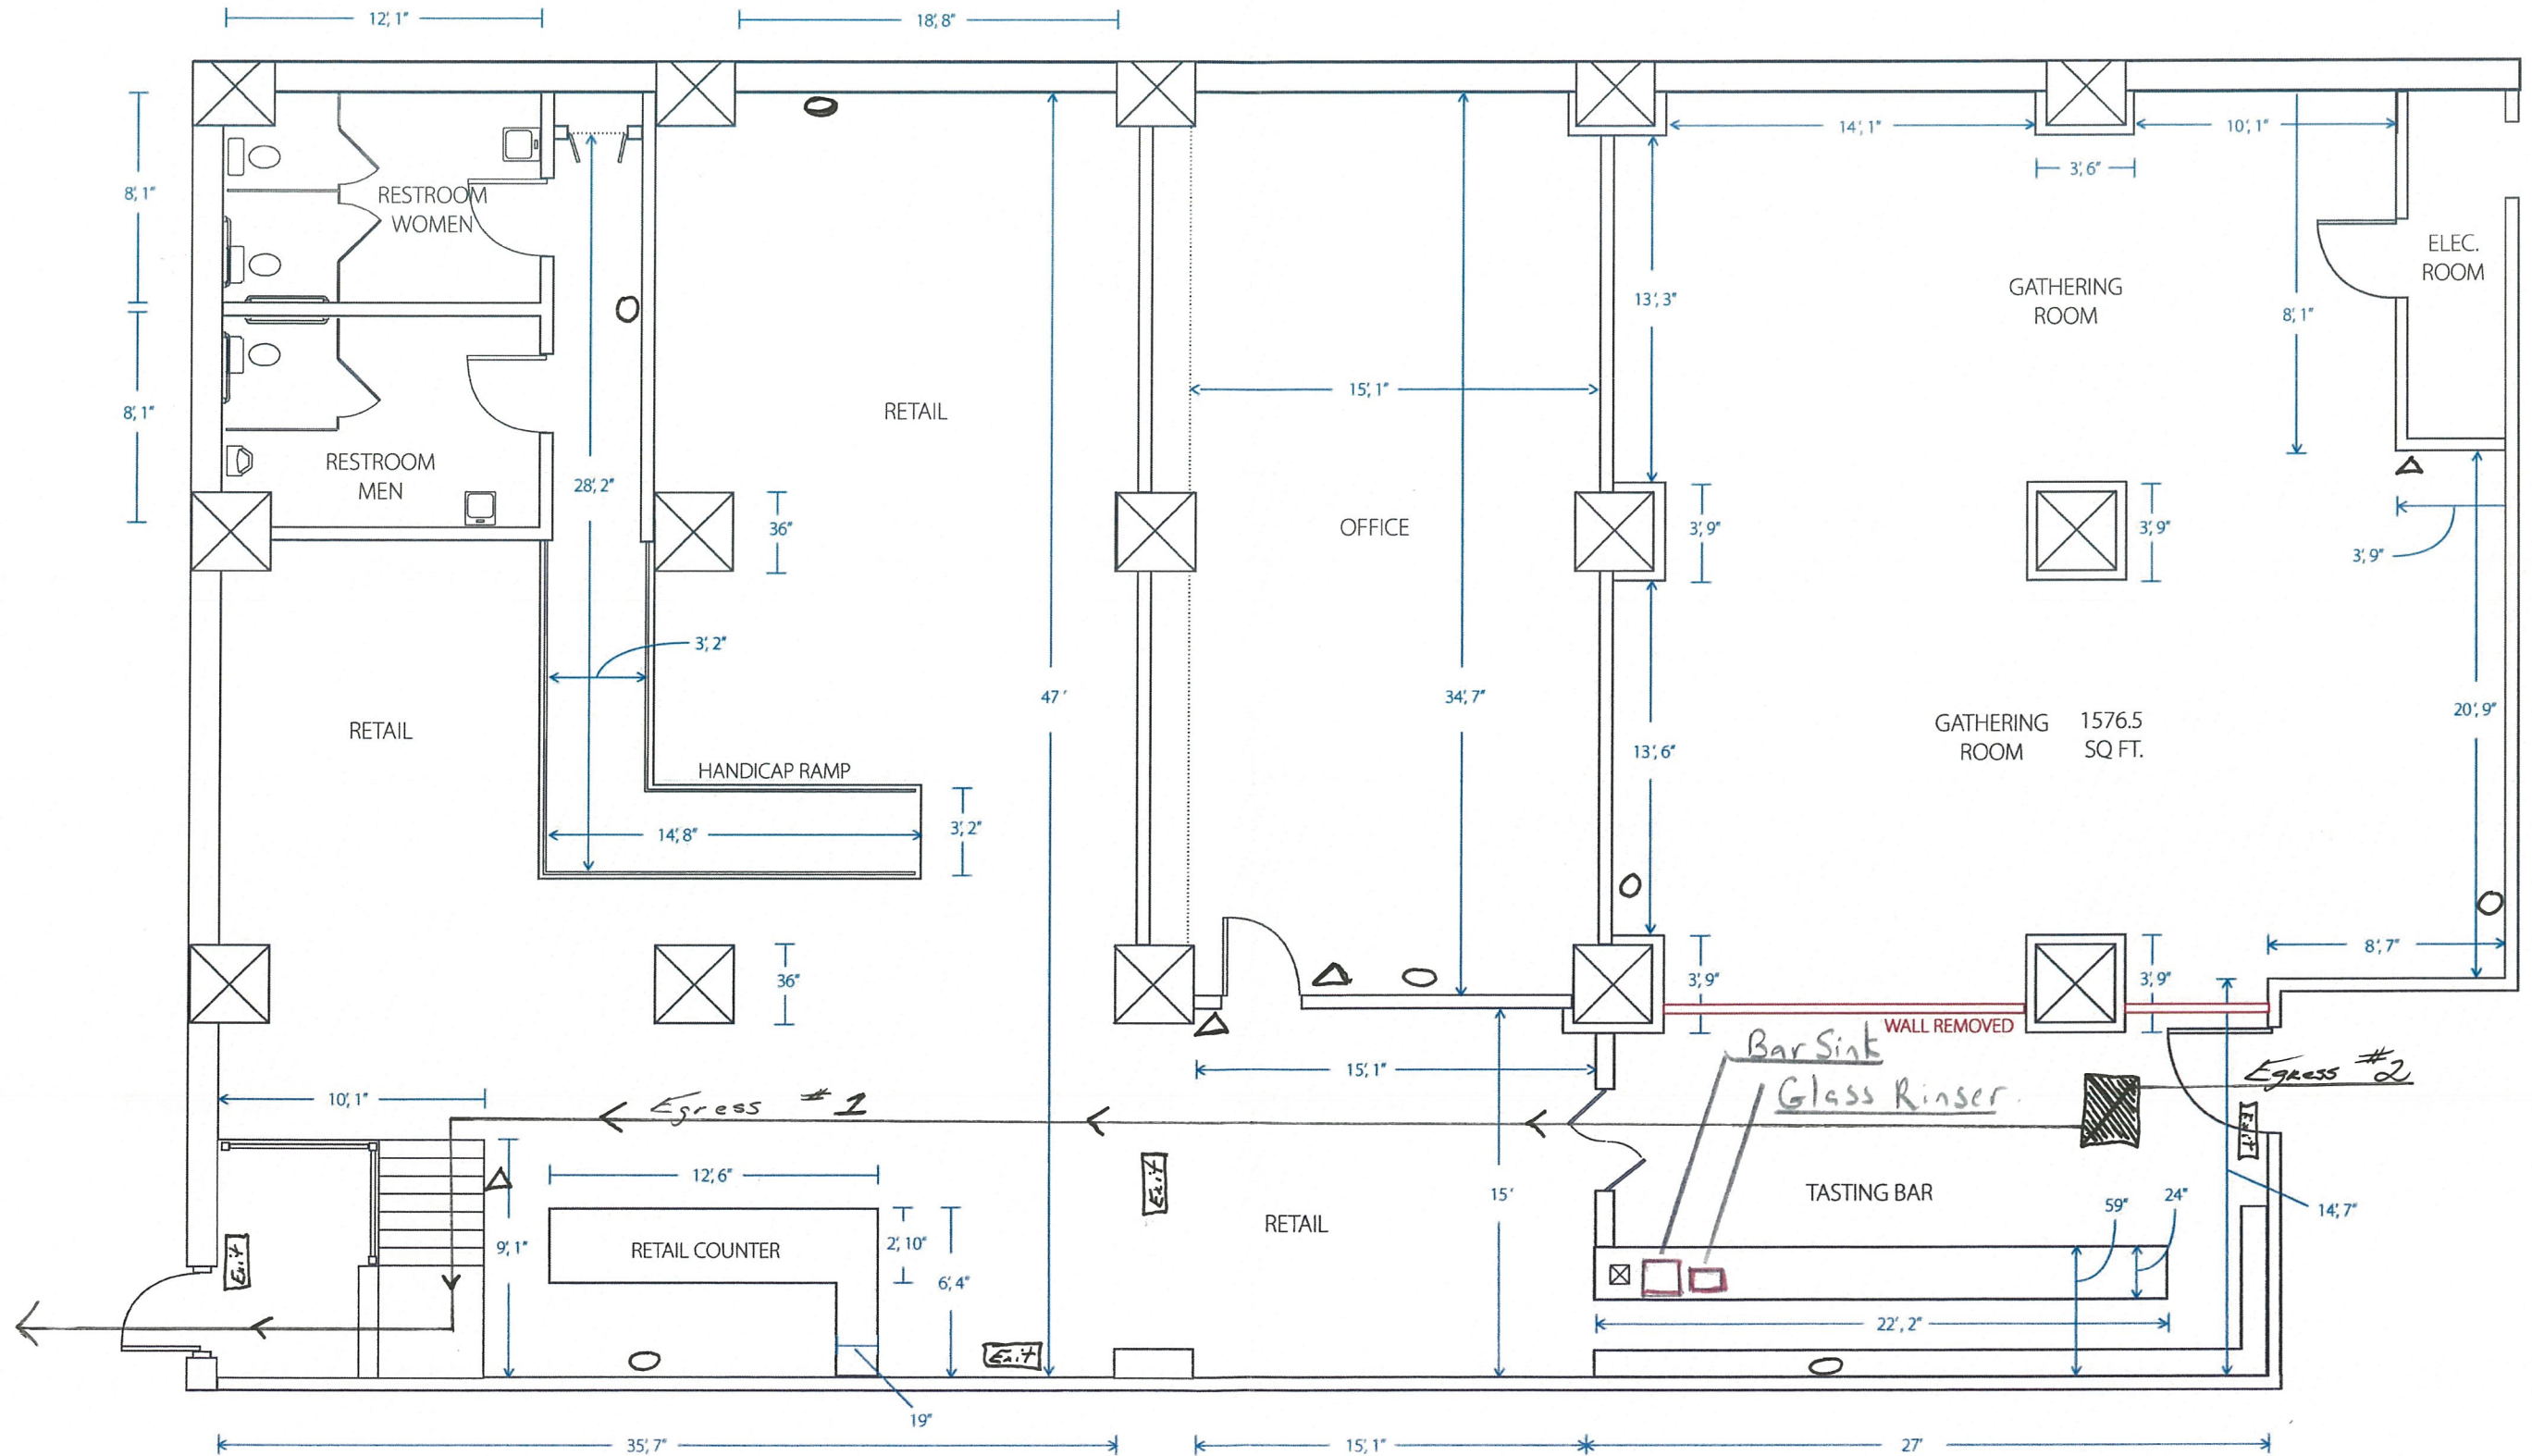

○ - Emergency Lighting 7 - Total

\* EXIT Exit Signs 4 in Retail/Tasting Area in Production Area

△ - Fire Extinguisher 4 - Total

Egress #1 - 66'

Egress #2 - 214'

Tasting Room / Gathering Room  
Plumbing Fixtures.