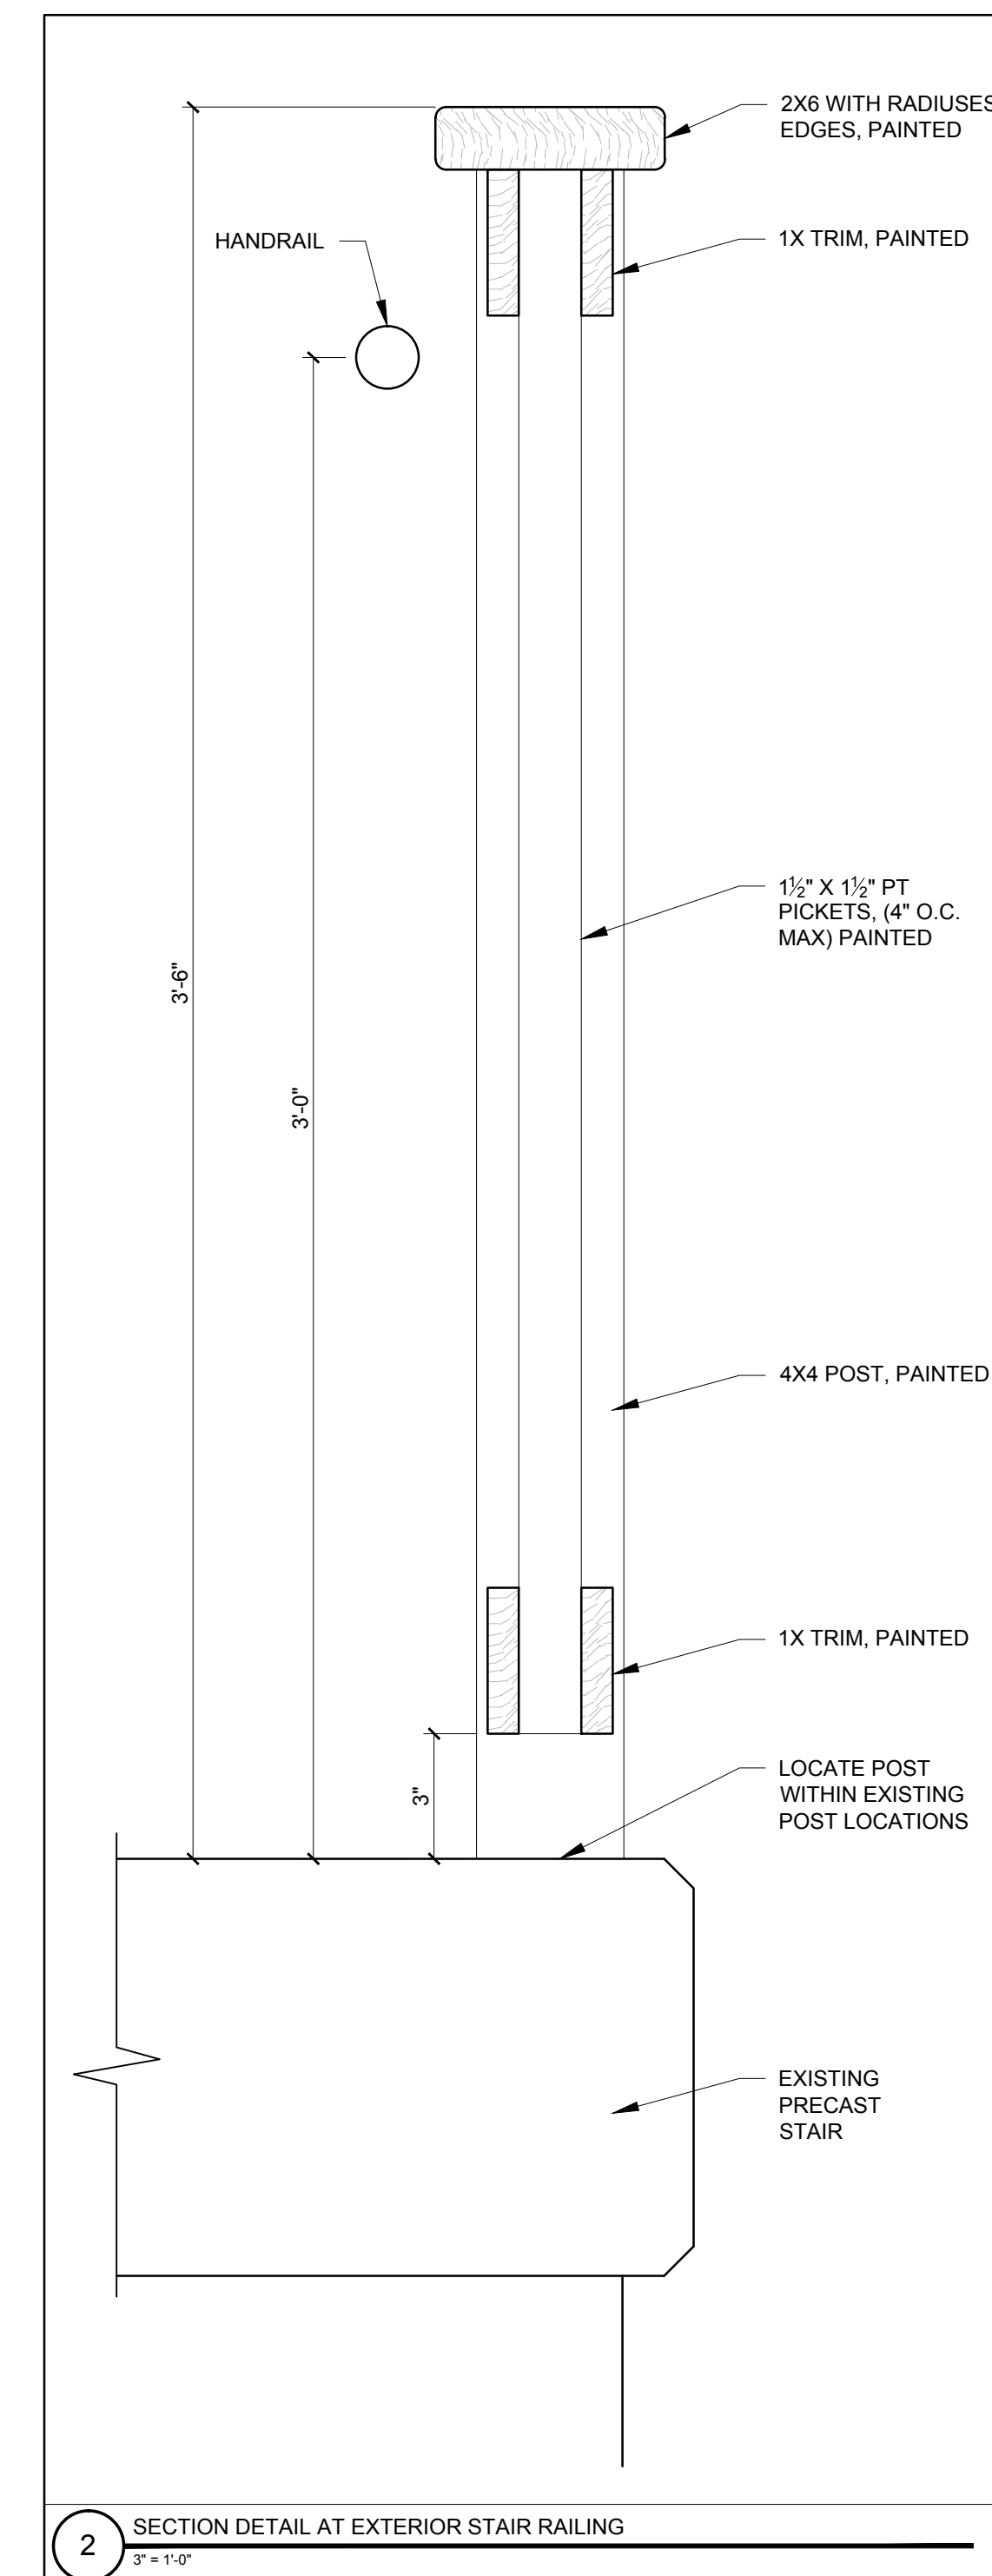

107 INDIA STREET

PORTLAND, MAINE

DECEMBER 16, 2015

PROGRESS PRINT ONLY
Not for Construction

107 INDIA STREET

PORTLAND, MAINE

PAINT COLOR #1 -
SYCAMORE TAN (SW2855)

WINDOW AND PAINT
COLOR #2 = EBONY