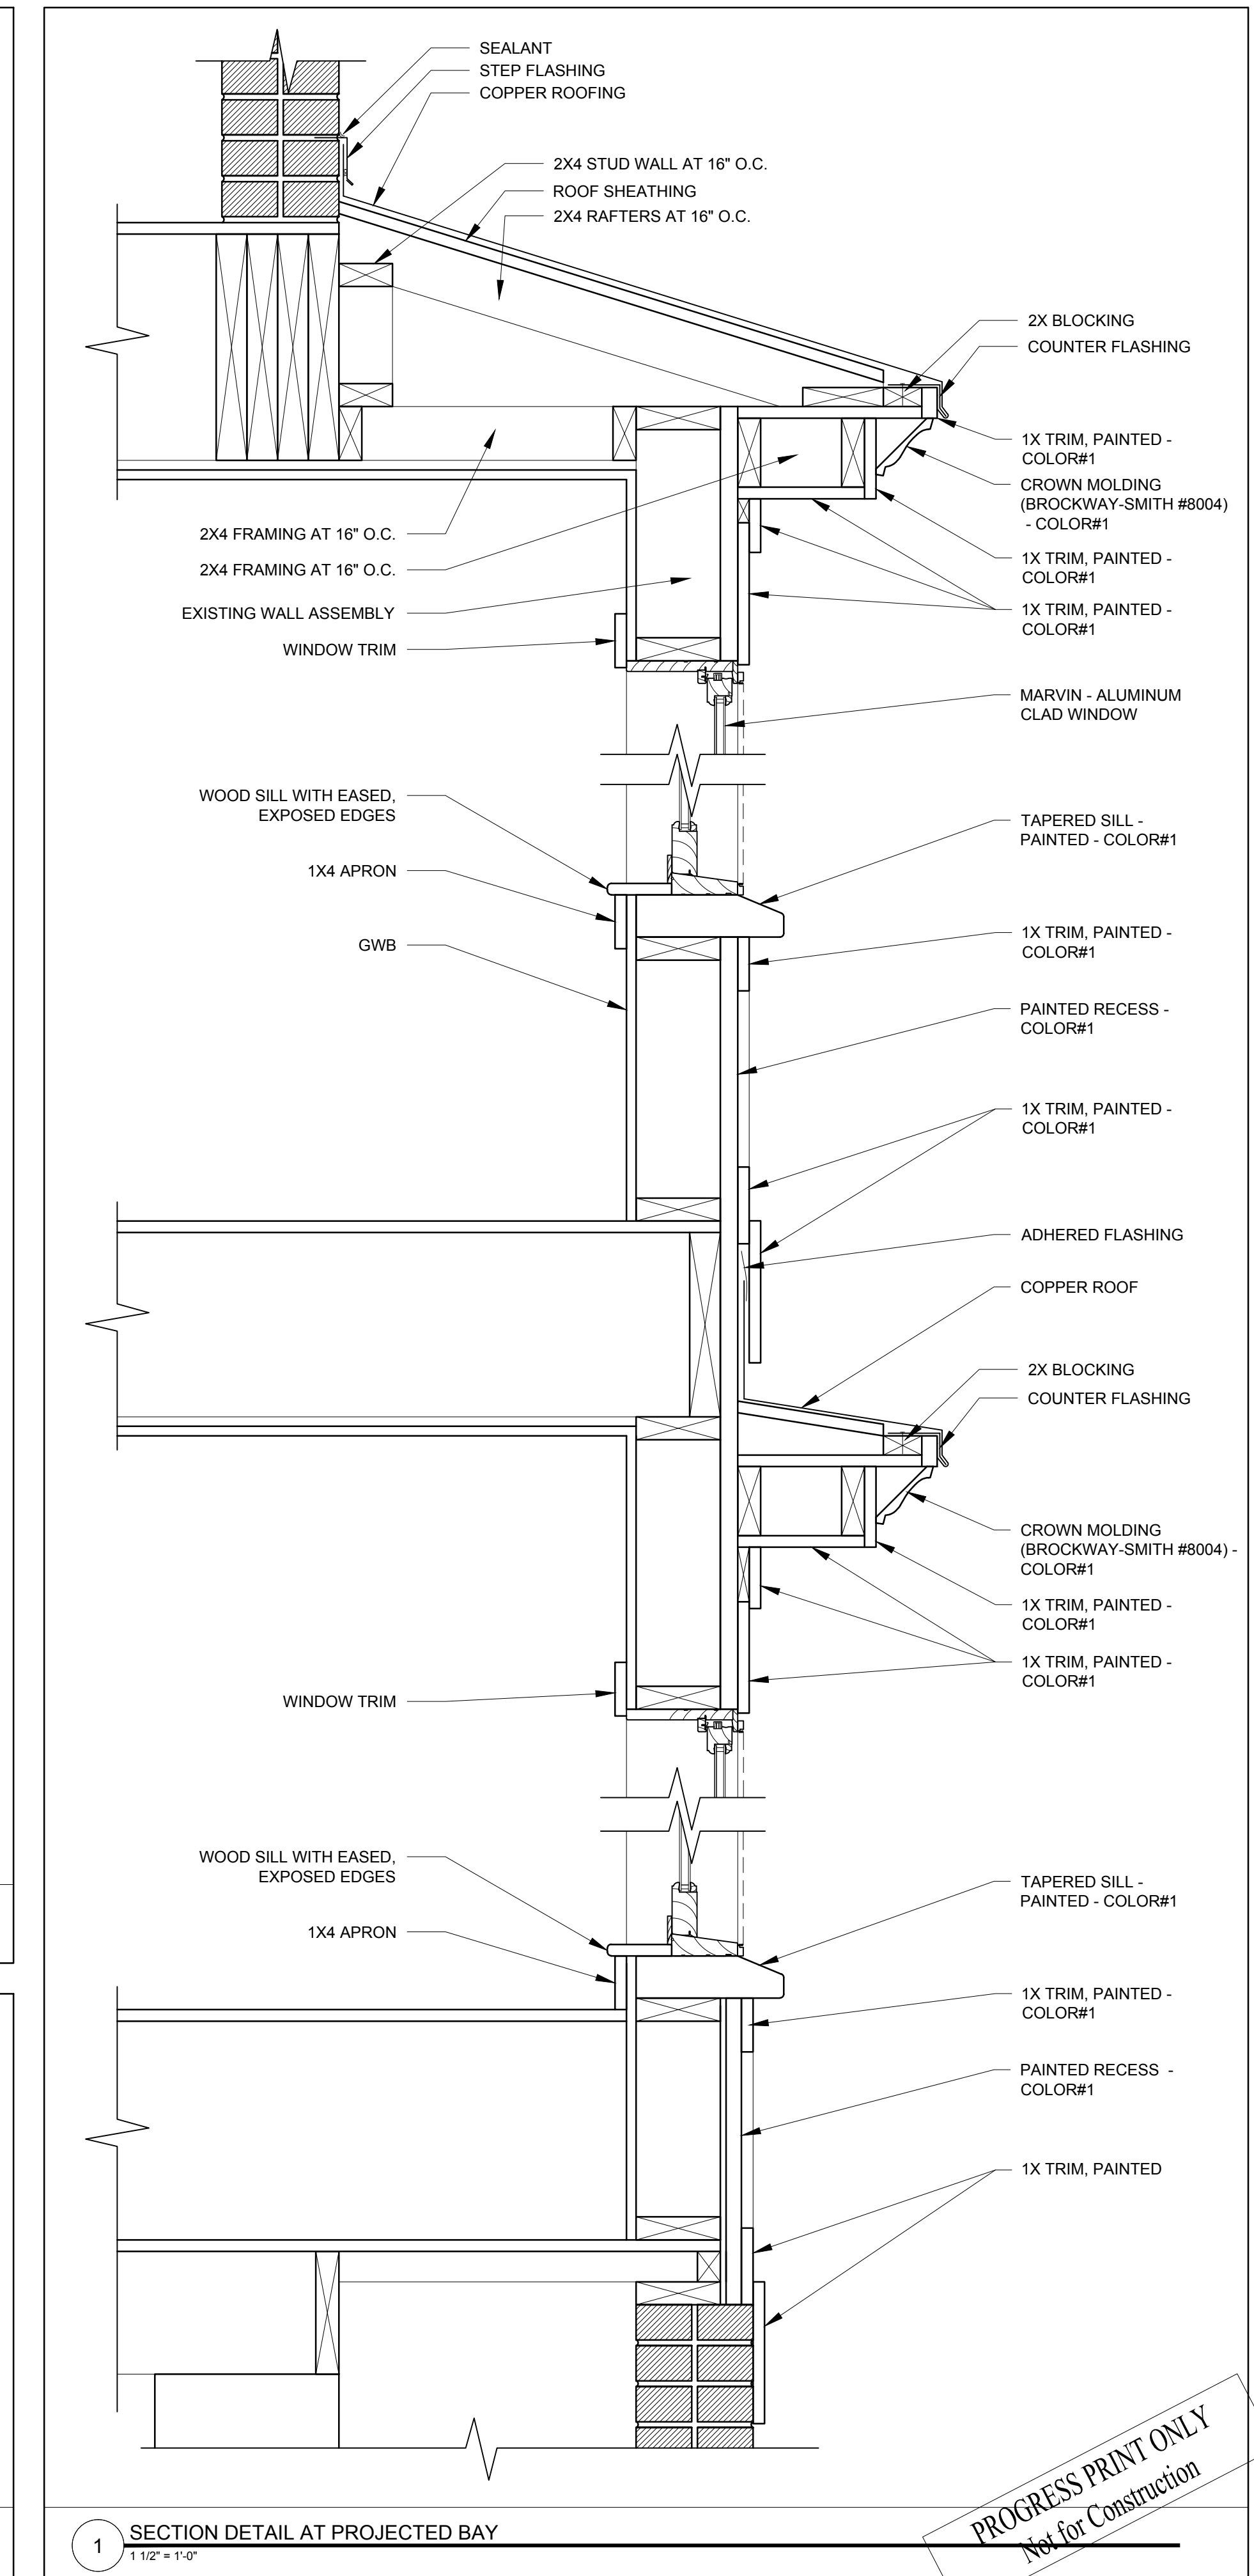

107 INDIA STREET

PORTLAND, MAINE

DECEMBER 16, 2015

PROGRESS PRINT ONLY
Not for Construction

107 INDIA STREET

PORTLAND, MAINE

PAINT COLOR #1 -
SYCAMORE TAN (SW2855)

WINDOW AND PAINT
COLOR #2 = EBONY

EXTERIOR WALL
MOUNT DOWN LIGHT

107 INDIA STREET

PORTLAND, MAINE

DECEMBER 16, 2015

CANOPY OVER ENTRY
PAINTED SYCAMORE TAN

PROGRESS PRINT ONLY
Not for Construction

107 INDIA STREET

PORTLAND, MAINE

DECEMBER 16, 2015

VIEW FROM SOUTH

VIEW FROM EAST

PROGRESS PRINT ONLY
Not for Construction

107 INDIA STREET

PORTLAND, MAINE

DECEMBER 16, 2015

VIEW FROM NORTH

VIEW FROM WEST

PROGRESS PRINT ONLY
Not for Construction