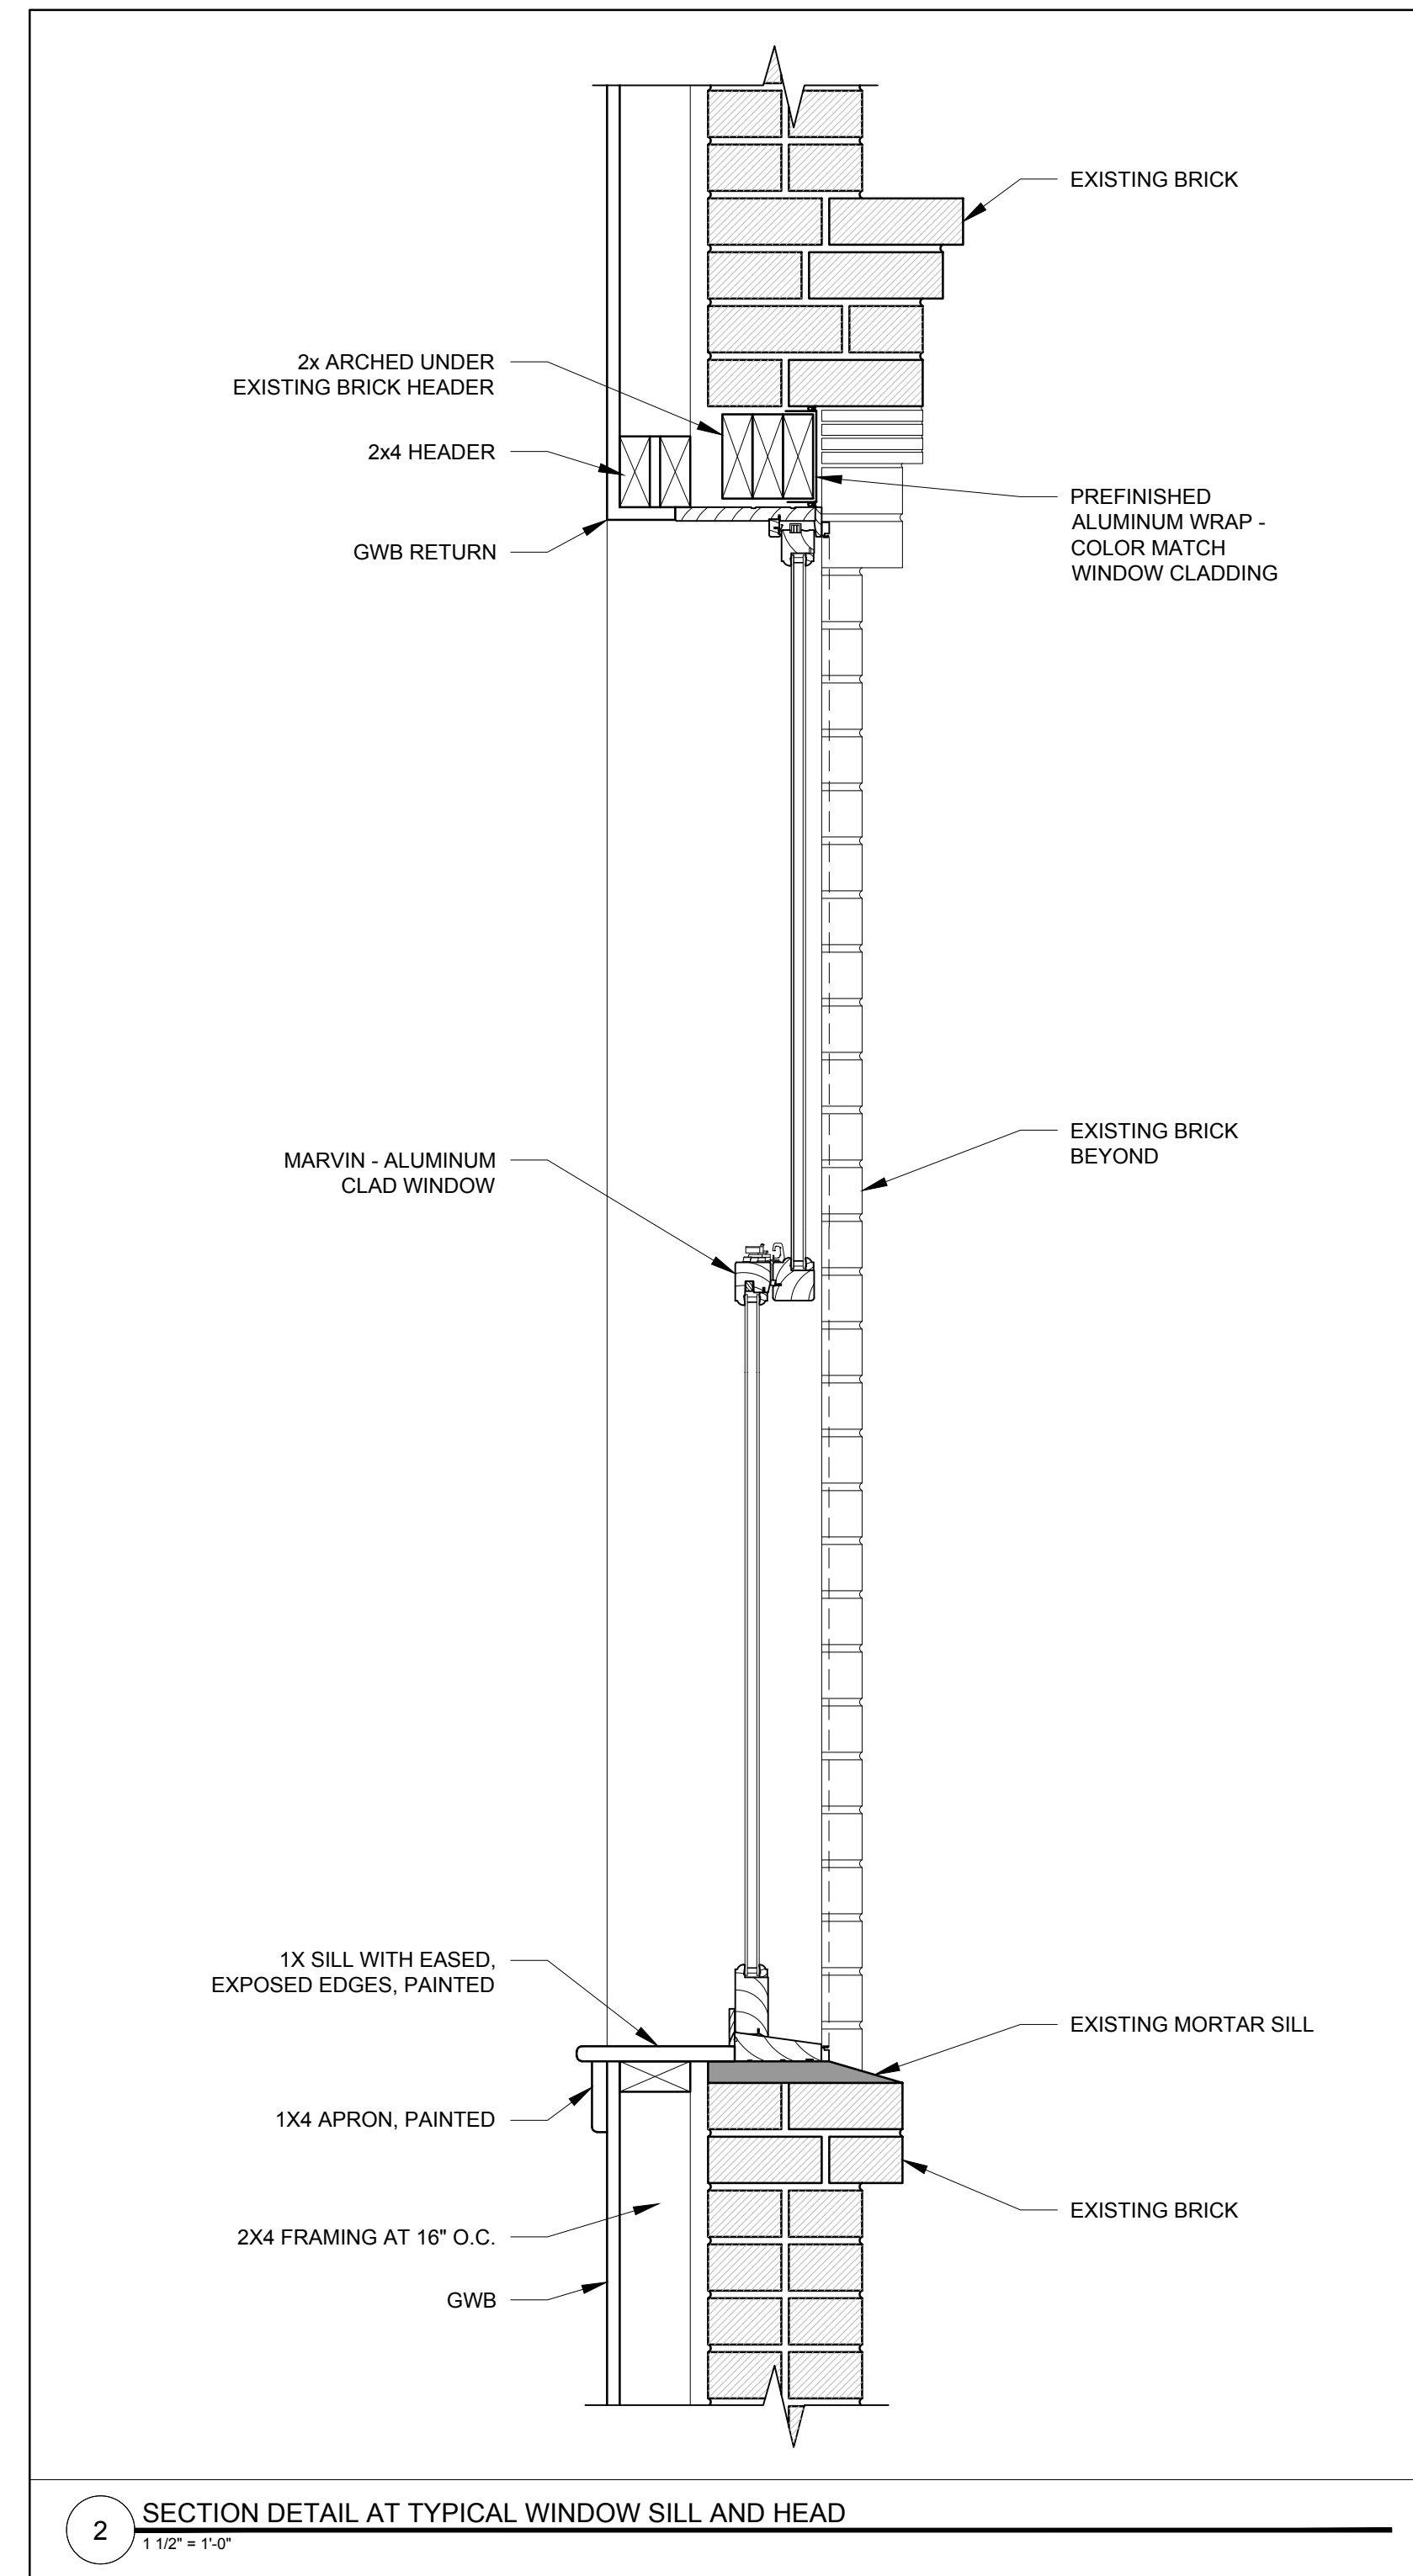

107 INDIA STREET

PORTLAND, MAINE

DECEMBER 16, 2015

PROGRESS PRINT ONLY
Not for Construction

107 INDIA STREET

PORTLAND, MAINE

PAINT COLOR #1 -
SYCAMORE TAN (SW2855)

WINDOW AND PAINT
COLOR #2 = EBONY

CERTAINTEED - LANDMARK -
ARCHITECTURAL SHINGLE -
MOIRE BLACK

EXTERIOR SURFACE
MOUNT DOWN LIGHT

THERMA TRU
FIBERGLASS DOOR
(PAINTED EBONY)

MARVIN ULTIMATE DOUBLE HUNG -
ALUMINUM CLAD (EBONY)

VELUX SKYLIGHT (GRAY)

EXTERIOR WALL
MOUNT DOWN LIGHT

107 INDIA STREET

PORTLAND, MAINE

DECEMBER 16, 2015

CANOPY OVER ENTRY
PAINTED SYCAMORE TAN

PROGRESS PRINT ONLY
Not for Construction

107 INDIA STREET

PORTLAND, MAINE

VIEW FROM WEST

PROGRESS PRINT ONLY
Not for Construction