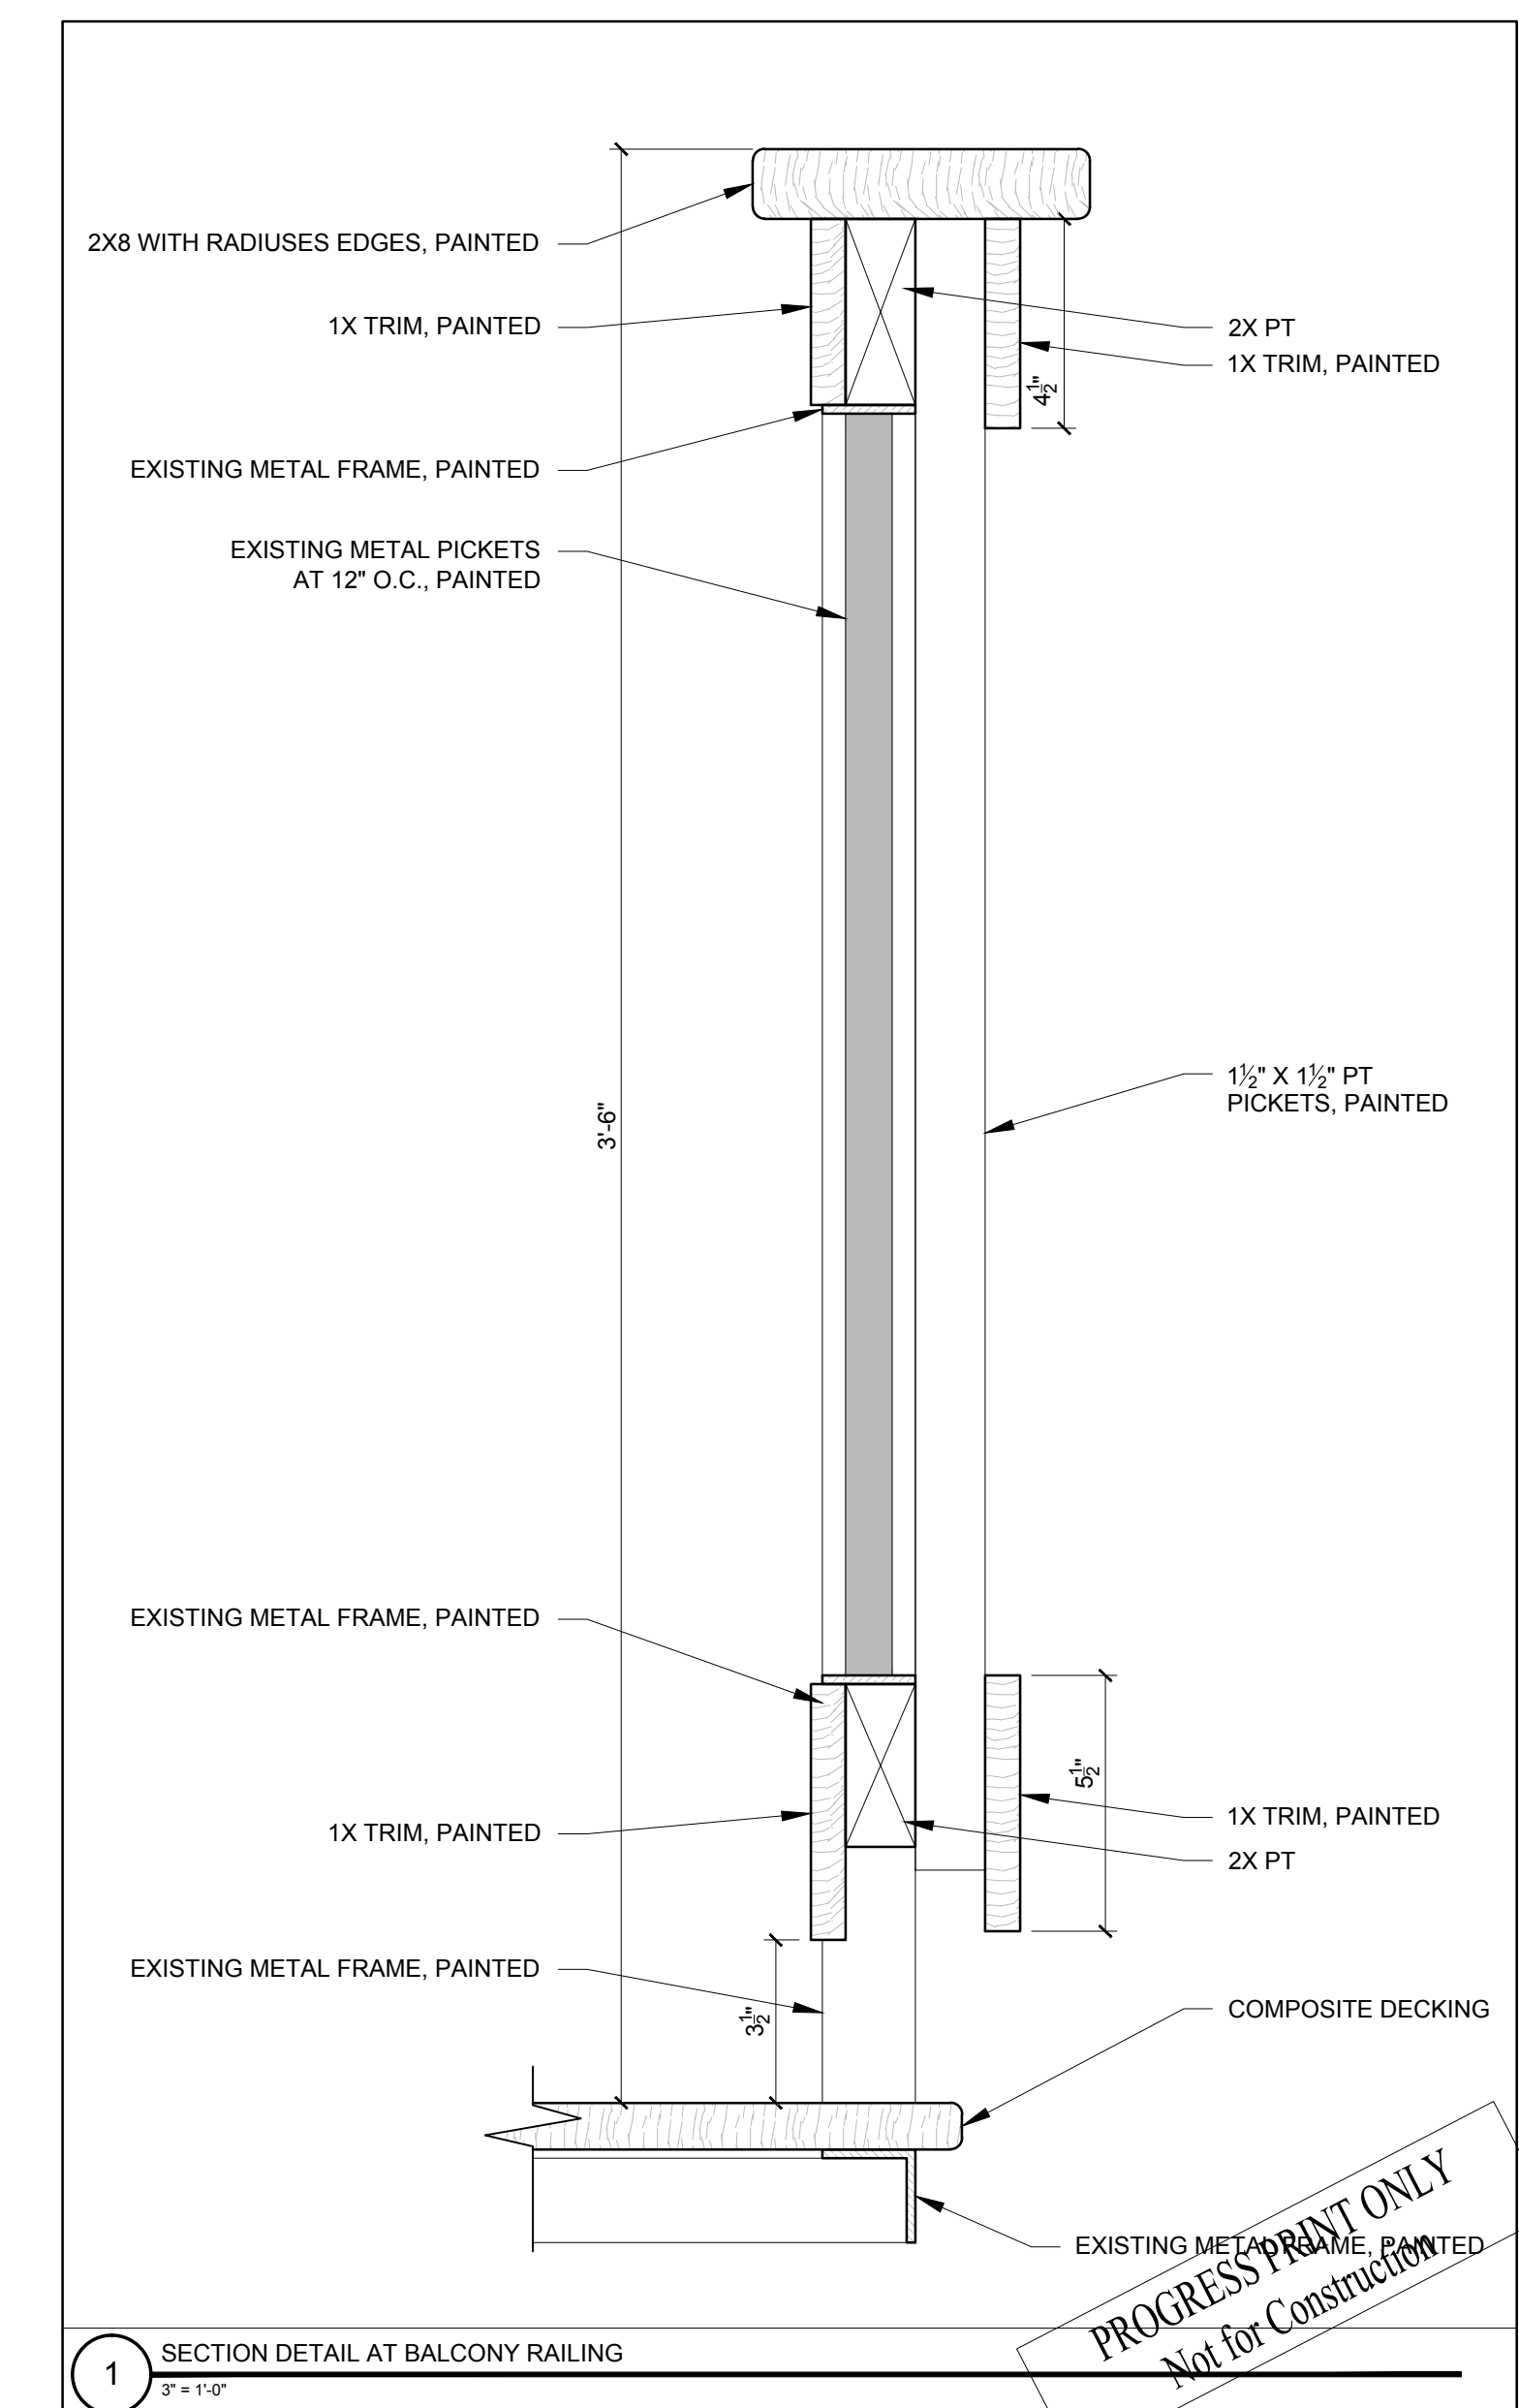

107 INDIA STREET

PORTLAND, MAINE

DECEMBER 16, 2015

PROGRESS PRINT ONLY
Not for Construction

107 INDIA STREET

PORTLAND, MAINE

PAINT COLOR #1 -
SYCAMORE TAN (SW2855)

WINDOW AND PAINT
COLOR #2 = EBONY