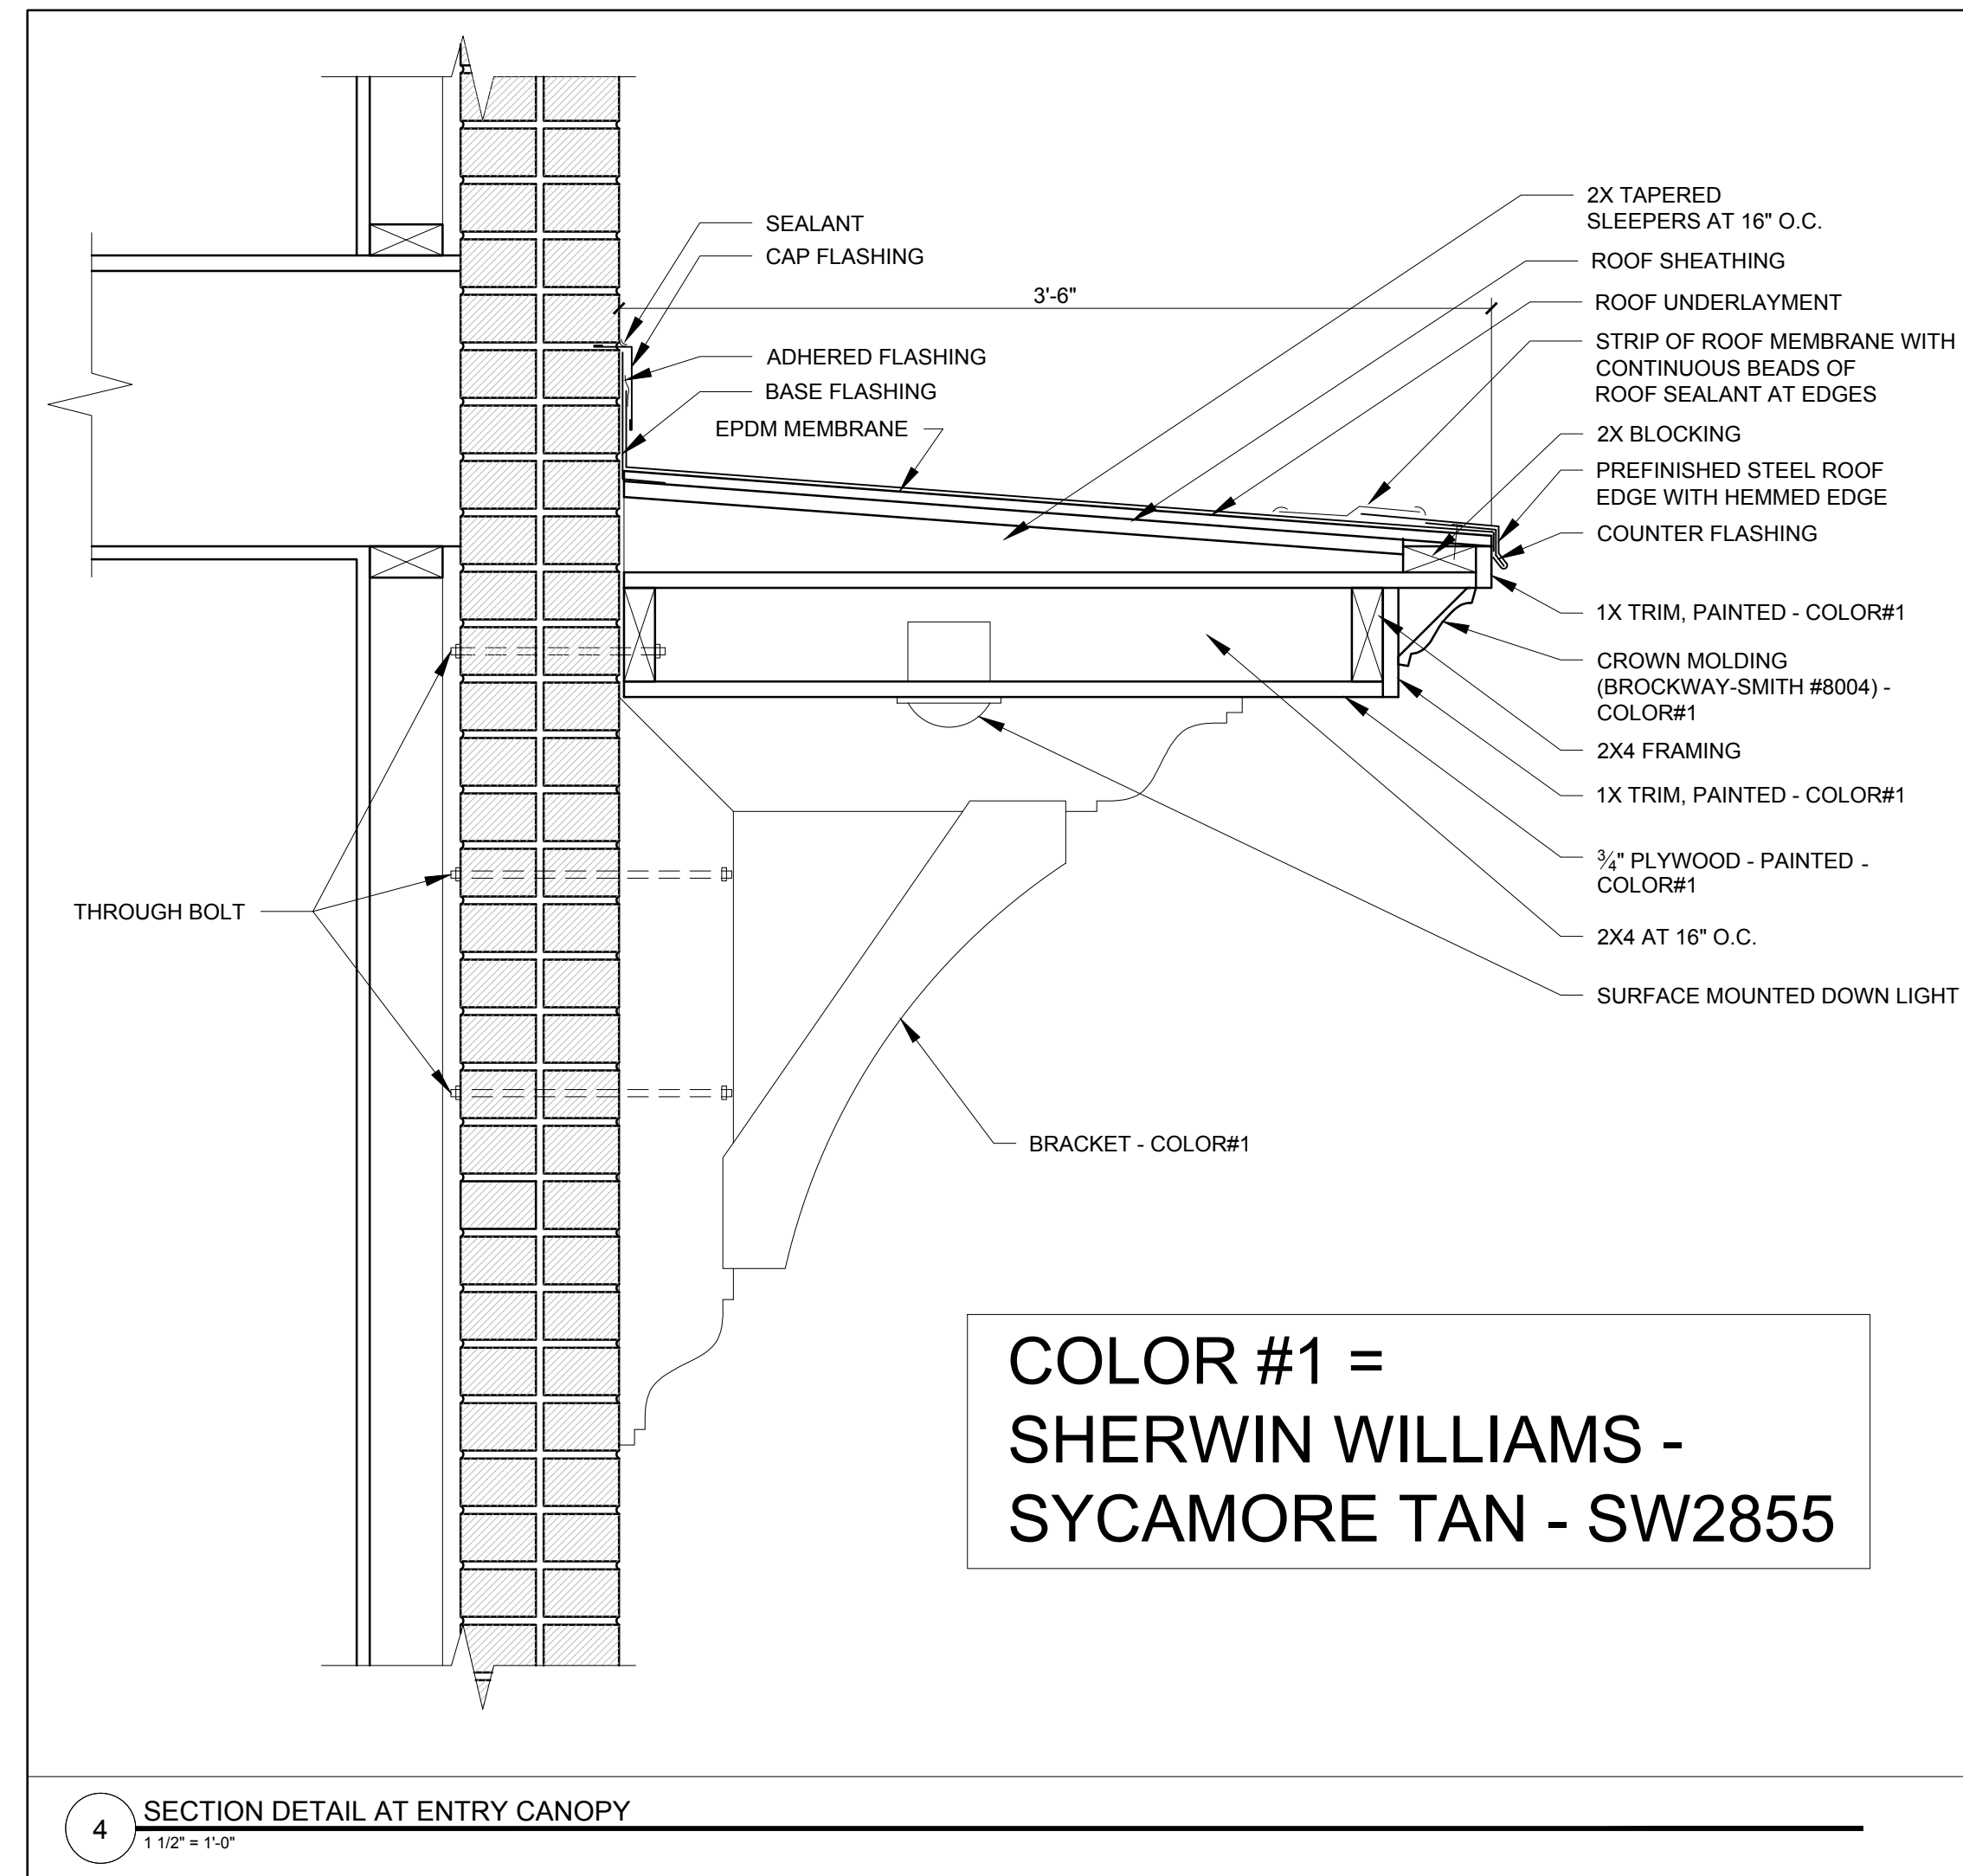

107 INDIA STREET

PORTLAND, MAINE

DECEMBER 16, 2015

PROGRESS PRINT ONLY
Not for Construction

107 INDIA STREET

PORTLAND, MAINE

PAINT COLOR #1 -
SYCAMORE TAN (SW2855)

WINDOW AND PAINT
COLOR #2 = EBONY

EXTERIOR WALL
MOUNT DOWN LIGHT

107 INDIA STREET

PORTLAND, MAINE

DECEMBER 16, 2015

CANOPY OVER ENTRY
PAINTED SYCAMORE TAN

PROGRESS PRINT ONLY
Not for Construction

107 INDIA STREET

PORTLAND, MAINE

DECEMBER 16, 2015

VIEW FROM SOUTH

VIEW FROM EAST

PROGRESS PRINT ONLY
Not for Construction

107 INDIA STREET

PORTLAND, MAINE

DECEMBER 16, 2015

VIEW FROM NORTH

VIEW FROM WEST

PROGRESS PRINT ONLY
Not for Construction