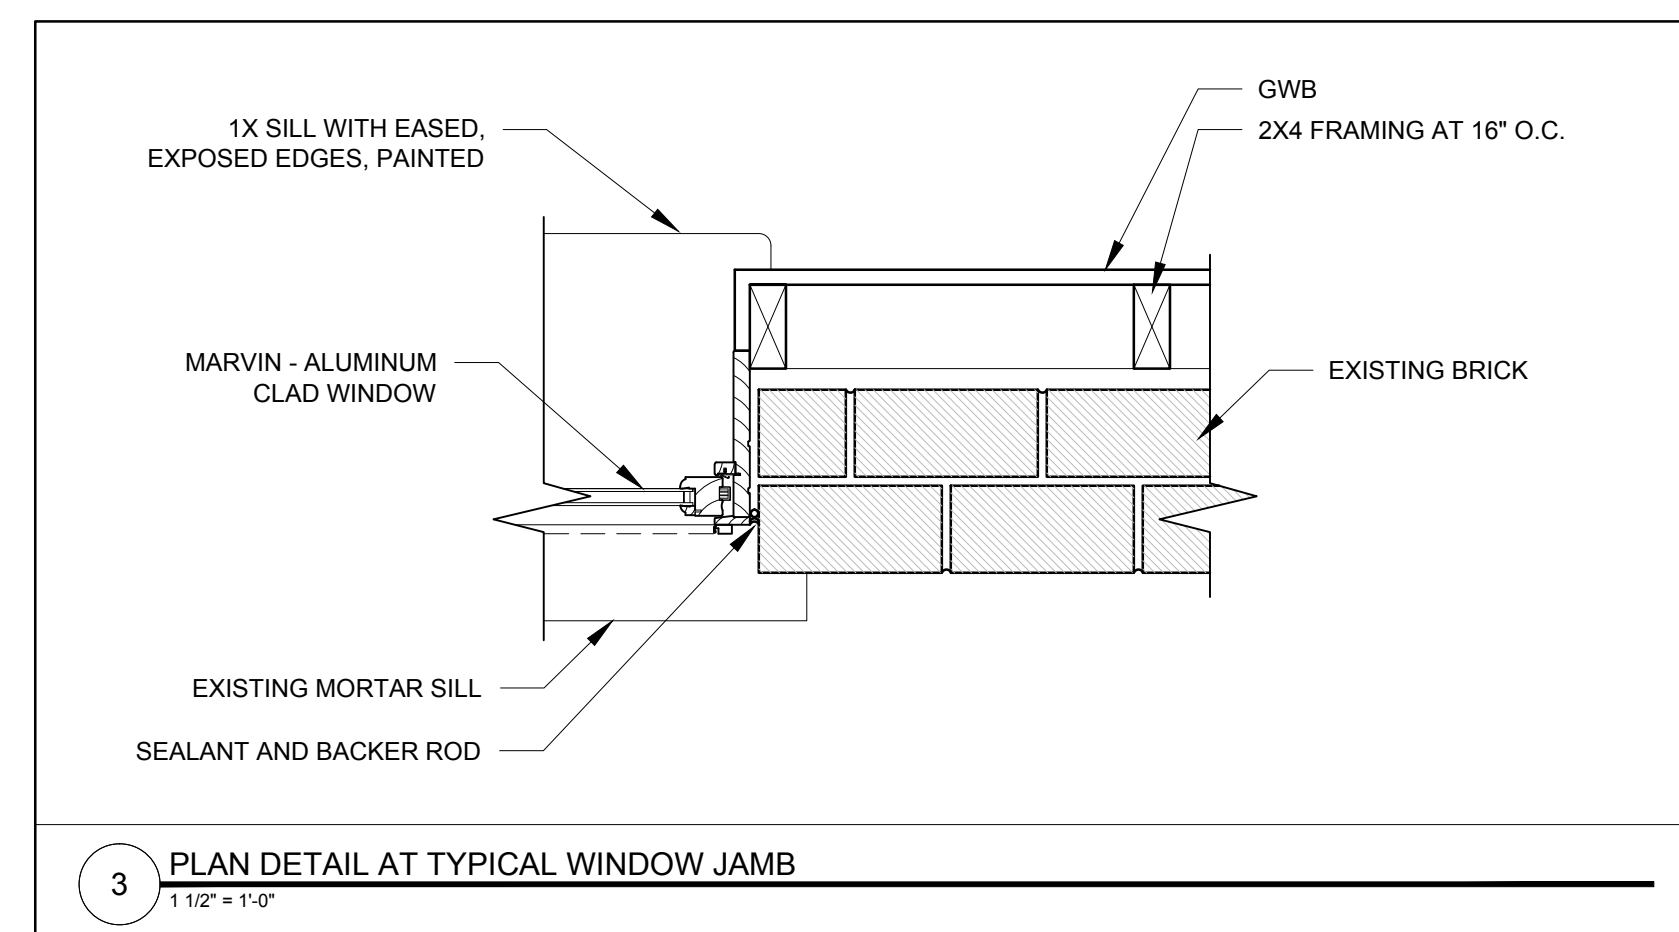

107 INDIA STREET

PORTLAND, MAINE

DECEMBER 16, 2015

PROGRESS PRINT ONLY
Not for Construction