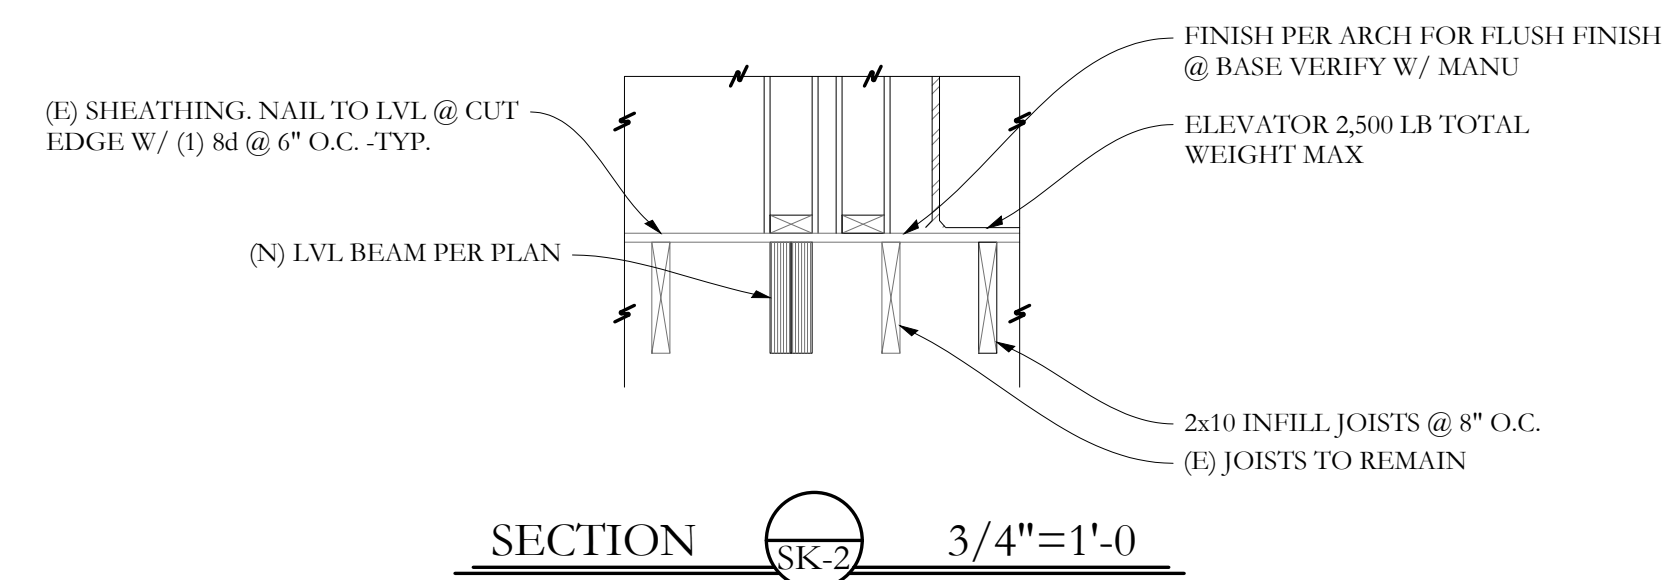

CONSULTANTS:
STRUCTURAL:
Structural Integrity
77 Oak Street
Portland, ME 04101
207-774-4614

REVISIONS:
elevator rev: 15 April, 2016

DATE:

PROJECT No.

DRAWN BY: MKL

CHECKED BY:

SCALE: AS NOTED

SHEET TITLE:

4/15/16

SK-2

Structural Integrity
Consulting Engineers, Inc.

SI # 15-0242