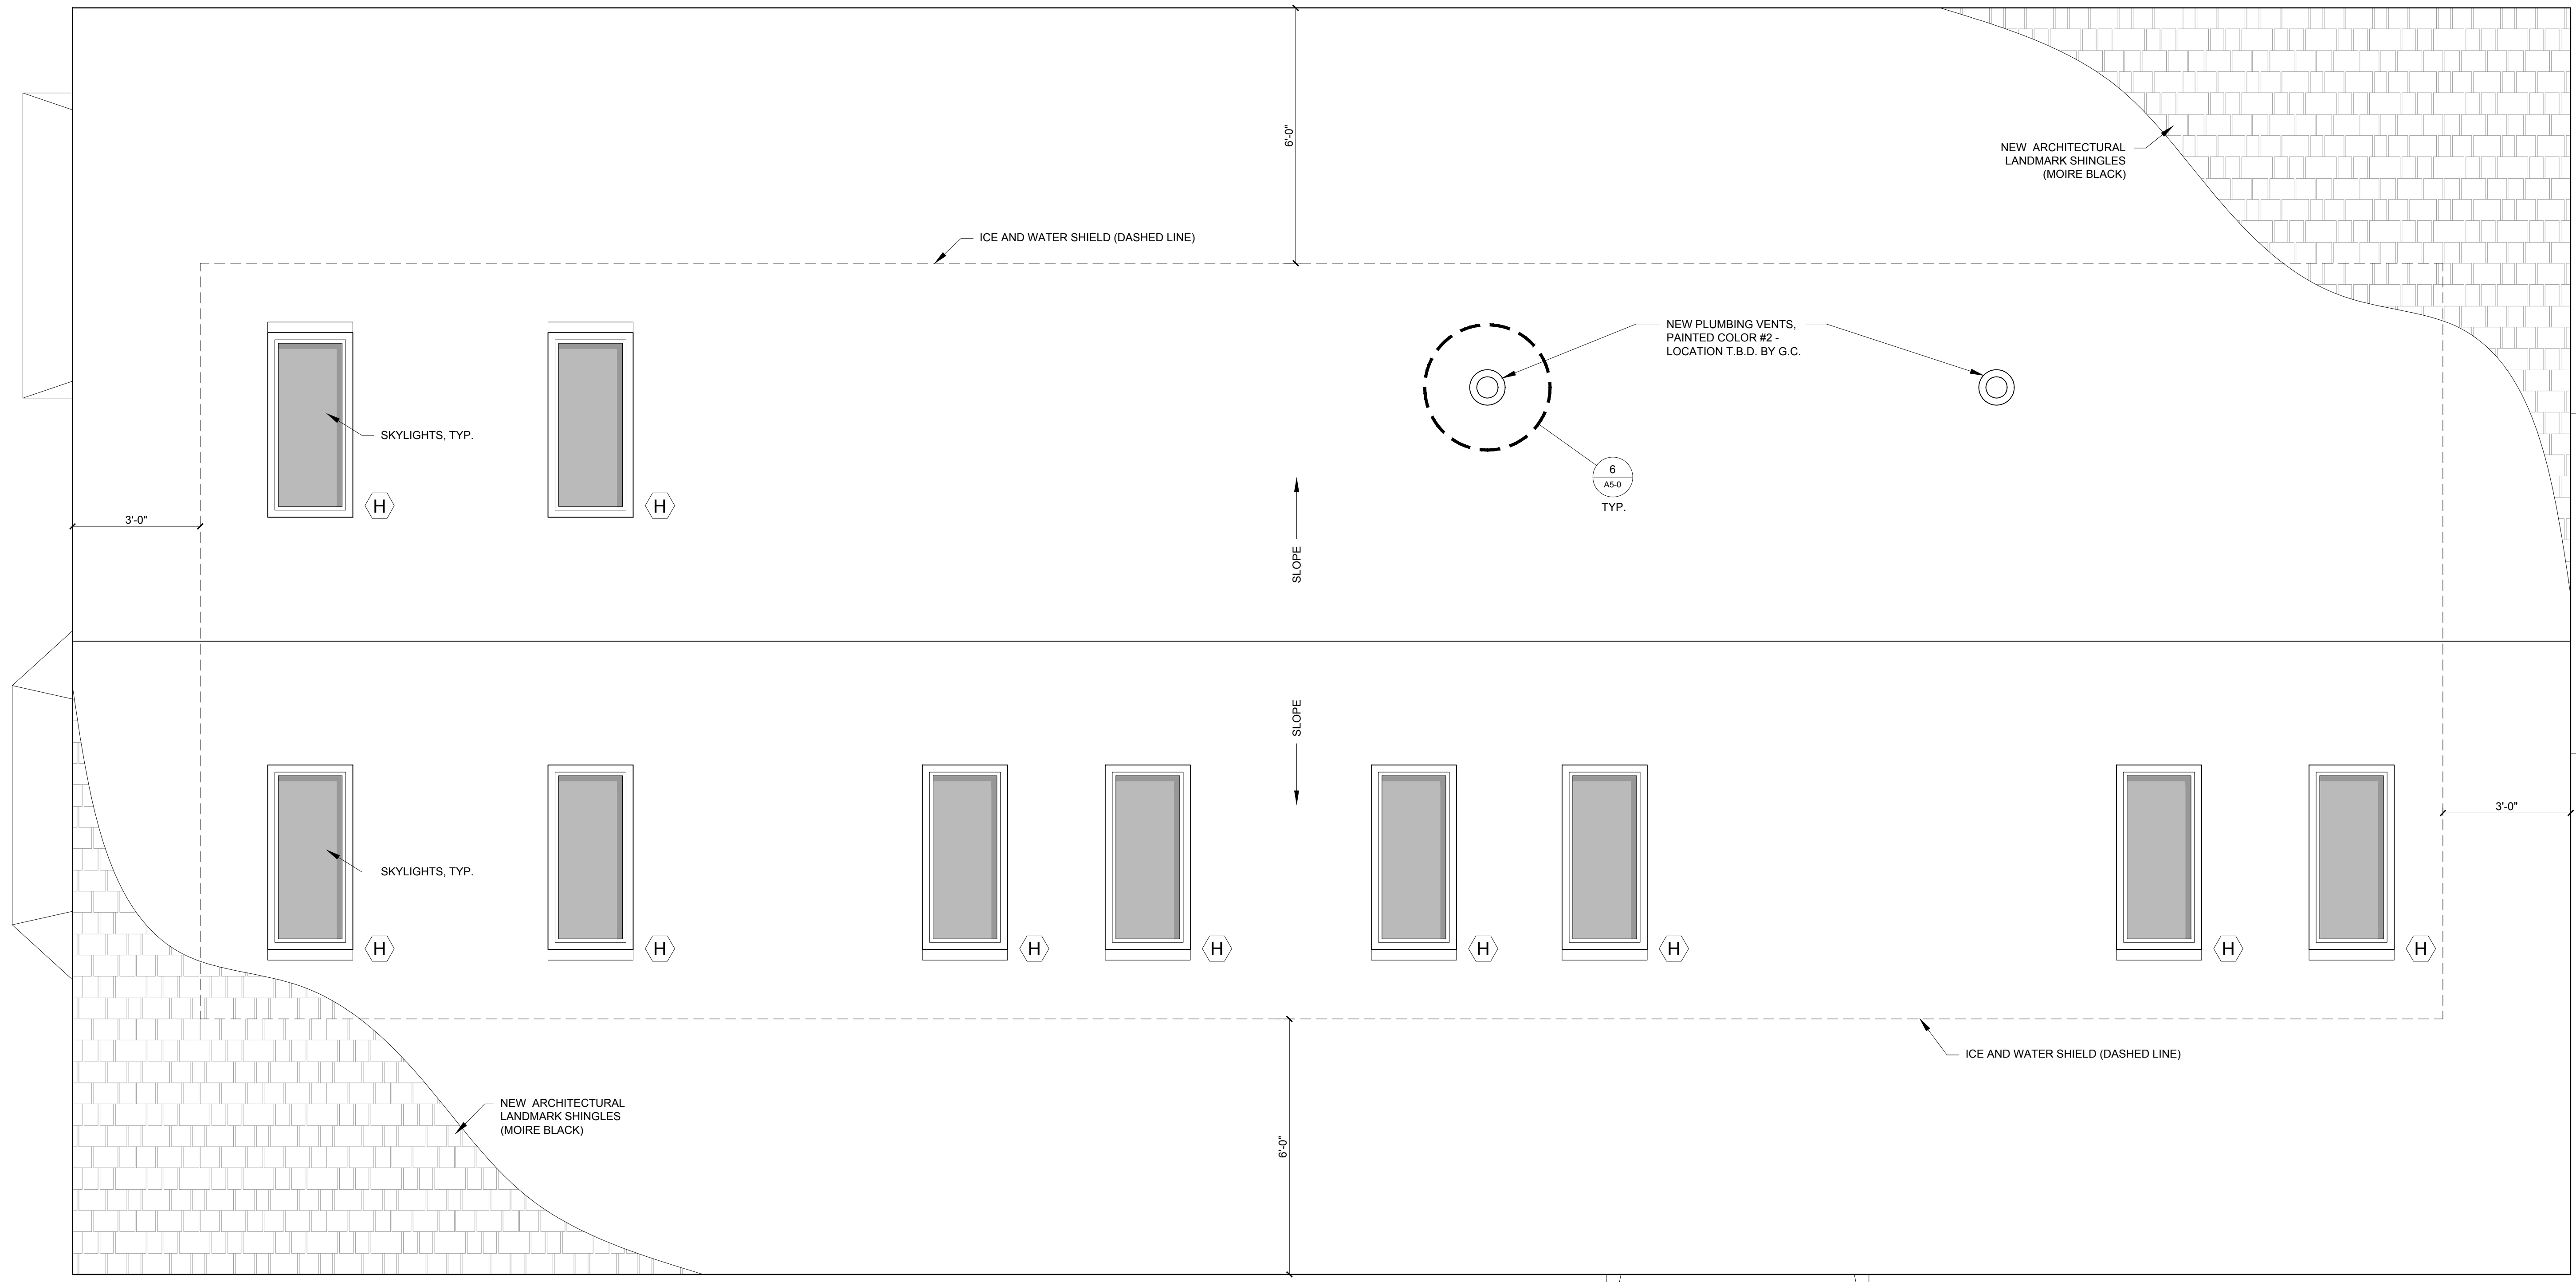

© 2016 RYAN SENATORE ARCHITECTURE

RESIDENCES
107 INDIA STREET
PORTLAND, MAINE

REVISIONS:

DATE: FEBRUARY 5, 2016

PROJECT No.

DRAWN BY: RRT

CHECKED BY: RJS

SCALE: AS NOTED

SHEET TITLE:

ROOF PLAN

A1-6

1 ROOF PLAN
1/2" = 1'-0"