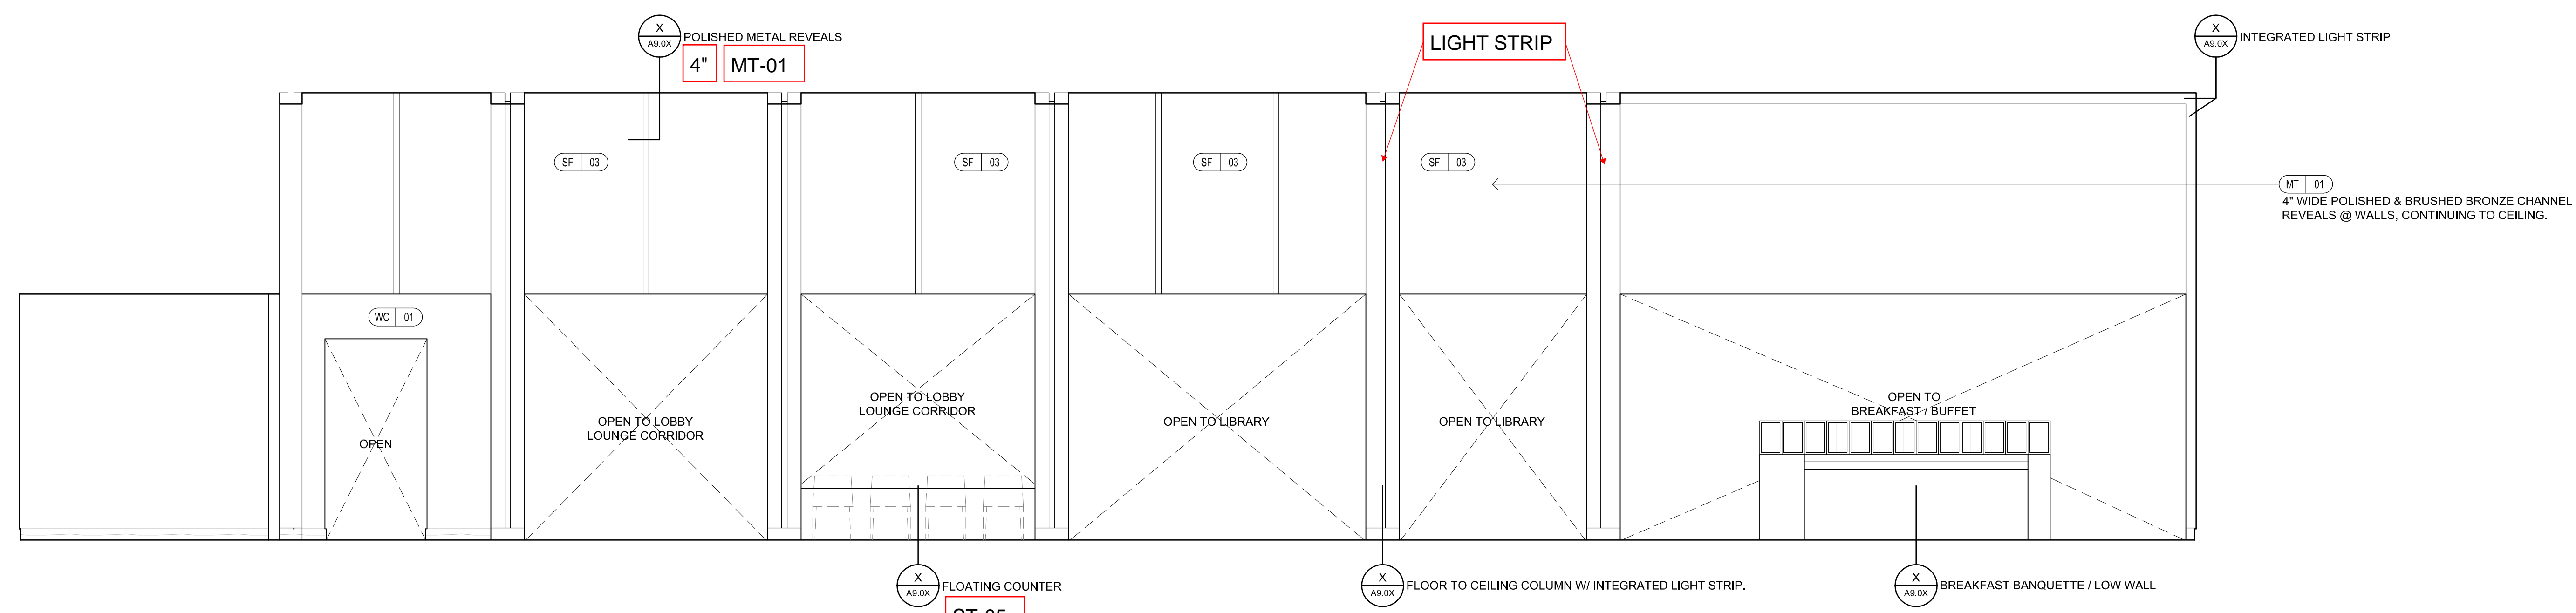

**1** BAR LOBBY LOUNGE  
1/4" = 1'-0"

**2** BAR LOBBY LOUNGE  
1/4" = 1'-0"