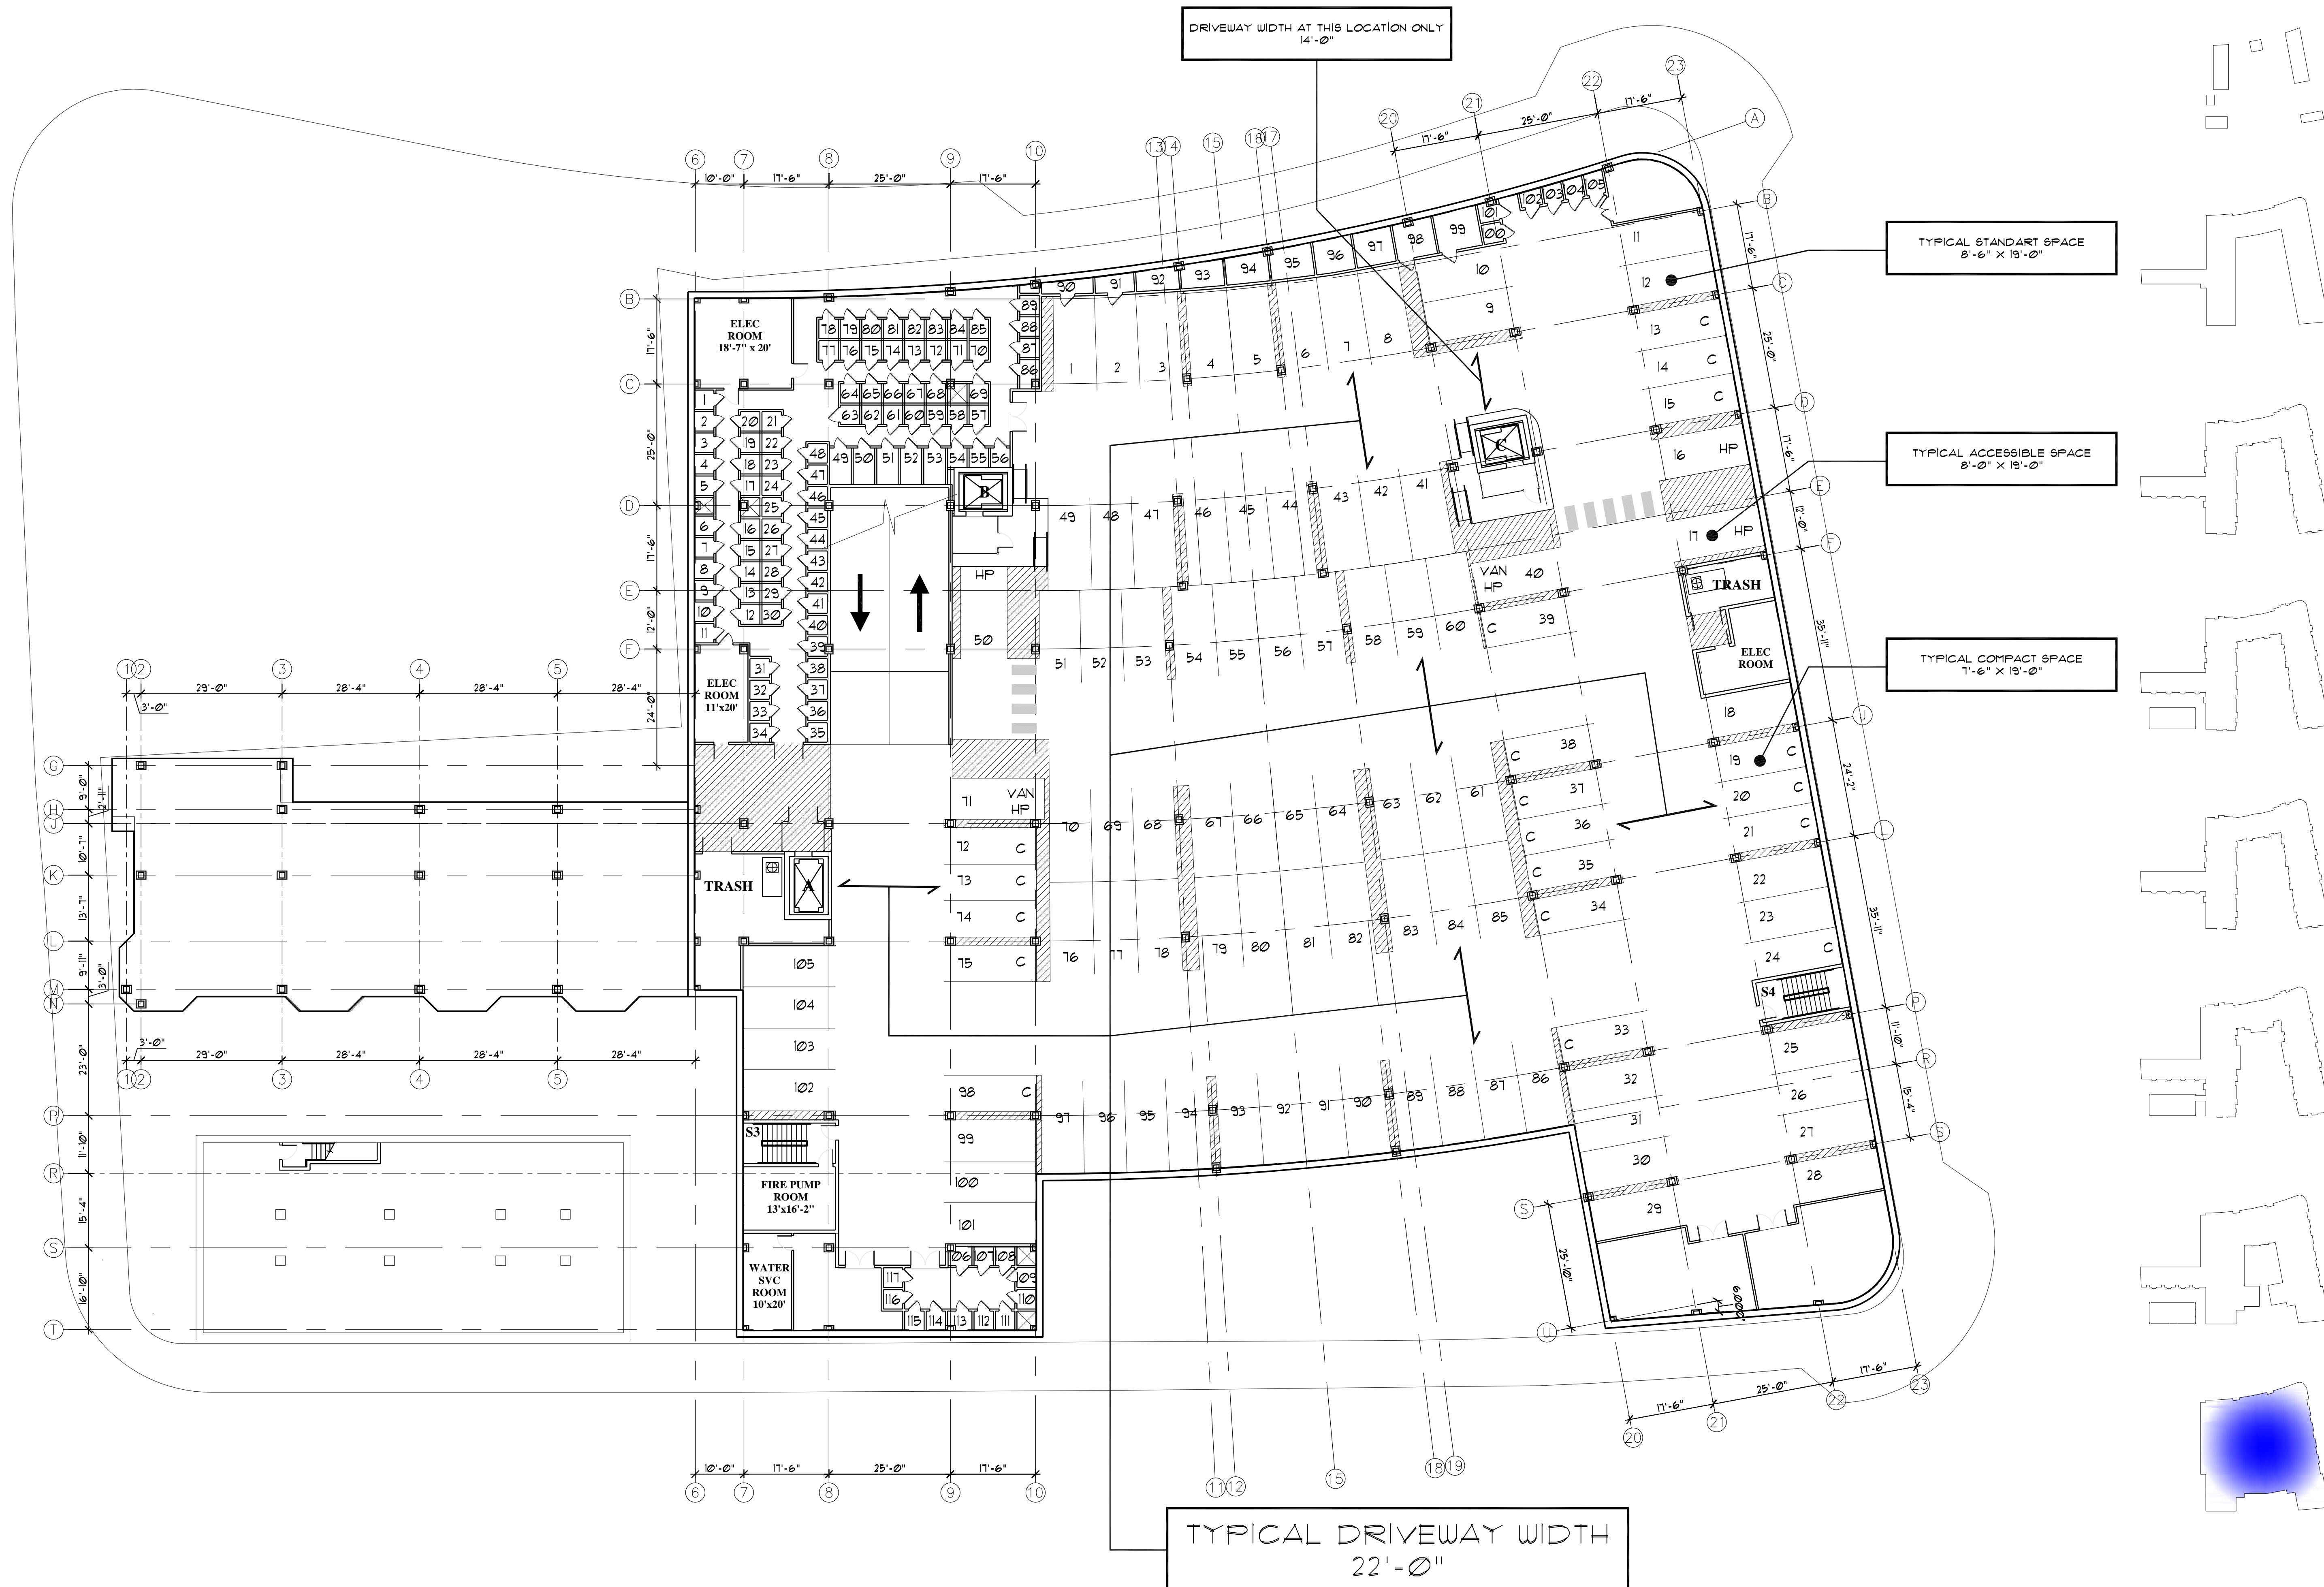

# GARAGE LEVEL PLAN

SCALE: 1/16"=1'-0"

Design Development

Revision:

Architect of Record:

**PROGRESS PRINT  
 NOT FOR  
 CONSTRUCTION**

Drawn:

Checked:

Scale:  
 Key Plan:

Project Name:  
**Longfellow at  
 Ocean Gateway**

Portland, ME 04102

Sheet Name:  
**GARAGE  
 FLOOR  
 PLAN**

Project No.:  
**2727**

Issue Date:  
**January 23, 2007**

Sheet No.:  
**PARKING**