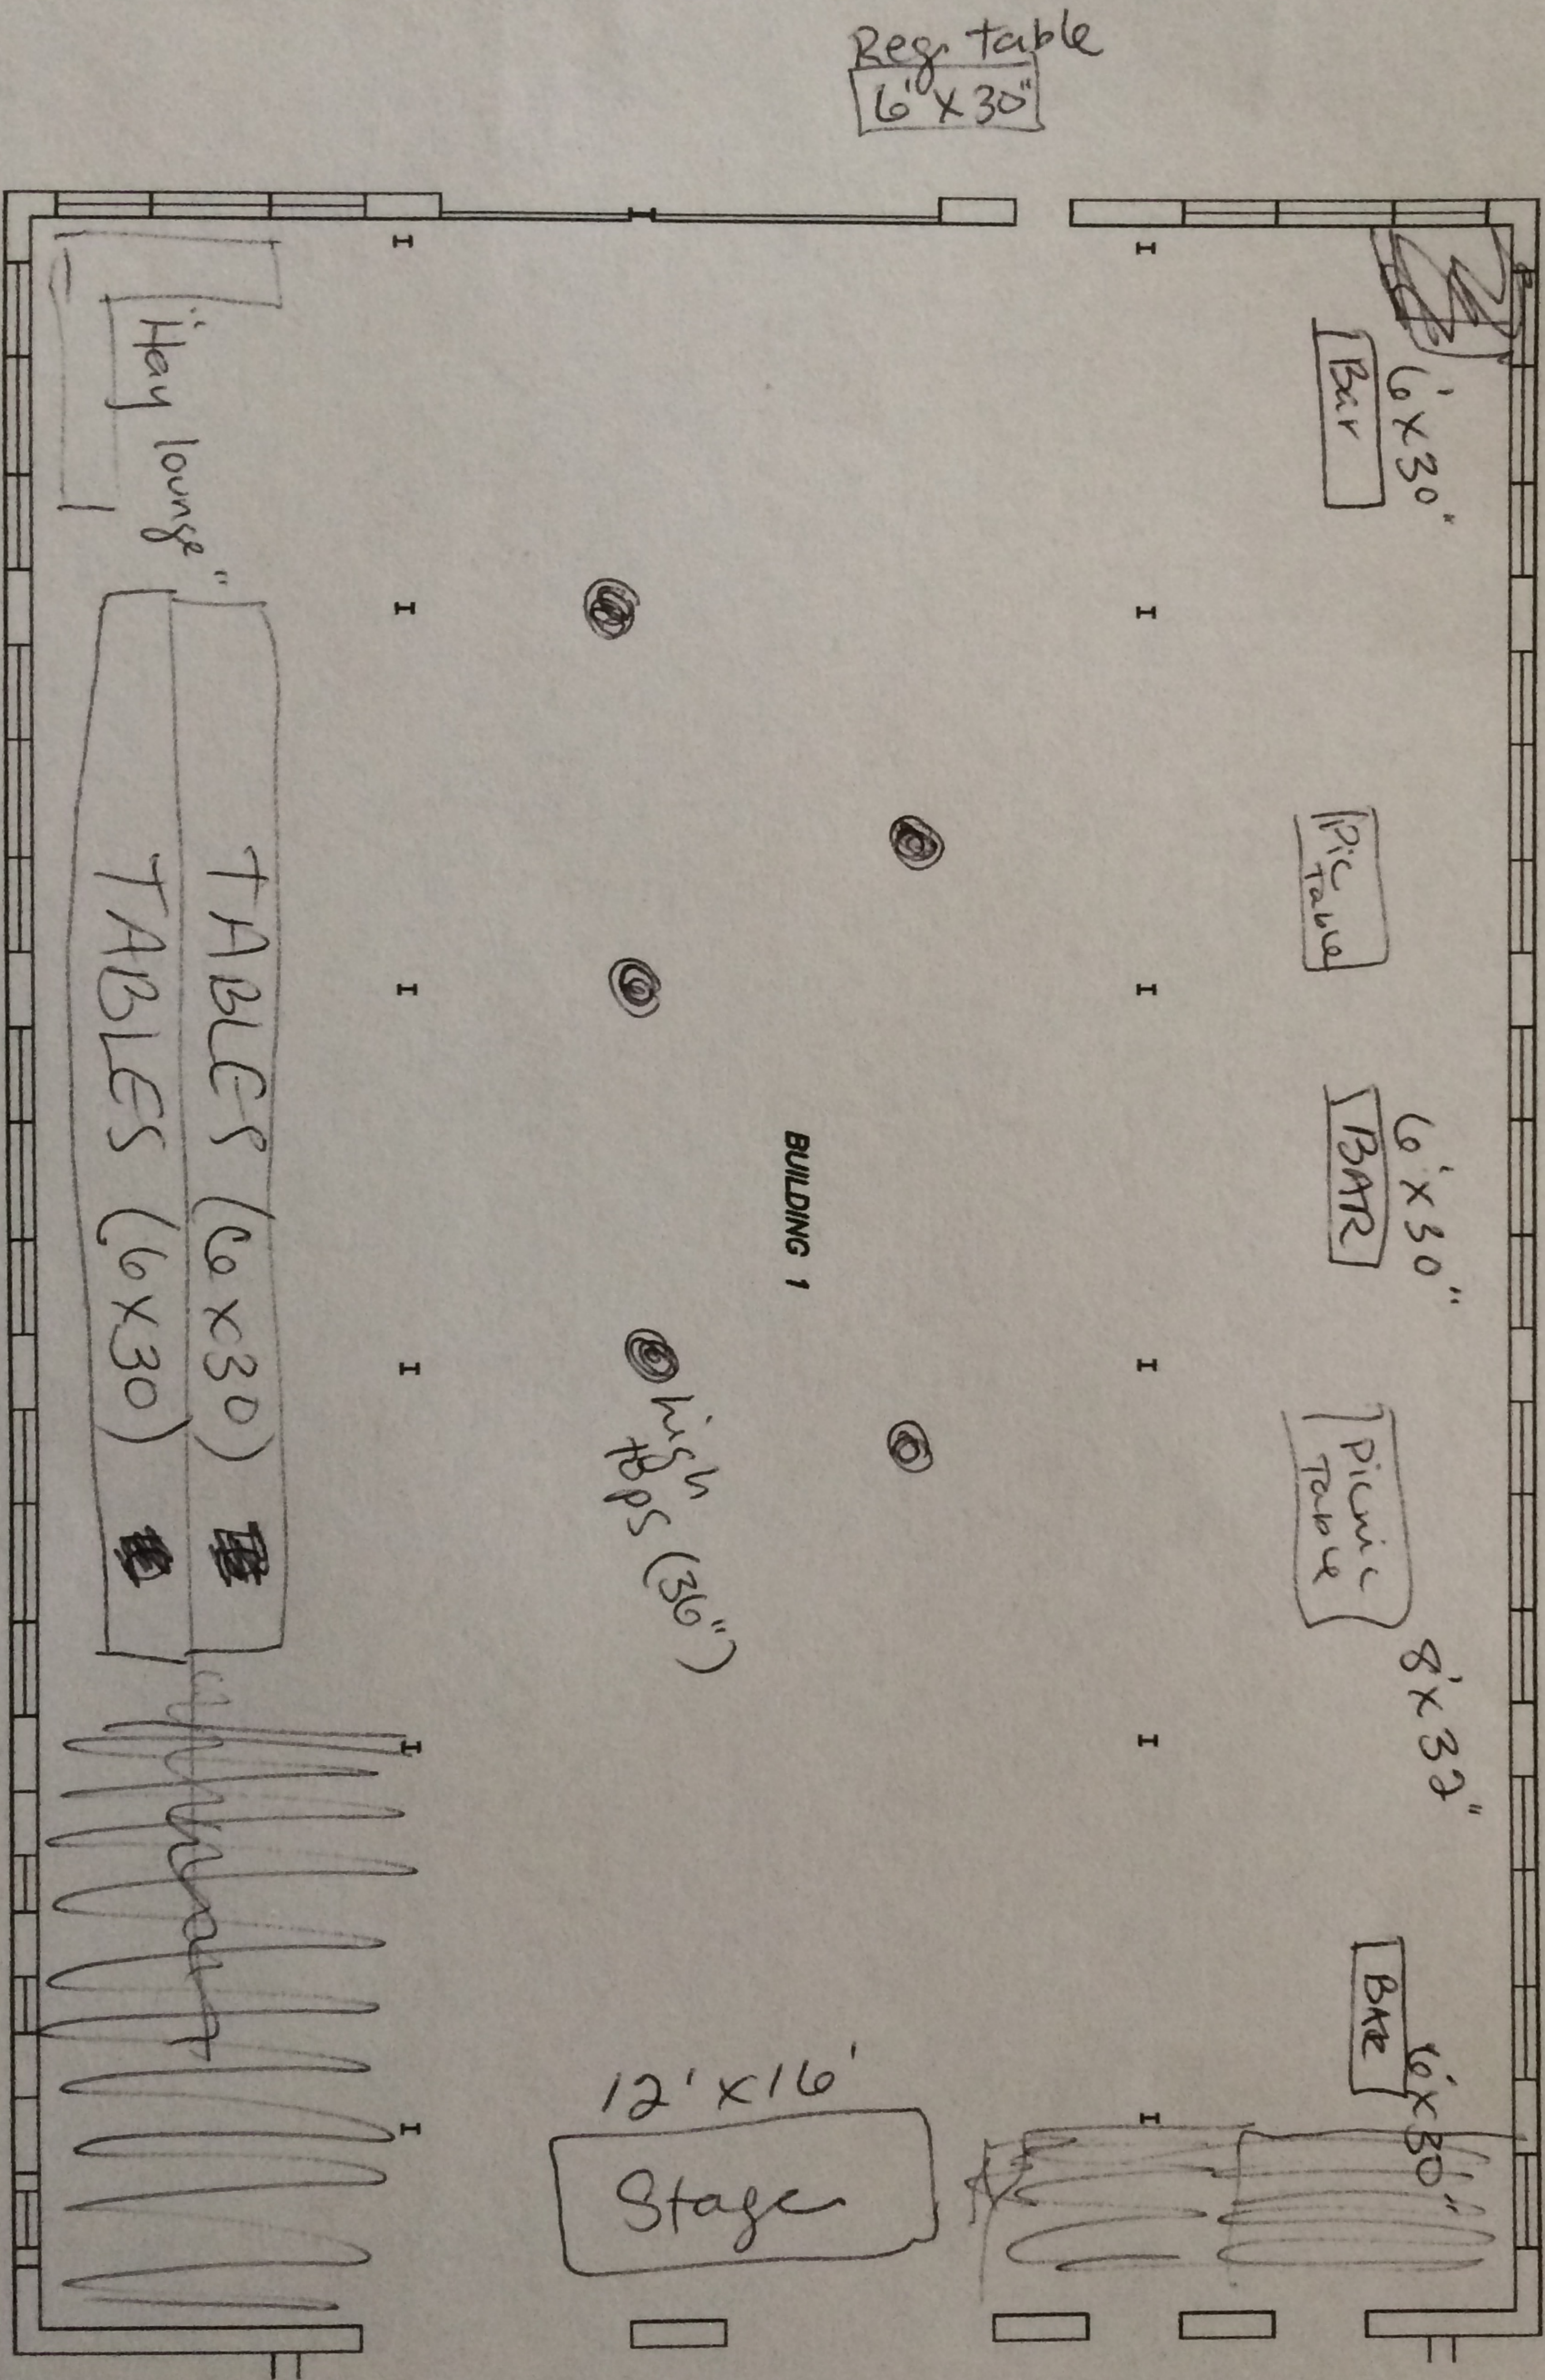

6' x 30" tables - 23
 36" high top tables - 5
 12' x 16' Stage - 1

Picnic Tables 8' x 32" - 2
 "Hay Bale lounge" 14" x 18" - 14

FIRST FLOOR PLAN