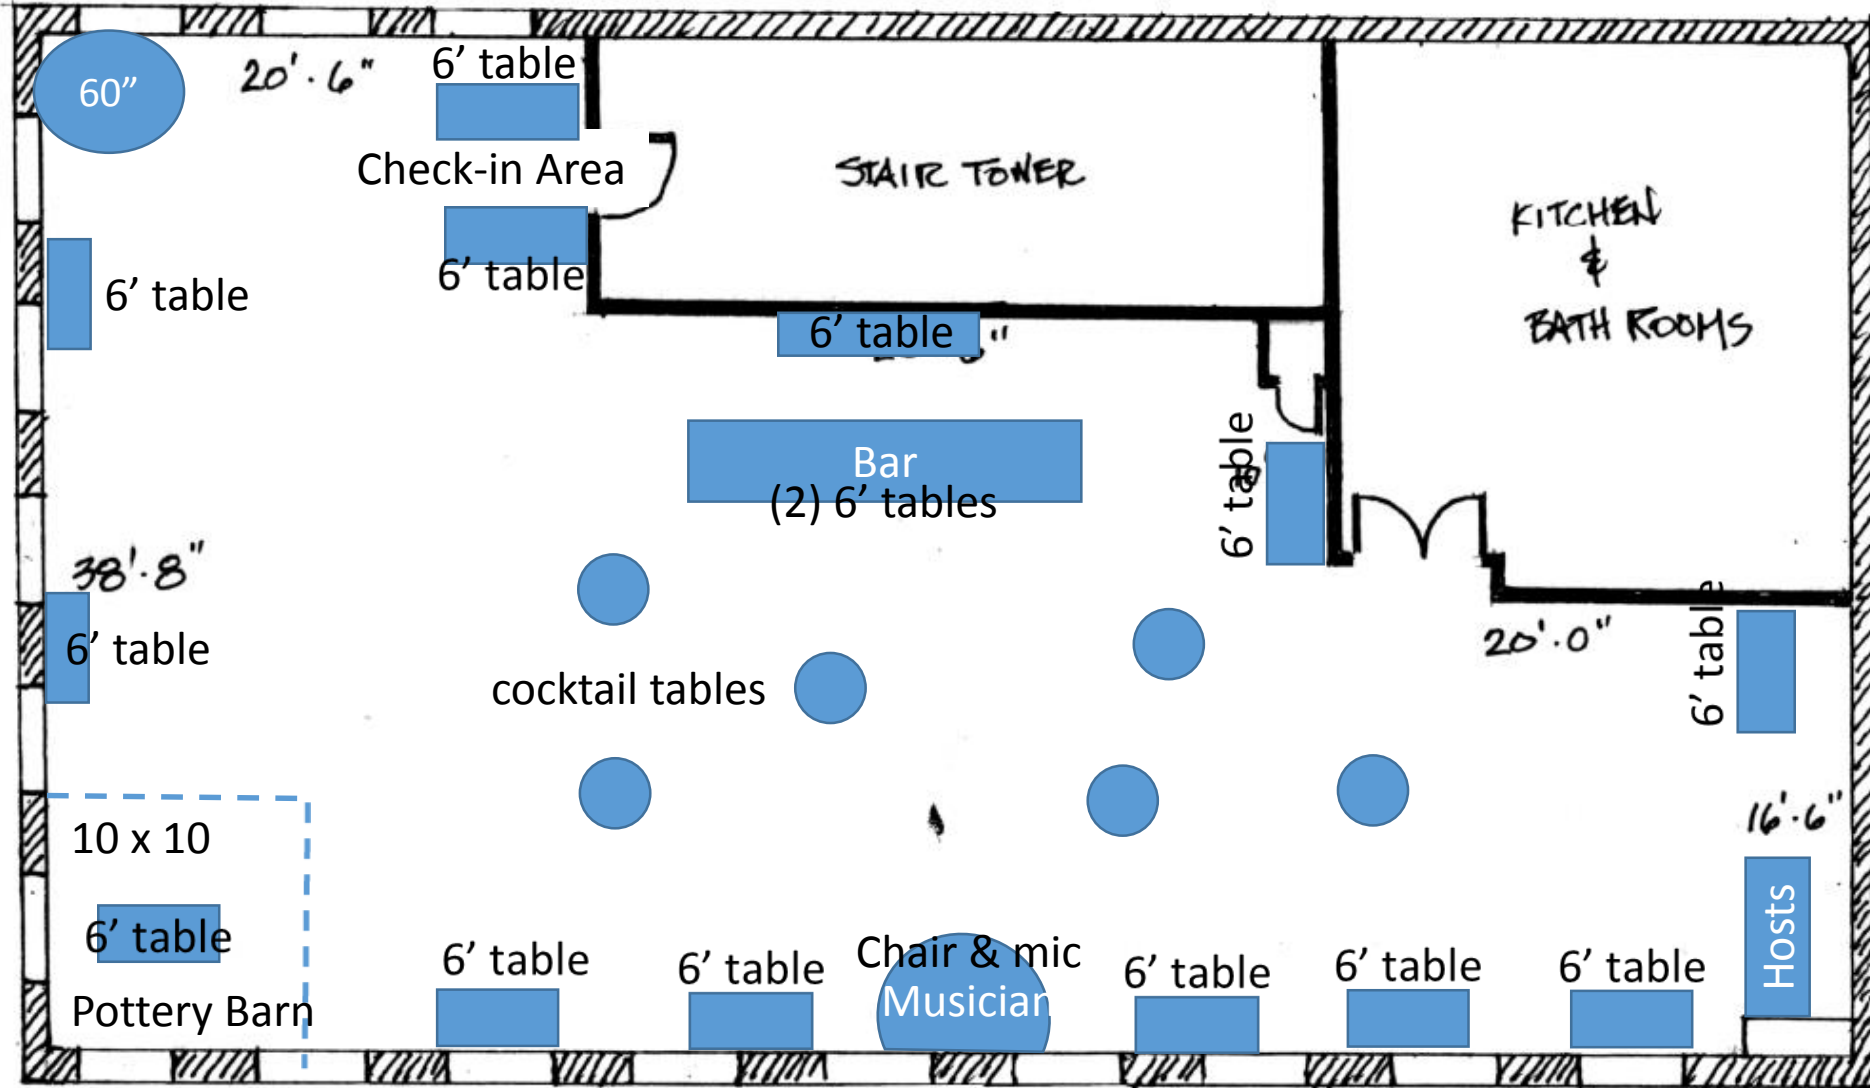

Cocktail Lounge- Room with A View

At least 2' between