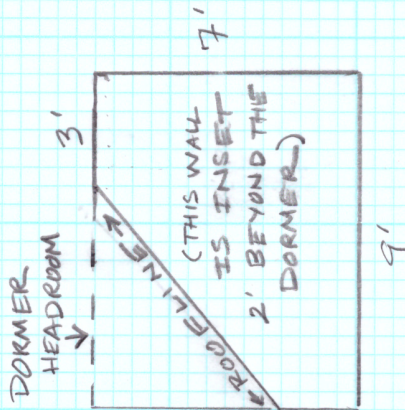

3RD STORY WALL CHANGE:

EXISTING:

3RD FLOOR
SIDEWALL
SEPARATING
BR CLOSET
FROM
PROPOSED
BATH

OVERHEAD
VIEW
EDGE →
OF
DORMER

PROPOSED: