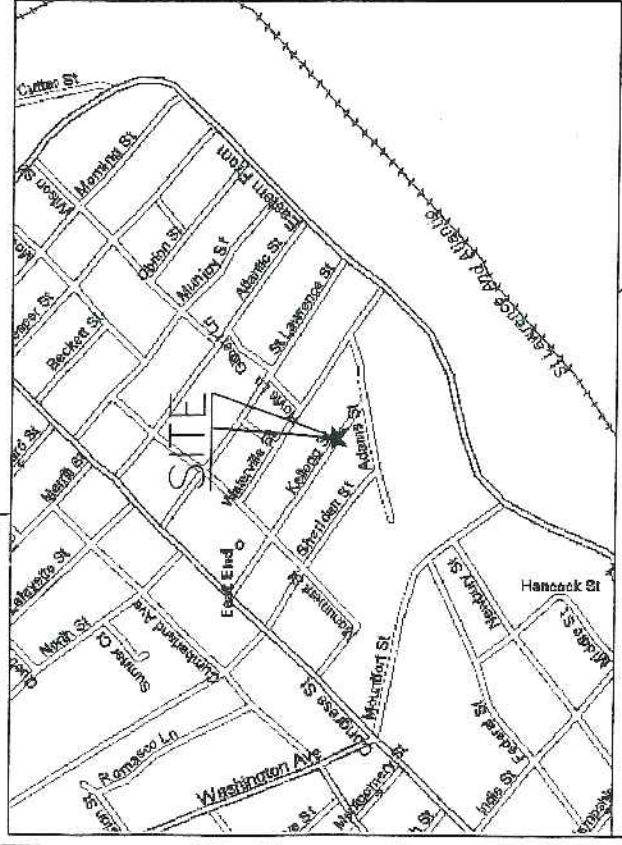

Just **\$169**

SITE LOCATION MAP:

1.5" IPF GRANITE RET WALL

0.8ft

382.50' TO MONUMENT STREET

MAGNETIC NORTH 2006

R-6
 lot size - 5600 ϕ - 67' shown
 front setback - ~~28' 0"~~ ^{10' min} (OK)
 rear " - 5' (shed less than 144 ϕ shed 64 ϕ)
 (OK) 5 given
 side " - 5' (64 ϕ shed)
 - 13' given (OK)
 lot coverage - 50% = 2800
 existing - 1536 ϕ
 shed - 64 ϕ
 1600 ϕ
 open space 20% - (OK)