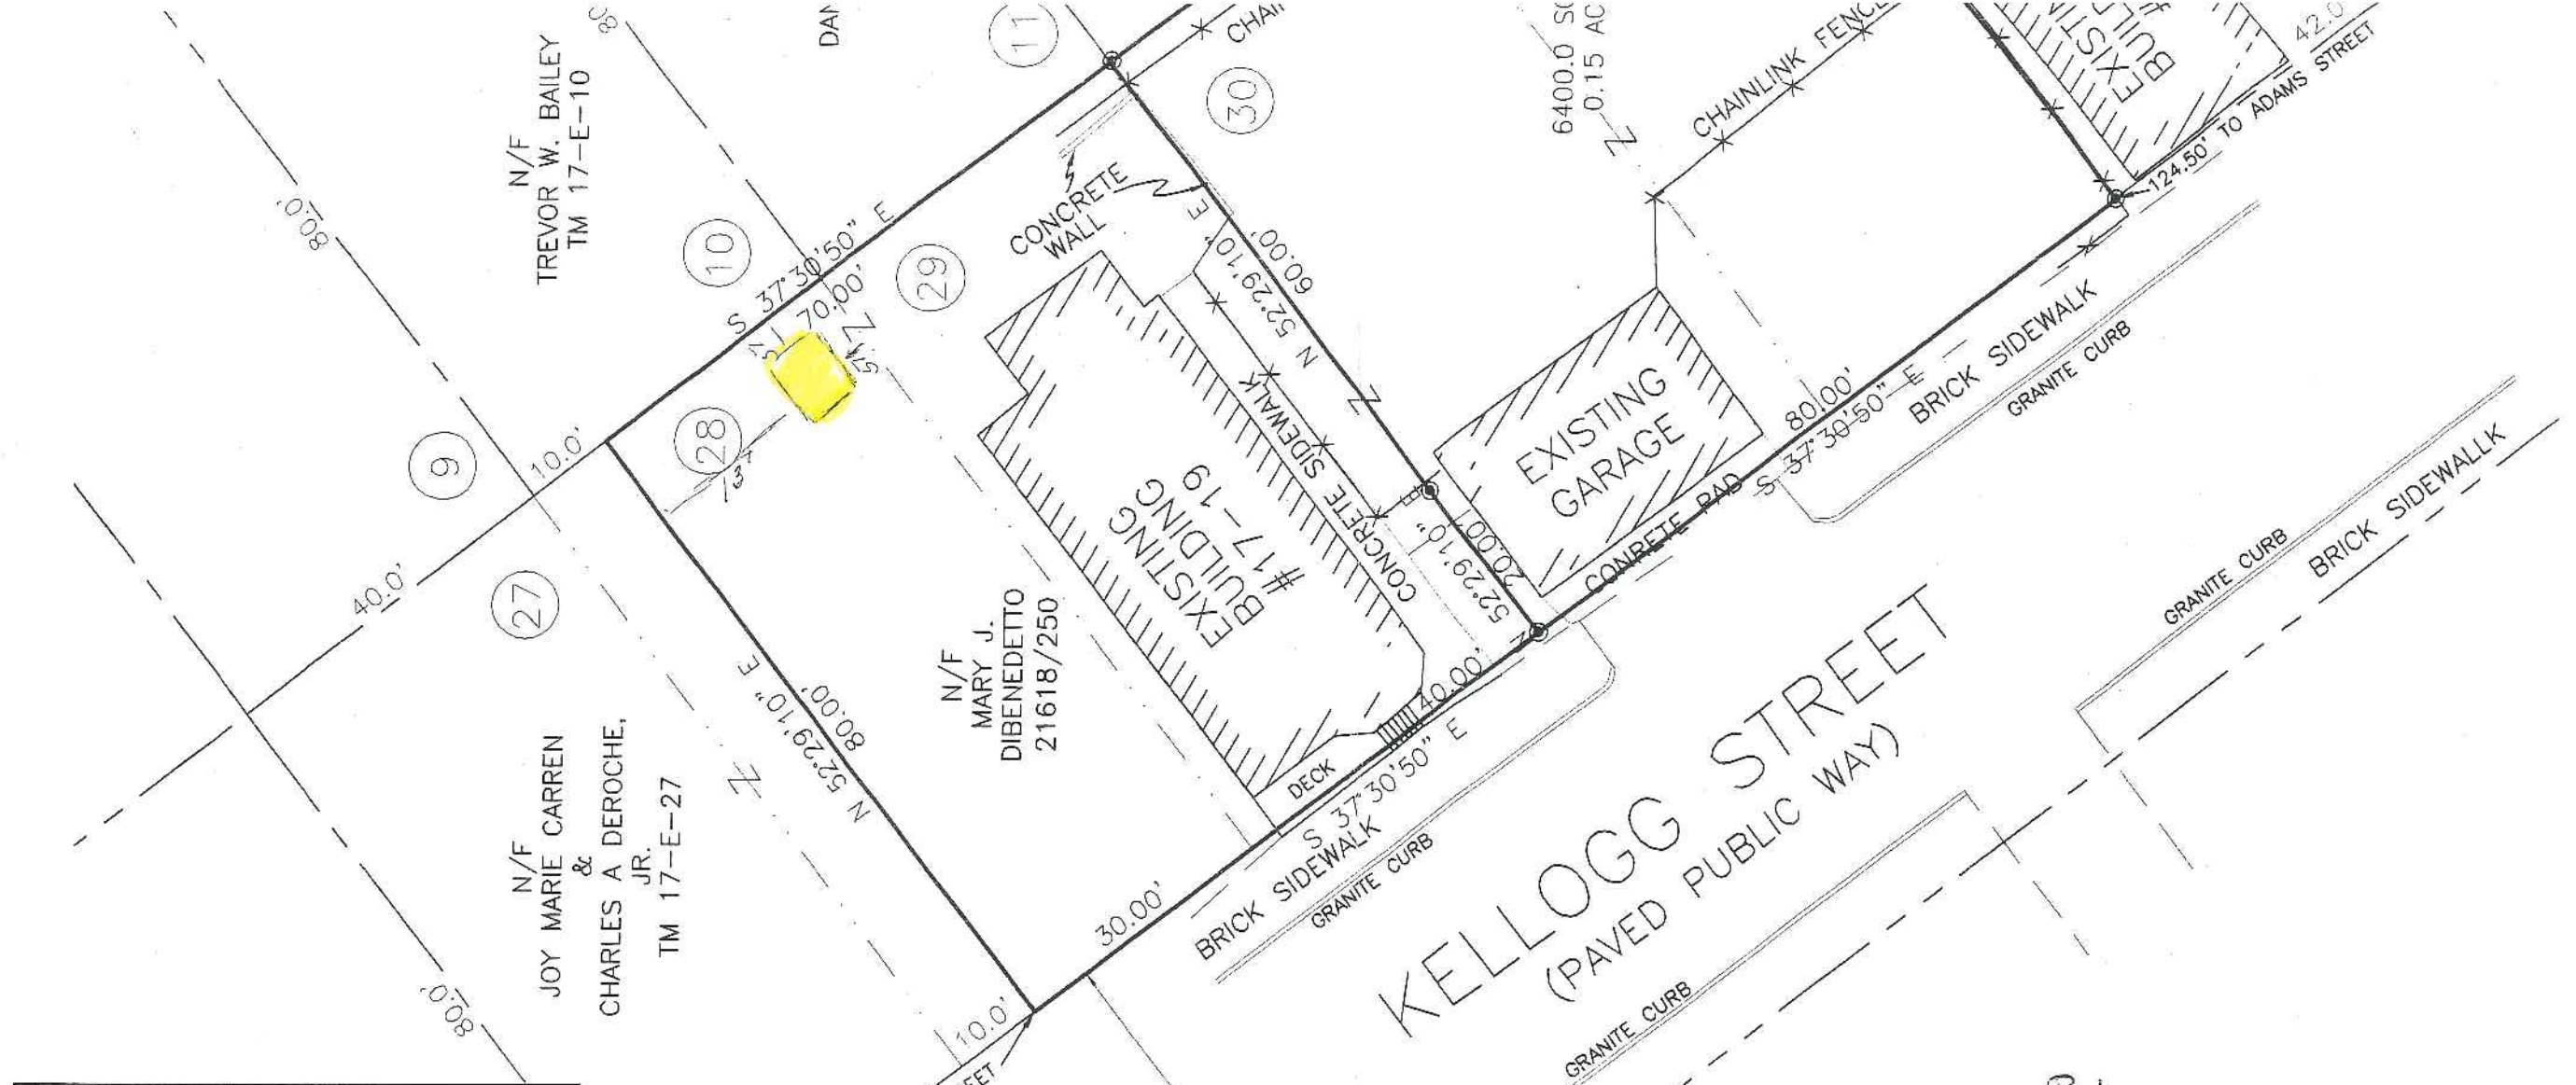

Just **\$169**

SITE LOCATION MAP:

1.5" IPF GRANITE RET WALL

0.8ft

382.50' TO MONUMENT STREET

MAGNETIC NORTH 2006

R-6
 lot size - 5600 ϕ - 67' shown
 front setback - ~~28' 0"~~ ^{10' min} (OK)
 rear " - 5' (shed less than 144 ϕ shed 64 ϕ)
 (OK) 5 given
 side " - 5' (64 ϕ shed)
 - 13' given (OK)
 lot coverage - 50% = 2800
 existing - 1536 ϕ
 shed - 64 ϕ
 1600 ϕ
 open space 20% - (OK)