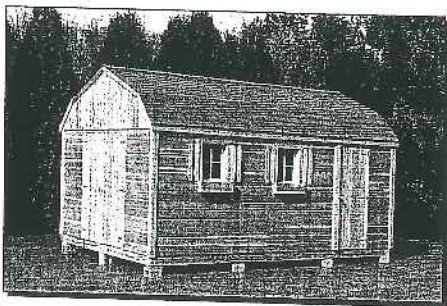

See the entire installation video at www.shedsusa.com

Delivery & Installation*

a lifetime warranty!