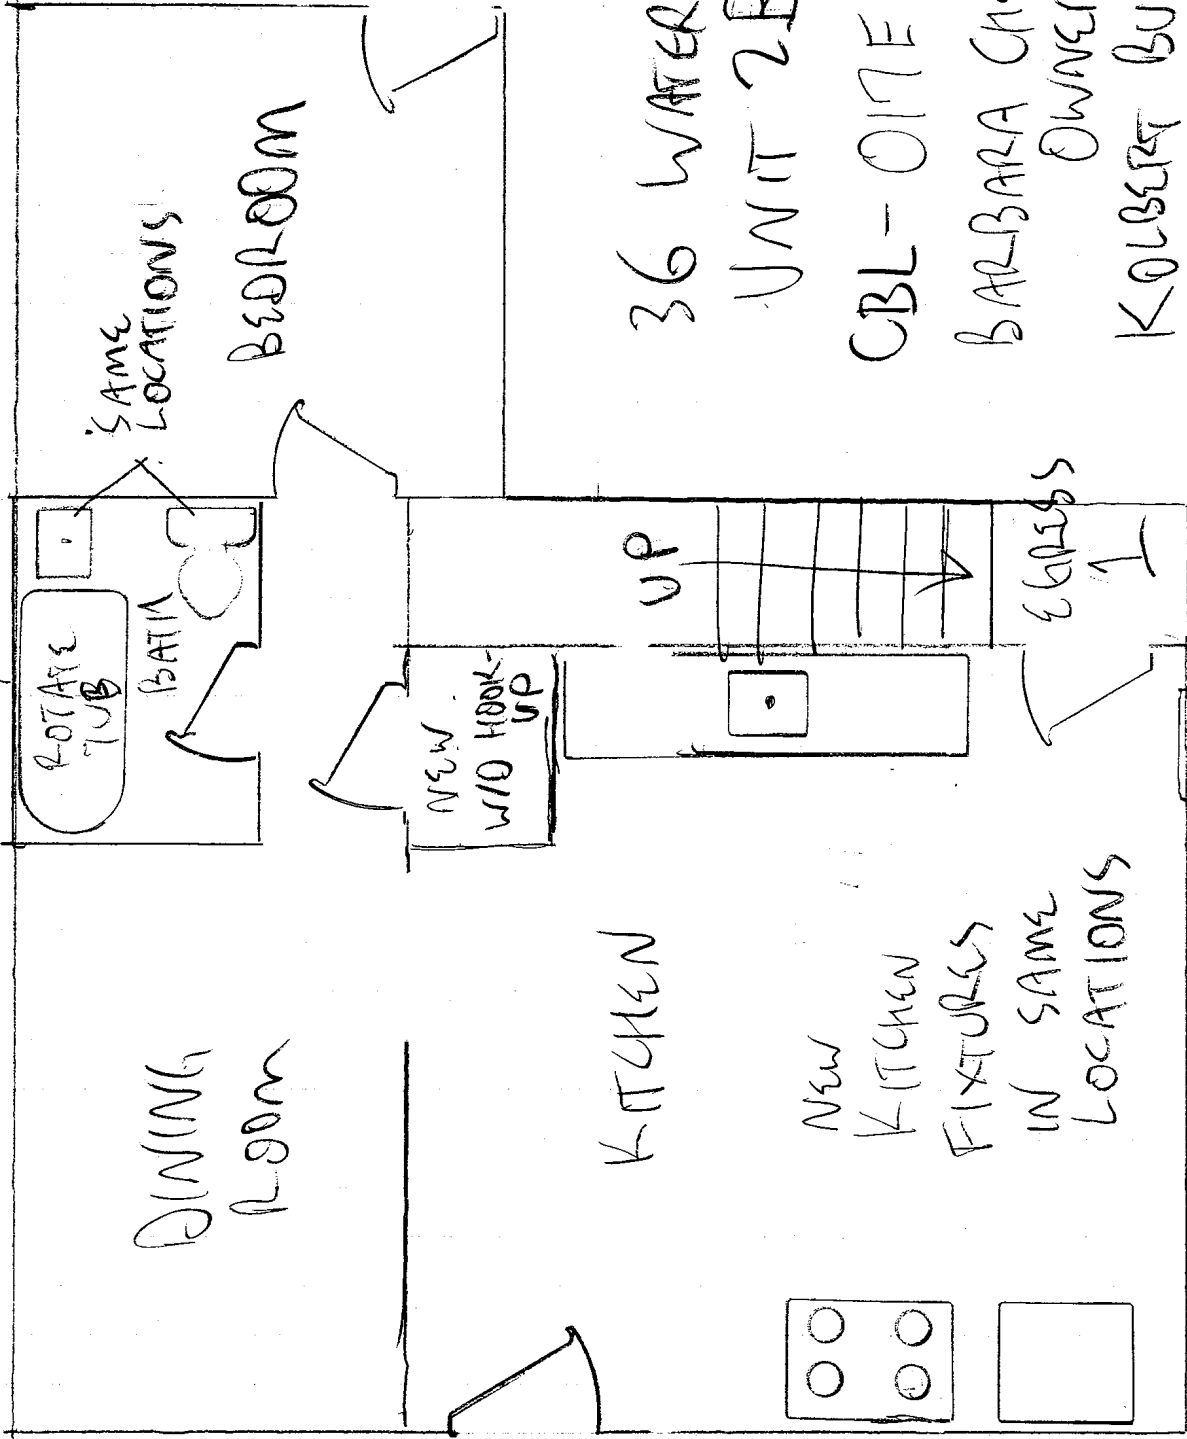

PORCH

REMOVE WINDOW

SAME LOCATIONS

HOT TUB

BATH

DINING ROOM

BEDROOM

GLASS 2

NEW WINDOW W/IO HOOK-UP

KITCHEN

UP

NEW KITCHEN FIXTURES IN SAME LOCATIONS

GLASS

1/4" = 1'

36 WATERVILLE ST

UNIT 2B