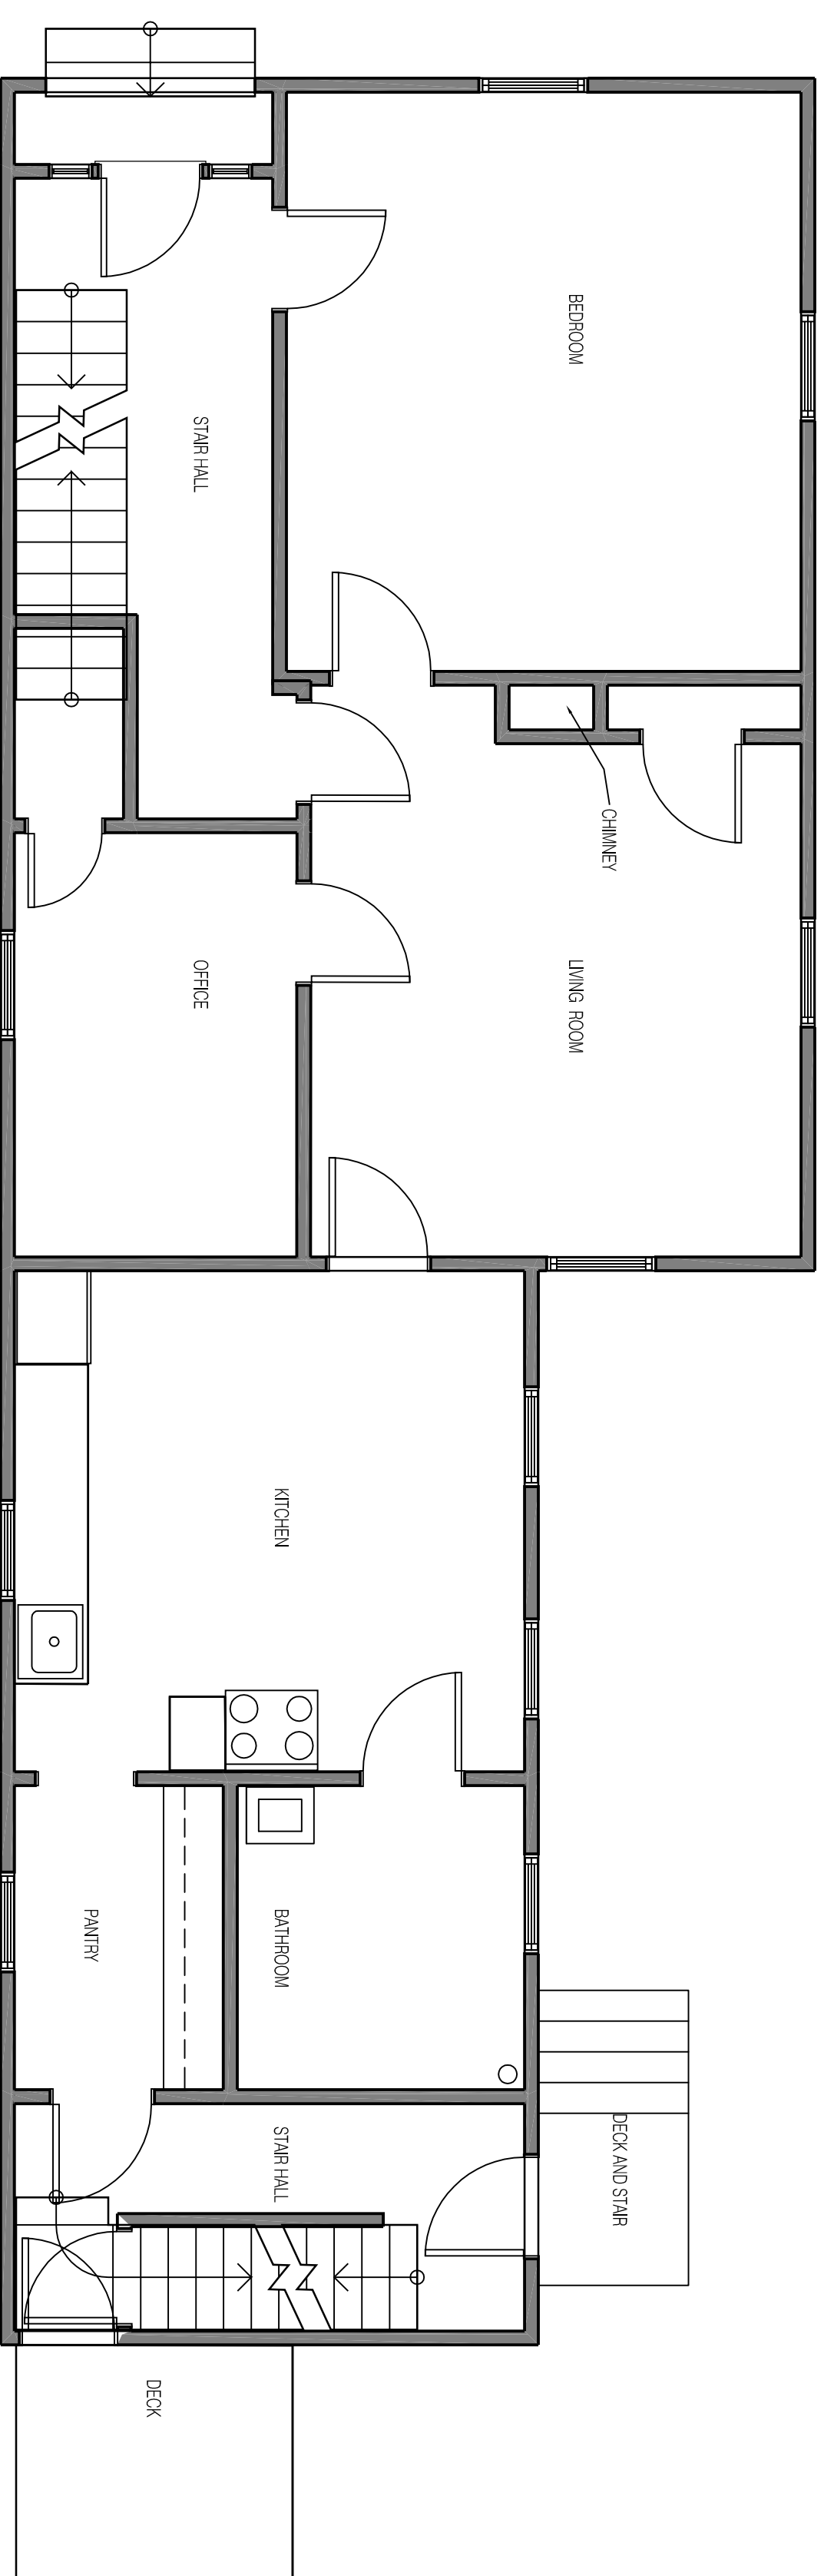

PROSPECT

**RD**

DESIGN

59 FORD ST. PORTLAND, ME  
 WWW.PROSPECTDESIGN.ME  
 T: 207-749-7400

54 WATERVILLE  
 54 WATERVILLE STREET, PORTLAND  
 TOM LANDRY, CORNERSTONE BUILDING  
 RESTORATION

REVISION	SHEET TITLE
	EXISTING PLANS

DRAWN BY: SB
DATE: NOVEMBER 9, 2015

EX1