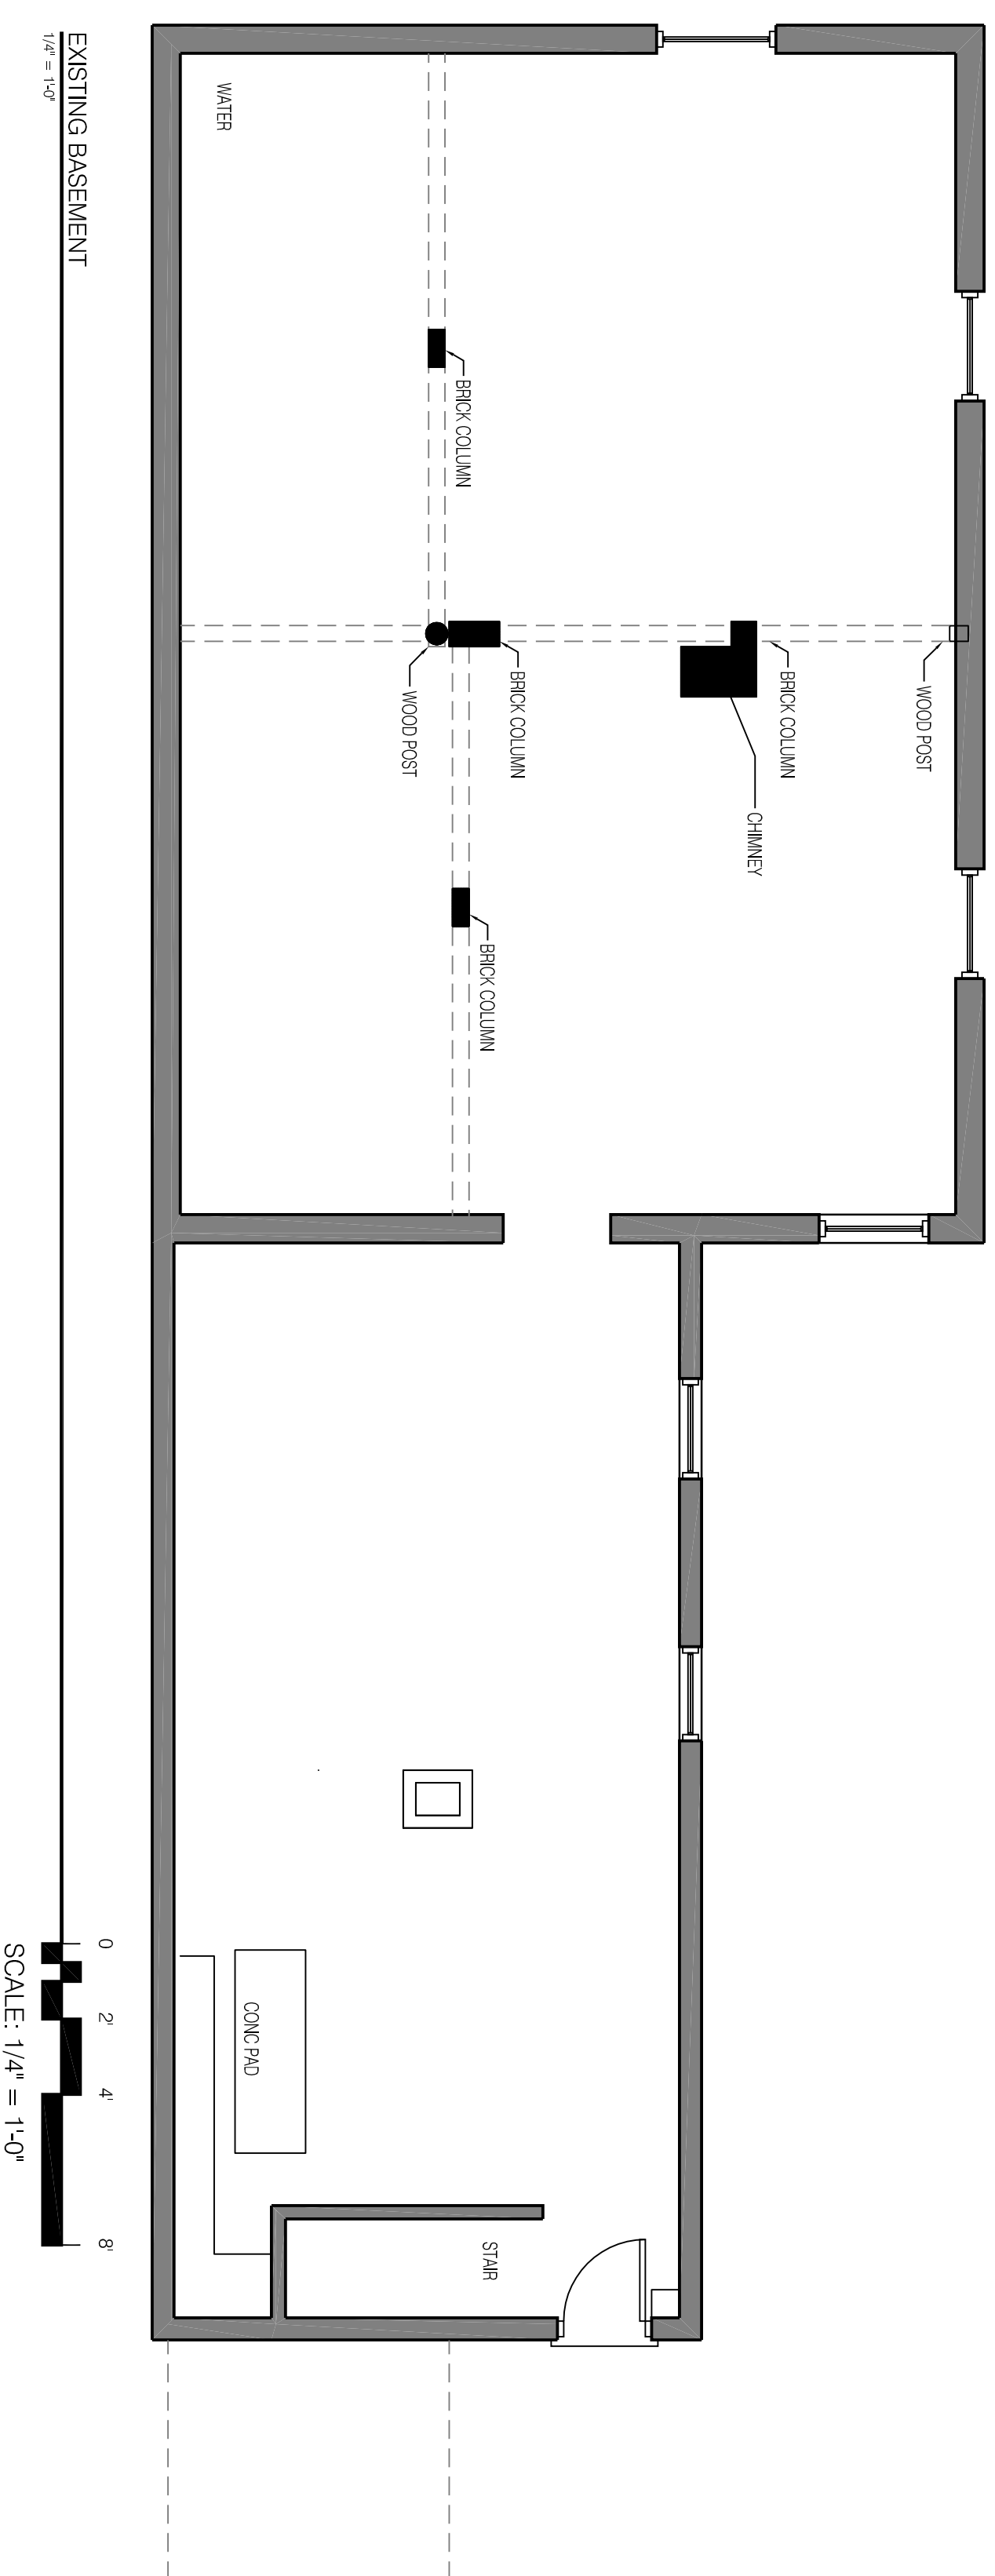

PROSPECT

**RD**

DESIGN

59 FORD ST. PORTLAND, ME  
 WWW.PROSPECTDESIGN.ME  
 T: 207-749-7400

54 WATERVILLE  
 54 WATERVILLE STREET, PORTLAND  
 TOM LANDRY, CORNERSTONE BUILDING  
 RESTORATION

REVISION	SHEET TITLE
	EXISTING PLANS

DRAWN BY: SB
DATE: NOVEMBER 9, 2015

EX1