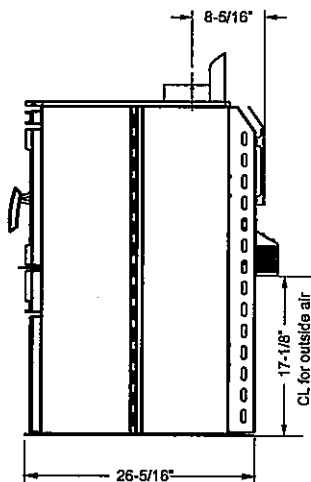

CS2400 Medium Freestanding Stove

Model	CS2400
Cordwood BTU's	75,000 BTU's
Emissions (grams/hr) EPA Certified	3.4 grams/hr
Flue Size	6" (152mm)

Minimum Clearance To Combustible Materials

Measurements "From Unit" are from the top plate of the stove to a side wall or to a corner, and from the rear heat shield to a back wall.

Residential Installation "C" Vent (Single Wall)						
Unit	From Unit		From Corner		From Flue Center-line	
	A	B	C	D	E	F
CS2400	2-18"	12"	6-5"	31"	20-3/8"	19-3/16"

MINIMUM ALCOVE CLEARANCE TO COMBUSTIBLE MATERIALS

MEASUREMENTS "FROM UNIT" ARE FROM THE SIDE SHIELDS OF THE STOVE TO A SIDE WALL OR TO A CORNER, AND FROM THE REAR HEAT SHIELD TO A BACK WALL

The Regency Freestanding models have been alcove approved and must be installed with a listed double wall connector to the ceiling level.