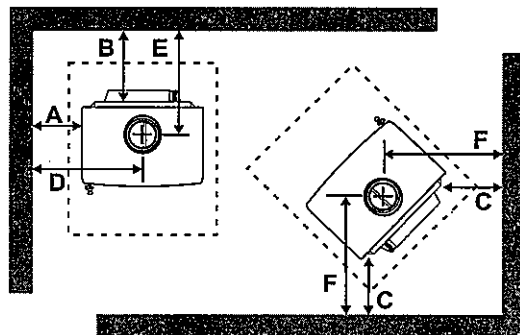

CS2400 Medium Freestanding Stove

Model	CS2400
Cordwood BTU's	75,000 BTU's
Emissions (grams/hr) EPA Certified	3.4 grams/hr
Flue Size	6" (152mm)

Minimum Clearance To Combustible Materials

Measurements "From Unit" are from the top plate of the stove to a side wall or to a corner, and from the rear heat shield to a back wall.

MEASUREMENTS "FROM UNIT" ARE FROM THE SIDE SHIELDS OF THE STOVE TO A SIDE WALL OR TO A CORNER, AND FROM THE REAR HEAT SHIELD TO A BACK WALL

The Regency Freestanding models have been alcove approved and must be installed with a listed double wall connector to the ceiling level.