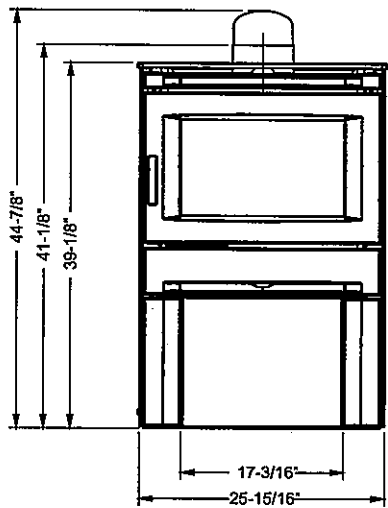

CS2400 Medium Freestanding Stove

Model	CS2400
Cordwood BTU's	75,000 BTU's
Emissions (grams/hr) EPA Certified	3.4 grams/hr
Flue Size	6" (152mm)

Minimum Clearance To Combustible Materials

Measurements "From Unit" are from the top plate of the stove to a side wall or to a corner, and from the rear heat shield to a back wall.

Residential Installation "C" Vent (Single Wall)						
Unit	From Unit		From Corner		From Flue Center-line	
	A	B	C	D	E	F
CS2400	2-18"	12"	6-5"	31"	20-3/8"	19-3/16"

MINIMUM ALCOVE CLEARANCE TO COMBUSTIBLE MATERIALS

MEASUREMENTS "FROM UNIT" ARE FROM THE SIDE SHIELDS OF THE STOVE TO A SIDE WALL OR TO A CORNER, AND FROM THE REAR HEAT SHIELD TO A BACK WALL

The Regency Freestanding models have been alcove approved and must be installed with a listed double wall connector to the ceiling level.