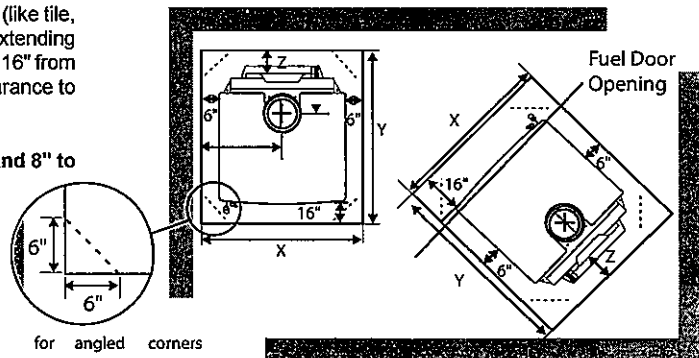

Note: If venting horizontally, floor protection must extend under the chimney connector and 2" inches beyond each side.

Minimum Overall Depth (Y) of Floor Protector								
Unit	Residential C-Vent		Residential Close Clearance		Mobile Home Close Clearance		Alcove	
CS2400	Y	Z	Y	Z	Y	Z	Y	Z
USA	47-5/16"	6"	47-5/16"	6"	47-5/16"	6"	47-5/16"	6"
Canada	51-5/16"	8"	51-5/16"	8"	51-5/16"	8"	51-5/16"	8"