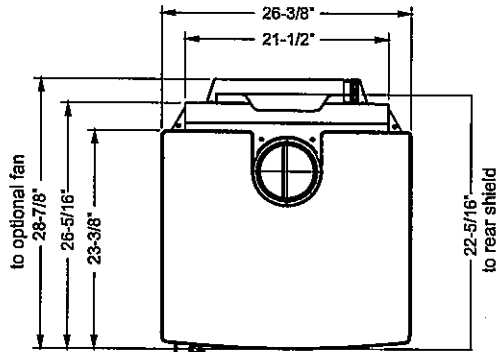

CS2400 Medium Freestanding Stove

Model	CS2400
Cordwood BTU's	75,000 BTU's
Emissions (grams/hr) EPA Certified	3.4 grams/hr
Flue Size	6" (152mm)

Minimum Clearance To Combustible Materials

Measurements "From Unit" are from the top plate of the stove to a side wall or to a corner, and from the rear heat shield to a back wall.

MEASUREMENTS "FROM UNIT" ARE FROM THE SIDE SHIELDS OF THE STOVE TO A SIDE WALL OR TO A CORNER, AND FROM THE REAR HEAT SHIELD TO A BACK WALL

The Regency Freestanding models have been alcove approved and must be installed with a listed double wall connector to the ceiling level.