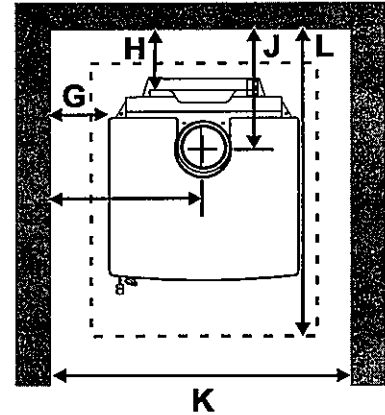

MINIMUM ALCOVE CLEARANCE TO COMBUSTIBLE MATERIALS

MEASUREMENTS "FROM UNIT" ARE FROM THE SIDE SHIELDS OF THE STOVE TO A SIDE WALL OR TO A CORNER, AND FROM THE REAR HEAT SHIELD TO A BACK WALL

The Regency Freestanding models have been alcove approved and must be installed with a listed double wall connector to the ceiling level.

Note: Minimum alcove ceiling height - 84"
Maximum depth of alcove - 36"

Minimum Alcove Clearance to Combustible Materials							
Unit	From Back Shield / Side Shields		From Flue Center-Line		Min. Width	Min. Hearth to Rear Wall	
CS2400	G	H	I	J	K	L	
		15"	6.5"	28"	14-7/8"	56"	47-1/2"

Floor Protection

A combustible floor must be protected by a non-combustible material (like tile, concrete board, or certified to UL-1618 or as defined by local codes) extending beneath the heater and a minimum of 6" from each side and minimum 16" from the fuel door opening of the stove and minimum 6" (or the rear clearance to combustibles whichever is smaller) from the rear of the stove.

NOTE: In Canada, floor protection must extend 18" to the front and 8" to each side of the stove.

Minimum Overall Width (X) of Floor Protector for all installations:

US	38-3/8"
Canada	42-3/8"