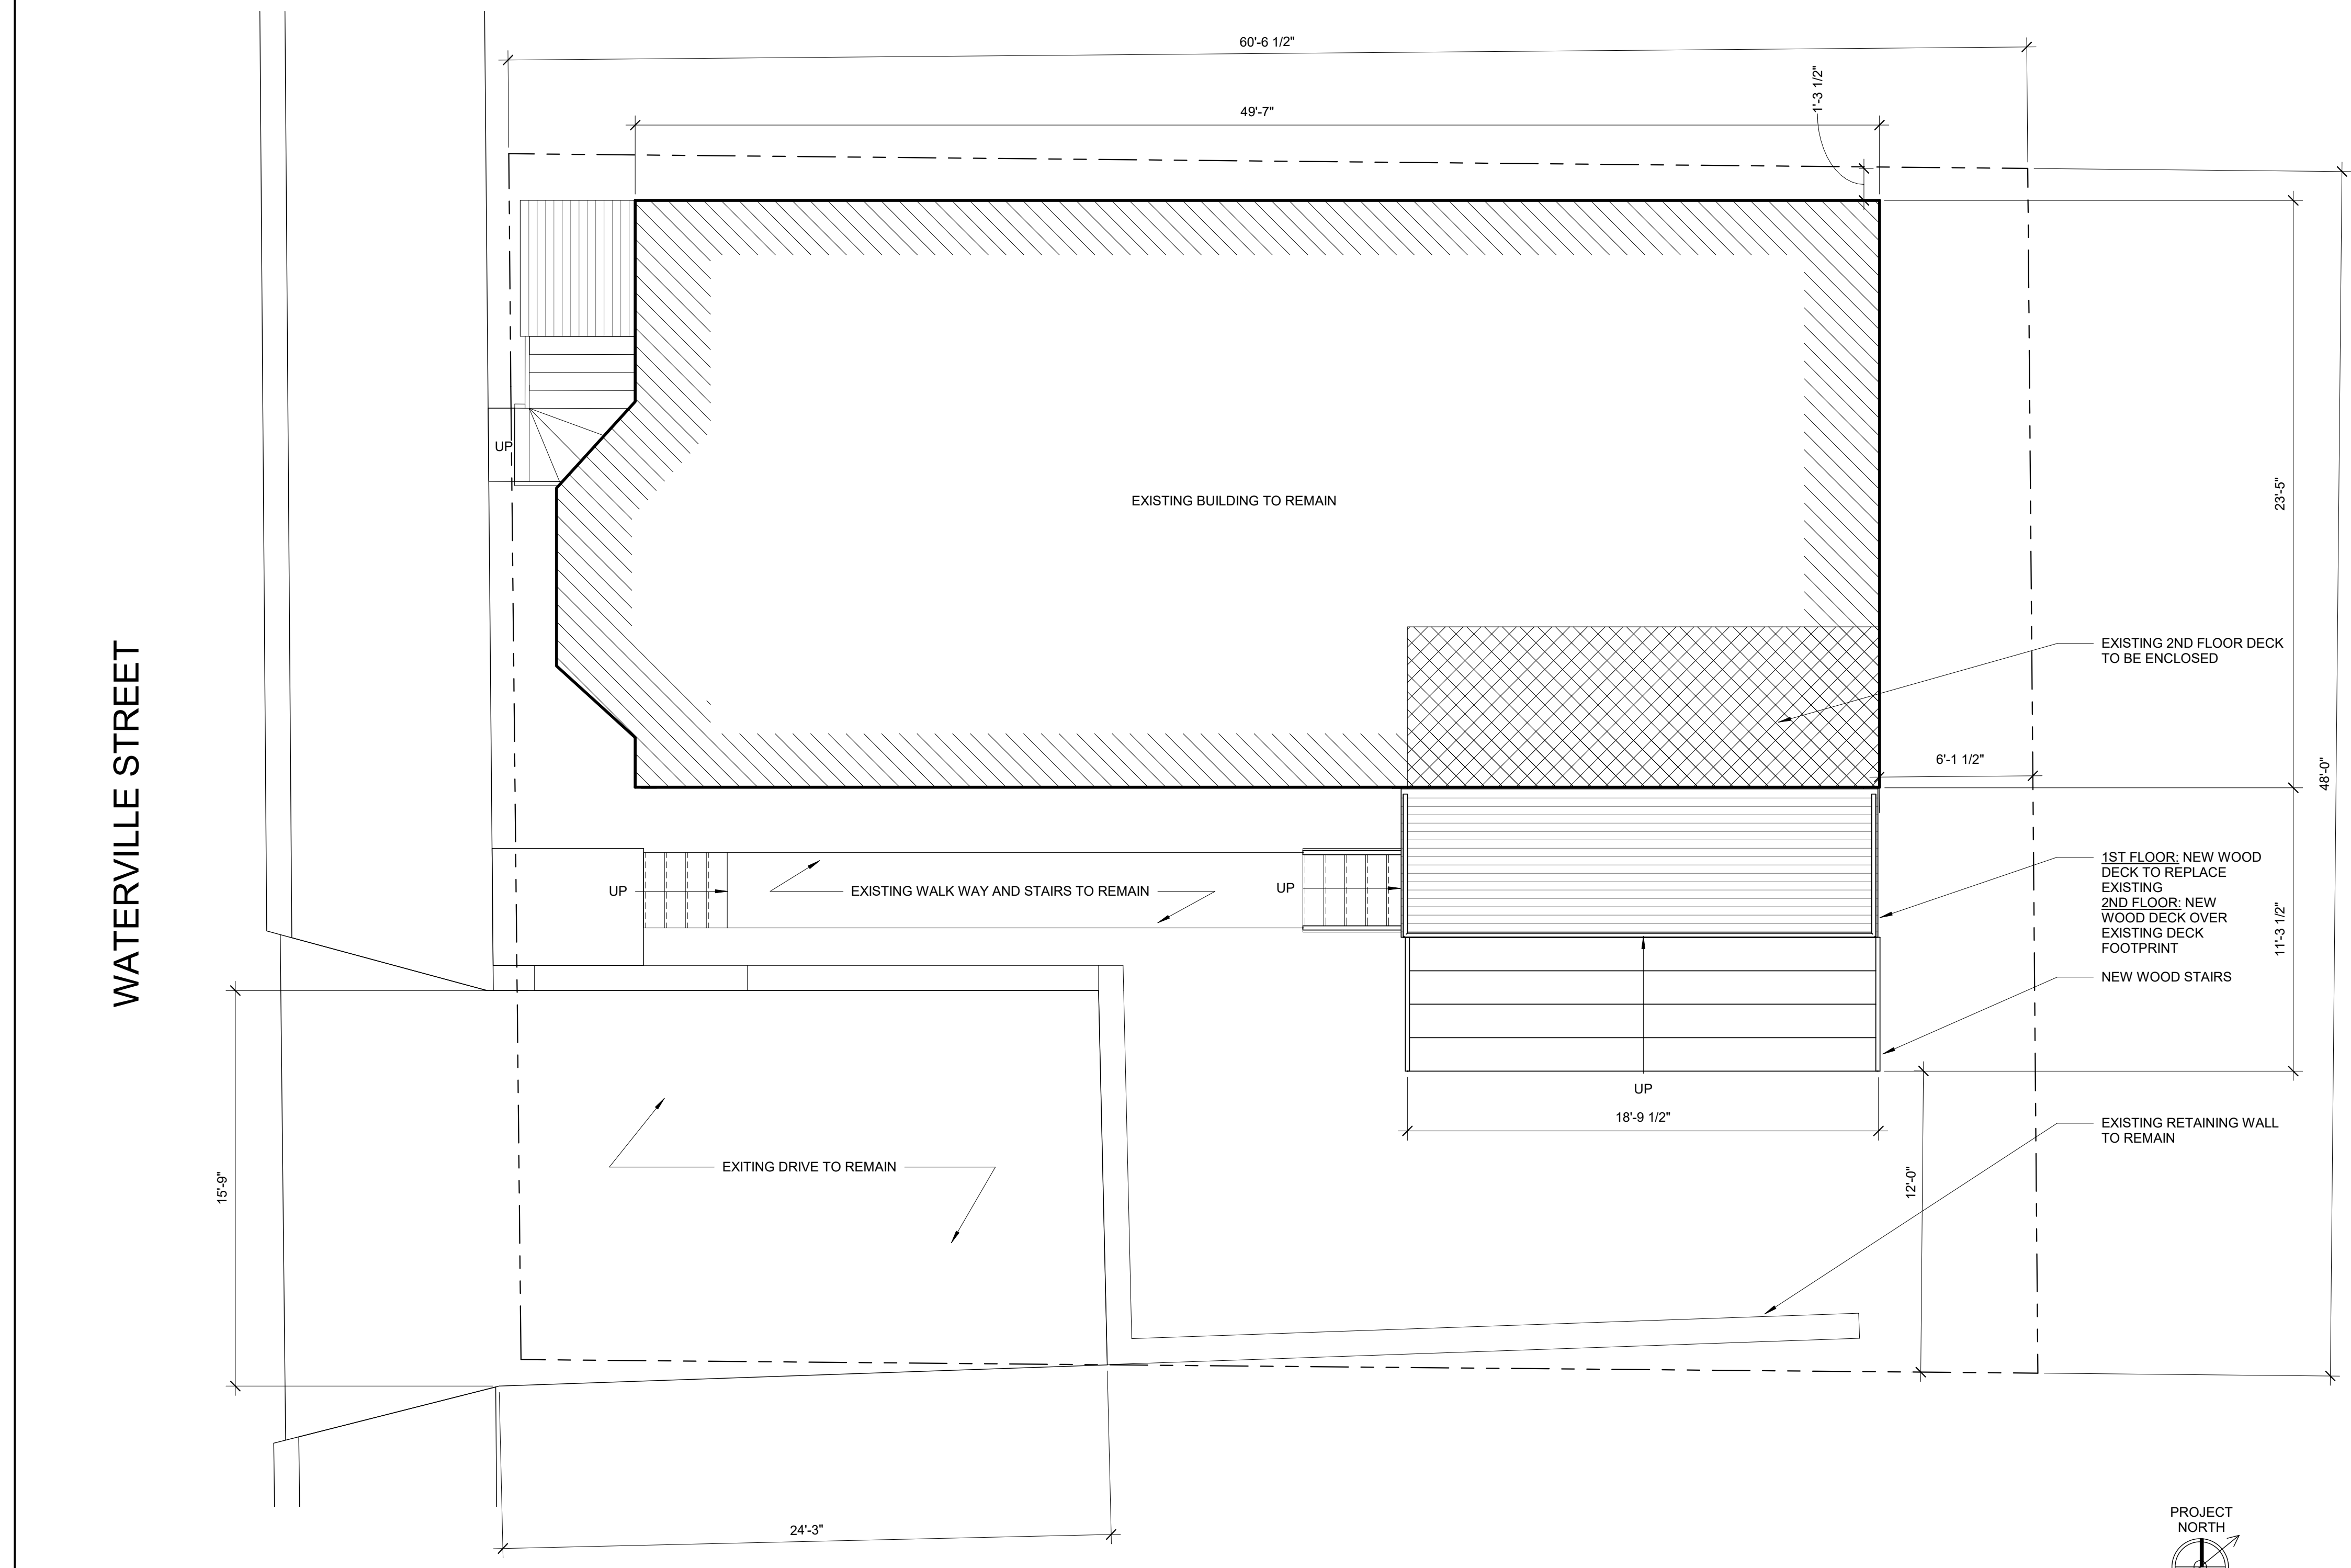

Scale:

Date:

MAY 30 2017

1/4" = 1'-0"

SITE PLAN

A1.00

1 | SITE PLAN
1/4" = 1'-0"