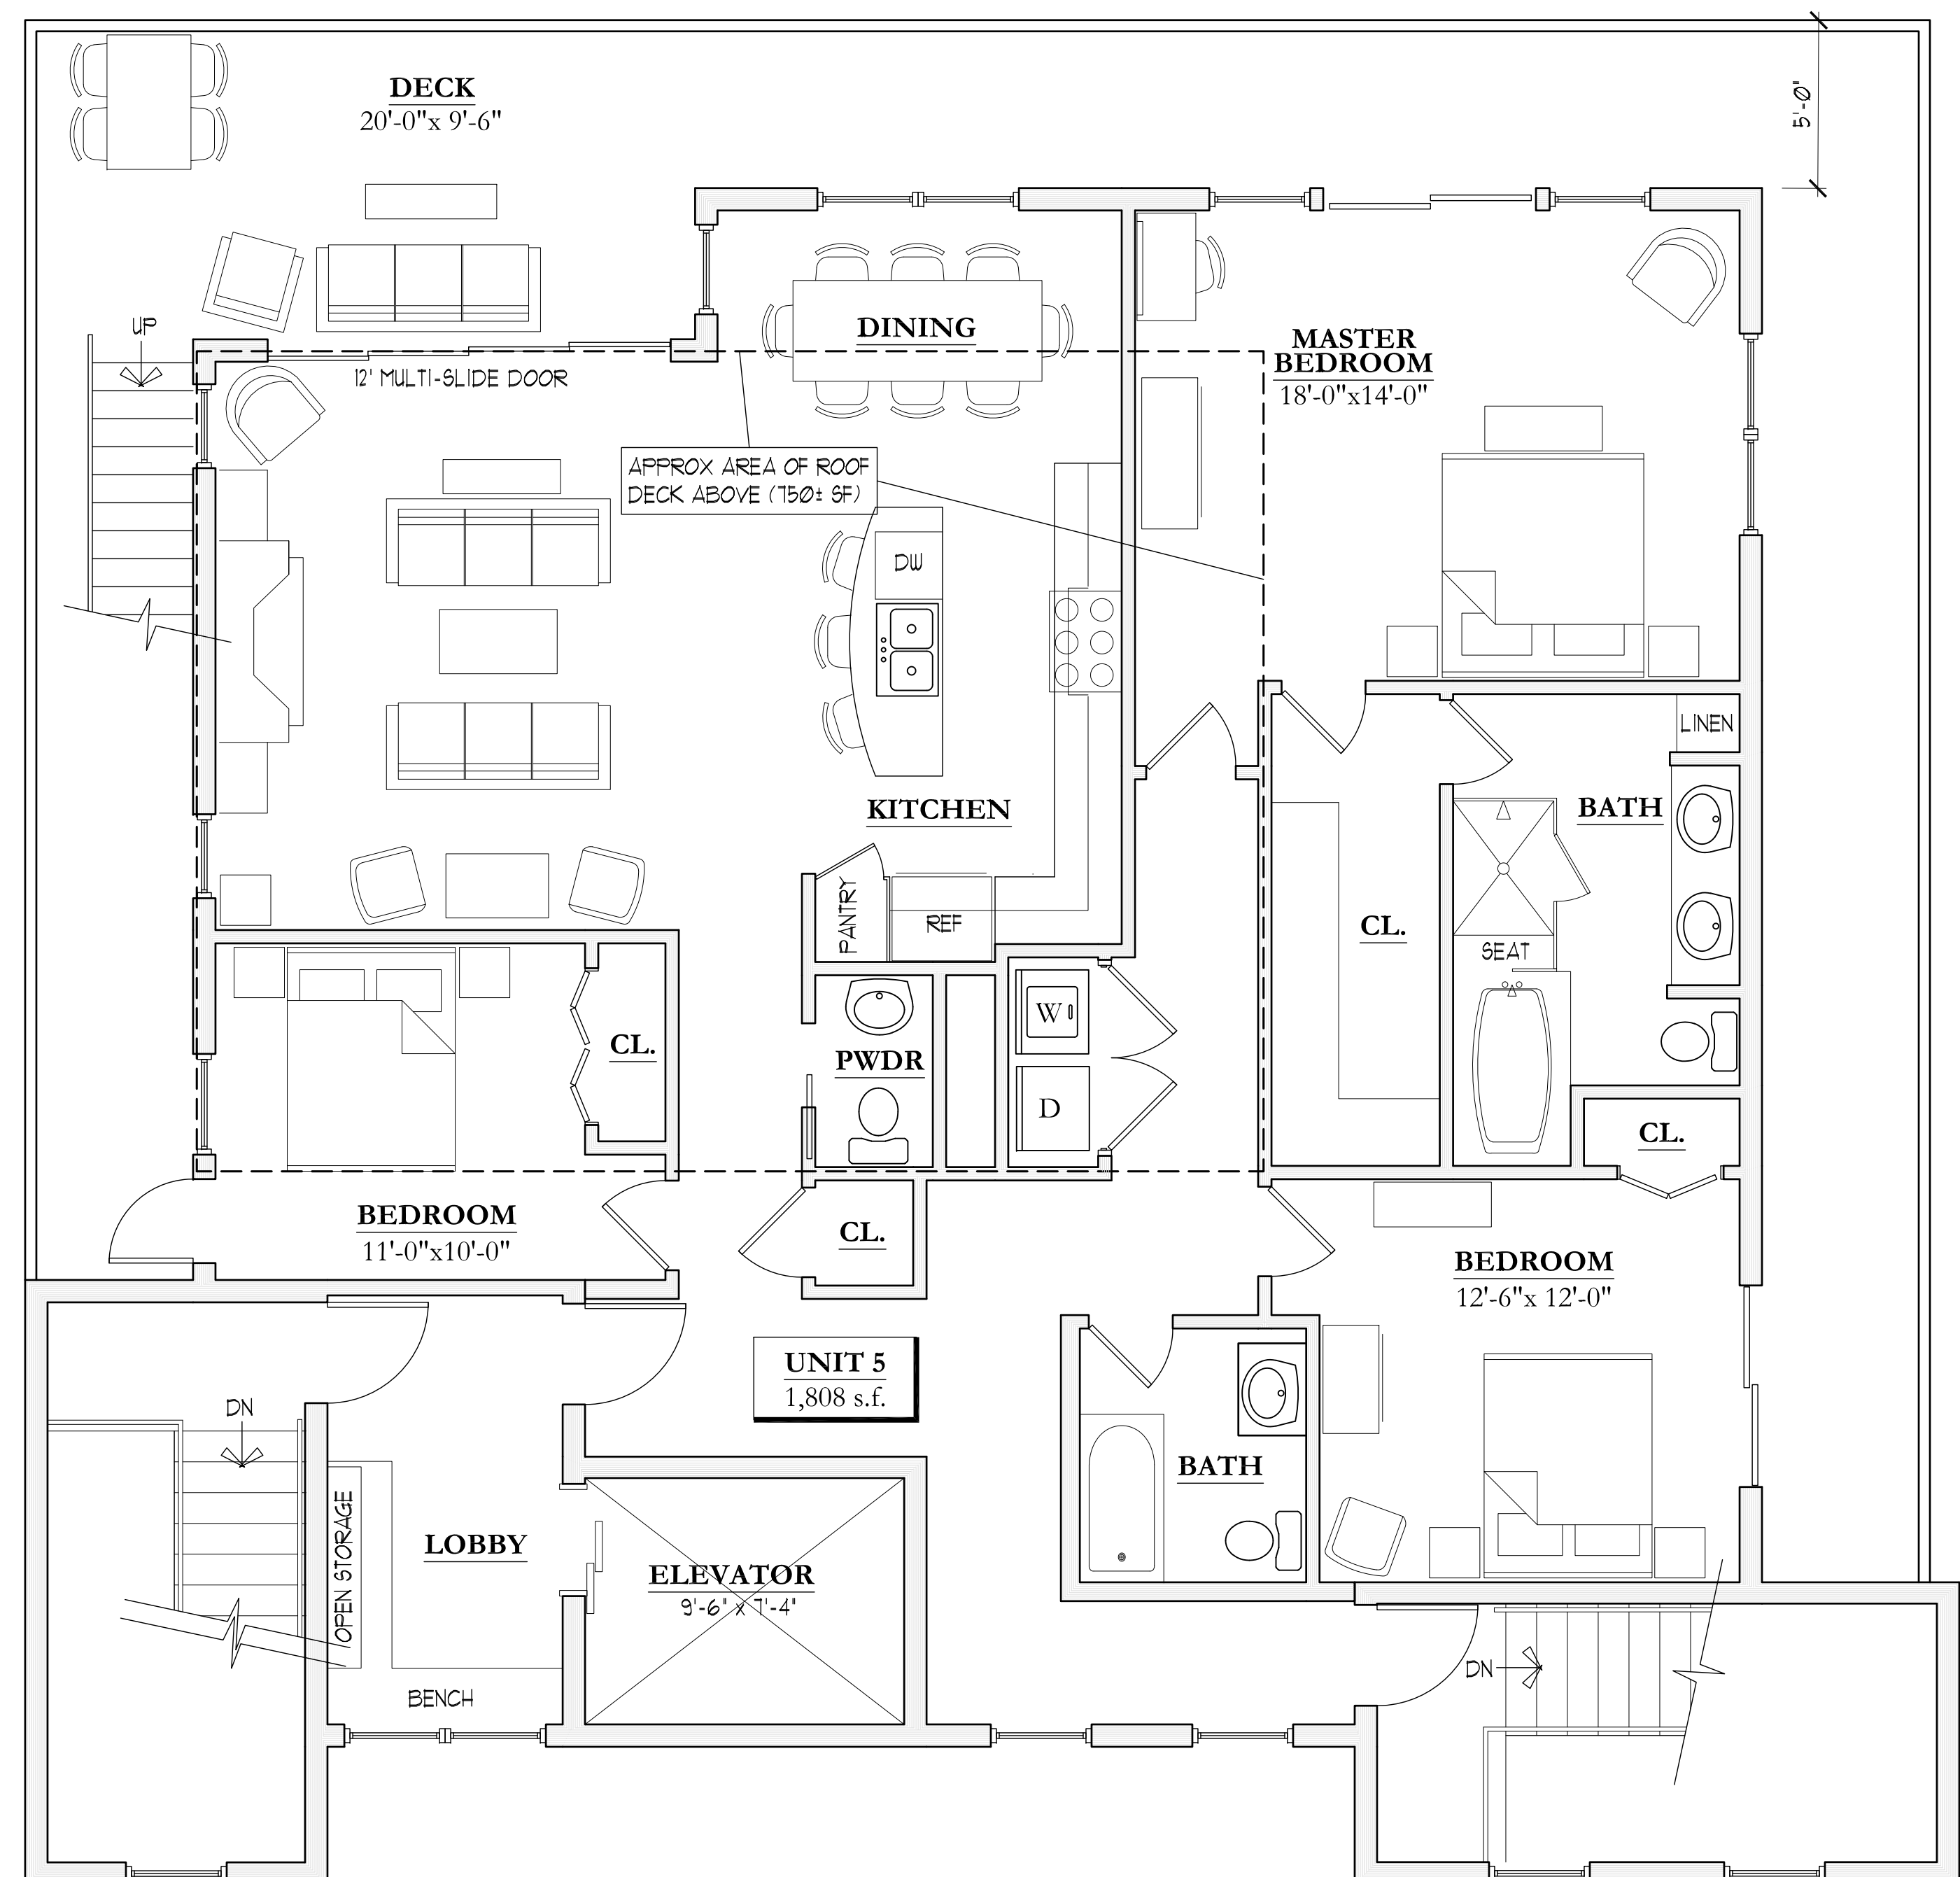

Date Issued: JUNE 6, 2017  
Project Number: 16015  
Drawing Scale: 1/8" = 1'-0"

**FLOOR PLANS**

Drawn By: JAF, CG  
Checked By: MC

**A 1.1**

NOTE: MULTI-SLIDE DOORS NOT ON SECOND FLOOR

**1 FLOOR PLAN - 2nd/3rd FLOOR**

SCALE: 1/4" = 1'-0"

**2 FLOOR PLAN - 4th FLOOR**

SCALE: 1/4" = 1'-0"