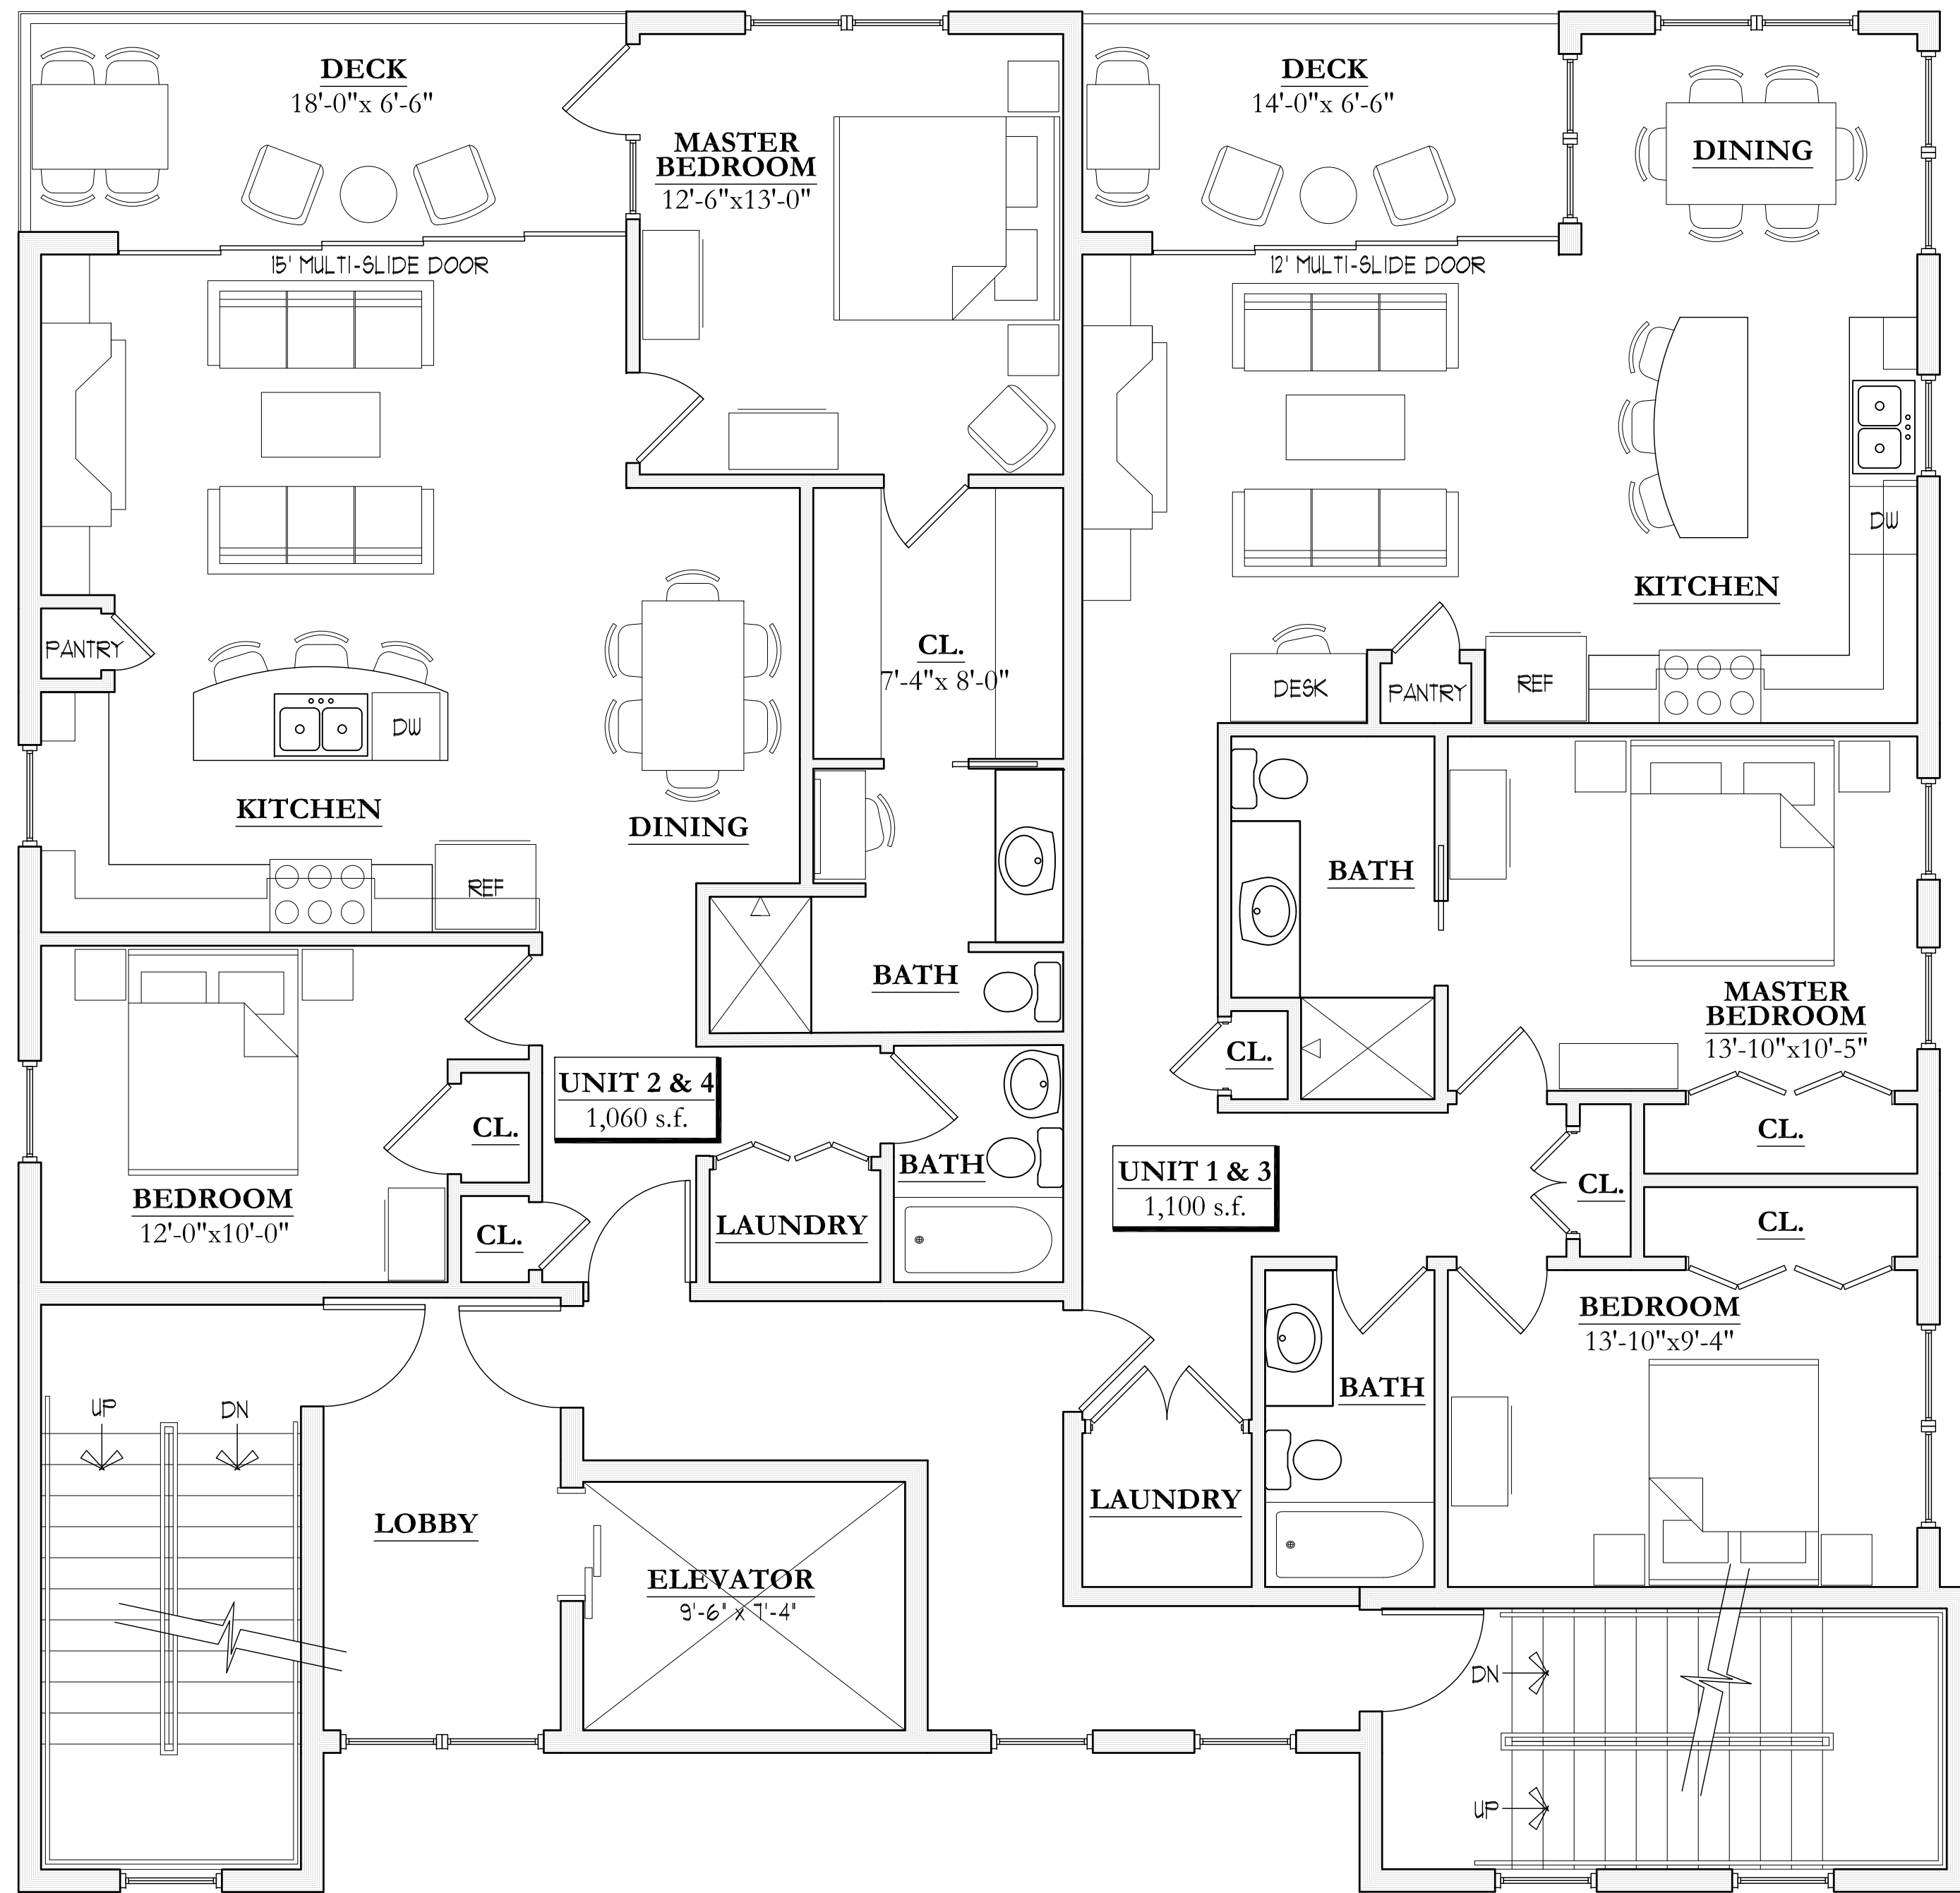

Date Issued: JUNE 6, 2017  
Project Number: 16015  
Drawing Scale: 1/8" = 1'-0"

**FLOOR PLANS**

Drawn By: JAF, CG  
Checked By: MC

**A 1.1**

NOTE: MULTI-SLIDE DOORS NOT ON SECOND FLOOR

**1 FLOOR PLAN - 2nd/3rd FLOOR**

SCALE: 1/4" = 1'-0"

**2 FLOOR PLAN - 4th FLOOR**

SCALE: 1/4" = 1'-0"