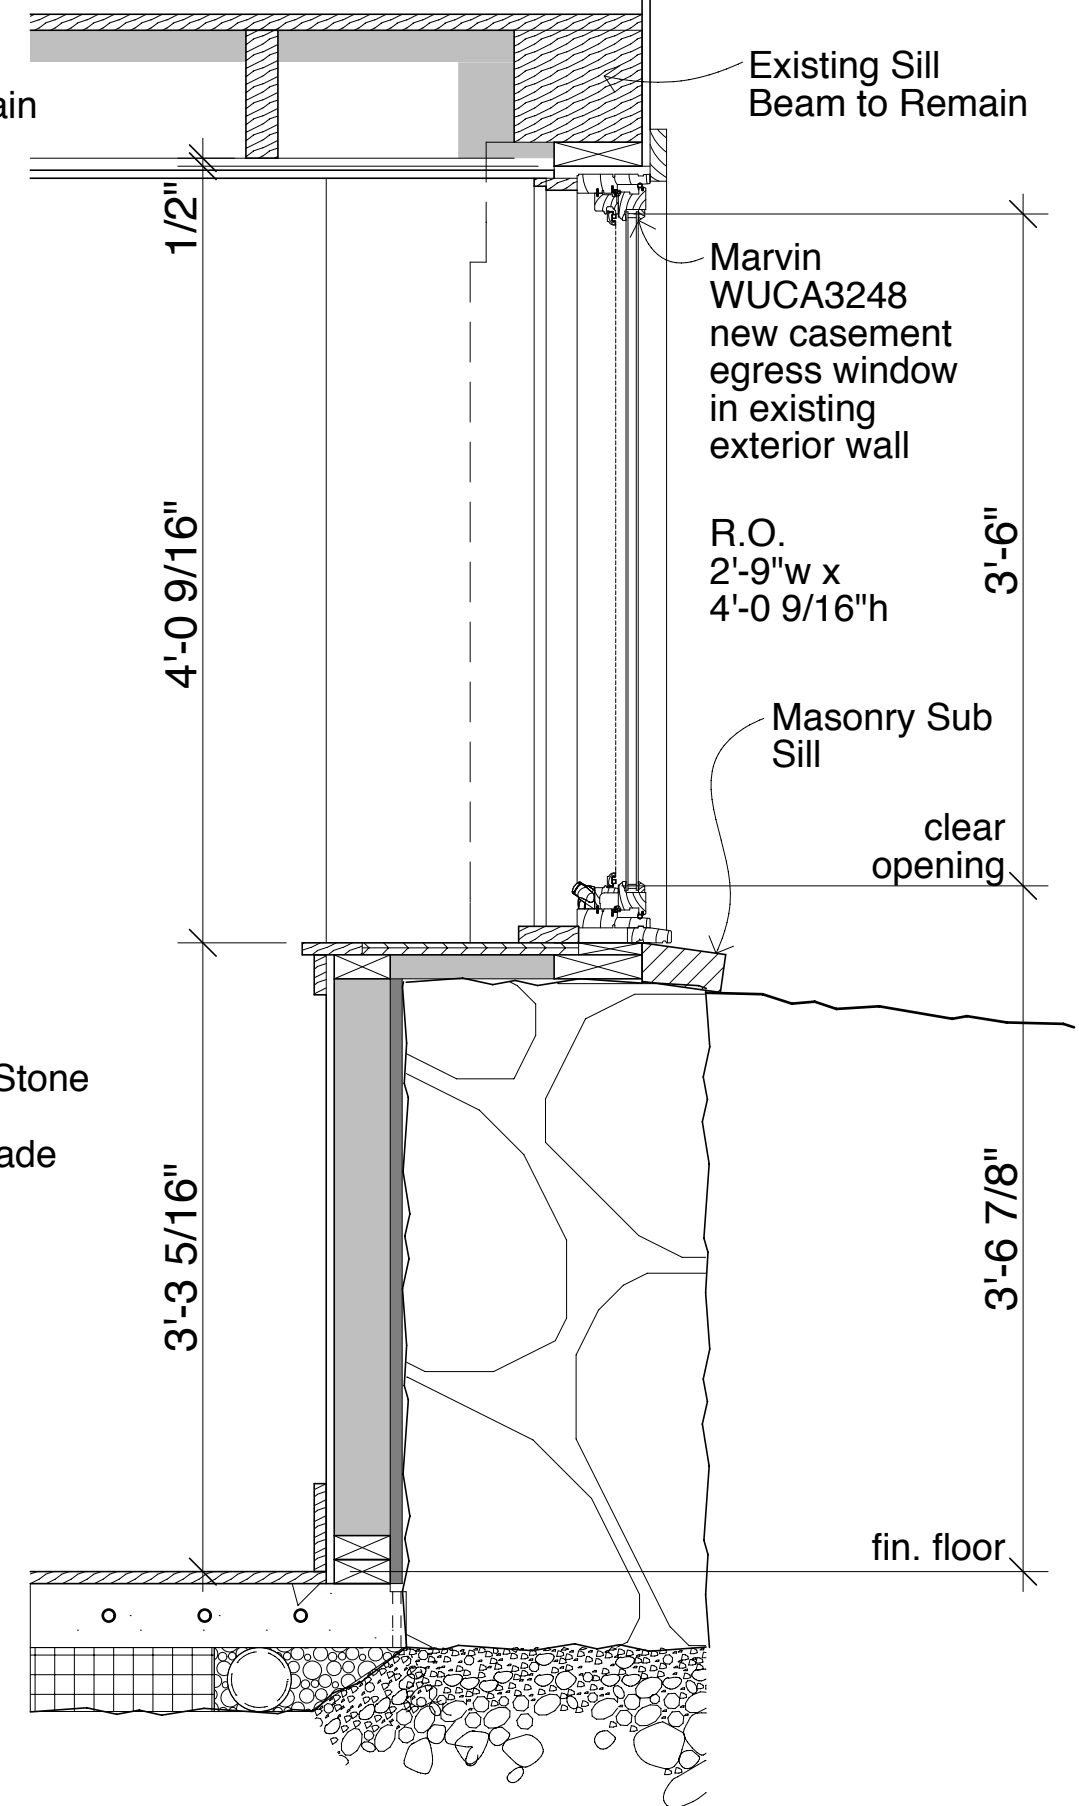

SECTION AT TYPICAL EXTERIOR WALL

SECTION AT NEW WINDOWS

**Project:**  
 Munjoy Apartment  
 8 Sherbrooke Street  
 Portland, Maine 04101  
 G10SE, 016, 1006

**Notes:**

**Blue Studio**  
 residential design

91 Mountfort Road  
 N. Yarmouth, Maine 04097  
 207.730.1322  
 brian@bluestudiodesigns.com

**Drawing:**  
 Wall Sections

**Scale:**  
 1" = 1'-0"

**Date:**  
 27 January 2015

**Revisions:**

**Sheet:**

**A-3**