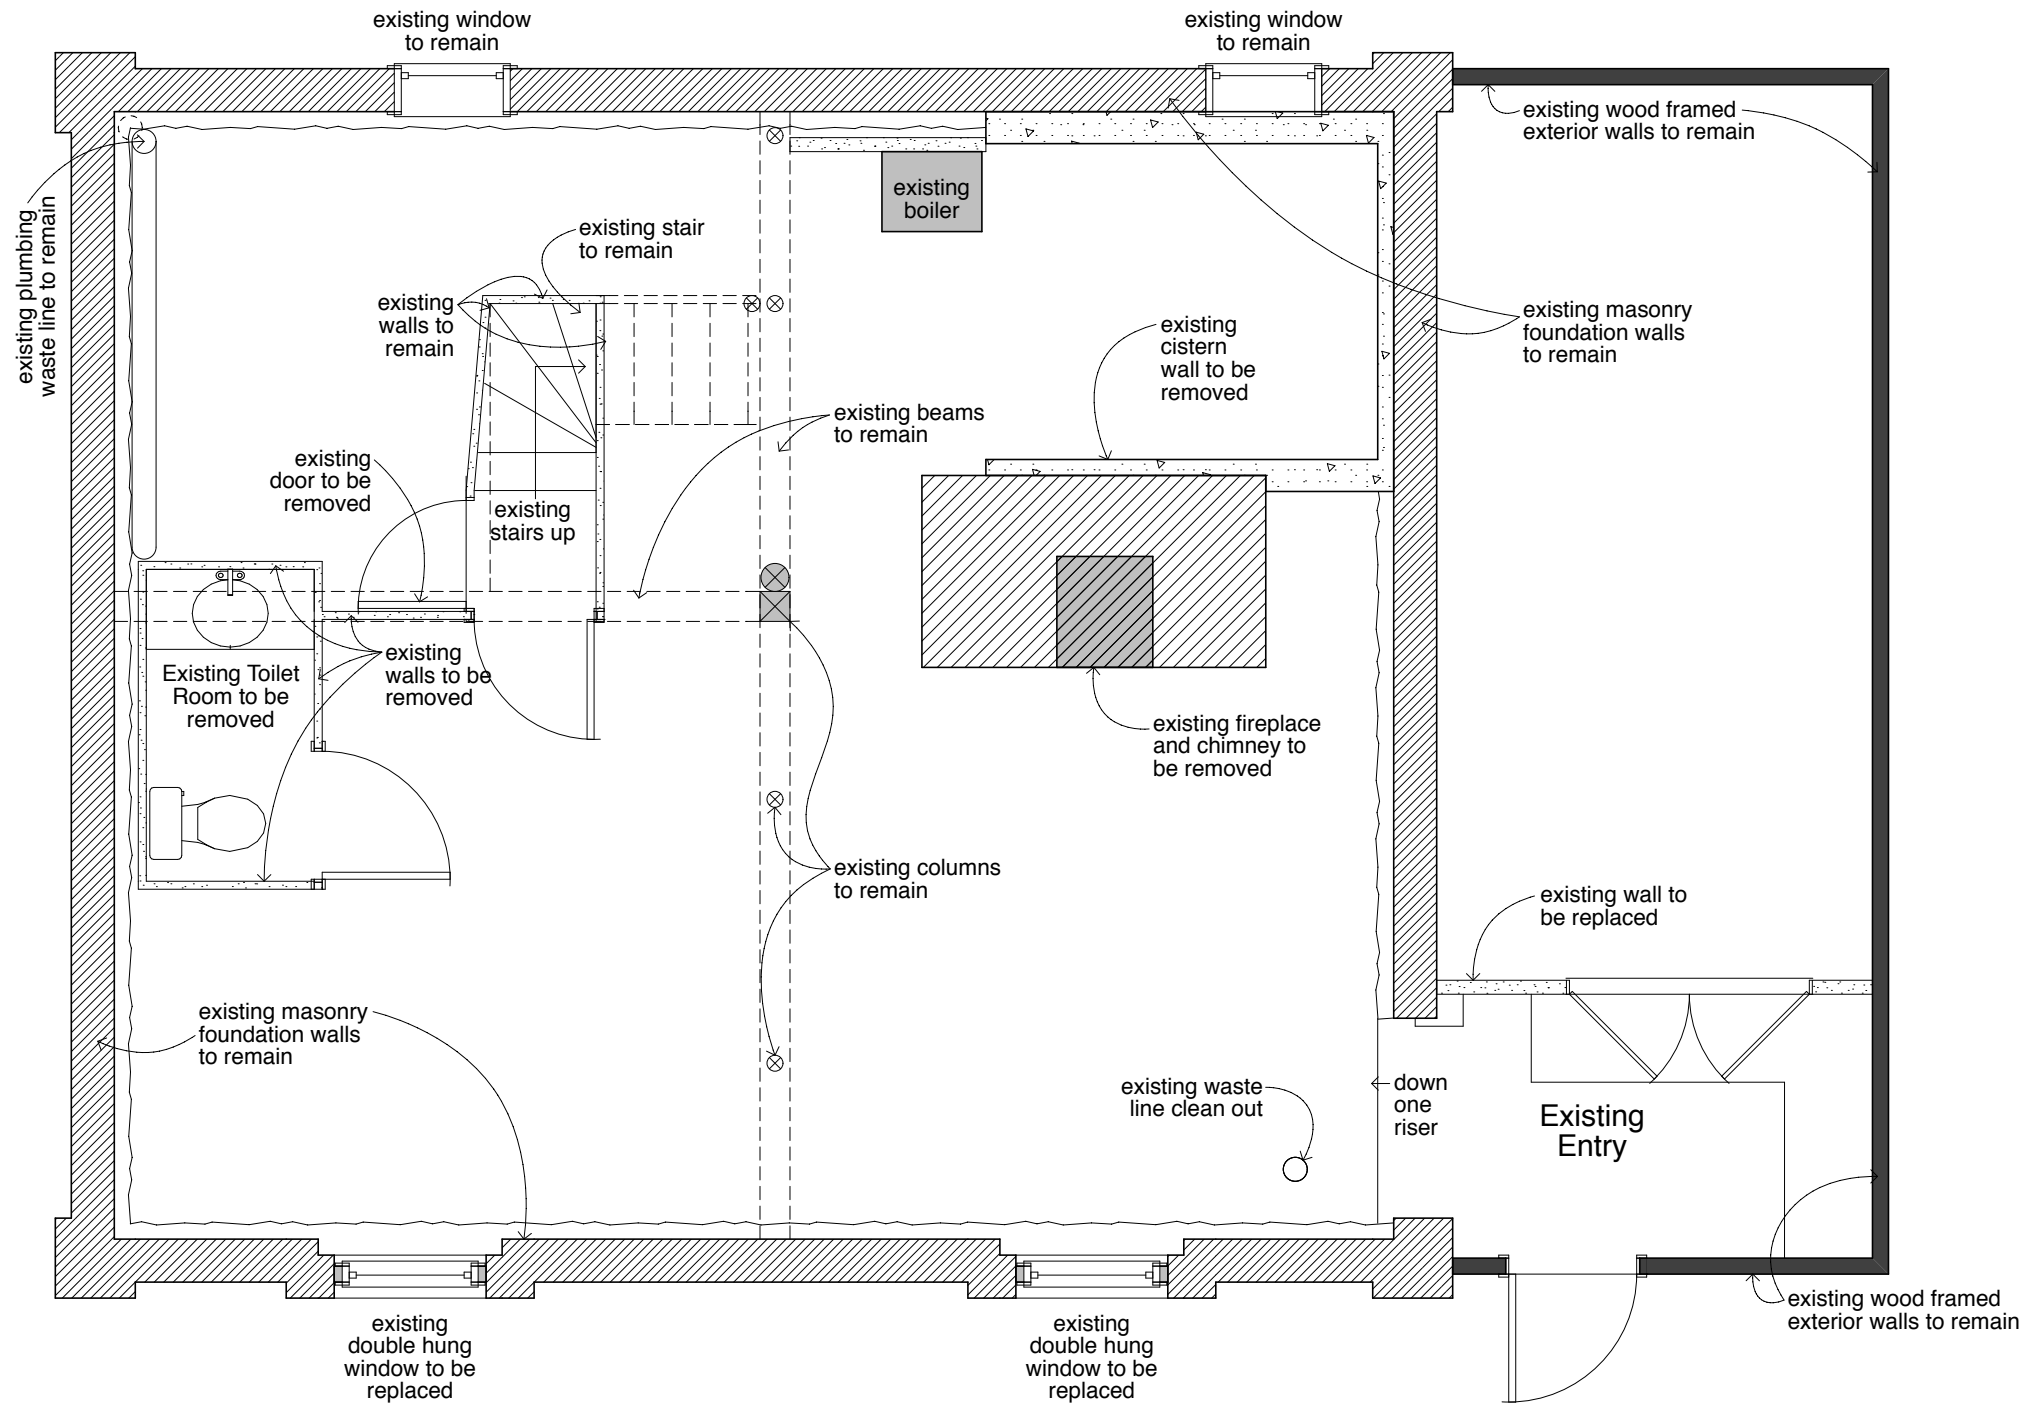

Project:
 Munjoy Apartment
 8 Sherbrooke Street
 Portland, Maine 04101
 G10SE, 016, 1006

Notes:

EXISTING BASEMENT PLAN

Blue Studio
 residential design

91 Mountfort Road
 N. Yarmouth, Maine 04097
 207.730.1322
 brian@bluestudiodesigns.com

Drawing:
 Existing Basement Plan

Scale:
 1/4" = 1'-0"

Date:
 27 January 2015

Revisions:

Sheet:
A-1