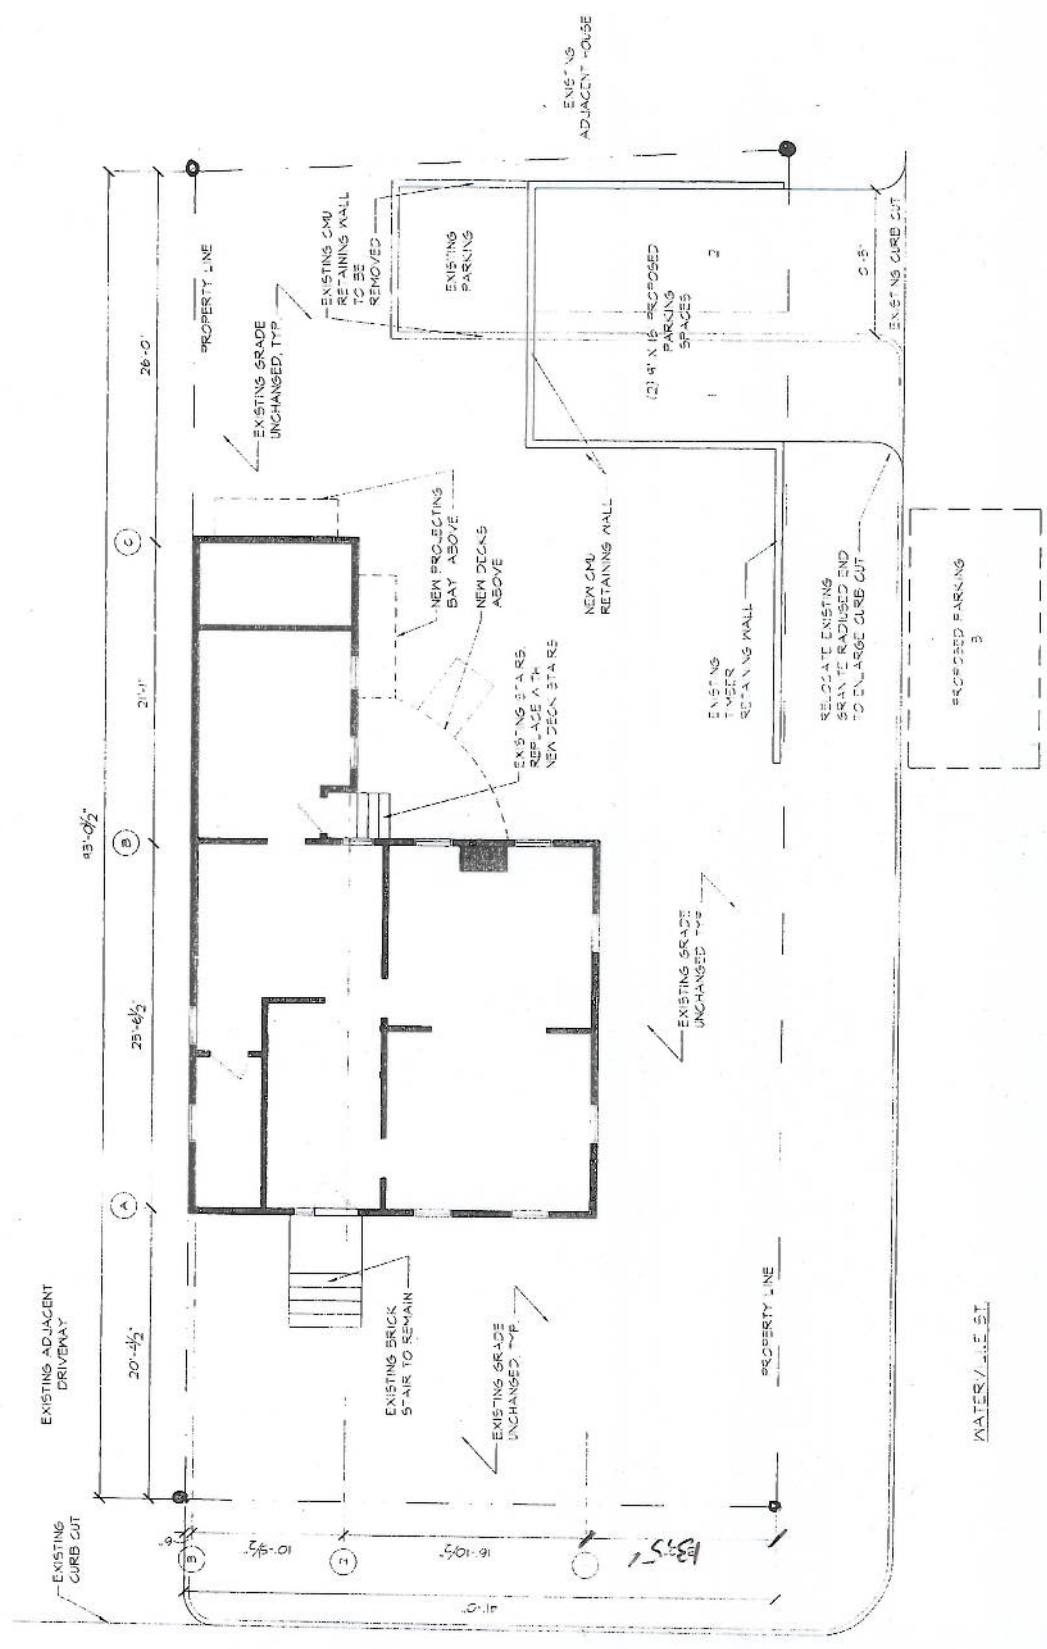

ALTERATIONS TO
52 MONUMENT STREET
PORTLAND, MAINE

TITLE
SITE PLAN

DATE
ORIGINAL: 03/15/15
REVISION 1
REVISION 2
REVISION 3
ISSUED FOR:
LEVEL 1
REVIEW

DRAWING NO.
1

1 SITE PLAN
SCALE: 1/8" = 1'-0"