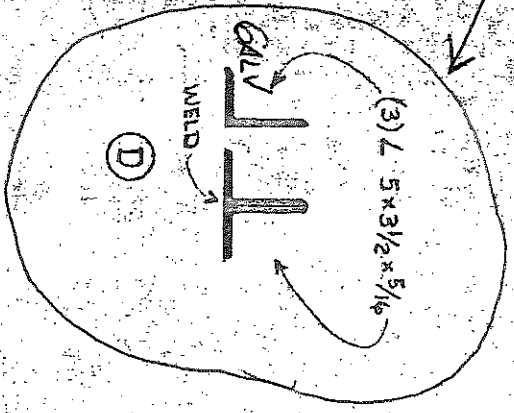

(4) New 4'-0" OPENINGS THIS WALL MATCH LIGHT FROM ABOVE CORNER TO LEFT

SECOND FLOOR FRAME

SCALE 1/8" = 1'-0"

LINTEL TYPES

SCALE 1/4" = 1'-0"

PLATE LENGTH & WIDTH AS SCHEDULED

- 1 - P
- 2 - P
- 3 - A
- 4 - A
- 5 - P
- 6 - S
- 7 - T
- 8 - A
- 9 - V
- 10 - F