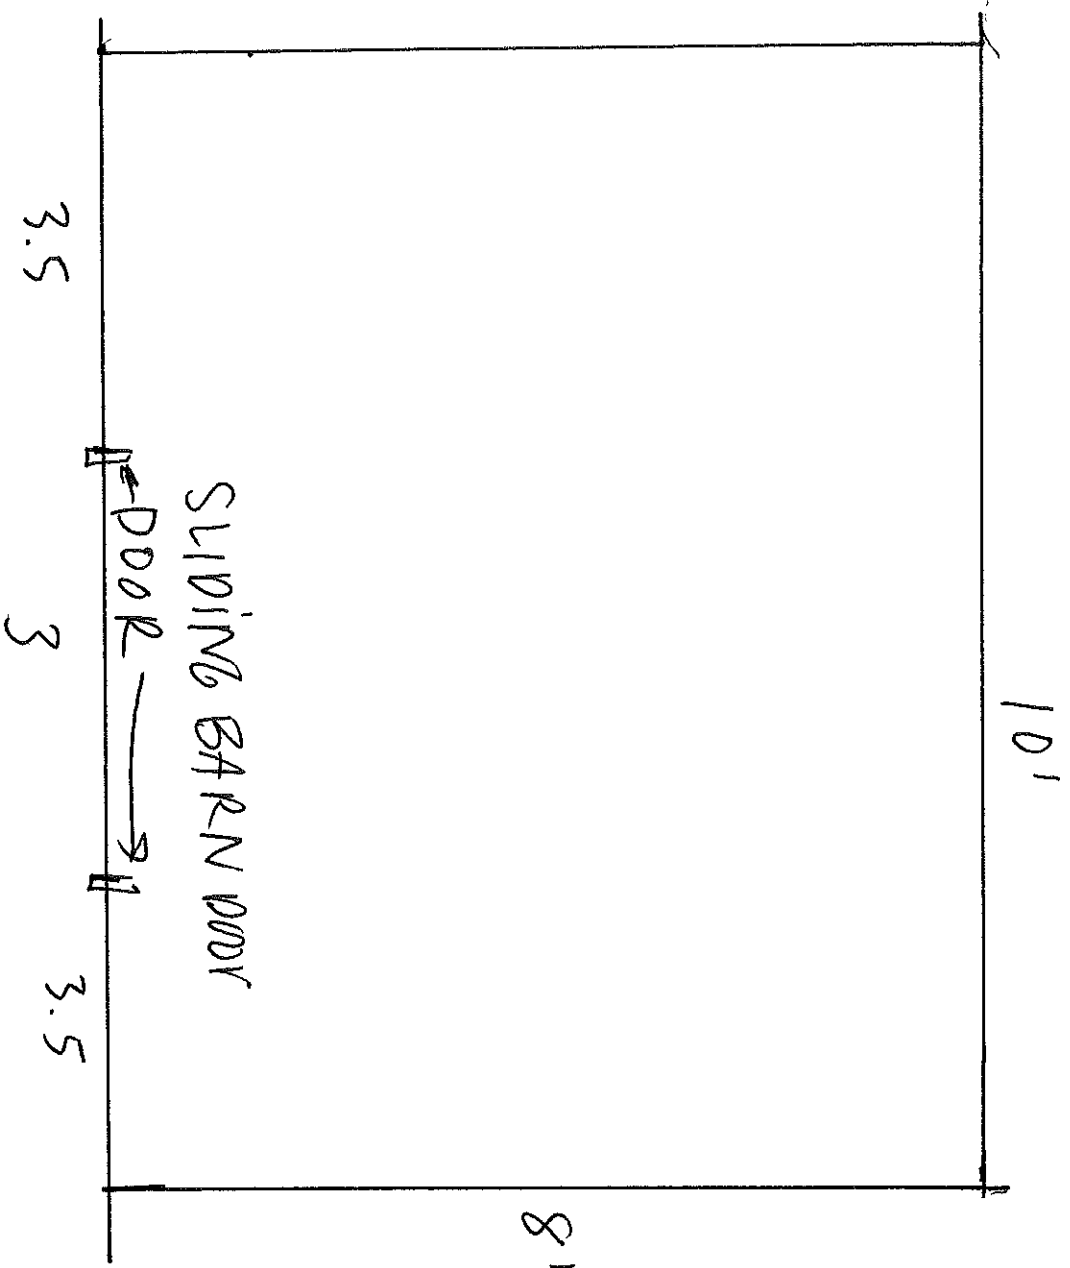

SITE PLAN DESIGN

37 St. Lawrence St.

Portland ME

041101

Side View