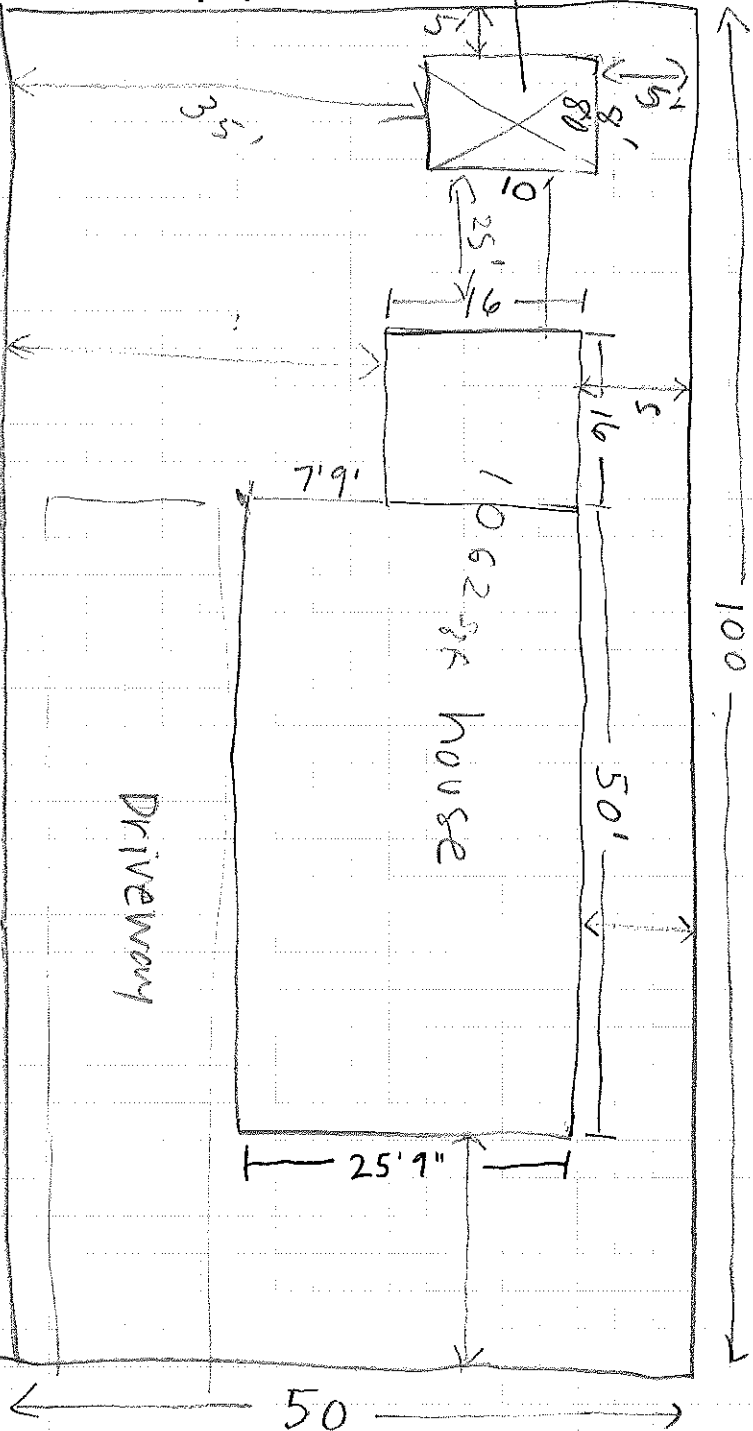

Plot Plan - 37 SAINT LAWRENCE ST. PORTLAND

Property Line CBL: 016 F013001

melissa
SWEET
37 SAINT LAWRENCE STREET
PORTLAND • ME
04101

- Clapboard siding painted
- Shingle roof
- barn door (sliding) 3'

SAINT LAWRENCE ST. ← →