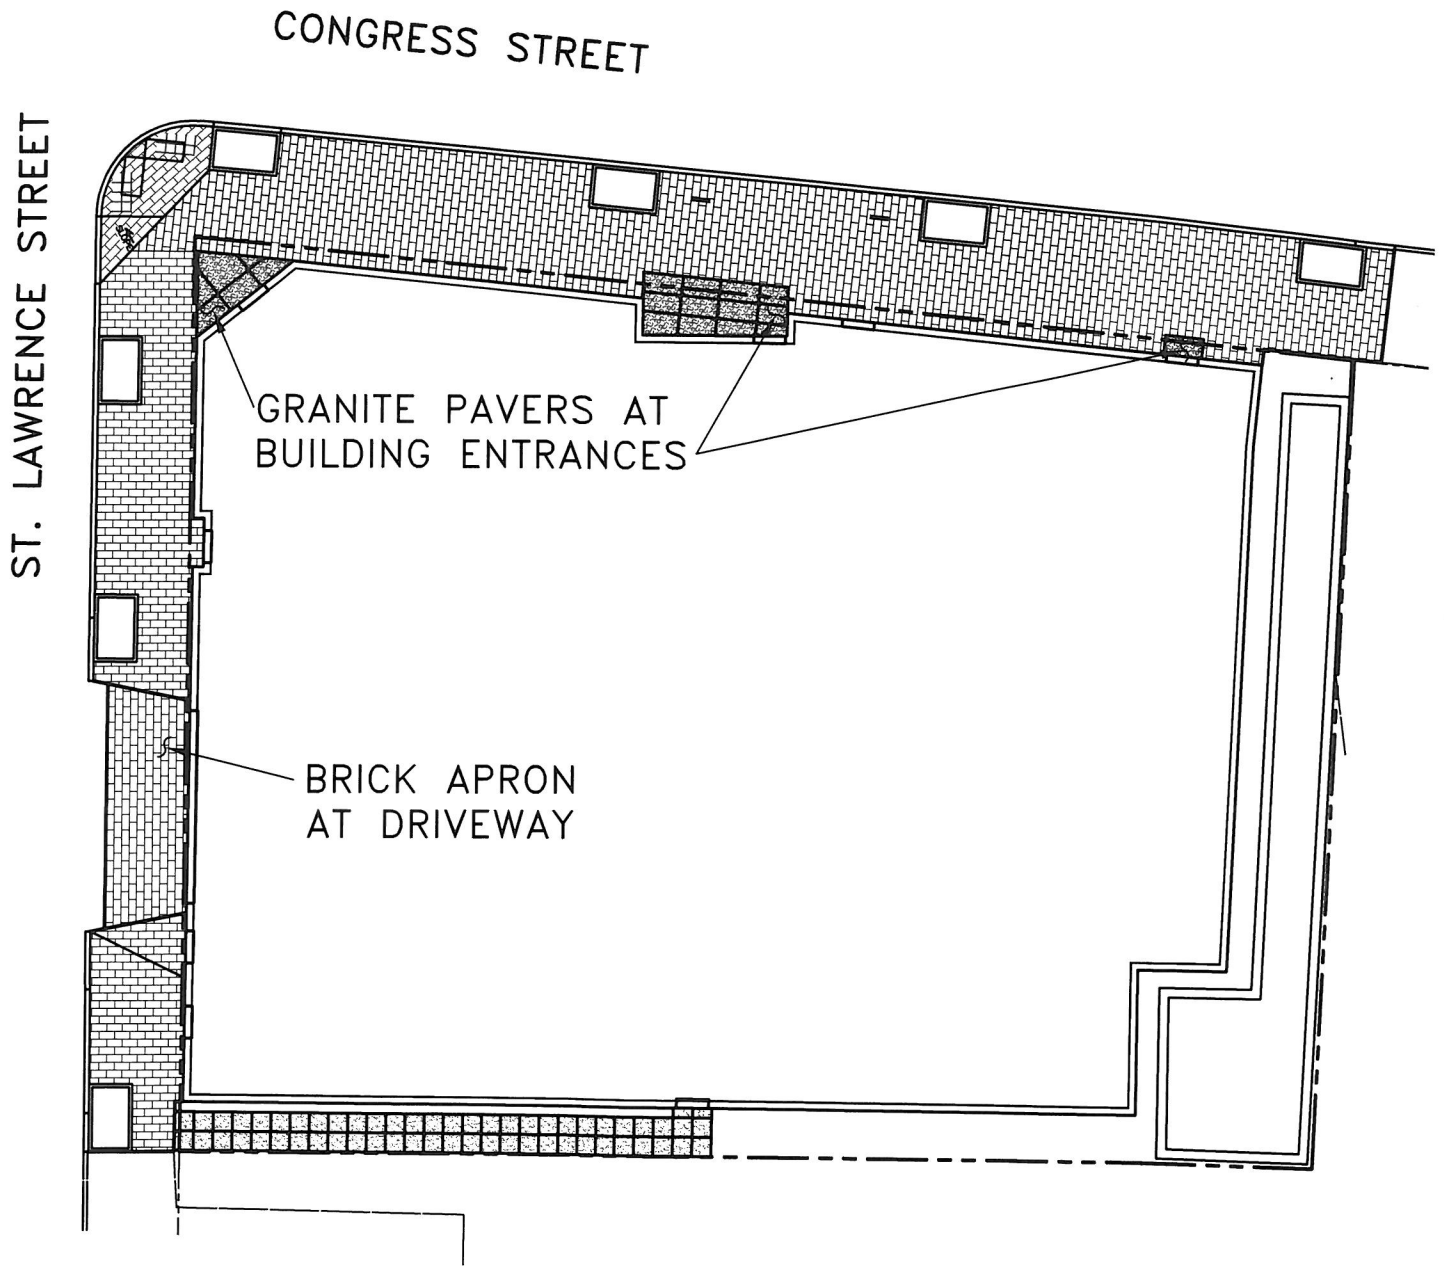

MATERIALS PLAN

118 on MUNJOY HILL
118 CONGRESS STREET, PORTLAND, ME

SCALE: 1"=20'

DATE: FEBRUARY 10, 2014