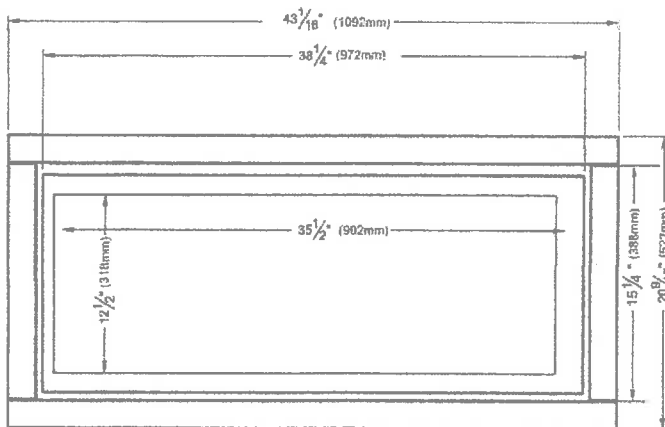

dimensions | 7

NON-COMBUSTIBLE Fire Board

Inner/Outer Faceplate

4 Piece Faceplate/Verona Surround

Project Address:
118 Congress St.
Unit 203

Regency Horizon® HZ40E-10 Gas Fireplace | 7