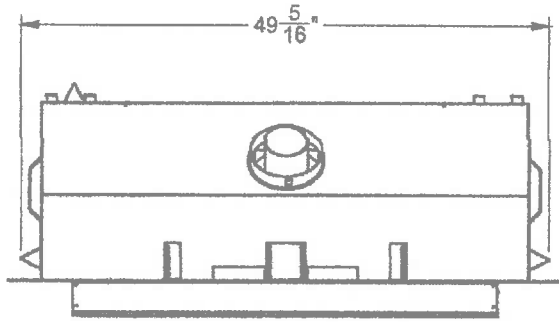

dimensions | 7

NON-COMBUSTIBLE Fire Board

Inner/Outer Faceplate

4 Piece Faceplate/Verona Surround

Project Address:
118 Congress St.
Unit 203

Regency Horizon® HZ40E-10 Gas Fireplace | 7