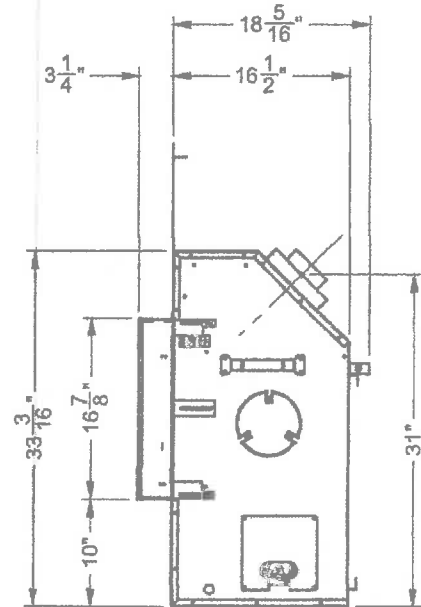

dimensions | 7

NON-COMBUSTIBLE Fire Board

Inner/Outer Faceplate

4 Piece Faceplate/Verona Surround

Project Address:
118 Congress St.
Unit 203

Regency Horizon® HZ40E-10 Gas Fireplace | 7