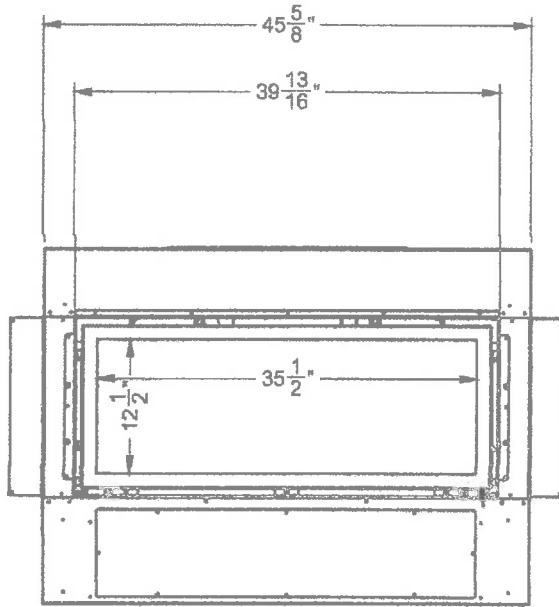

dimensions | 7

NON-COMBUSTIBLE Fire Board

Inner/Outer Faceplate

4 Piece Faceplate/Verona Surround

Project Address:
118 Congress St.
Unit 203

Regency Horizon® HZ40E-10 Gas Fireplace | 7