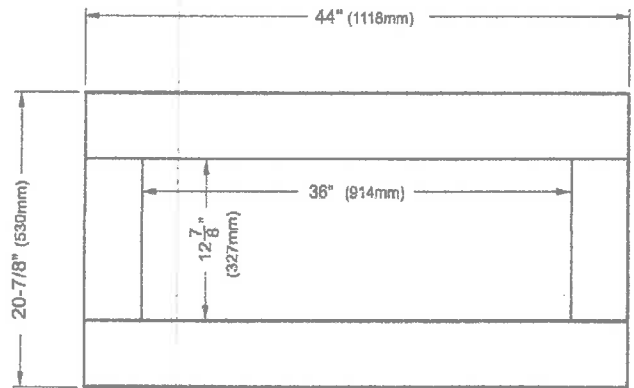

dimensions | 7

NON-COMBUSTIBLE Fire Board

Inner/Outer Faceplate

4 Piece Faceplate/Verona Surround

Project Address:
118 Congress St.
Unit 203

Regency Horizon® HZ40E-10 Gas Fireplace | 7