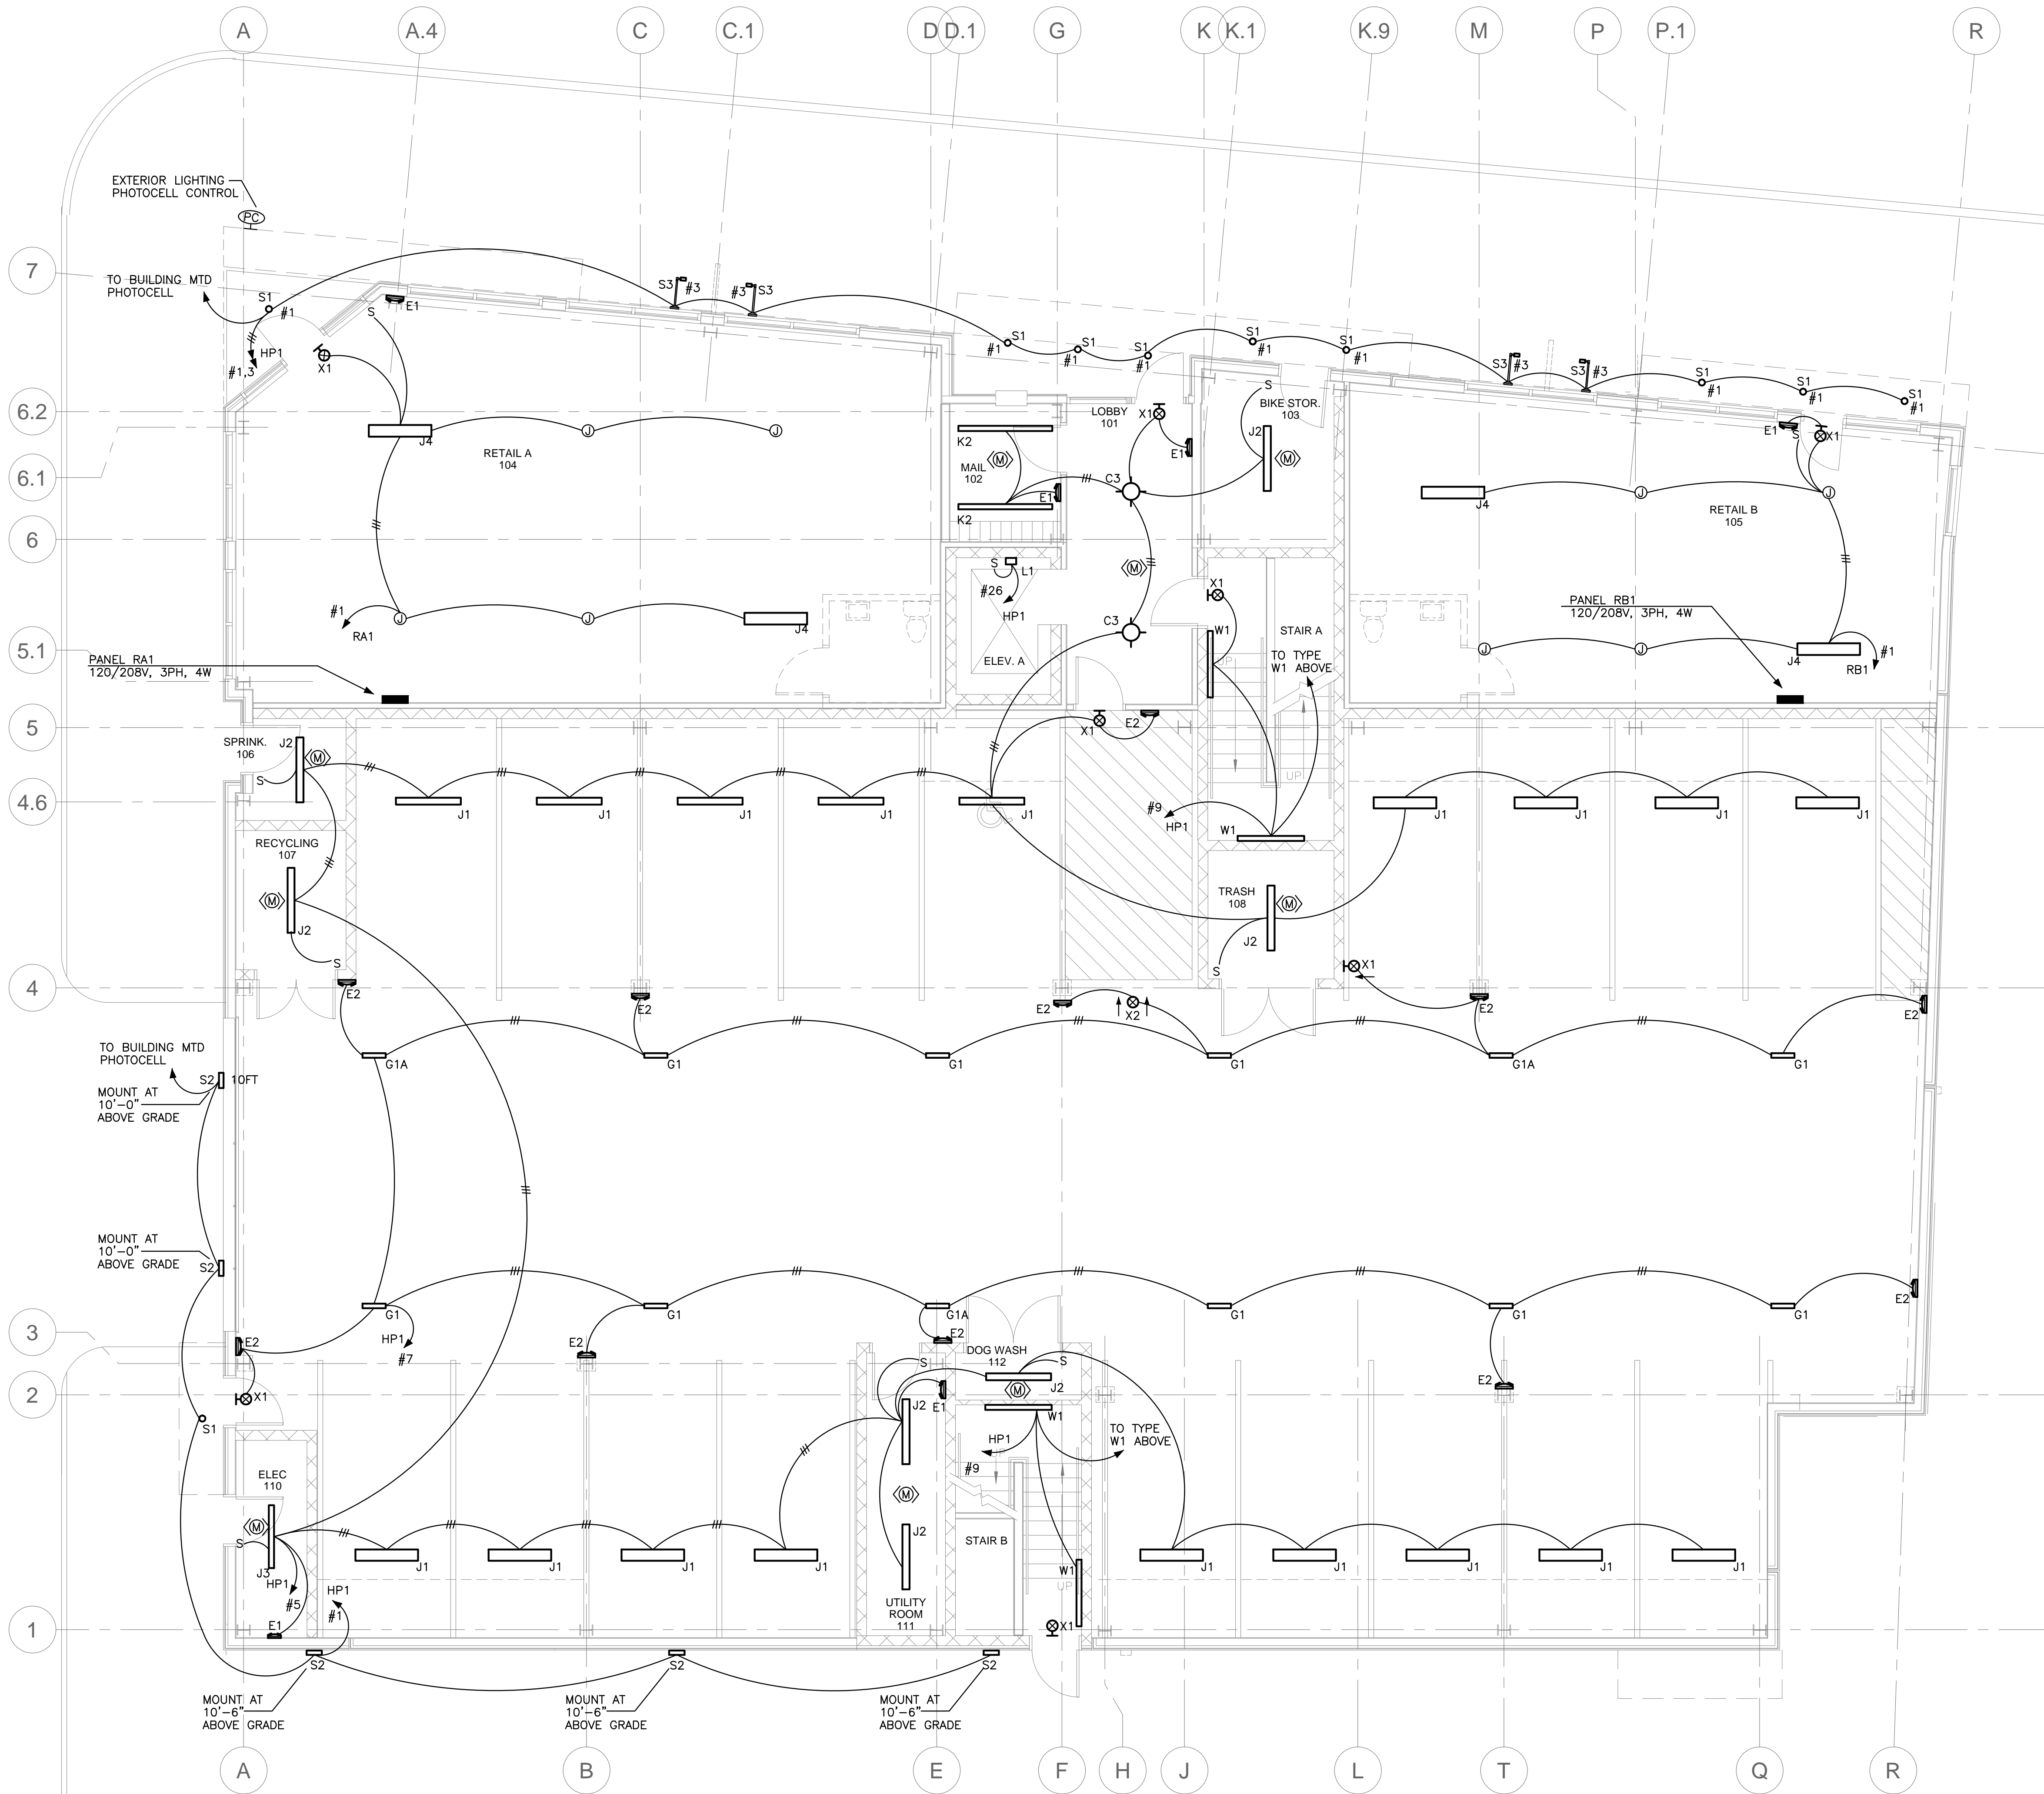

CONGRESS STREET

Prepared For:
118 on Munjoy Hill, LLC
118 Congress Street
Portland, Maine

Consultant:
Bartlett Design
LIGHTING & ELECTRICAL ENGINEERING
48 Union Wharf Portland, ME 04101
TEL: (207) 443-3447 FAX: (207) 443-6900

Architect:
ARCHETYPE architects
48 Union Wharf Portland, Maine 04101
(207) 772-6022 ARCHETYPE@ARCHETYPEPA.COM

Project:
118 ON MUNJOY HILL
118 CONGRESS STREET
PORTLAND, MAINE

Revisions:
01/27/14 50% Pricing Set
02/24/14 100% Construction Documents

Date: 27 JAN 2014
Scale: 3/16" = 1'-0"
GROUND FLOOR LIGHTING PLAN

E2.01