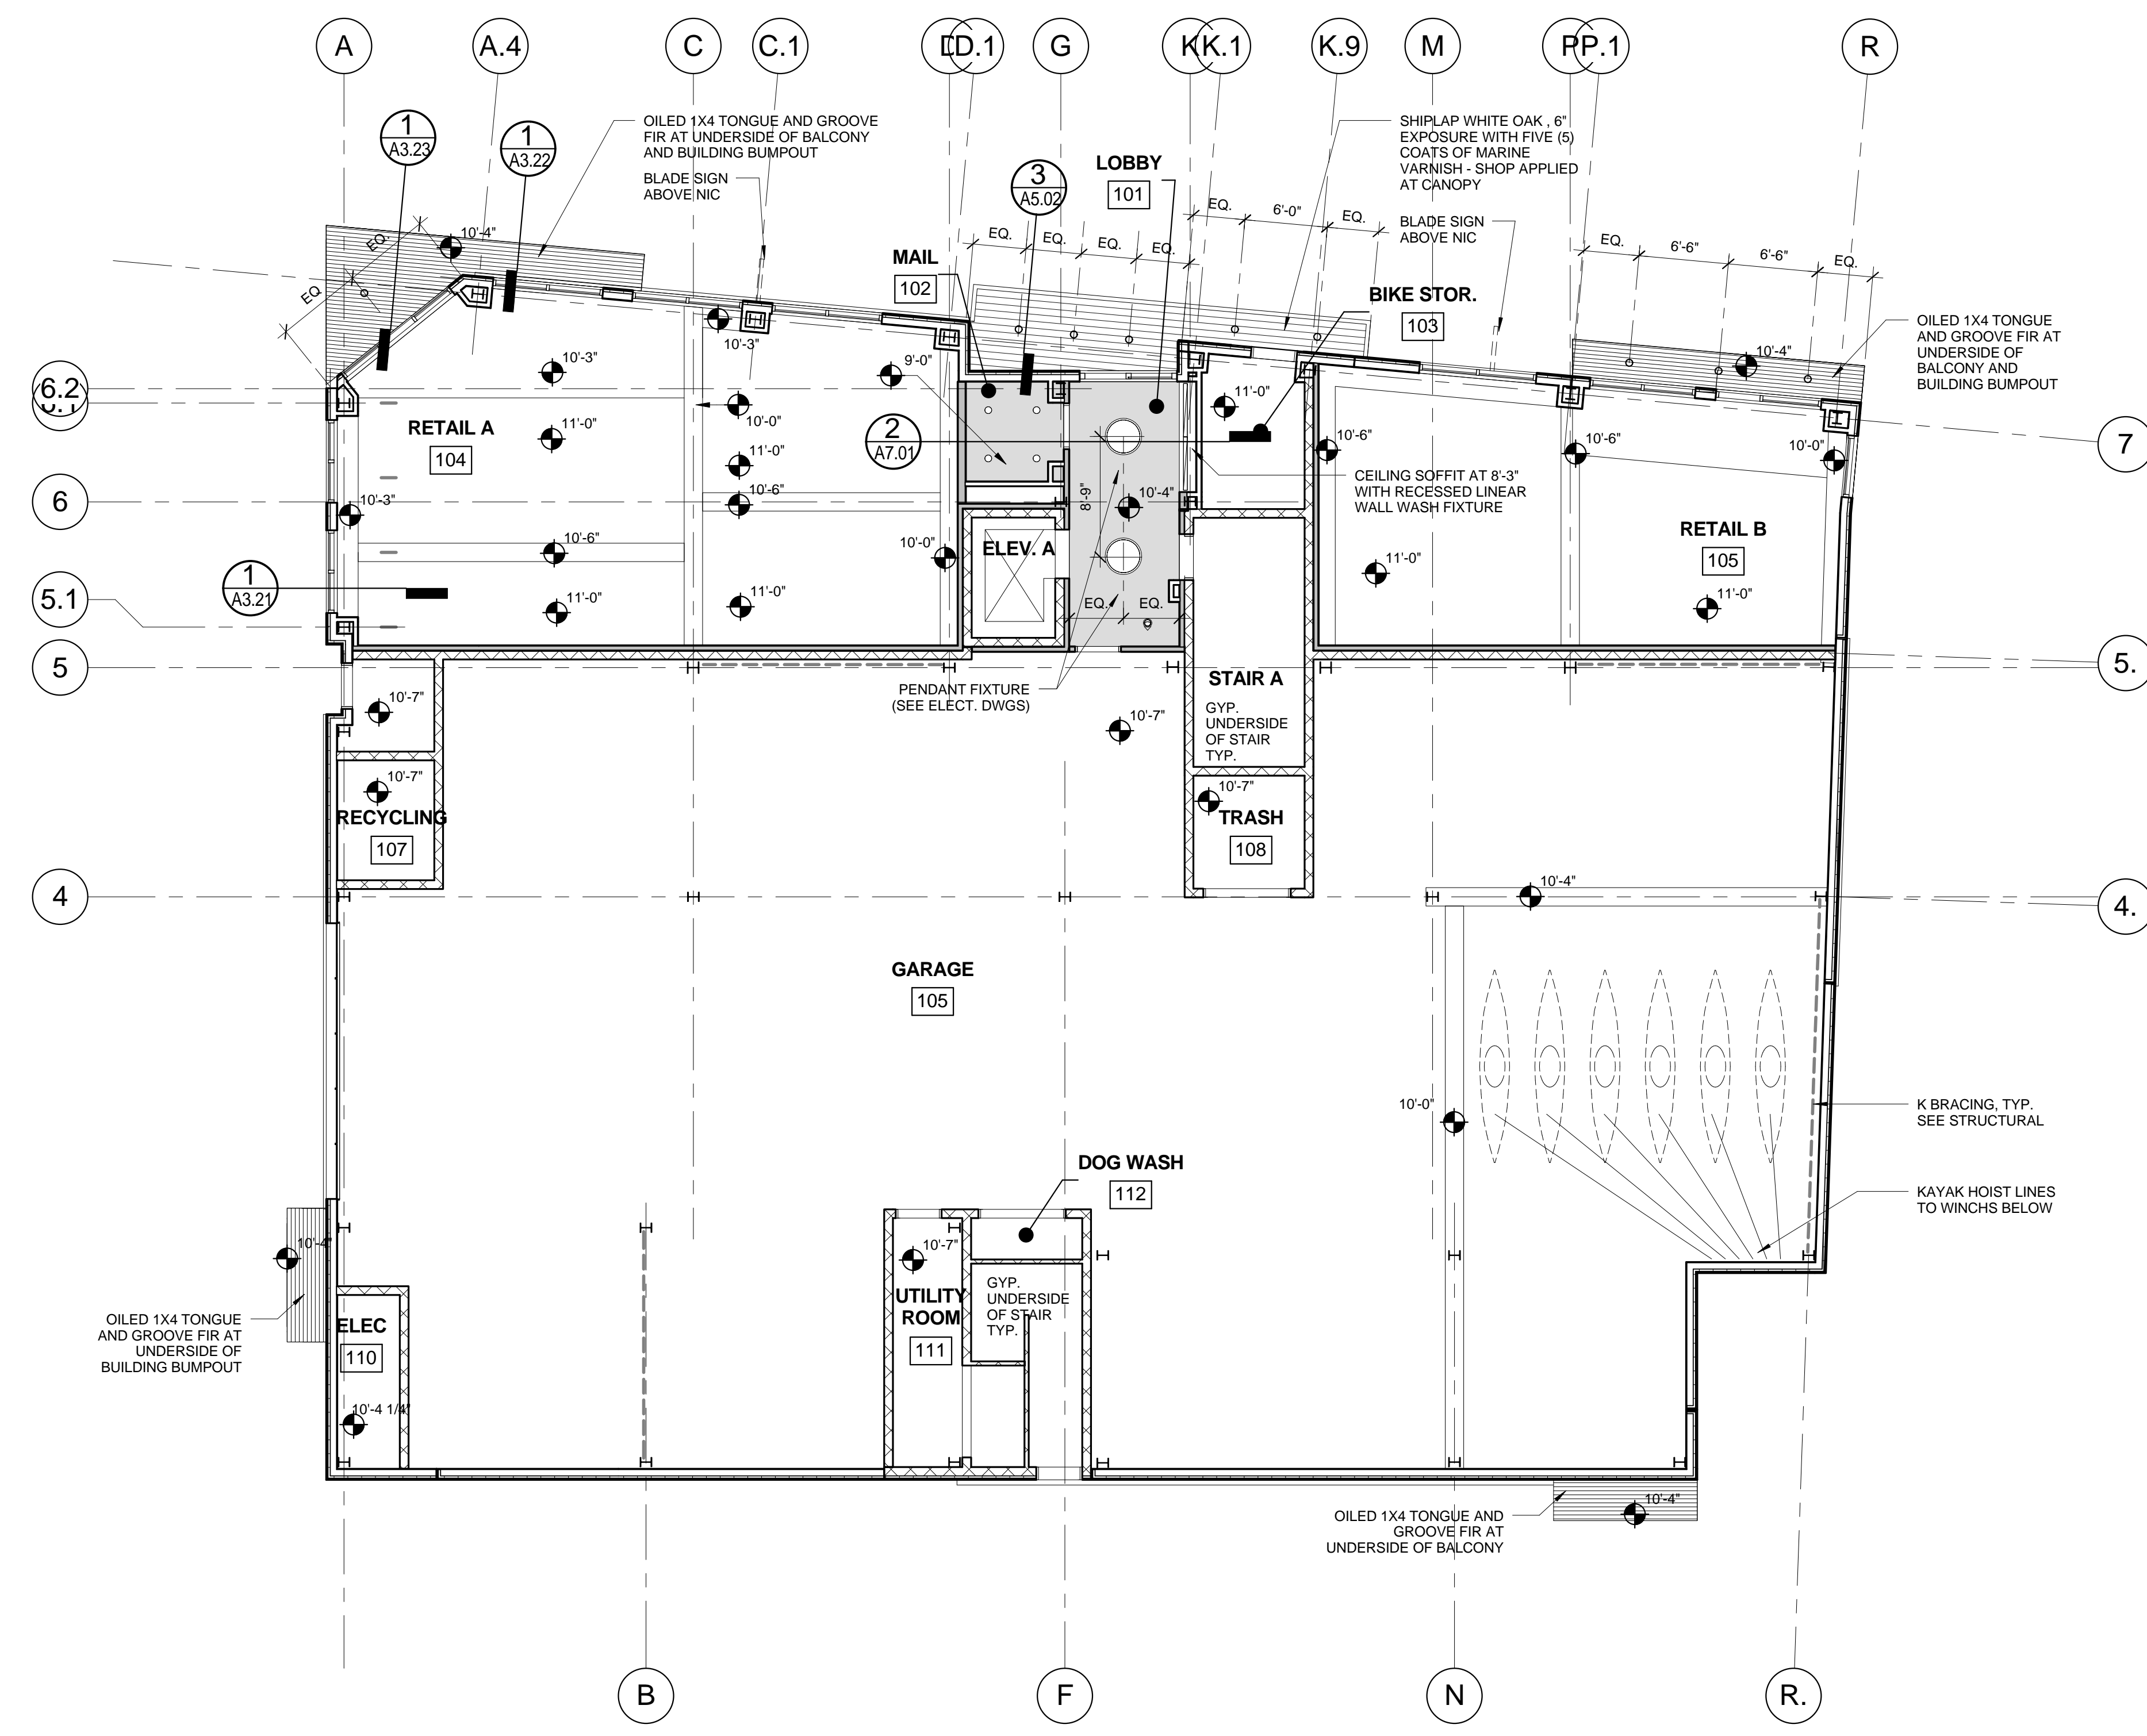

Prepared For:
118 on Munjoy Hill, LLC
 118 CONGRESS STREET
 PORTLAND, ME 04101

Consultant:
ARCHETYPE architects
 48 Union Wharf Portland, Maine 04101
 (207) 772-6022 Fax (207) 772-4056

Project:
118 ON MUNJOY HILL
 118 CONGRESS STREET
 PORTLAND, MAINE

Date: 07 MAR 2014
 Scale: As indicated
RCP - FIRST FLOOR

A7.01

1 | 1ST FLOOR
 1/8" = 1'-0"
 0 2' 4' 8' 16'

2 | SECTION AT ENTRANCE LOBBY
 1/4" = 1'-0"
 0 4' 8'