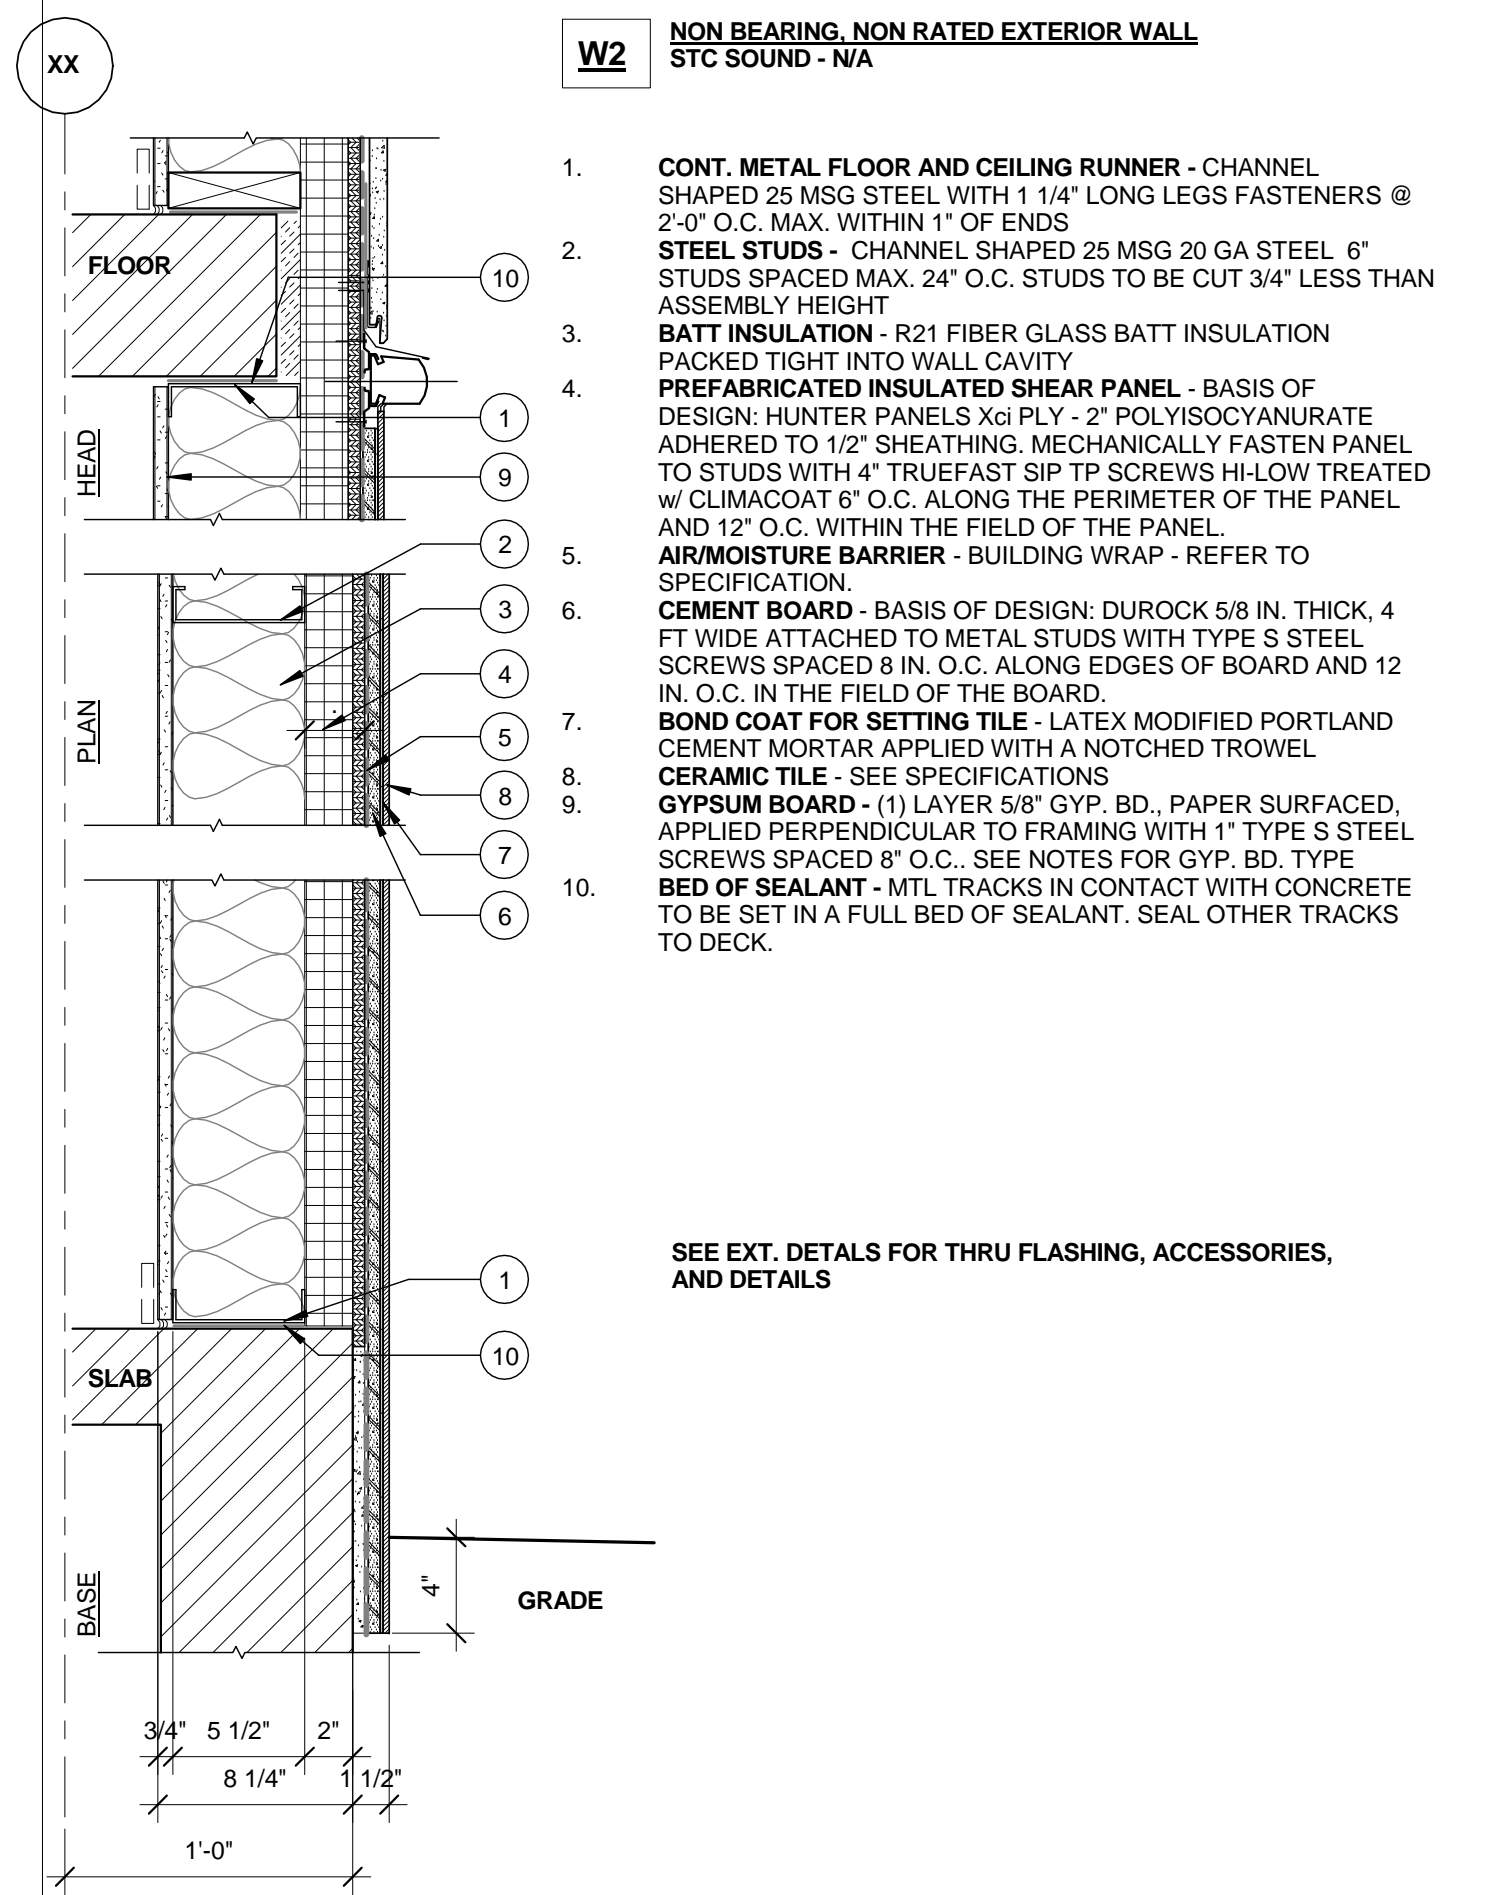

Project:

Revisions:

Date: 07 MAR 2014
Scale: 1 1/2" = 1'-0"

07 MAR 2014

WALL TYPES

A4.01

6 -WALL TYPE 6 - TYPICAL DOG HOUSE

4 -WALL TYPE 4 - TYP EXTERIOR WALL FL 2-4

2 -WALL TYPE 2 - EXTERIOR WALL - TILED

5 -WALL TYPE 5 - EXTERIOR WALL AT STAIR B

3 -WALL TYPE 3 - EXTERIOR WALL - SHIPLAP WOOD

1 -WALL TYPE 1 - TYP EXTERIOR WALL FIRST FL