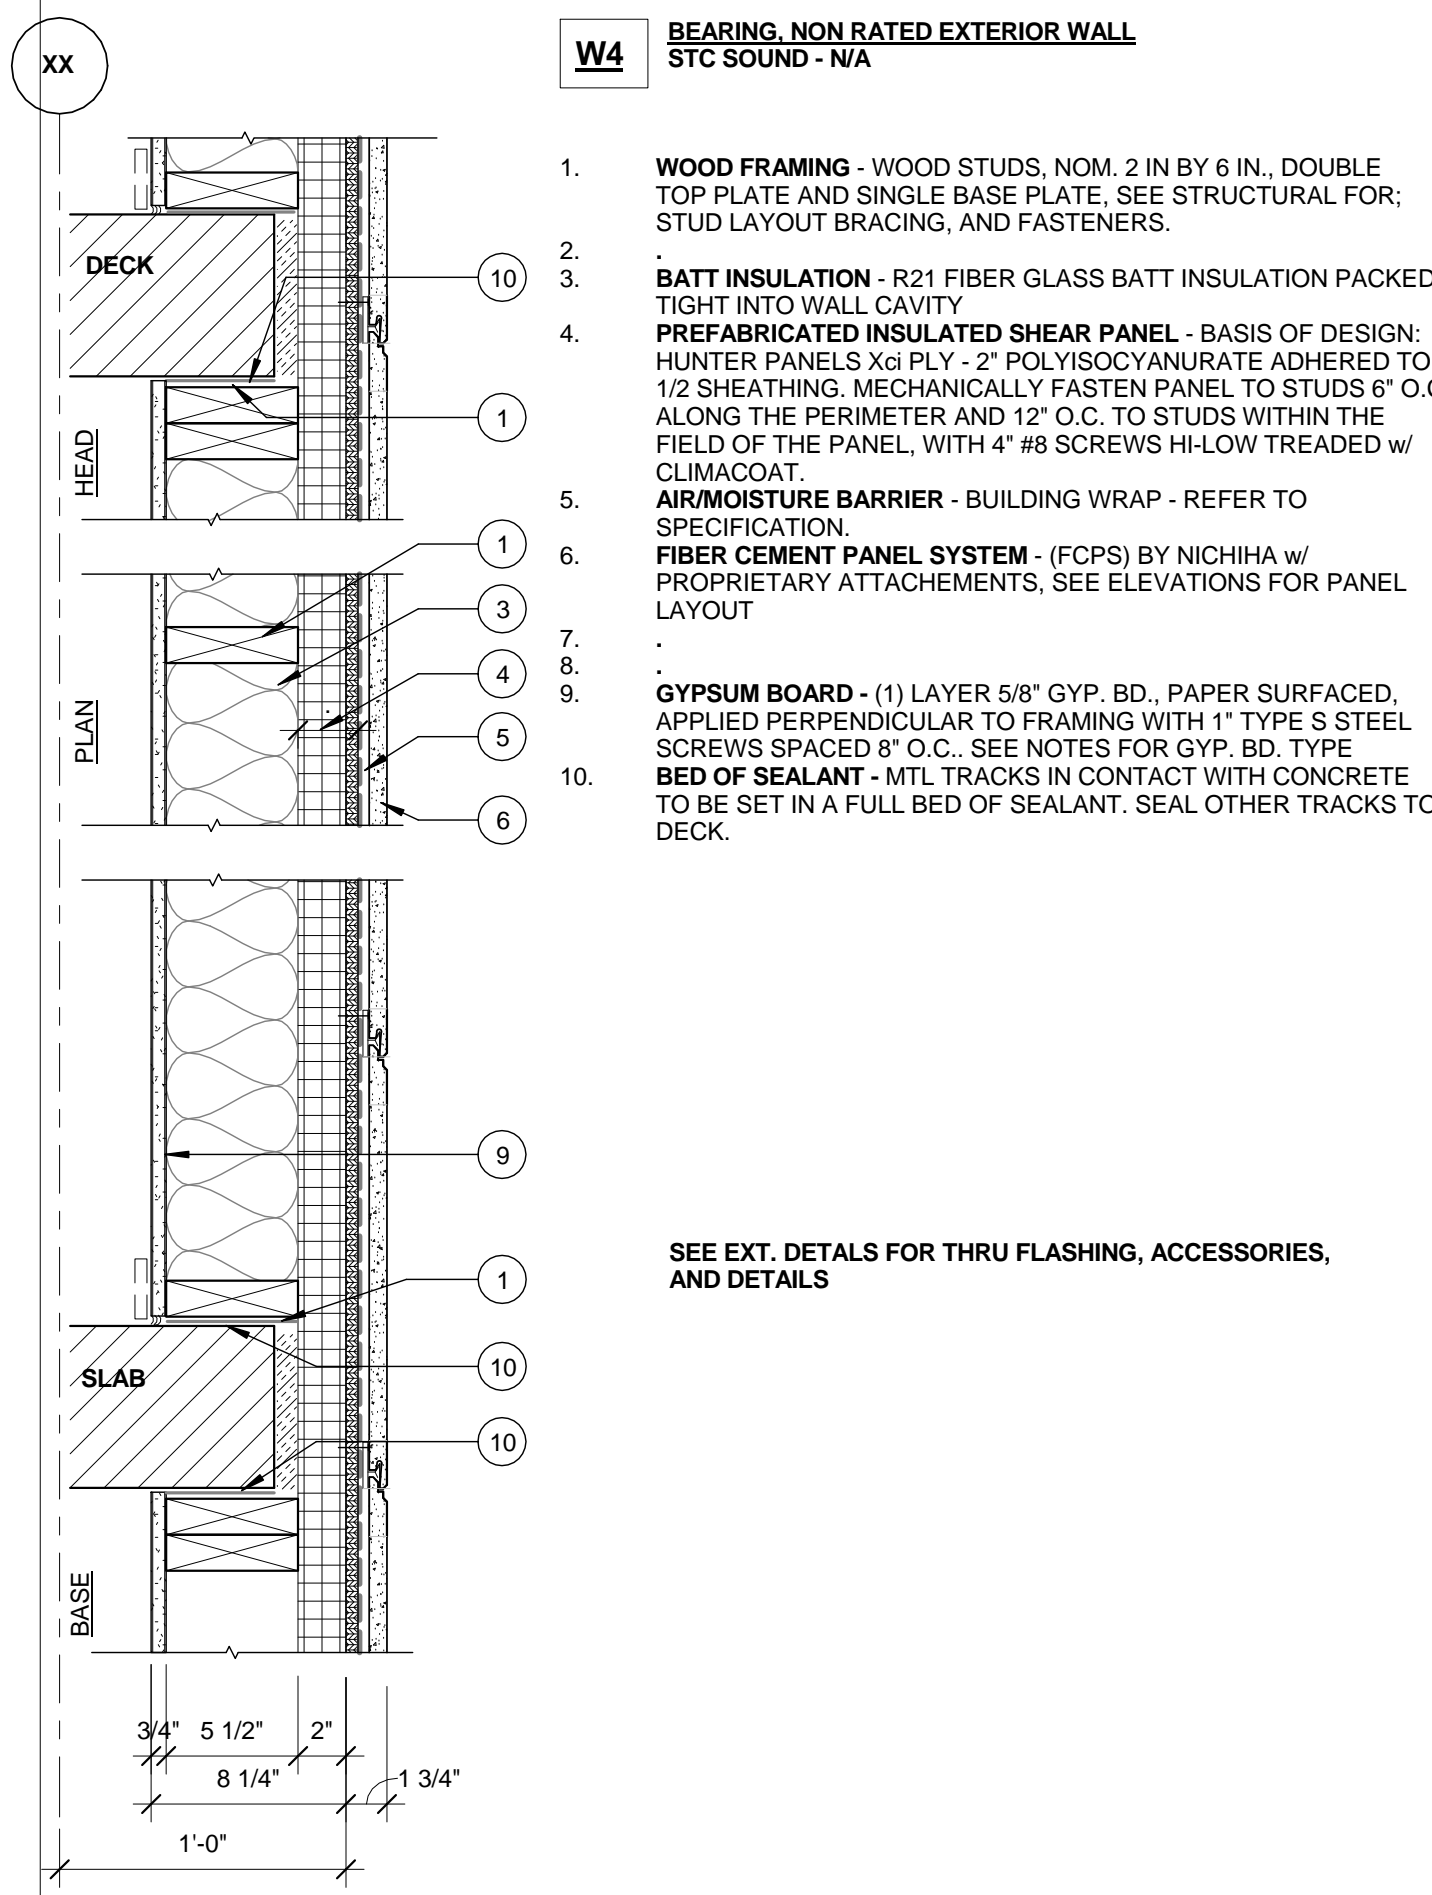

Project:

Revisions:

Date: 07 MAR 2014
Scale: 1 1/2" = 1'-0"

07 MAR 2014

WALL TYPES

A4.01

6 -WALL TYPE 6 - TYPICAL DOG HOUSE

4 -WALL TYPE 4 - TYP EXTERIOR WALL FL 2-4

2 -WALL TYPE 2 - EXTERIOR WALL - TILED

5 -WALL TYPE 5 - EXTERIOR WALL AT STAIR B

3 -WALL TYPE 3 - EXTERIOR WALL - SHIPLAP WOOD

1 -WALL TYPE 1 - TYP EXTERIOR WALL FIRST FL