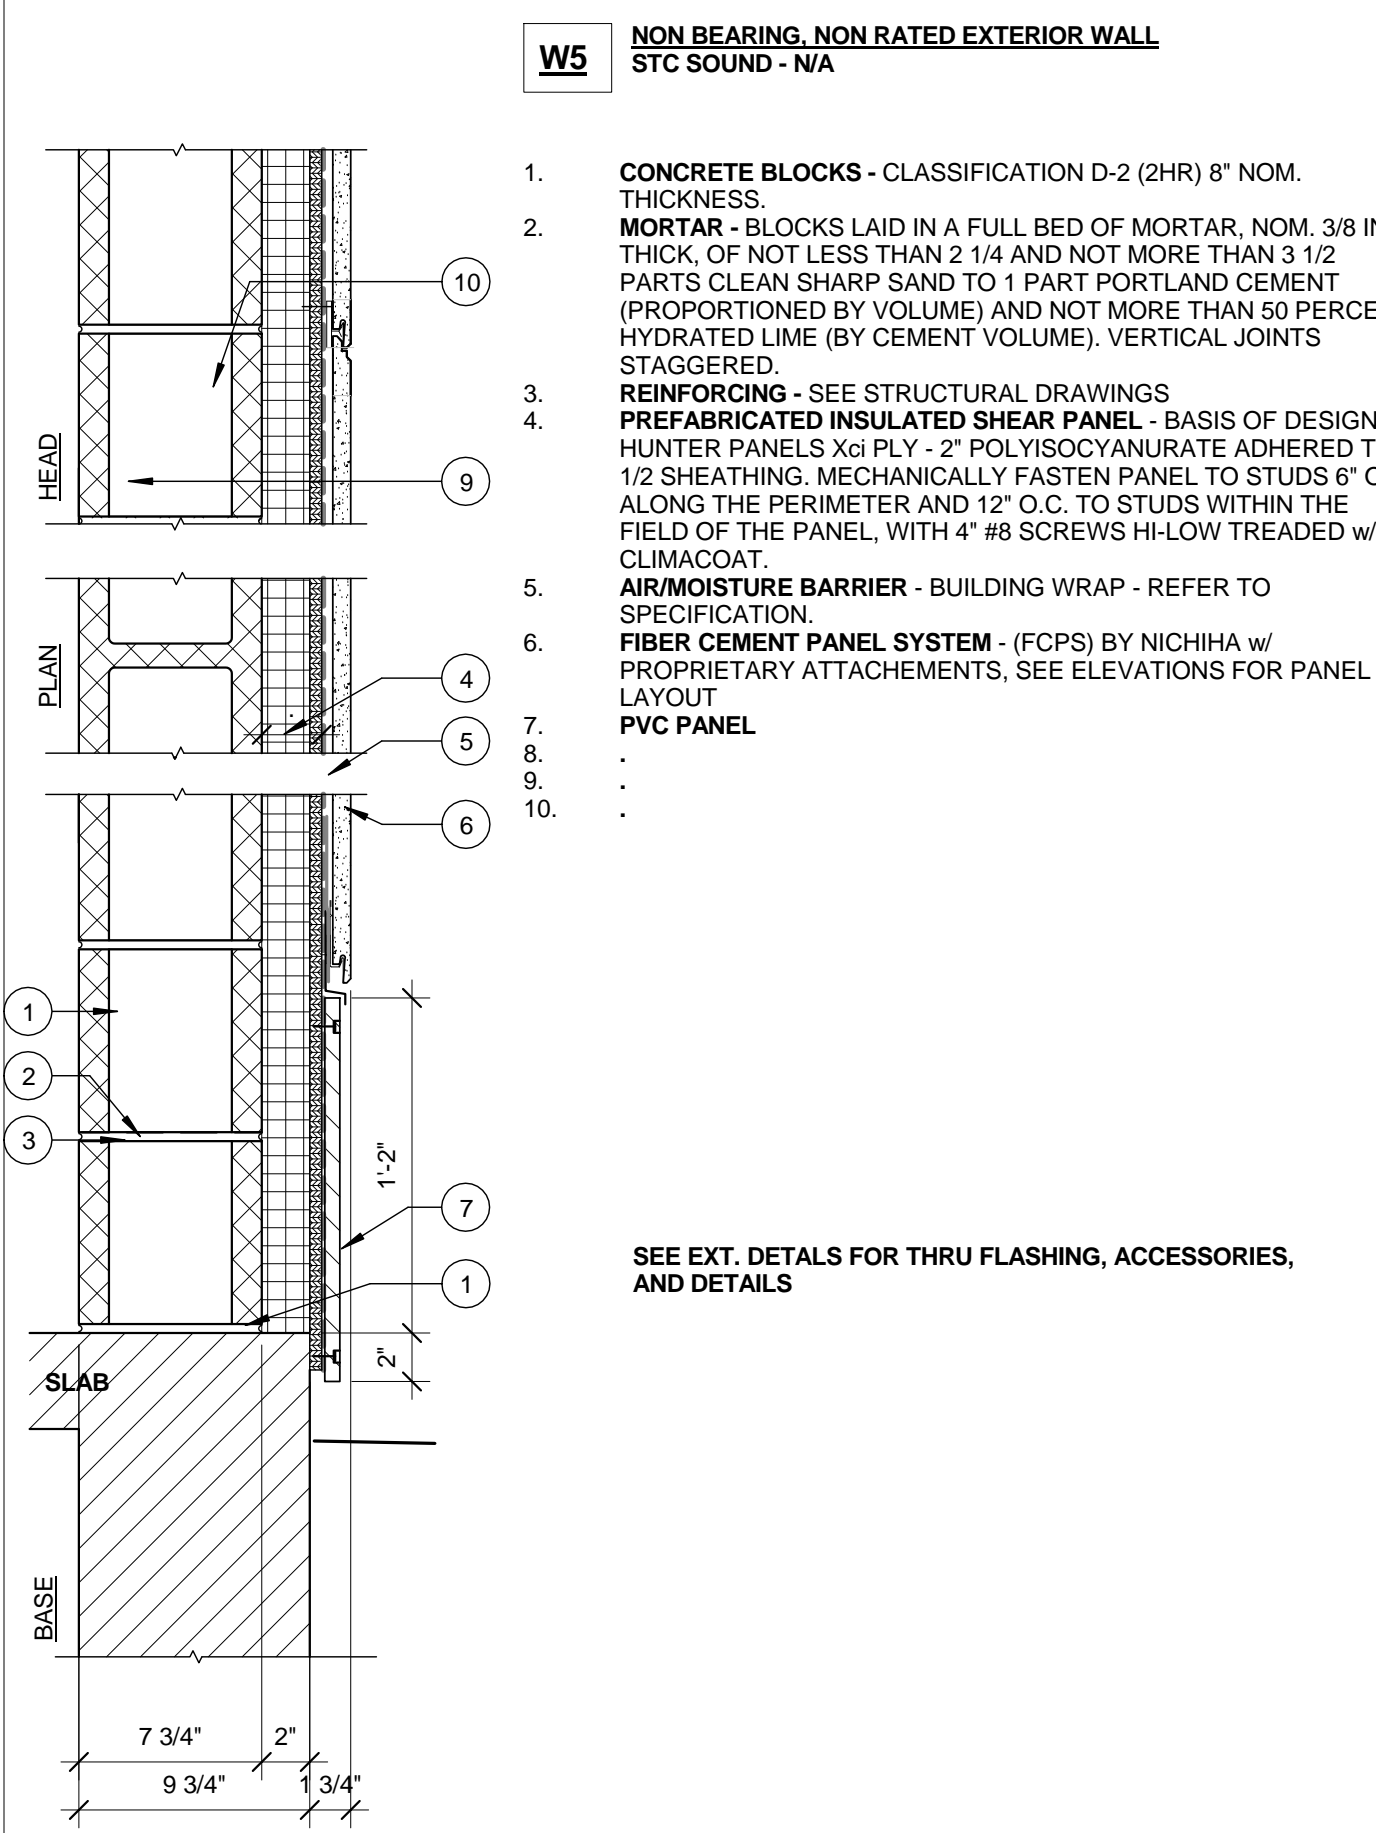

6 -WALL TYPE 6 - TYPICAL DOG HOUSE