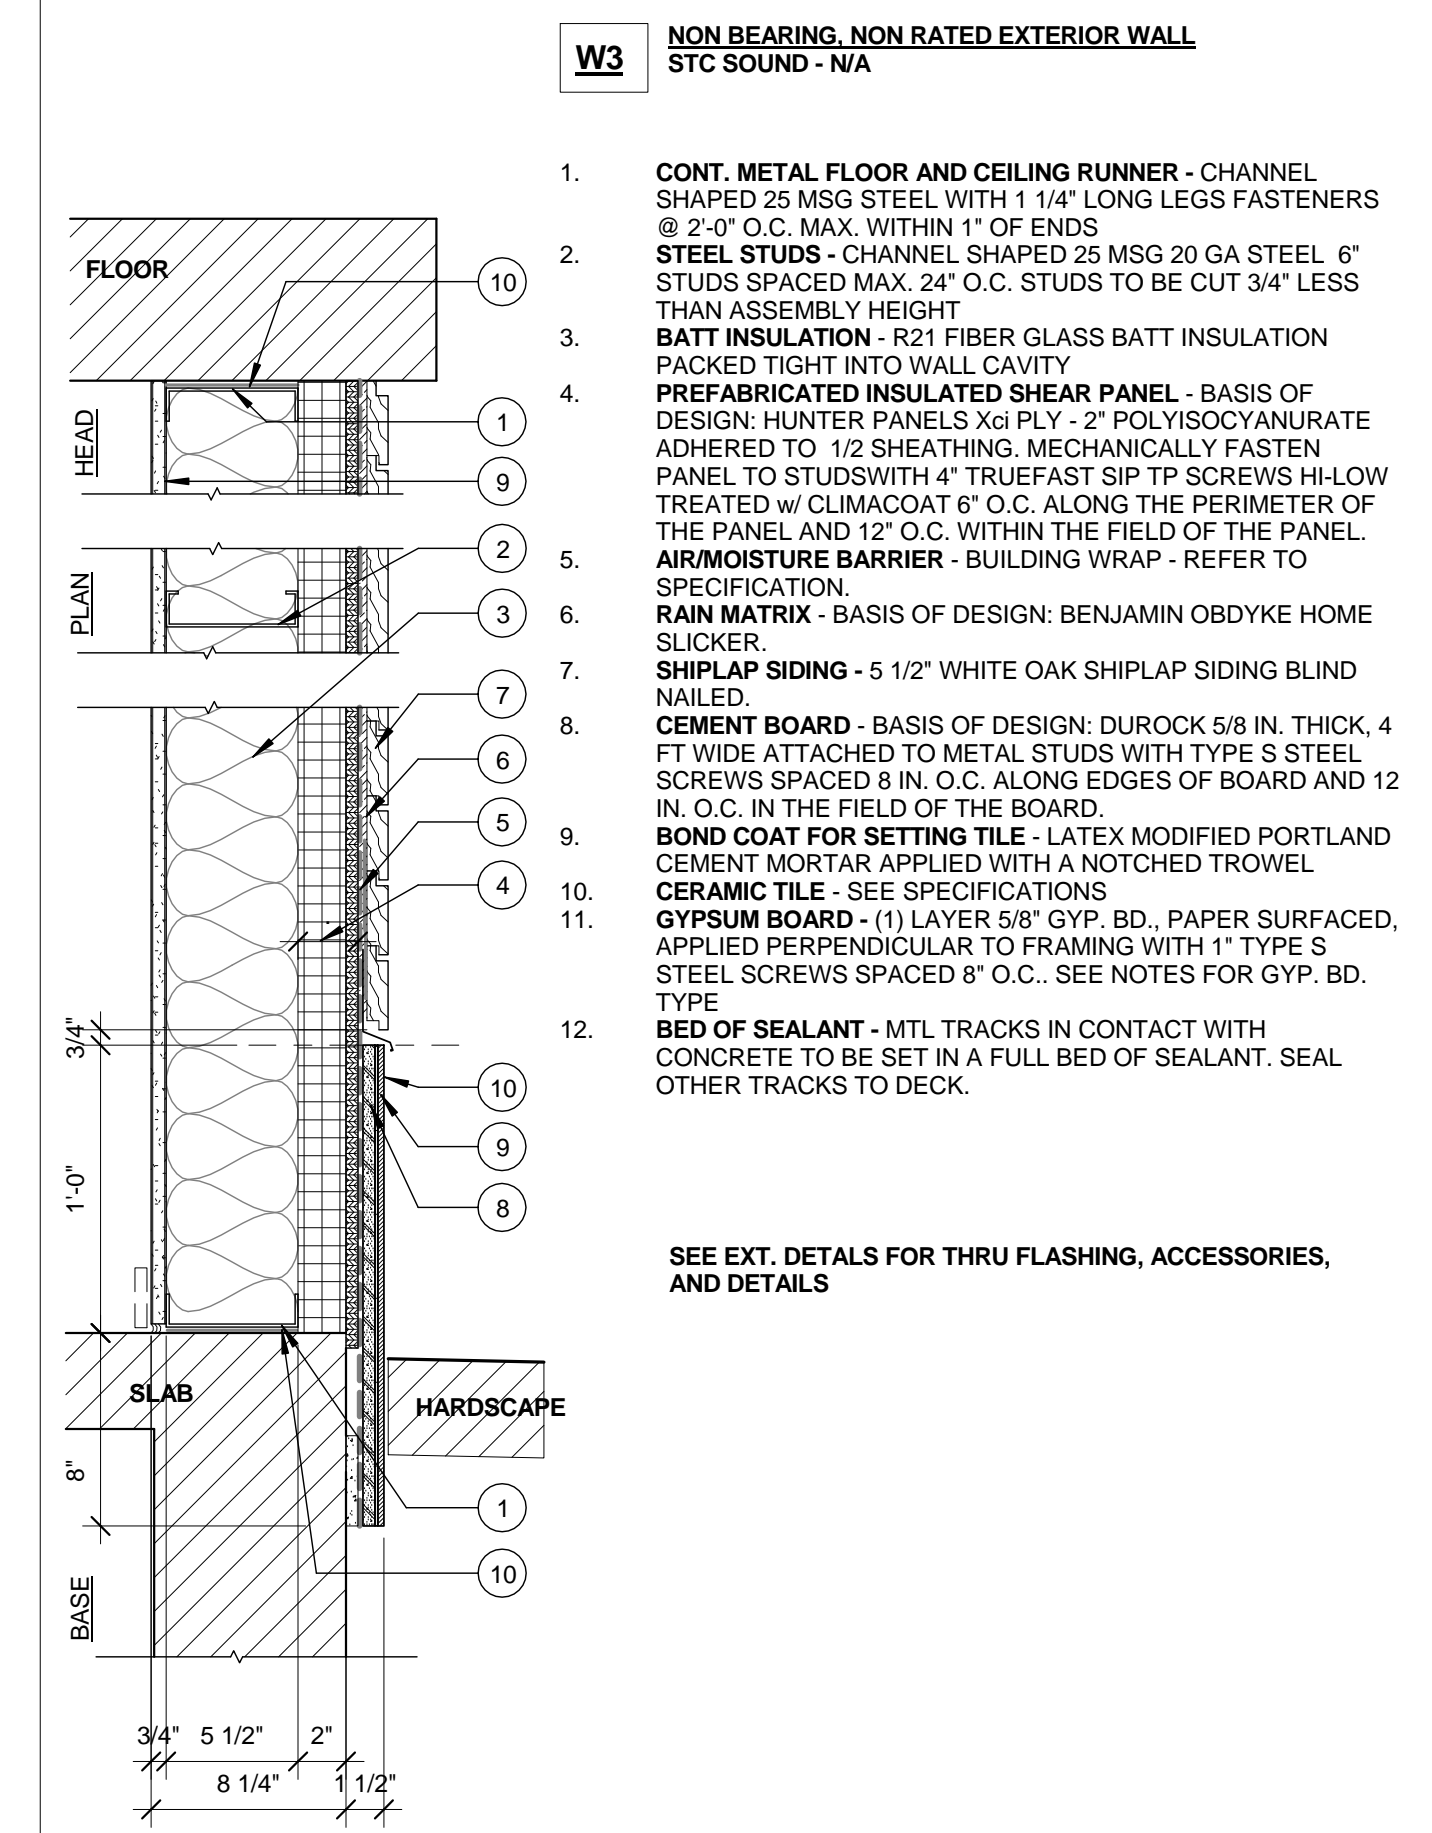

4 -WALL TYPE 4 - TYP EXTERIOR WALL FL 2-4