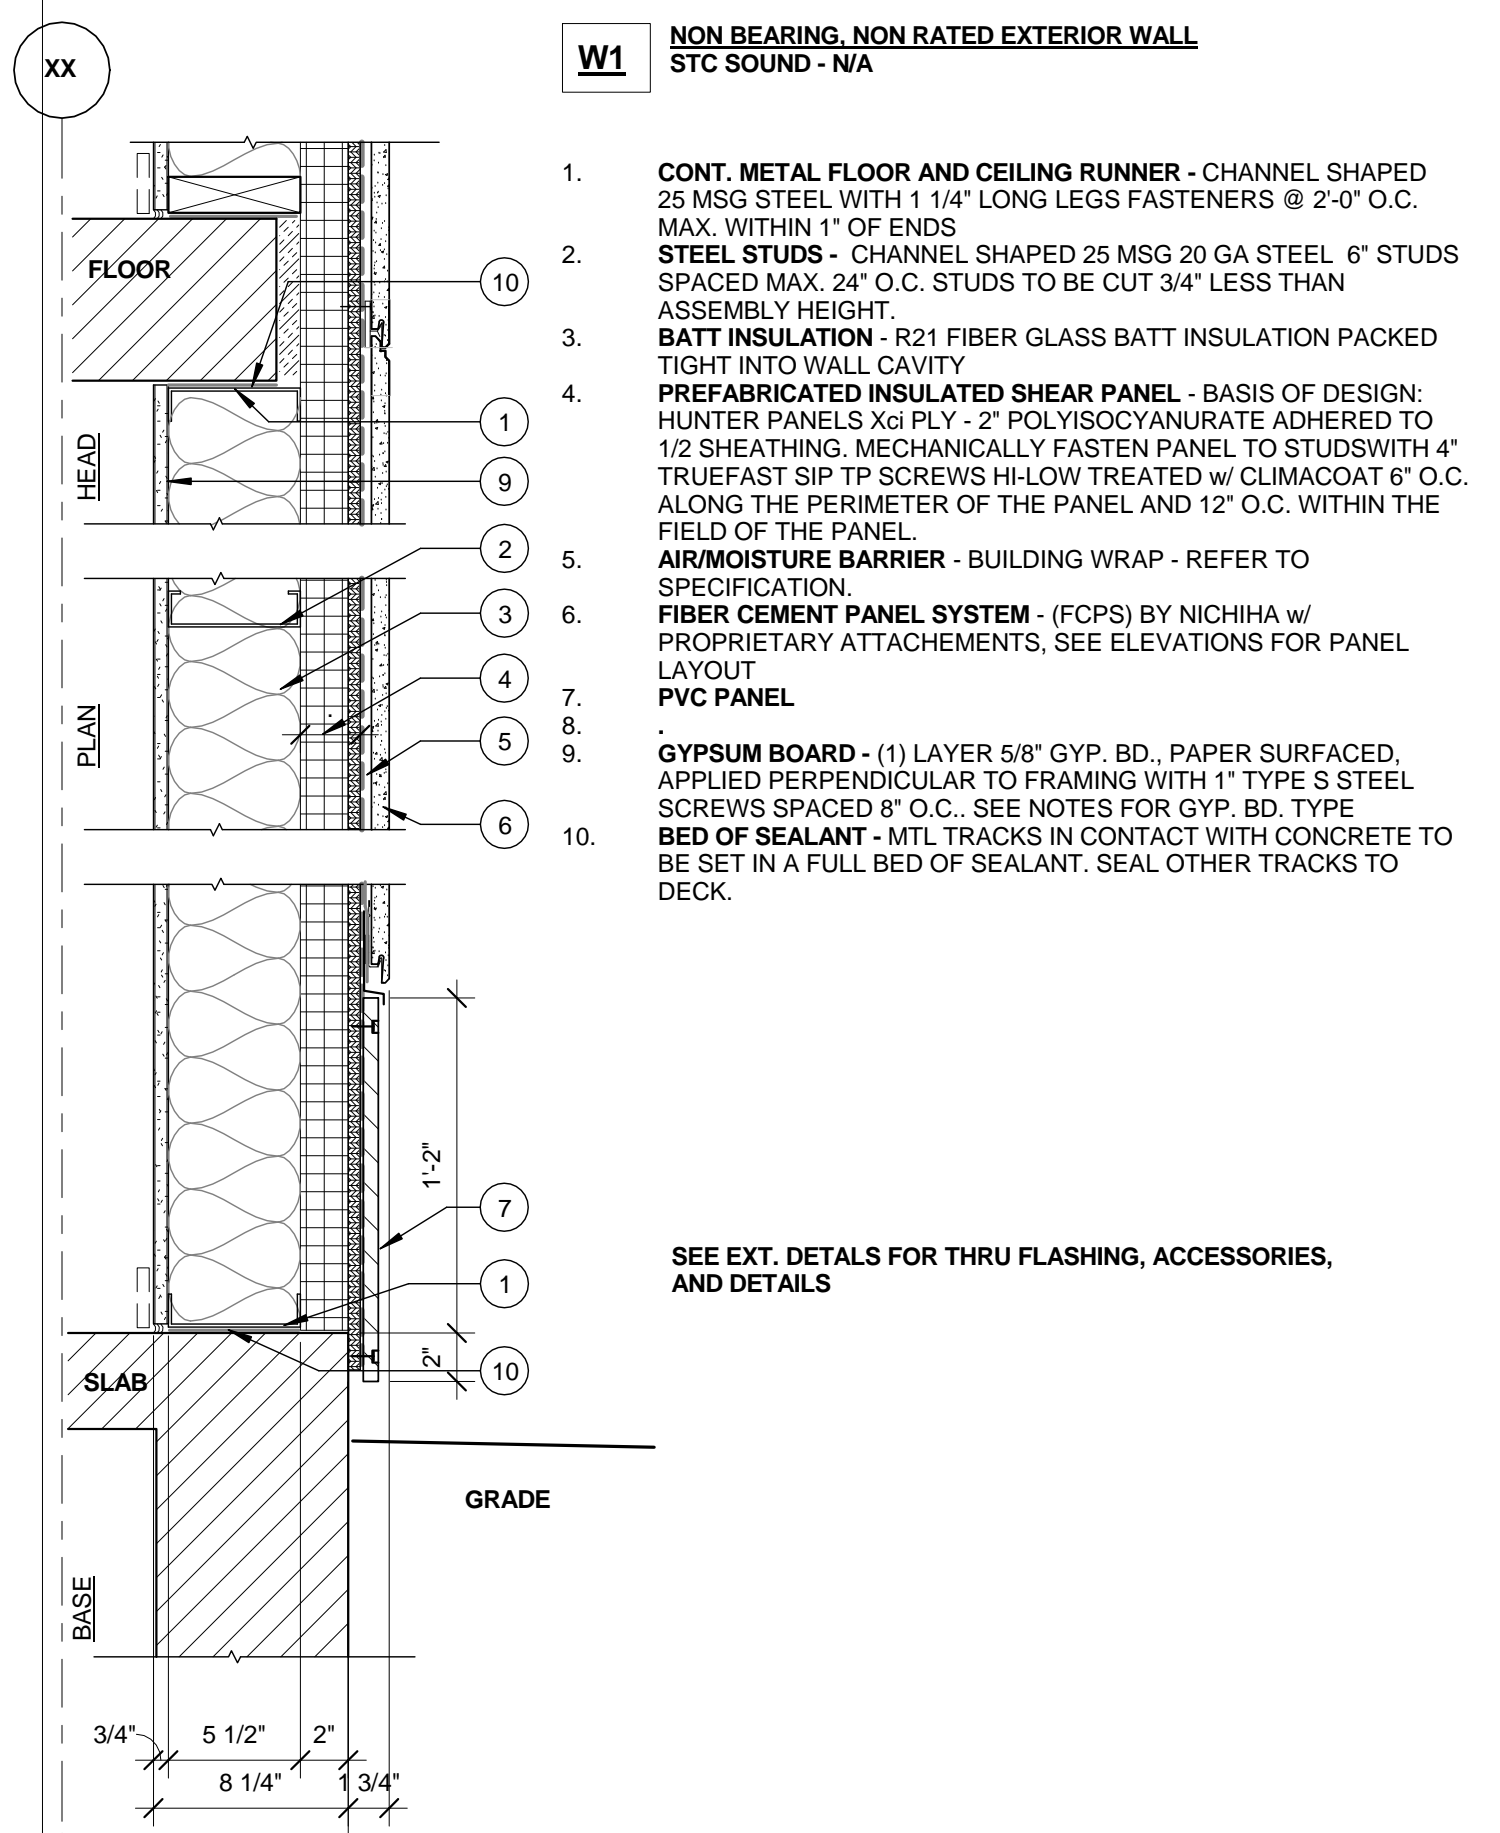

Project:

Revisions:

Date: 07 MAR 2014
Scale: 1 1/2" = 1'-0"

07 MAR 2014

WALL TYPES

A4.01

6 -WALL TYPE 6 - TYPICAL DOG HOUSE

4 -WALL TYPE 4 - TYP EXTERIOR WALL FL 2-4

2 -WALL TYPE 2 - EXTERIOR WALL - TILED

5 -WALL TYPE 5 - EXTERIOR WALL AT STAIR B

3 -WALL TYPE 3 - EXTERIOR WALL - SHIPLAP WOOD

1 -WALL TYPE 1 - TYP EXTERIOR WALL FIRST FL