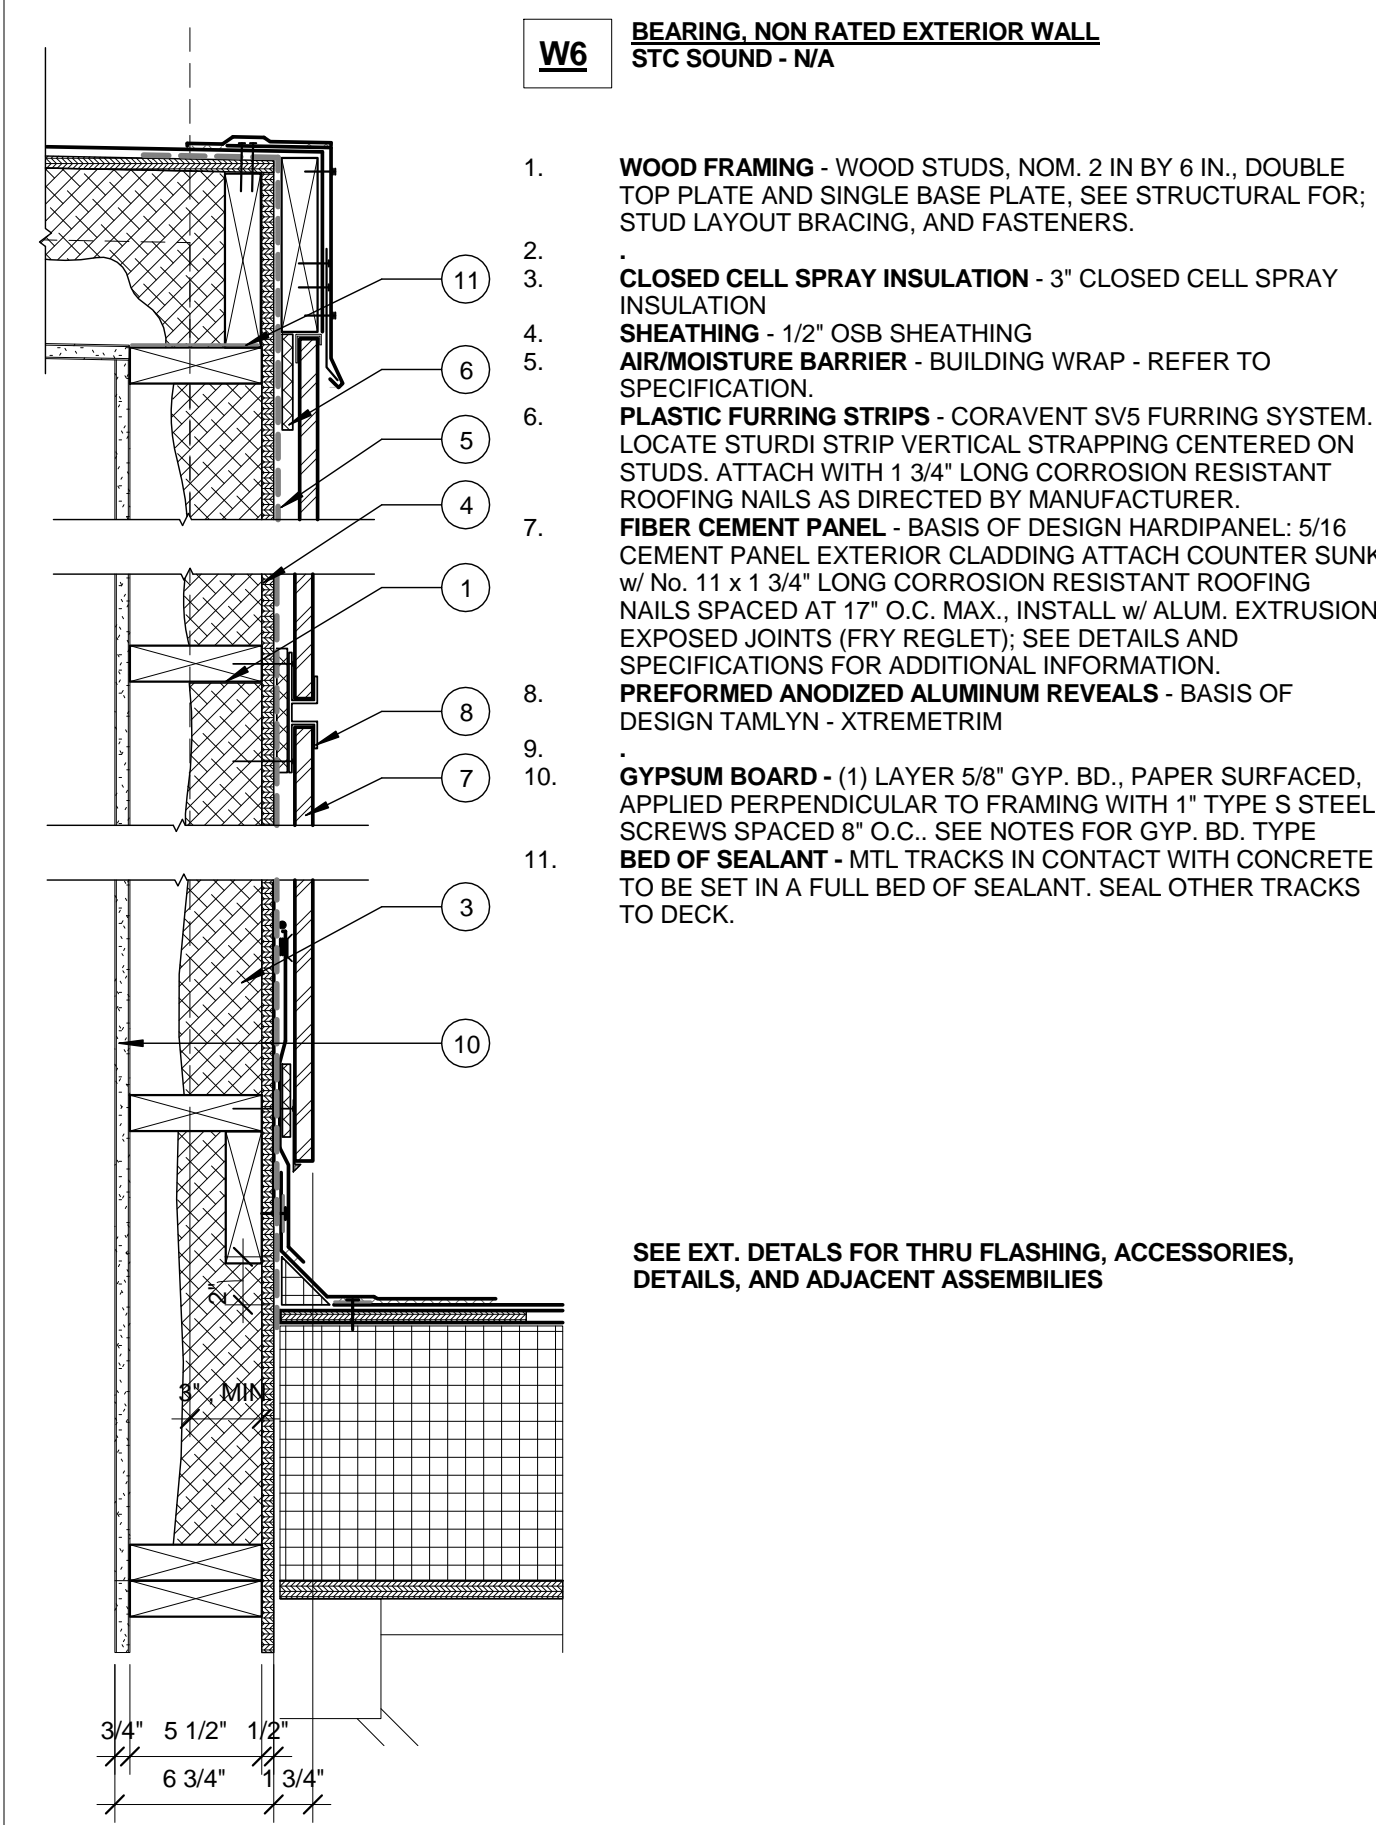

Project:

Revisions:

Date: 07 MAR 2014
Scale: 1 1/2" = 1'-0"

07 MAR 2014

WALL TYPES

A4.01

6 -WALL TYPE 6 - TYPICAL DOG HOUSE

4 -WALL TYPE 4 - TYP EXTERIOR WALL FL 2-4

2 -WALL TYPE 2 - EXTERIOR WALL - TILED

5 -WALL TYPE 5 - EXTERIOR WALL AT STAIR B

3 -WALL TYPE 3 - EXTERIOR WALL - SHIPLAP WOOD

1 -WALL TYPE 1 - TYP EXTERIOR WALL FIRST FL