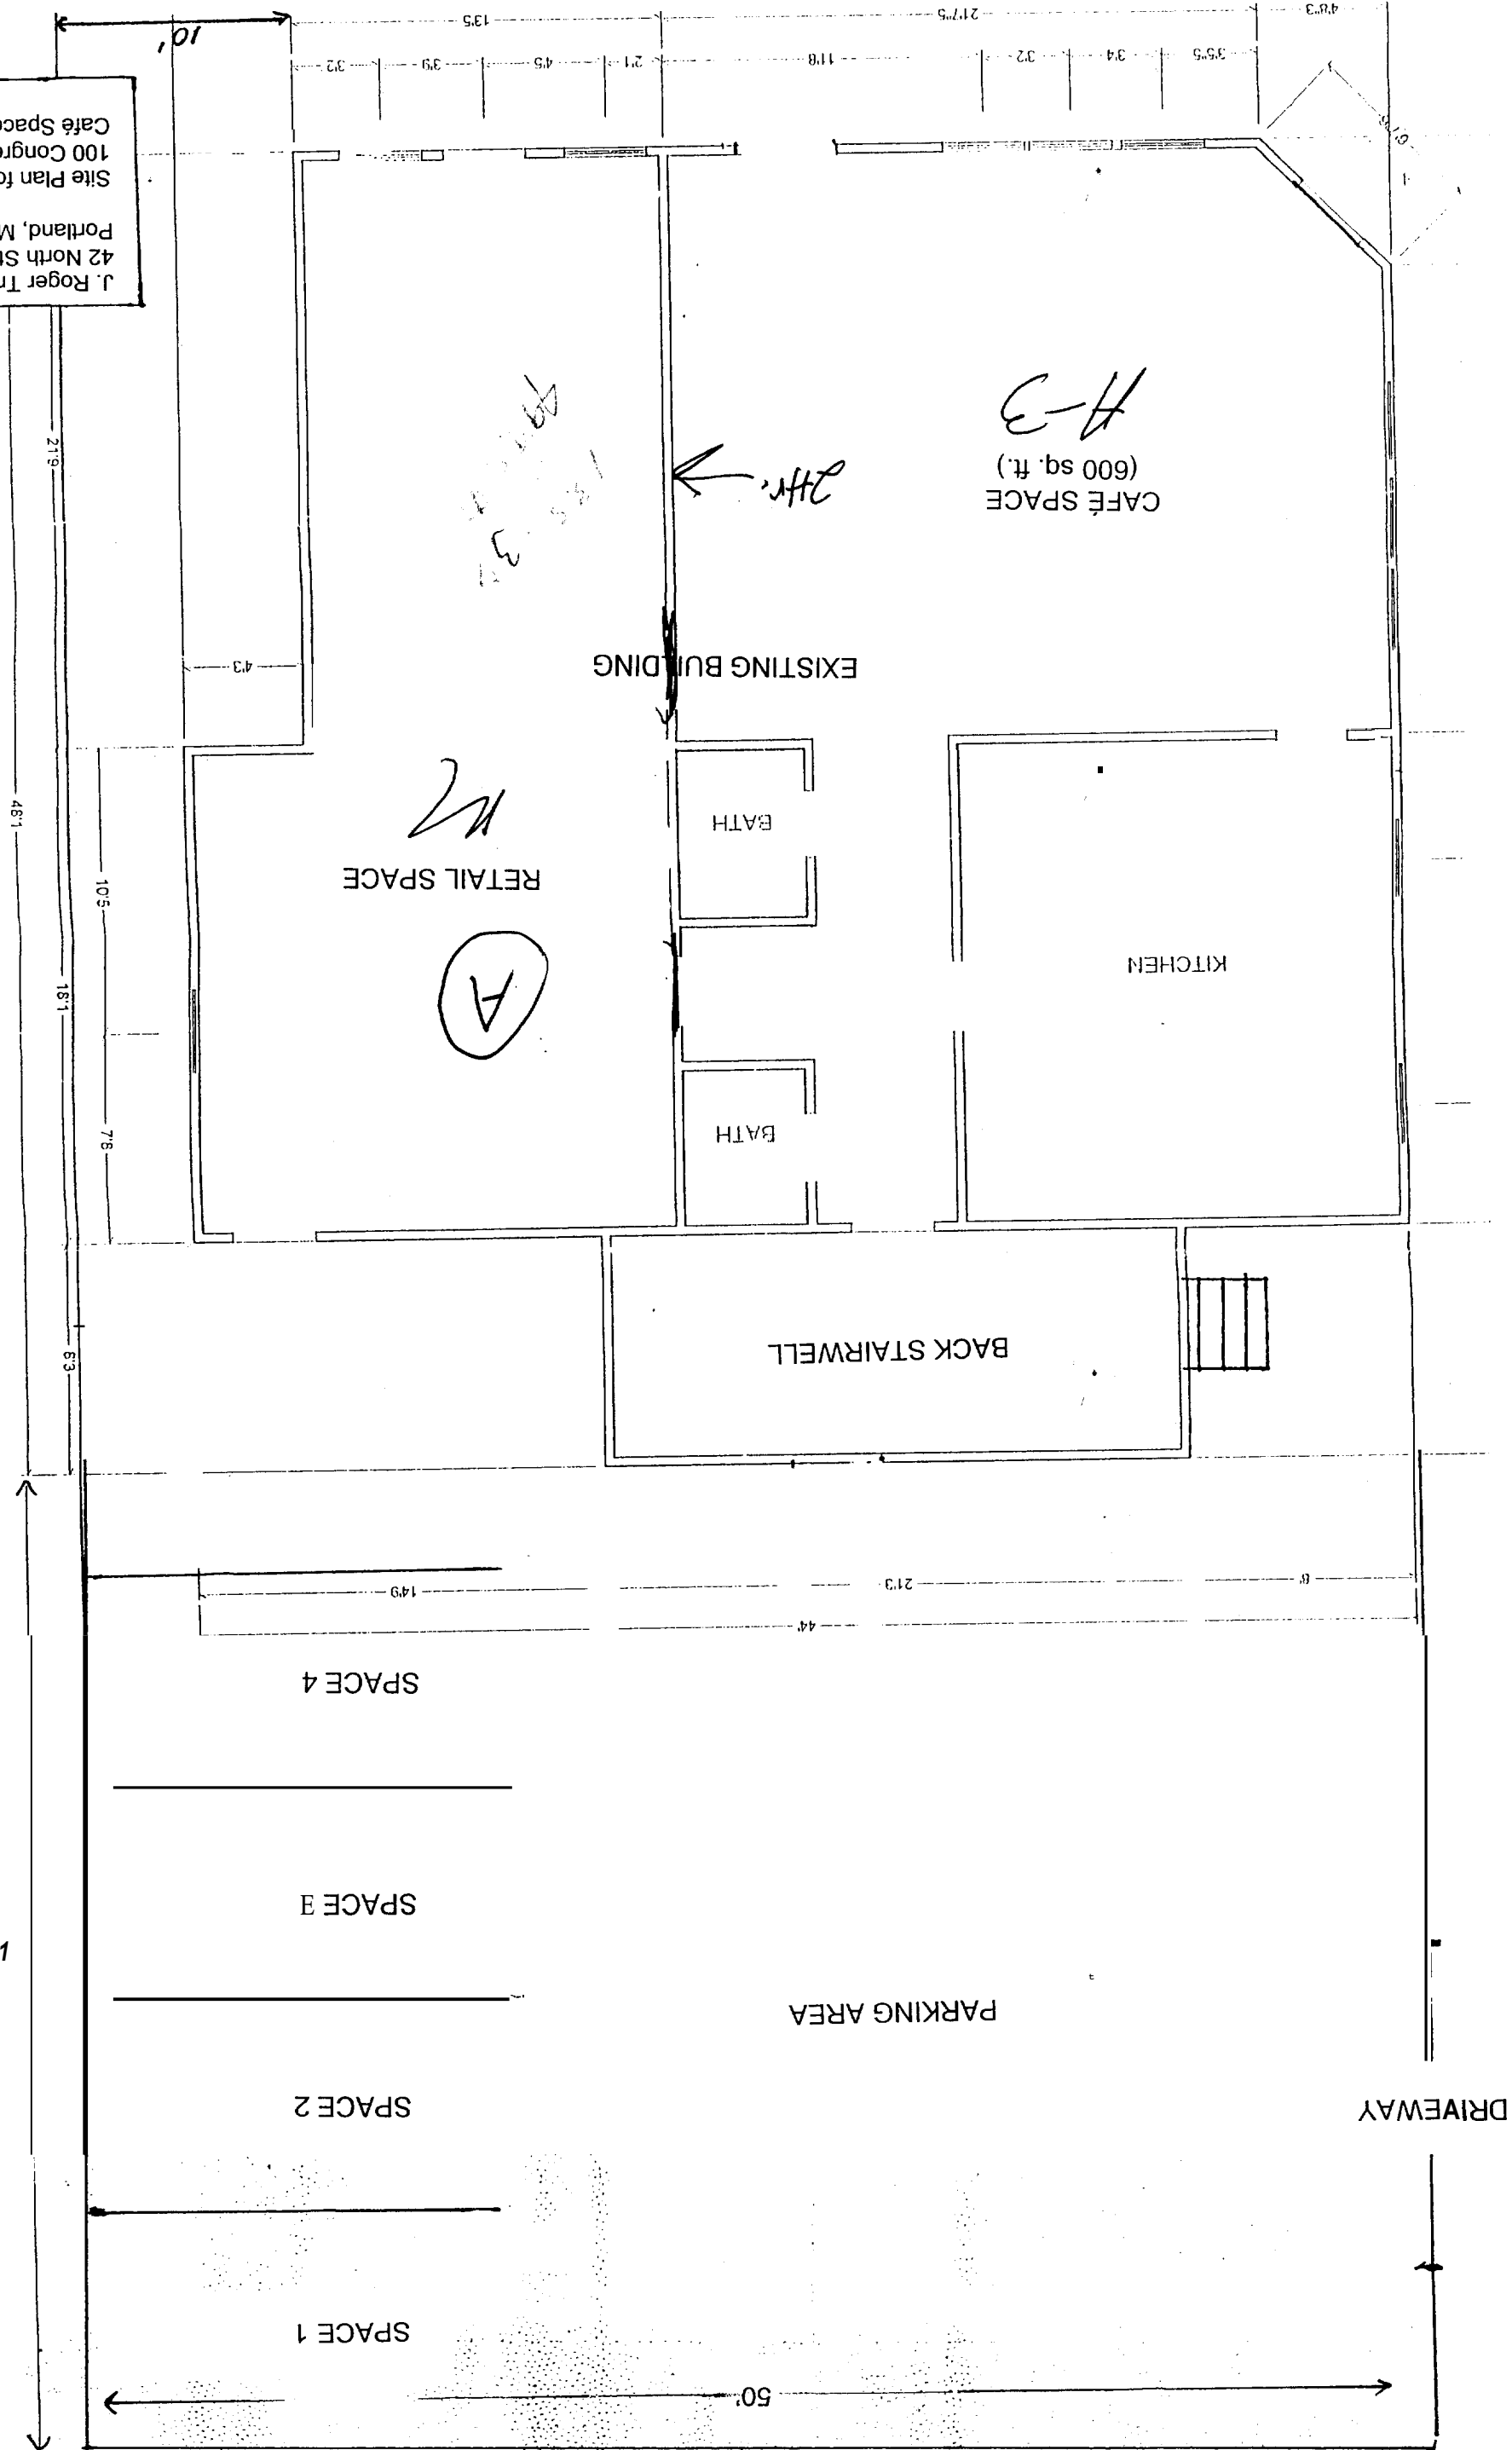

Scale 1 in. = 6 ft.

CONGRESS STREET

J. Roger Trettel  
42 North Street  
Portland, Maine 04101  
Site Plan for:  
100 Congress Street  
Cafe Space

481  
63

ATLANTIC STREET

DRIEWAY

CHAINLINK FENCE

PARKING AREA

SPACE 1

SPACE 2

SPACE 3

SPACE 4

50

1

481

181

78

105

43

219

10'

A

RETAIL SPACE

BATH