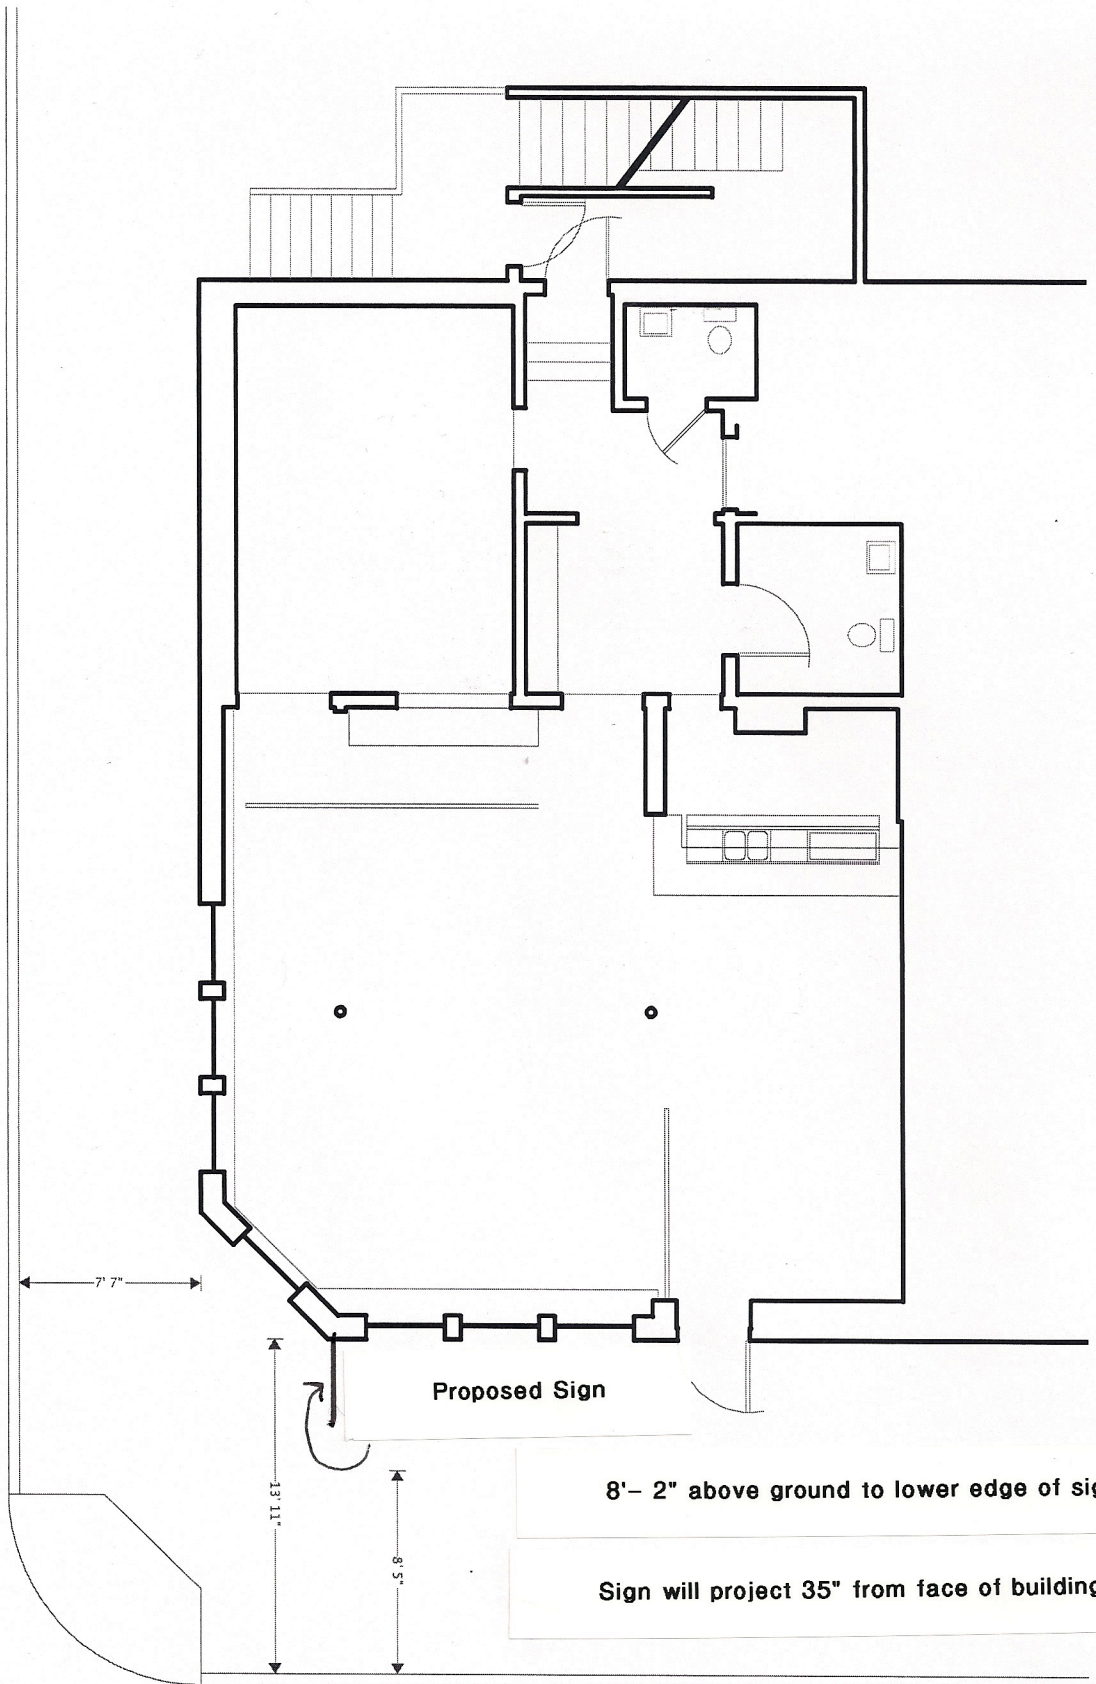

Atlantic Street

Proposed Sign

8'- 2" above ground to lower edge of sign

Sign will project 35" from face of building

Congress Street