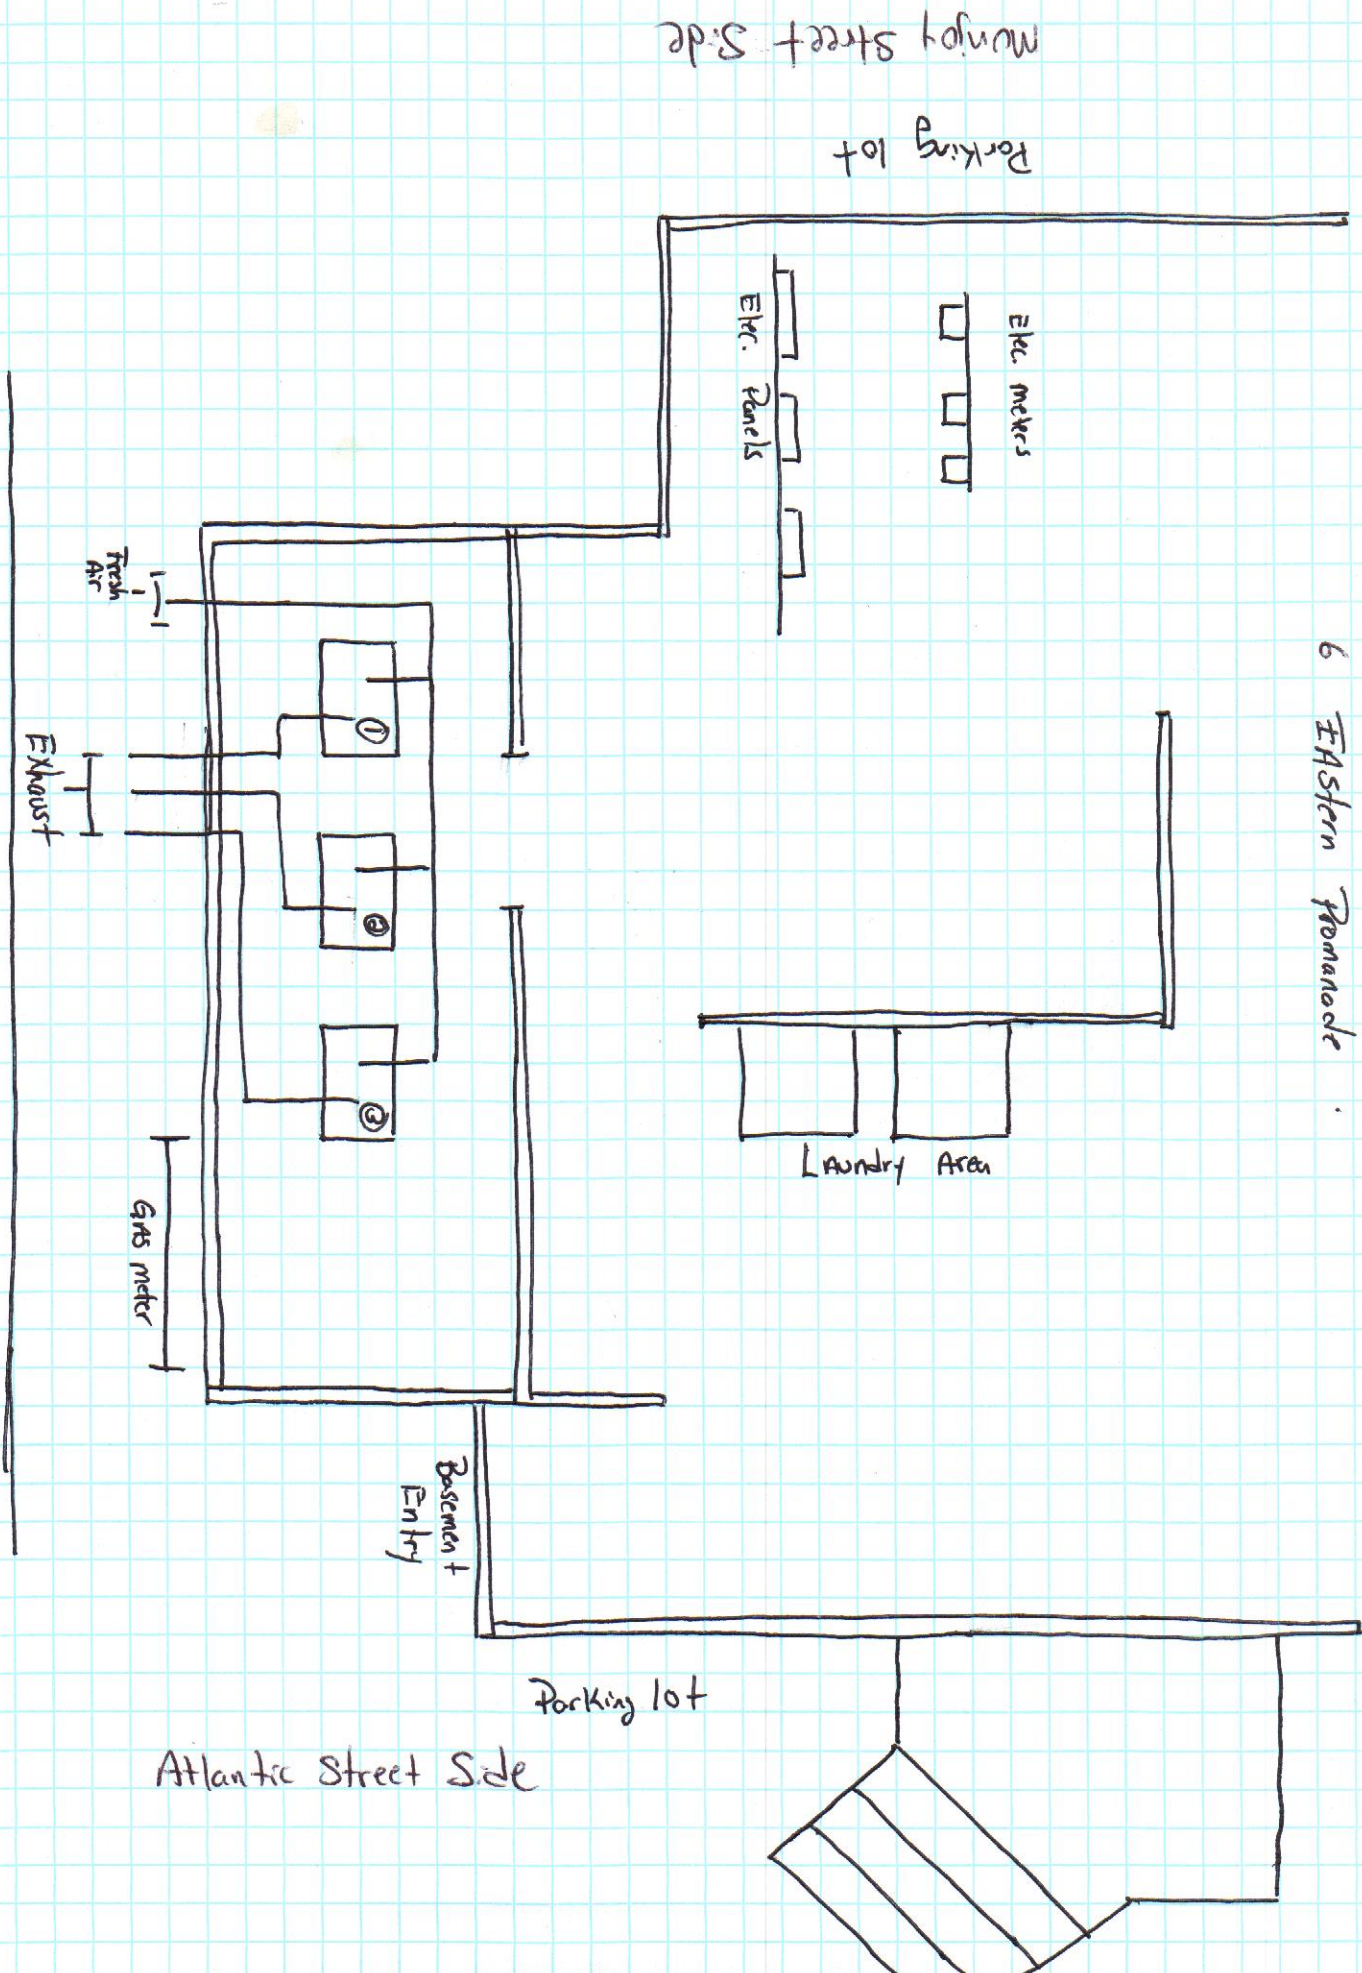

6 Eastern Promenade

Munjoy Street Side

Parking lot

Elec. meters

Elec. Panels

Fresh Air

Exhaust

Laundry Area

Gas meter

Basement + Entry

Parking lot

Atlantic Street Side

3-Solo 110 Triangle Tube Boilers

Venting and make up Air per Manufacturers Specs  
Not to Scale