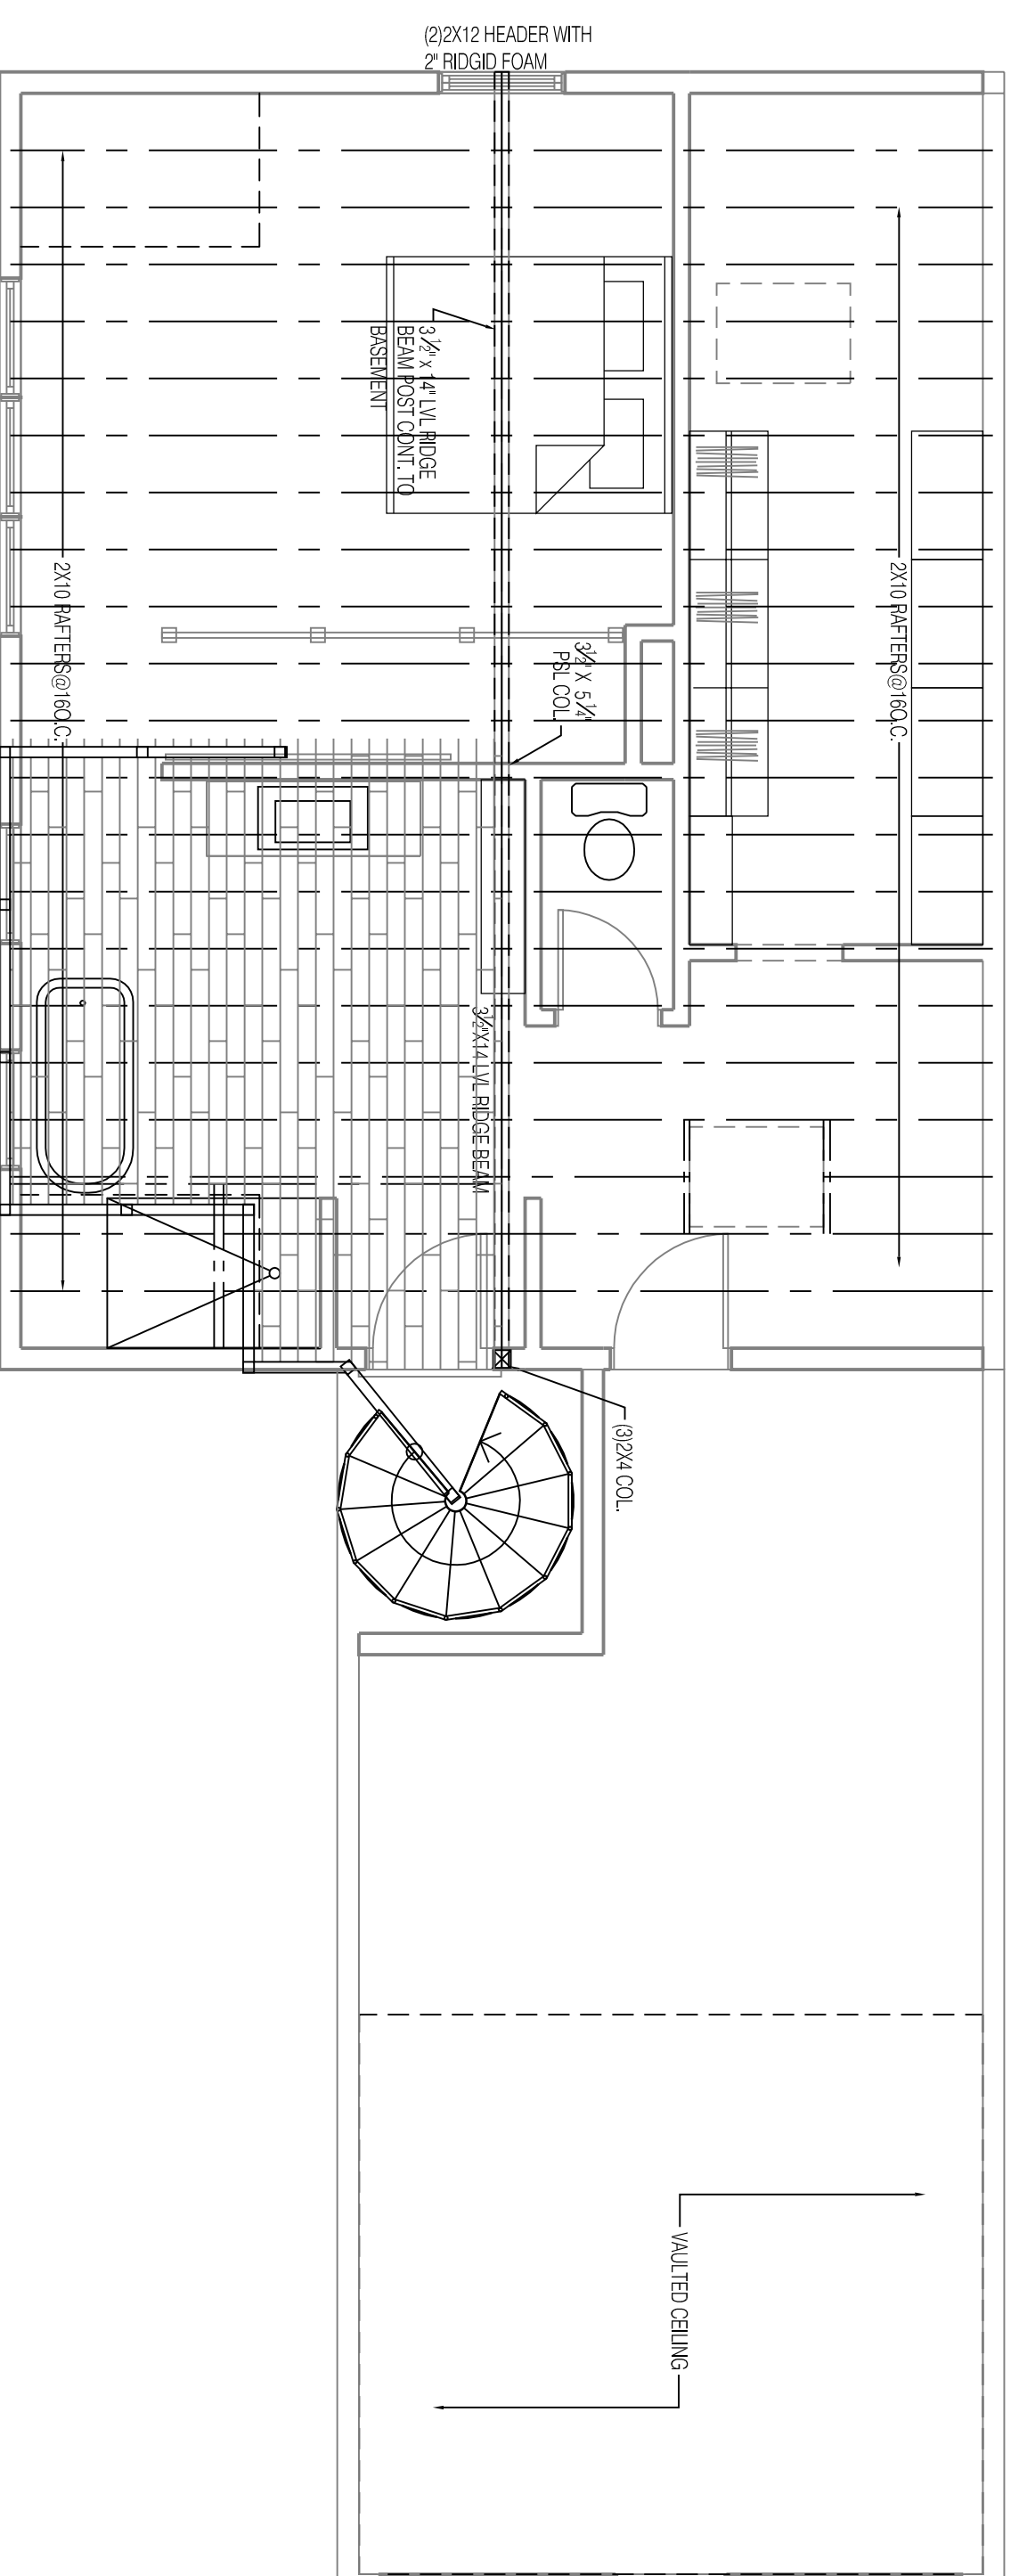

THIRD FLOOR FRAMING
1/8" = 1'-0"

ROOF FRAMING
1/4" = 1'-0"

PROSPECT
RD
 DESIGN
 58 FORE ST., PORTLAND, ME
 www.prospectdesign.me
 T: 207-749-7400

29 ATLANTIC
 29 ATLANTIC AVENUE
 SUSAN GRISANTI

THIRD FLOOR AND ROOF
 FRAMING

75 Market Street, Suite 203, Portland, ME

SHEET TITLE
 REVISION

DRAWN BY: BB
 DATE: January 6, 2014

A-104