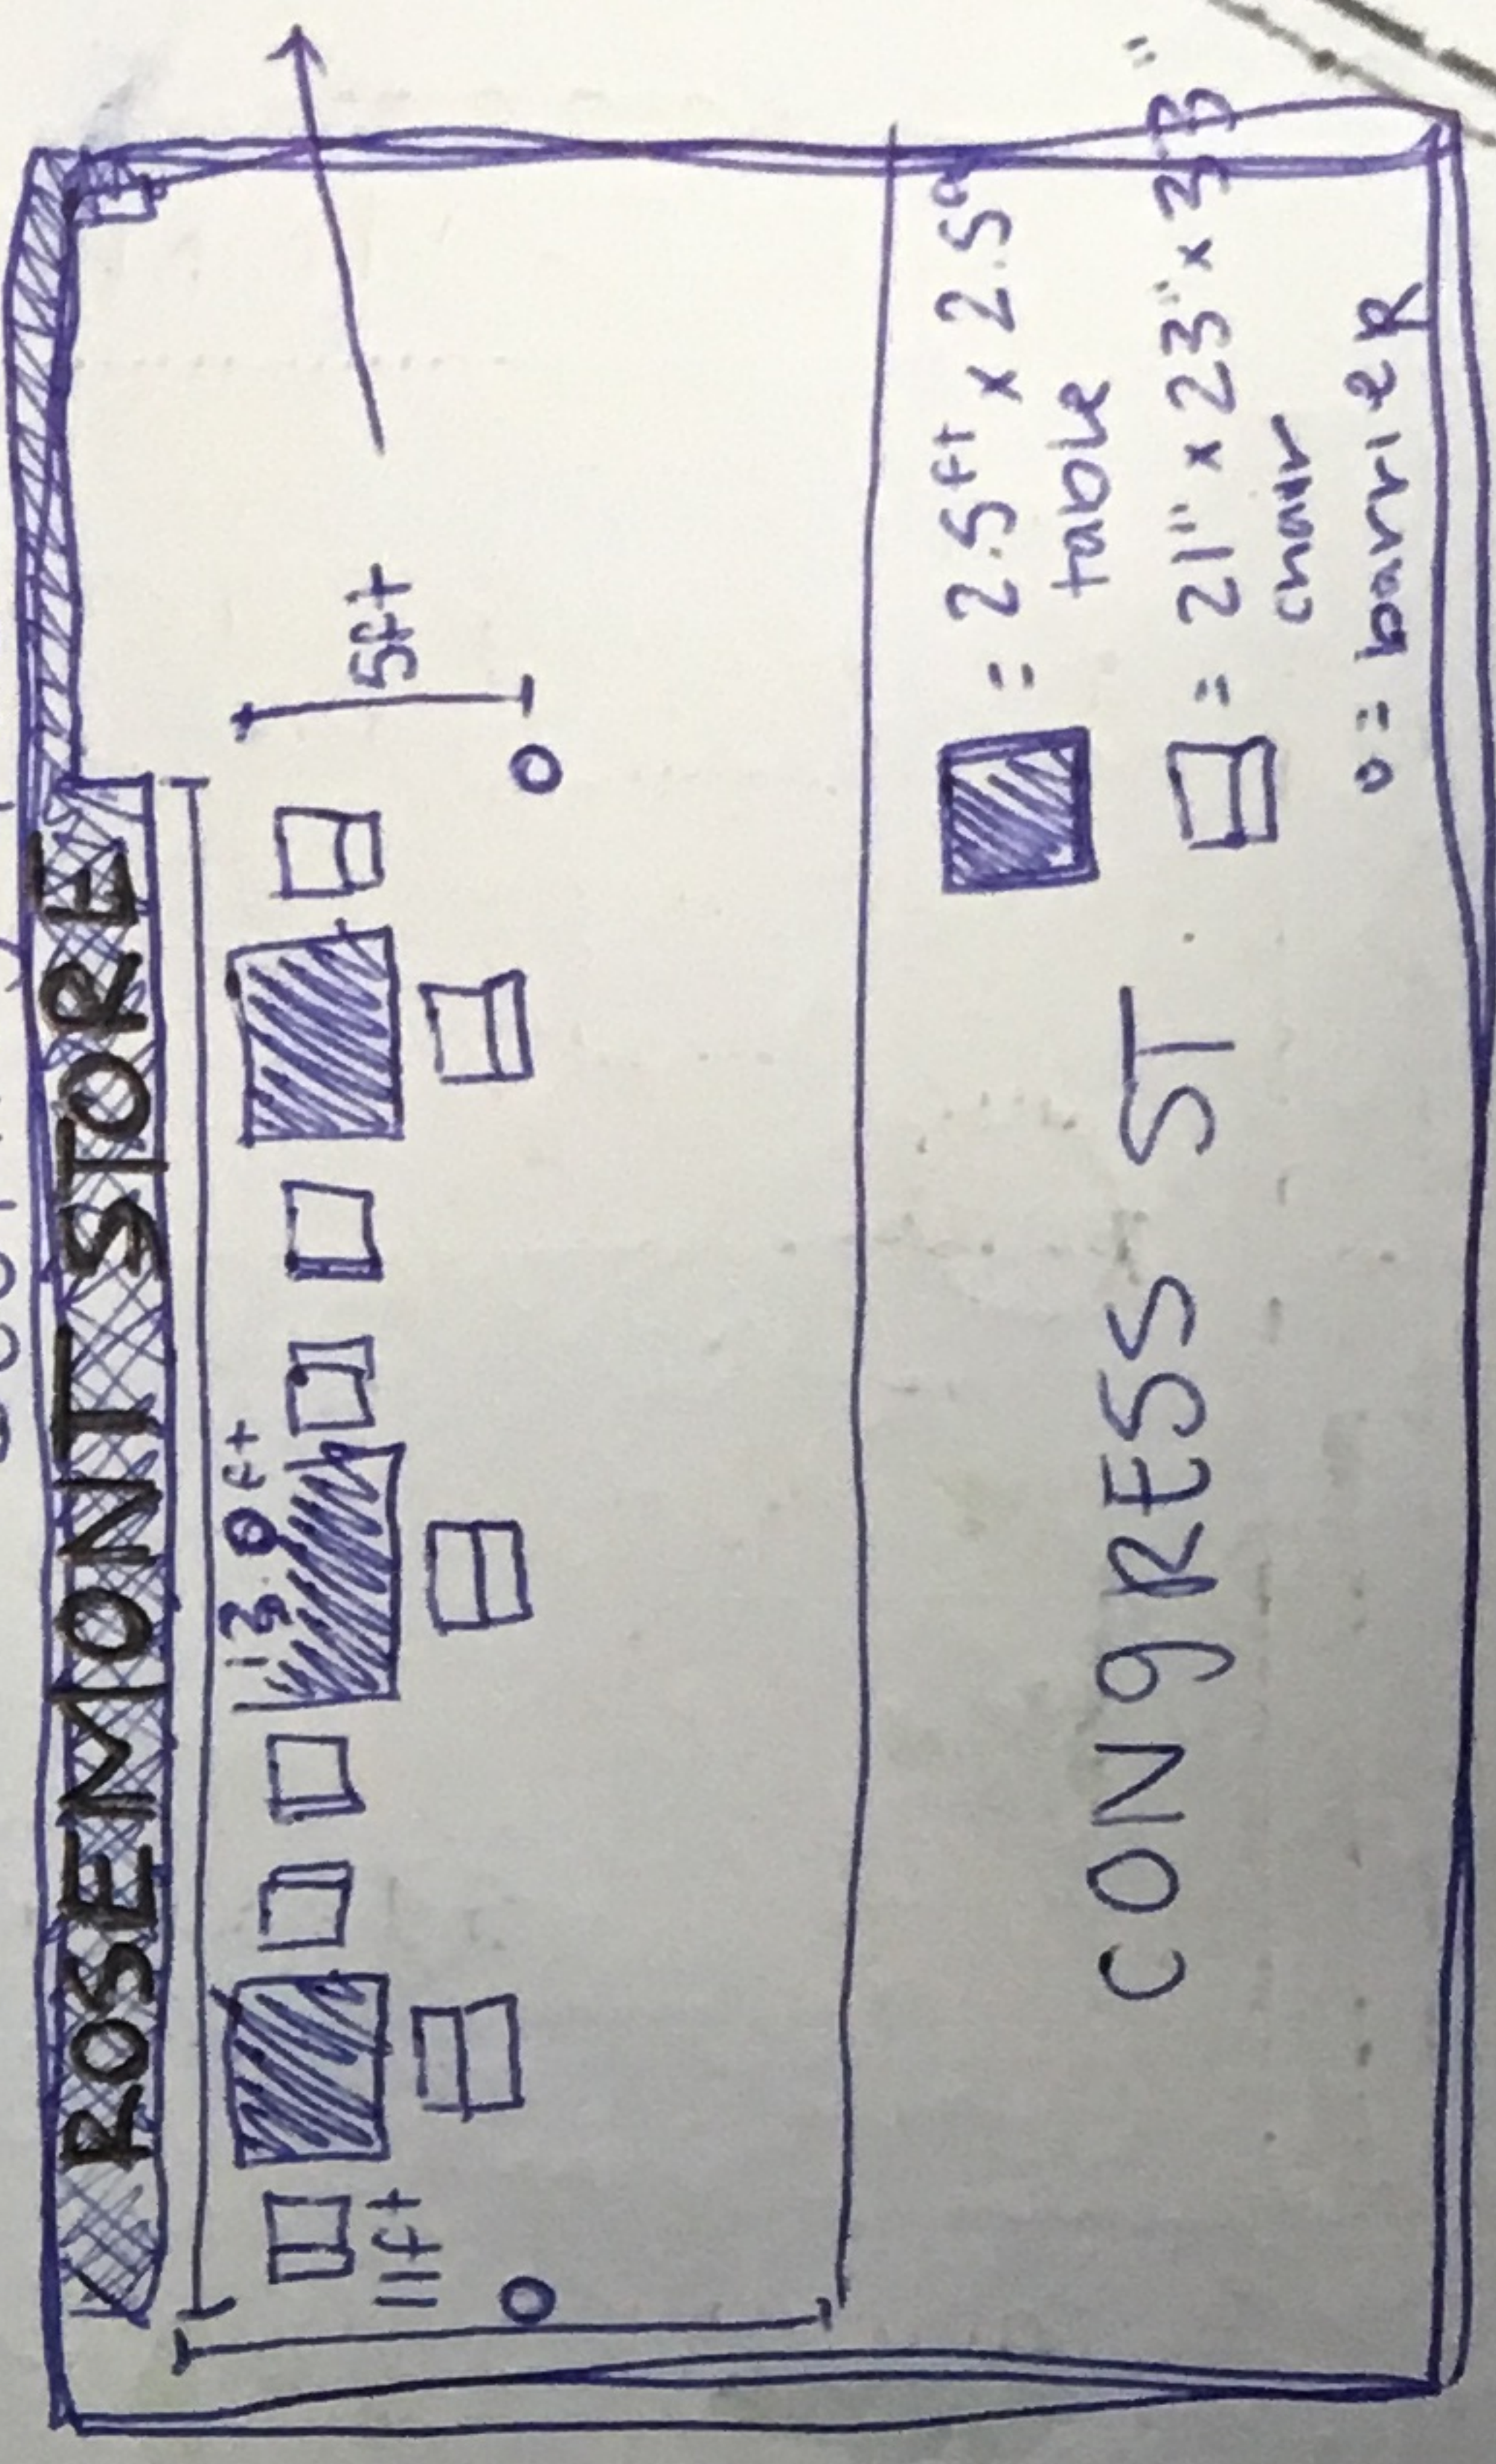

ATLANTIC STREET
(PAVED PUBLIC WAY)

SEATING PLAN:

ENLARGED

SIDEWALK DISTANCE FROM BUILDING TO STREET: 11'2"