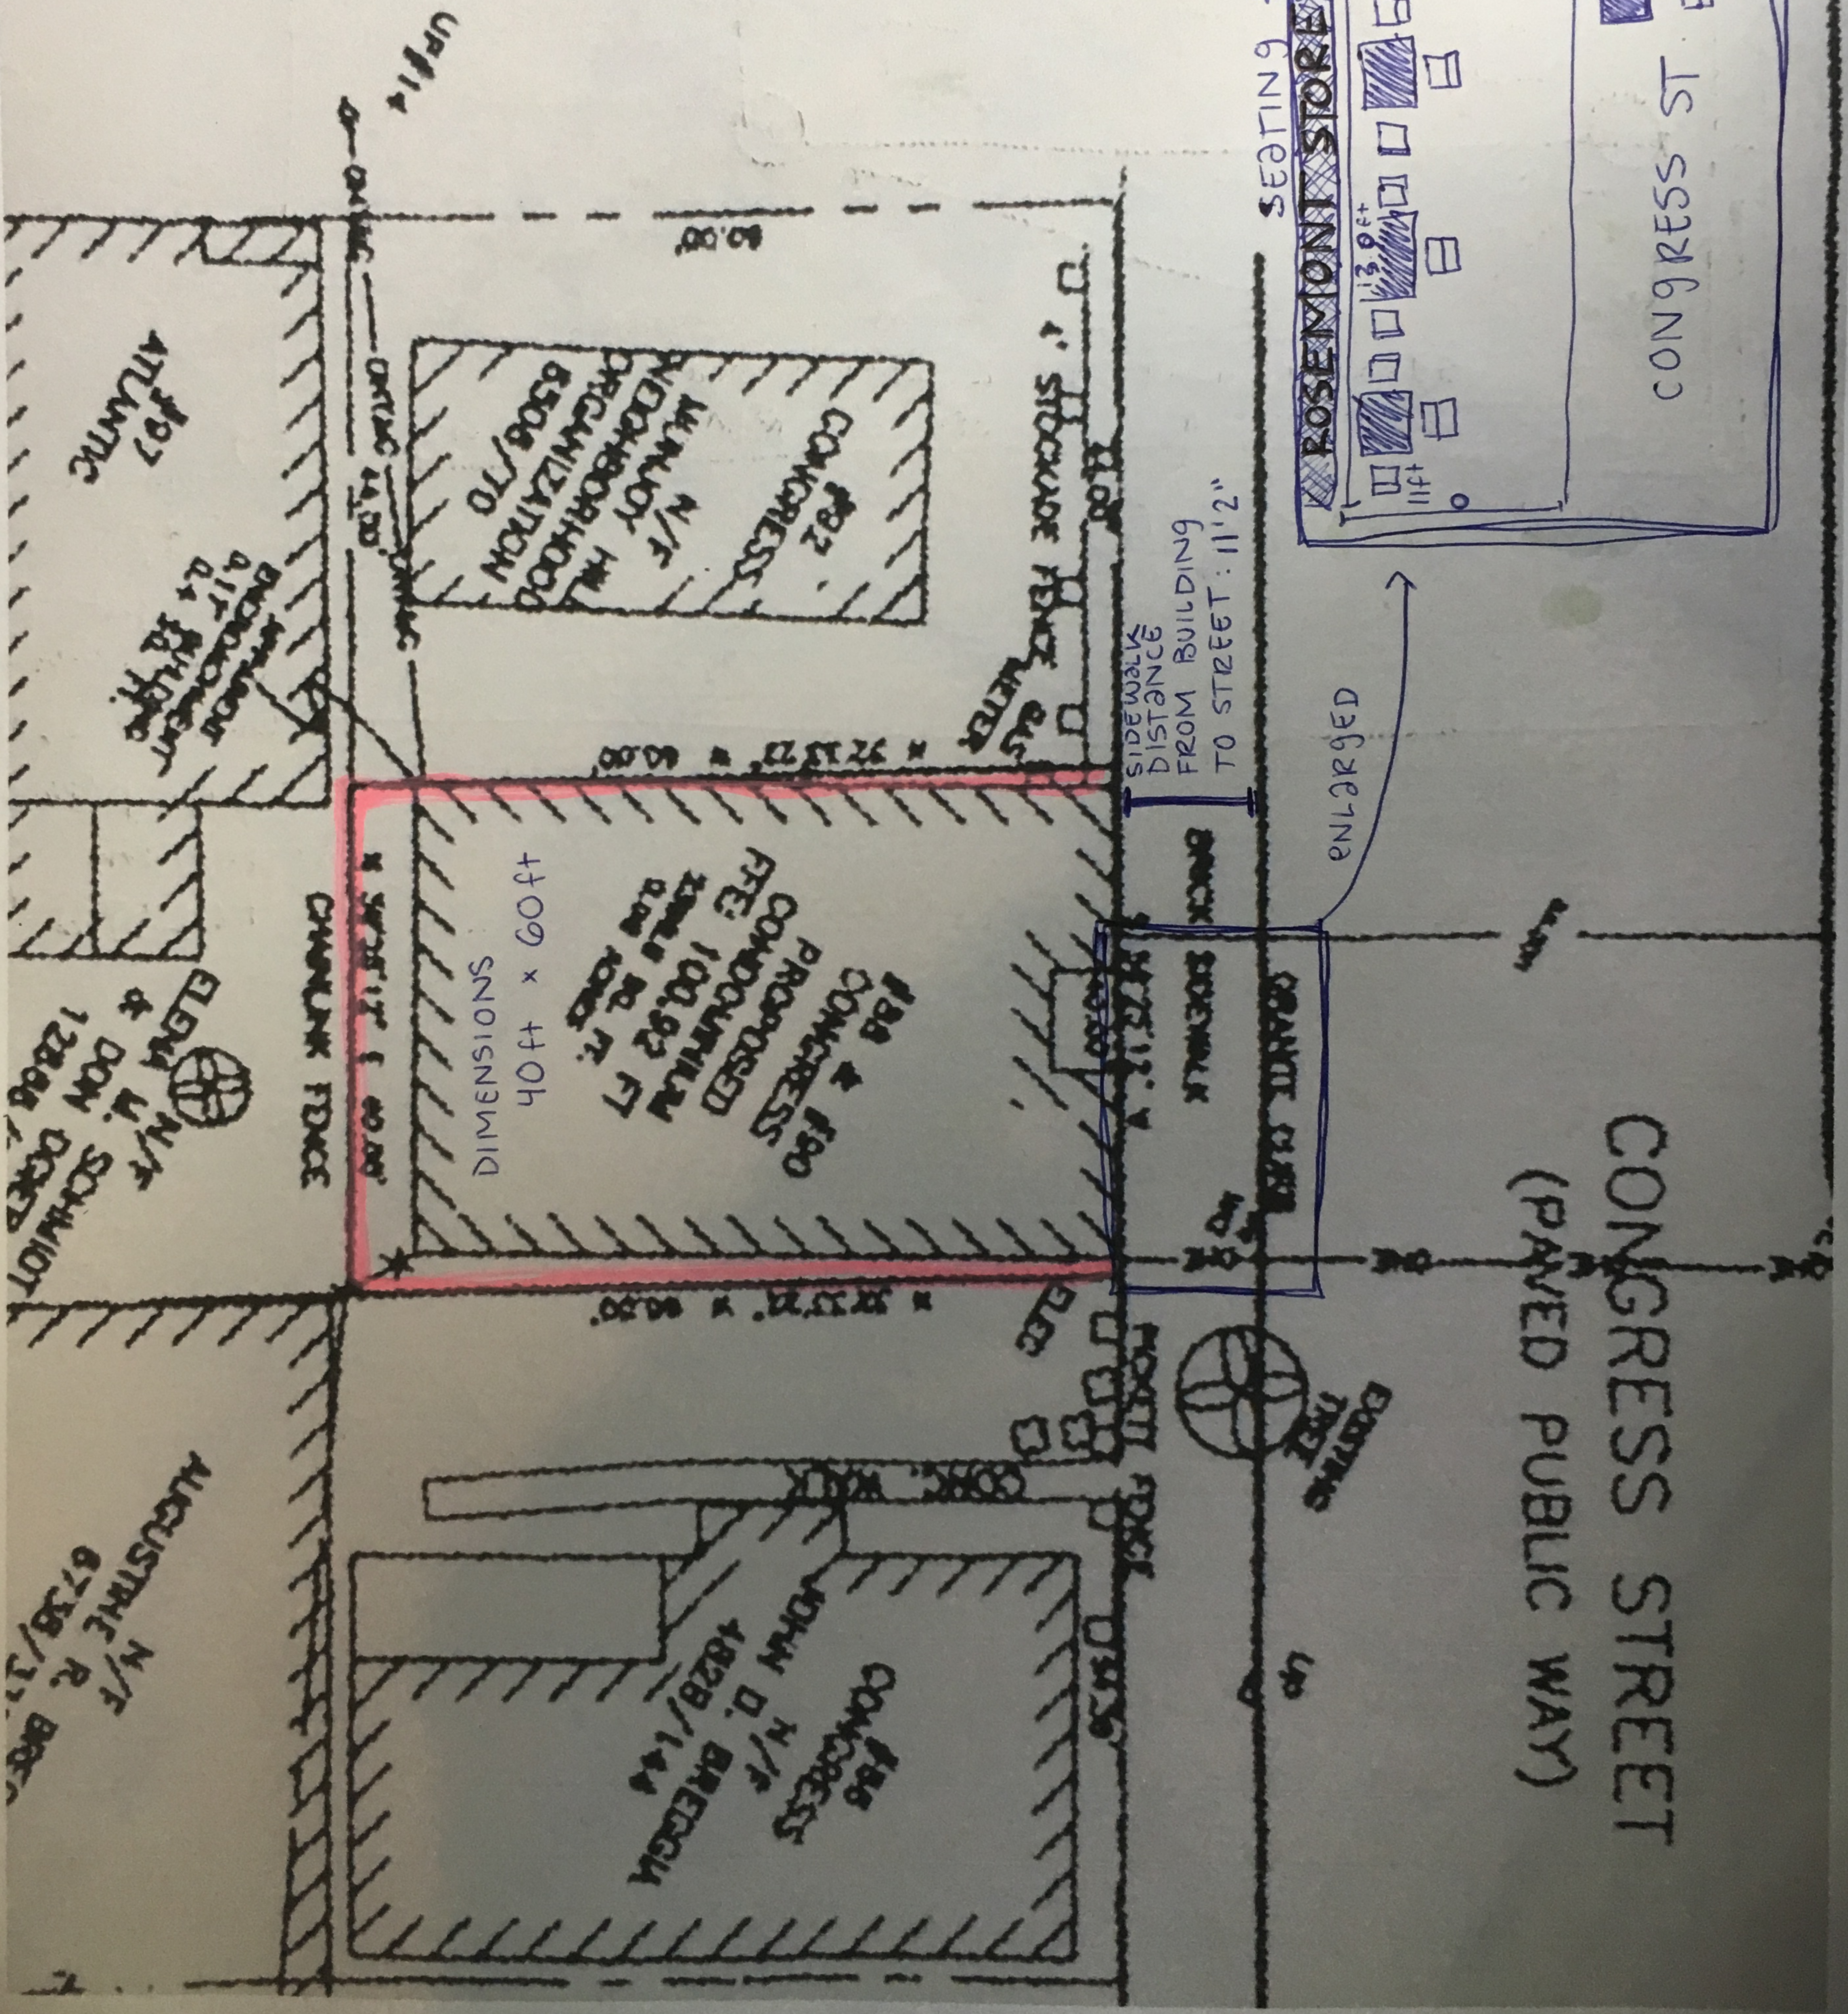

ATLANTIC STREET
(PAVED PUBLIC WAY)

SEATING PLAN:

ENLARGED

SIDEWALK DISTANCE FROM BUILDING TO STREET: 11'2"