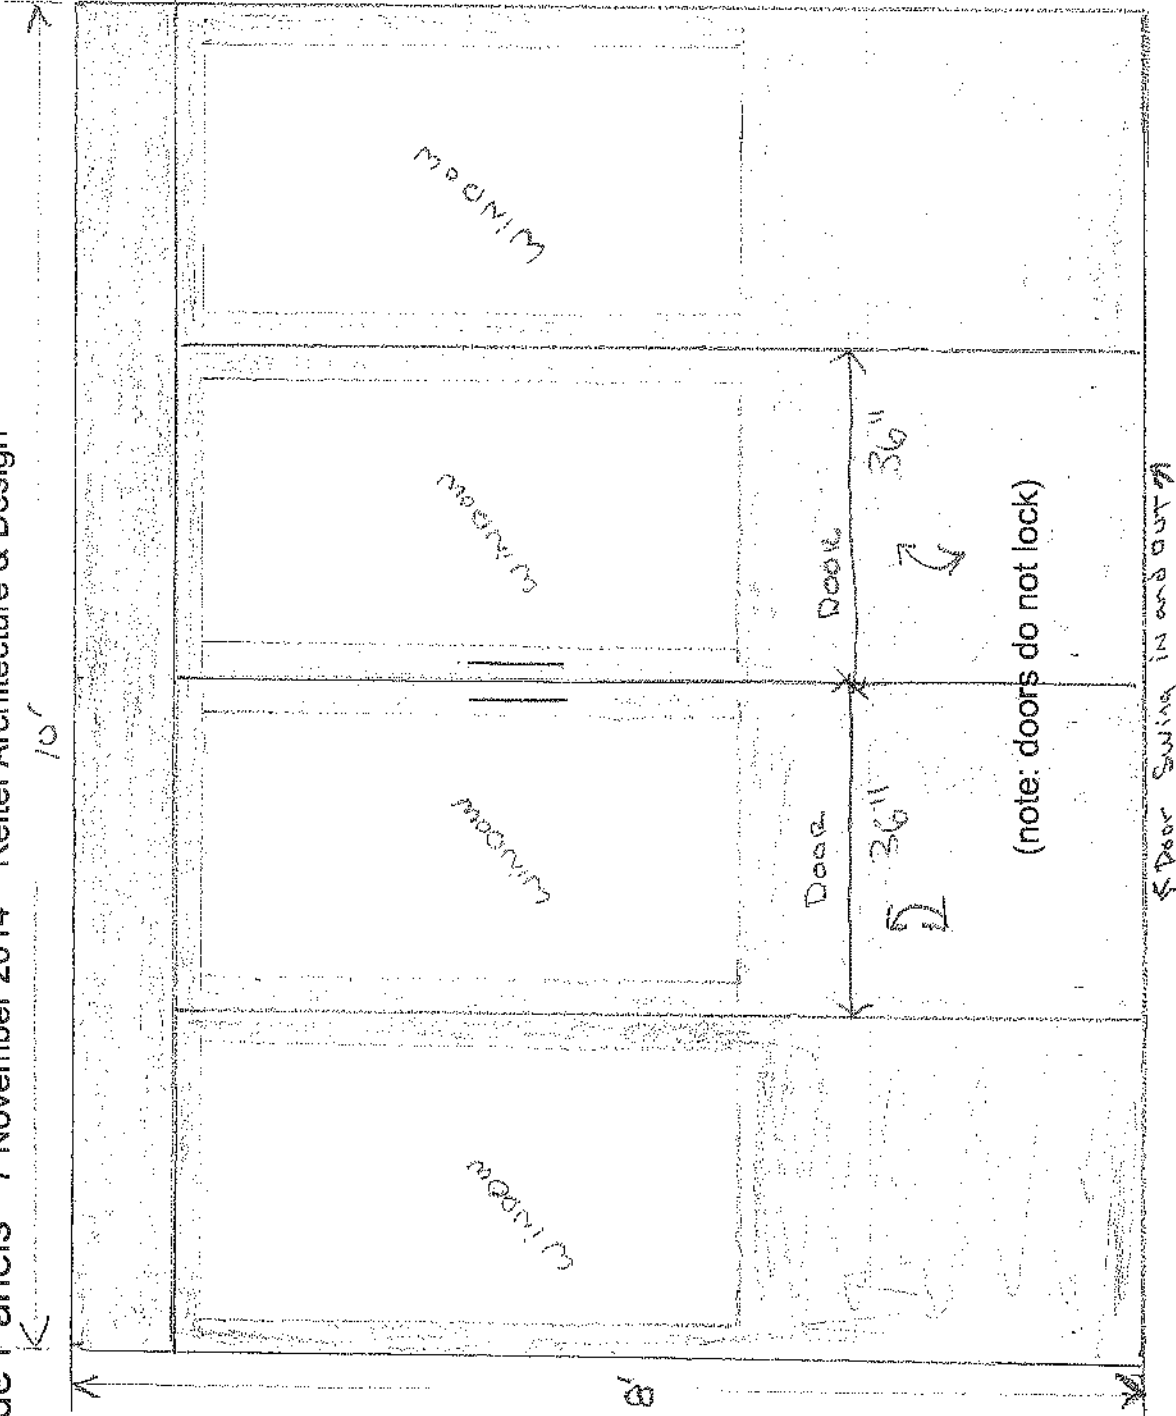

88-90 Congress Street - Elevation for Proposed New Removeable Exterior Vestibule
 Doors & Side Panels 7 November 2014 Reiter Architecture & Design

Drawing prepared by Hallett Canvas & Sails Falmouth, ME (Manufacturer & installer) Sunbrella 13oz, Acrylic
 Window is 40 gauge Clear Vinyl
 Sunbrella is the Shade Area
 1 1/4 ALUM. TUBING
 Fits in Entrance Opening
 Flush Against Walls
 (note: doors do not lock)
 Door Swing in and out