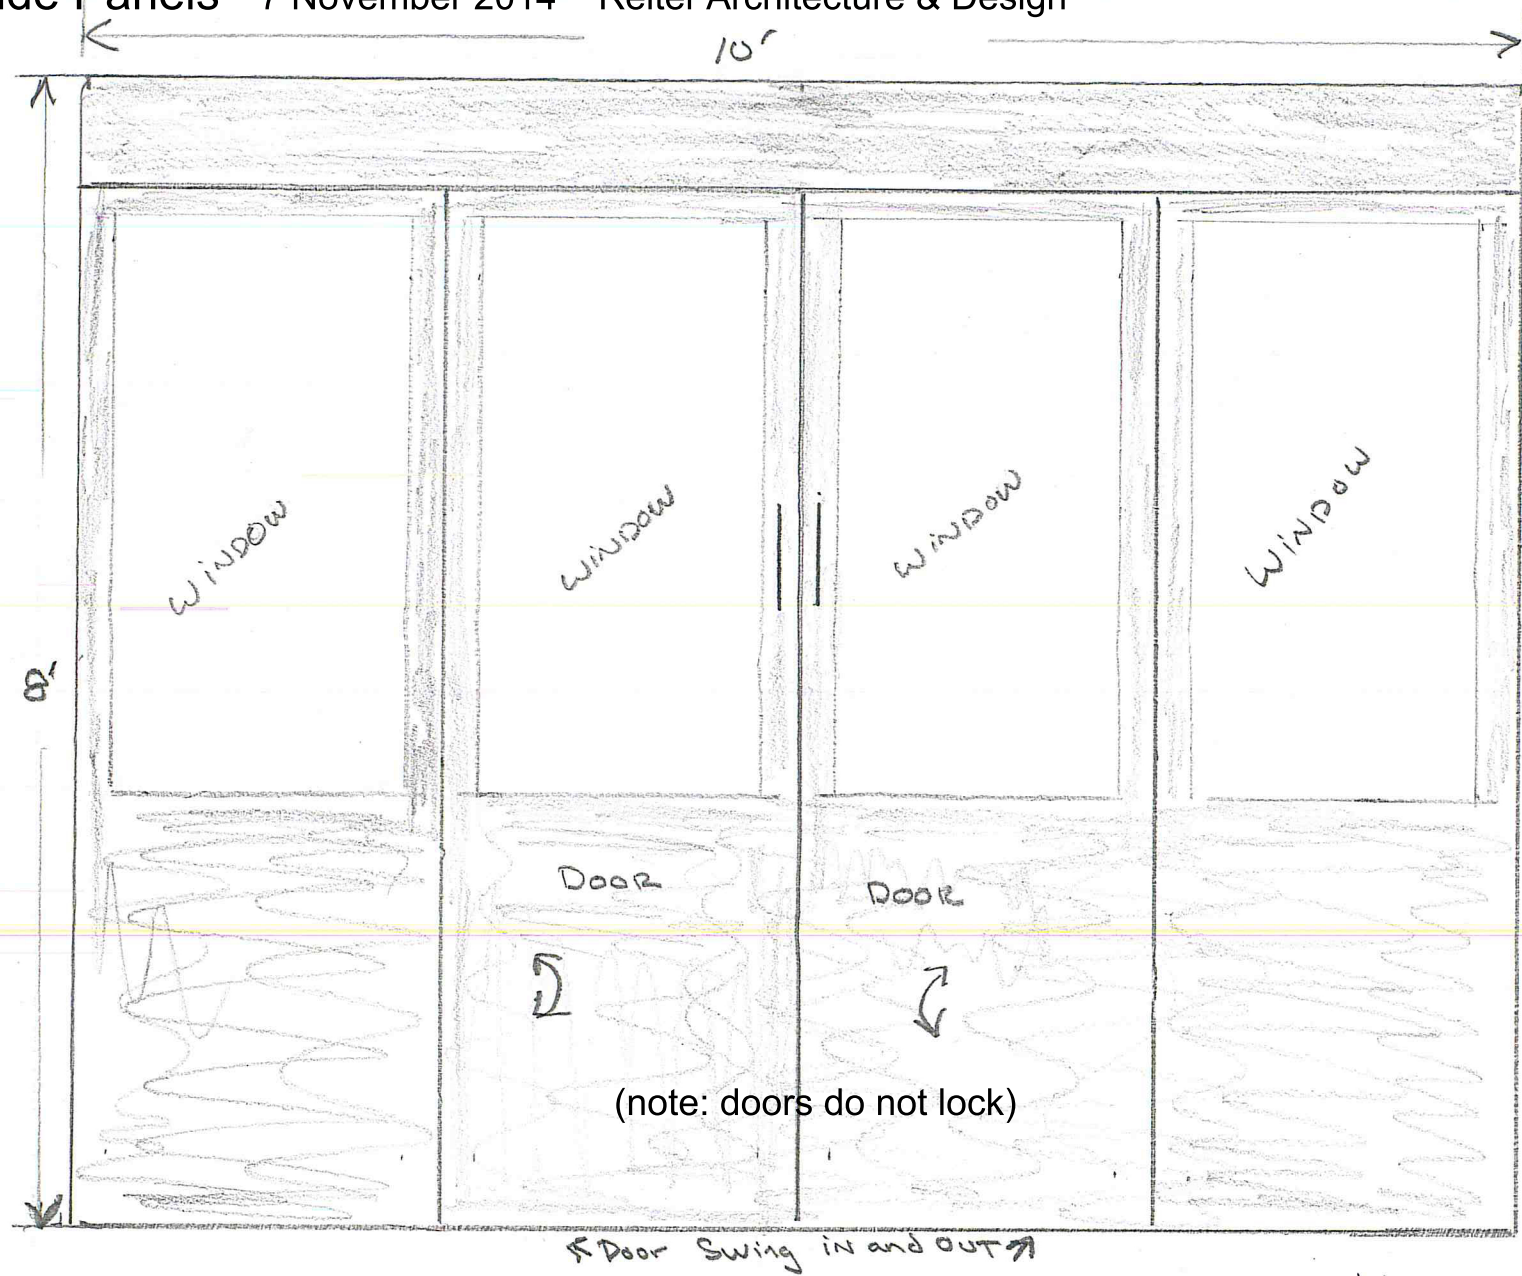

88-90 Congress Street - Elevation for Proposed New Removeable Exterior Vestibule

Doors & Side Panels 7 November 2014 Reiter Architecture & Design

Drawing prepared by
Hallett Canvas & Sails
Falmouth, ME
(Manufacturer & installer)

Window is 40 gauge Clear Vinyl
Sunbrella is the Shade AREA
Sunbrella 13oz, Acrylic

1 1/4 ALUM. TUBING
FITS IN ENTRANCE OPENING
FLUSH AGAINST WALLS