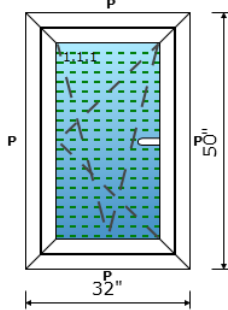

5 Egress window Window

Outside view

System: ARCADE 73

Fittings: -

Frame: 5 chamber profile in 2.79" (71 mm) width and 2.87" (73 mm) height

Color int/ext: White/Dark Bronze, FX (DEC.921)

Filler:

1.1.1: Prem4x14Arx4x14ArxPrem4, triple pane, warm edge spacer

Sash: 1.1: Tilt & turn

Handle: Window handle, white (RAL9016), FKS 1006, hinge cover, white

Accessories:

- Mounting bracket w/ screws - 12.00 unit

- Flange UST8, white - 180 5/16" in (4.58 m)

- Fixed screen with clips, grey net (PP), RAL Classic 9004 (DEC.921), 8.64 sq. feet - 1.00 unit

Dimension	Area	Weight		Price, USD	Quantity, Qty	Total
32" x 50"	11.1 ft2	78.5 lbs		668.49	6	4,010.94
813 x 1270						

TOTAL DOORS 0

TOTAL WINDOWS 11

TOTAL UNITS 11

M2	SF
-----------	-----------

AREA	122.00
-------------	---------------