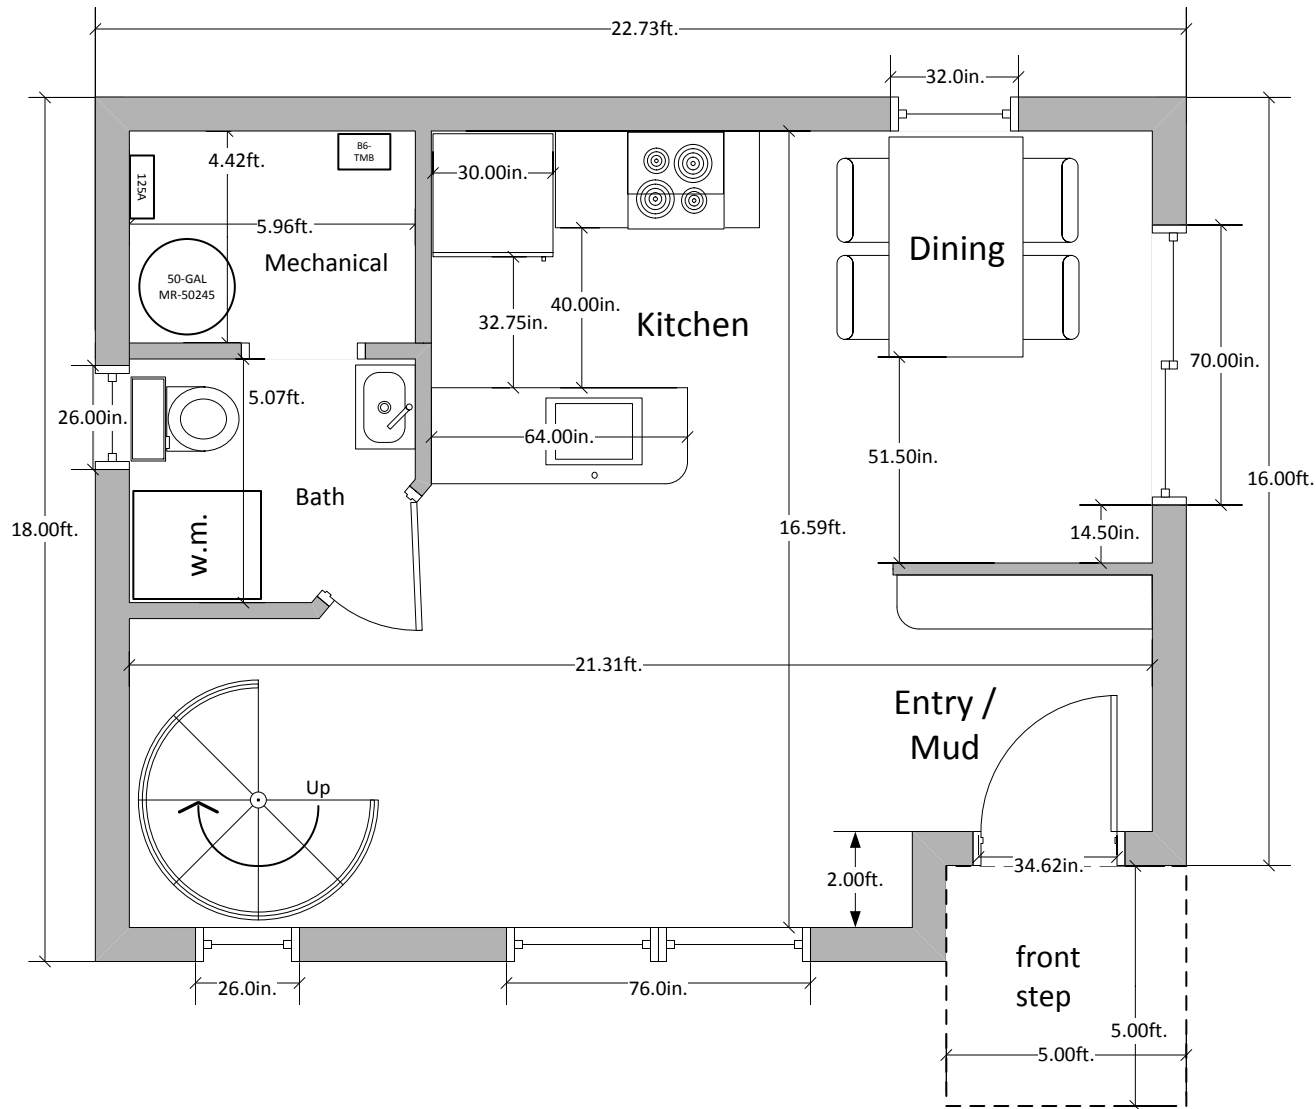

Ground Floor

SCALE: 1:48

Ground Floor Plan: HIGH-PERFORMANCE LITTLE HOUSE