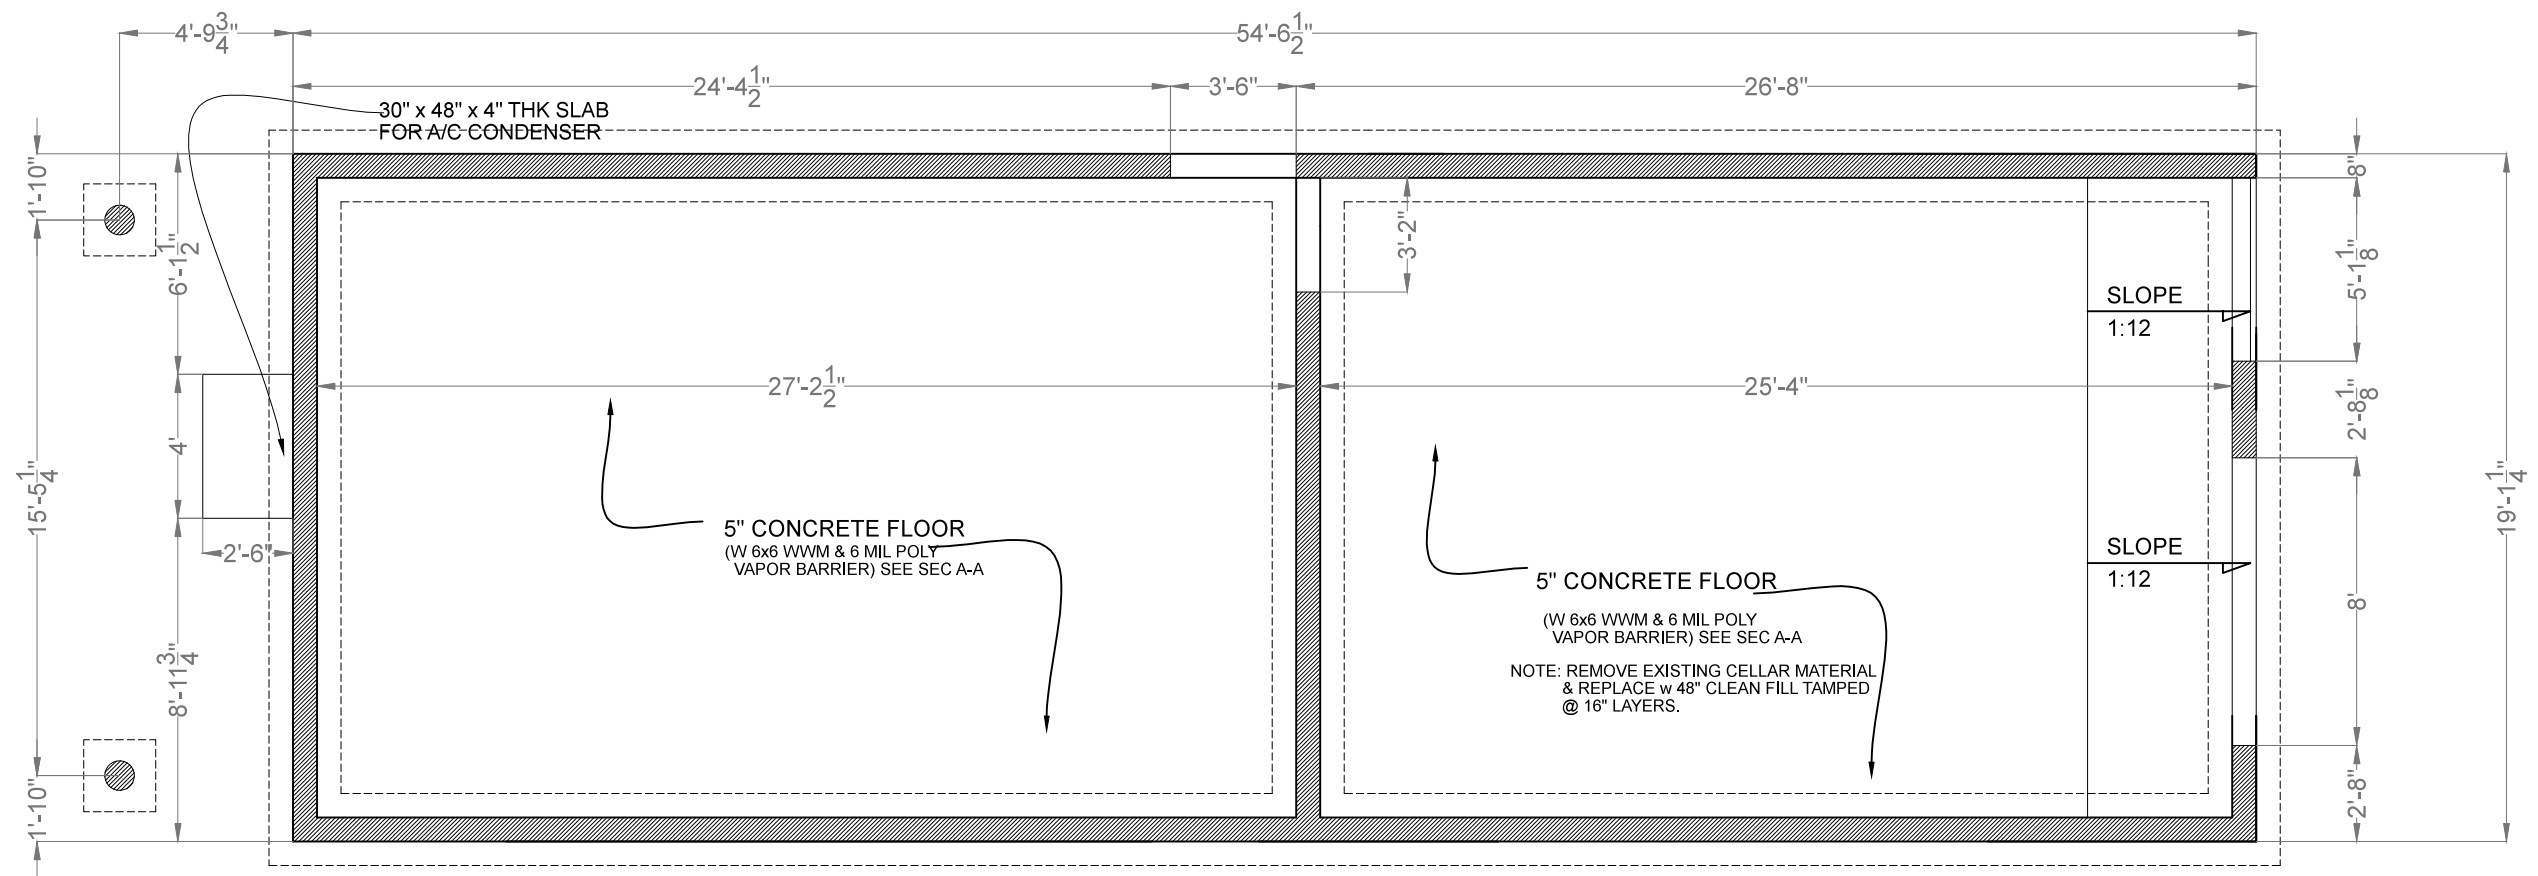

LEGEND

-  FULL HT 8" THK CONC.
-  CUT-OUT FOR ENTRY & OVERHEAD DOOR
-  24" X 12" REINFORCED FTG

GROUND FLOOR

A/C CON ON 4" SL