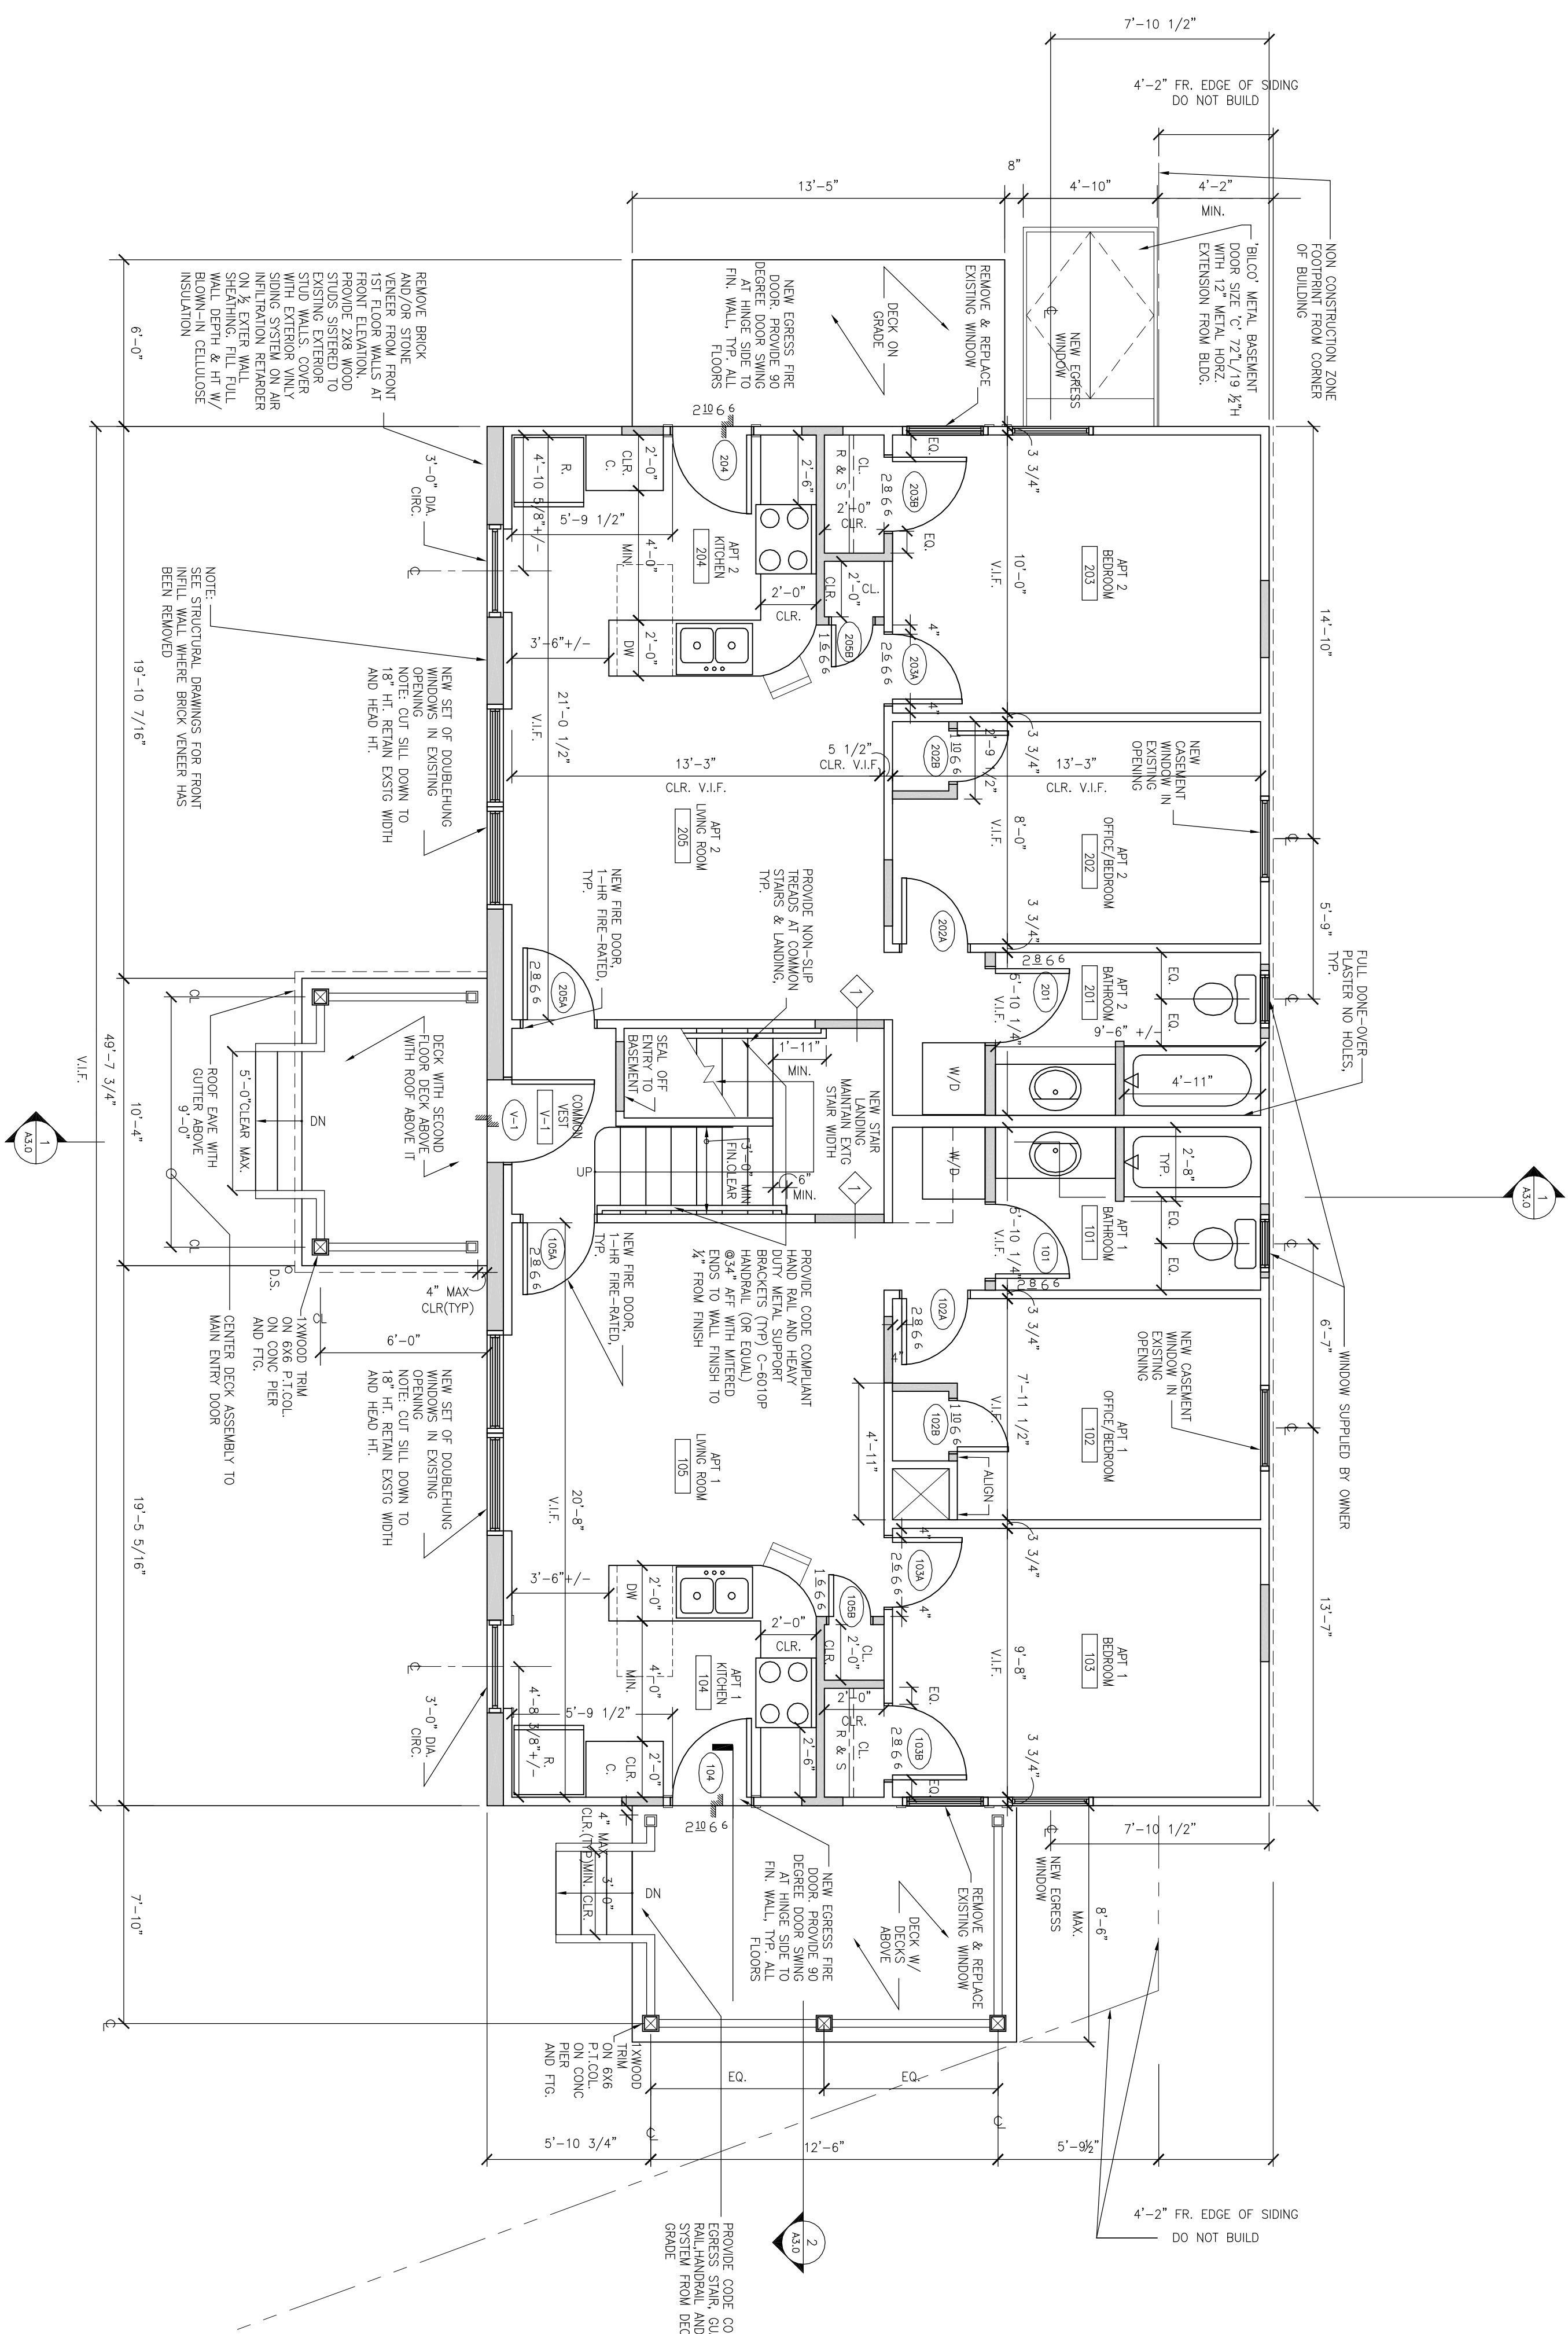

TOOTHAKER (TURNER ST.)
PORTLAND, ME

Title:

7 TURNER
FIRST
FLOOR
PLAN

Project No: 200508

Date: 3 JANUARY 2006

Revisions:

Issued For: CONSTRUCTION

Drawing No:

A1.1

1 FIRST FLOOR PLAN
1/4"=1'-0"