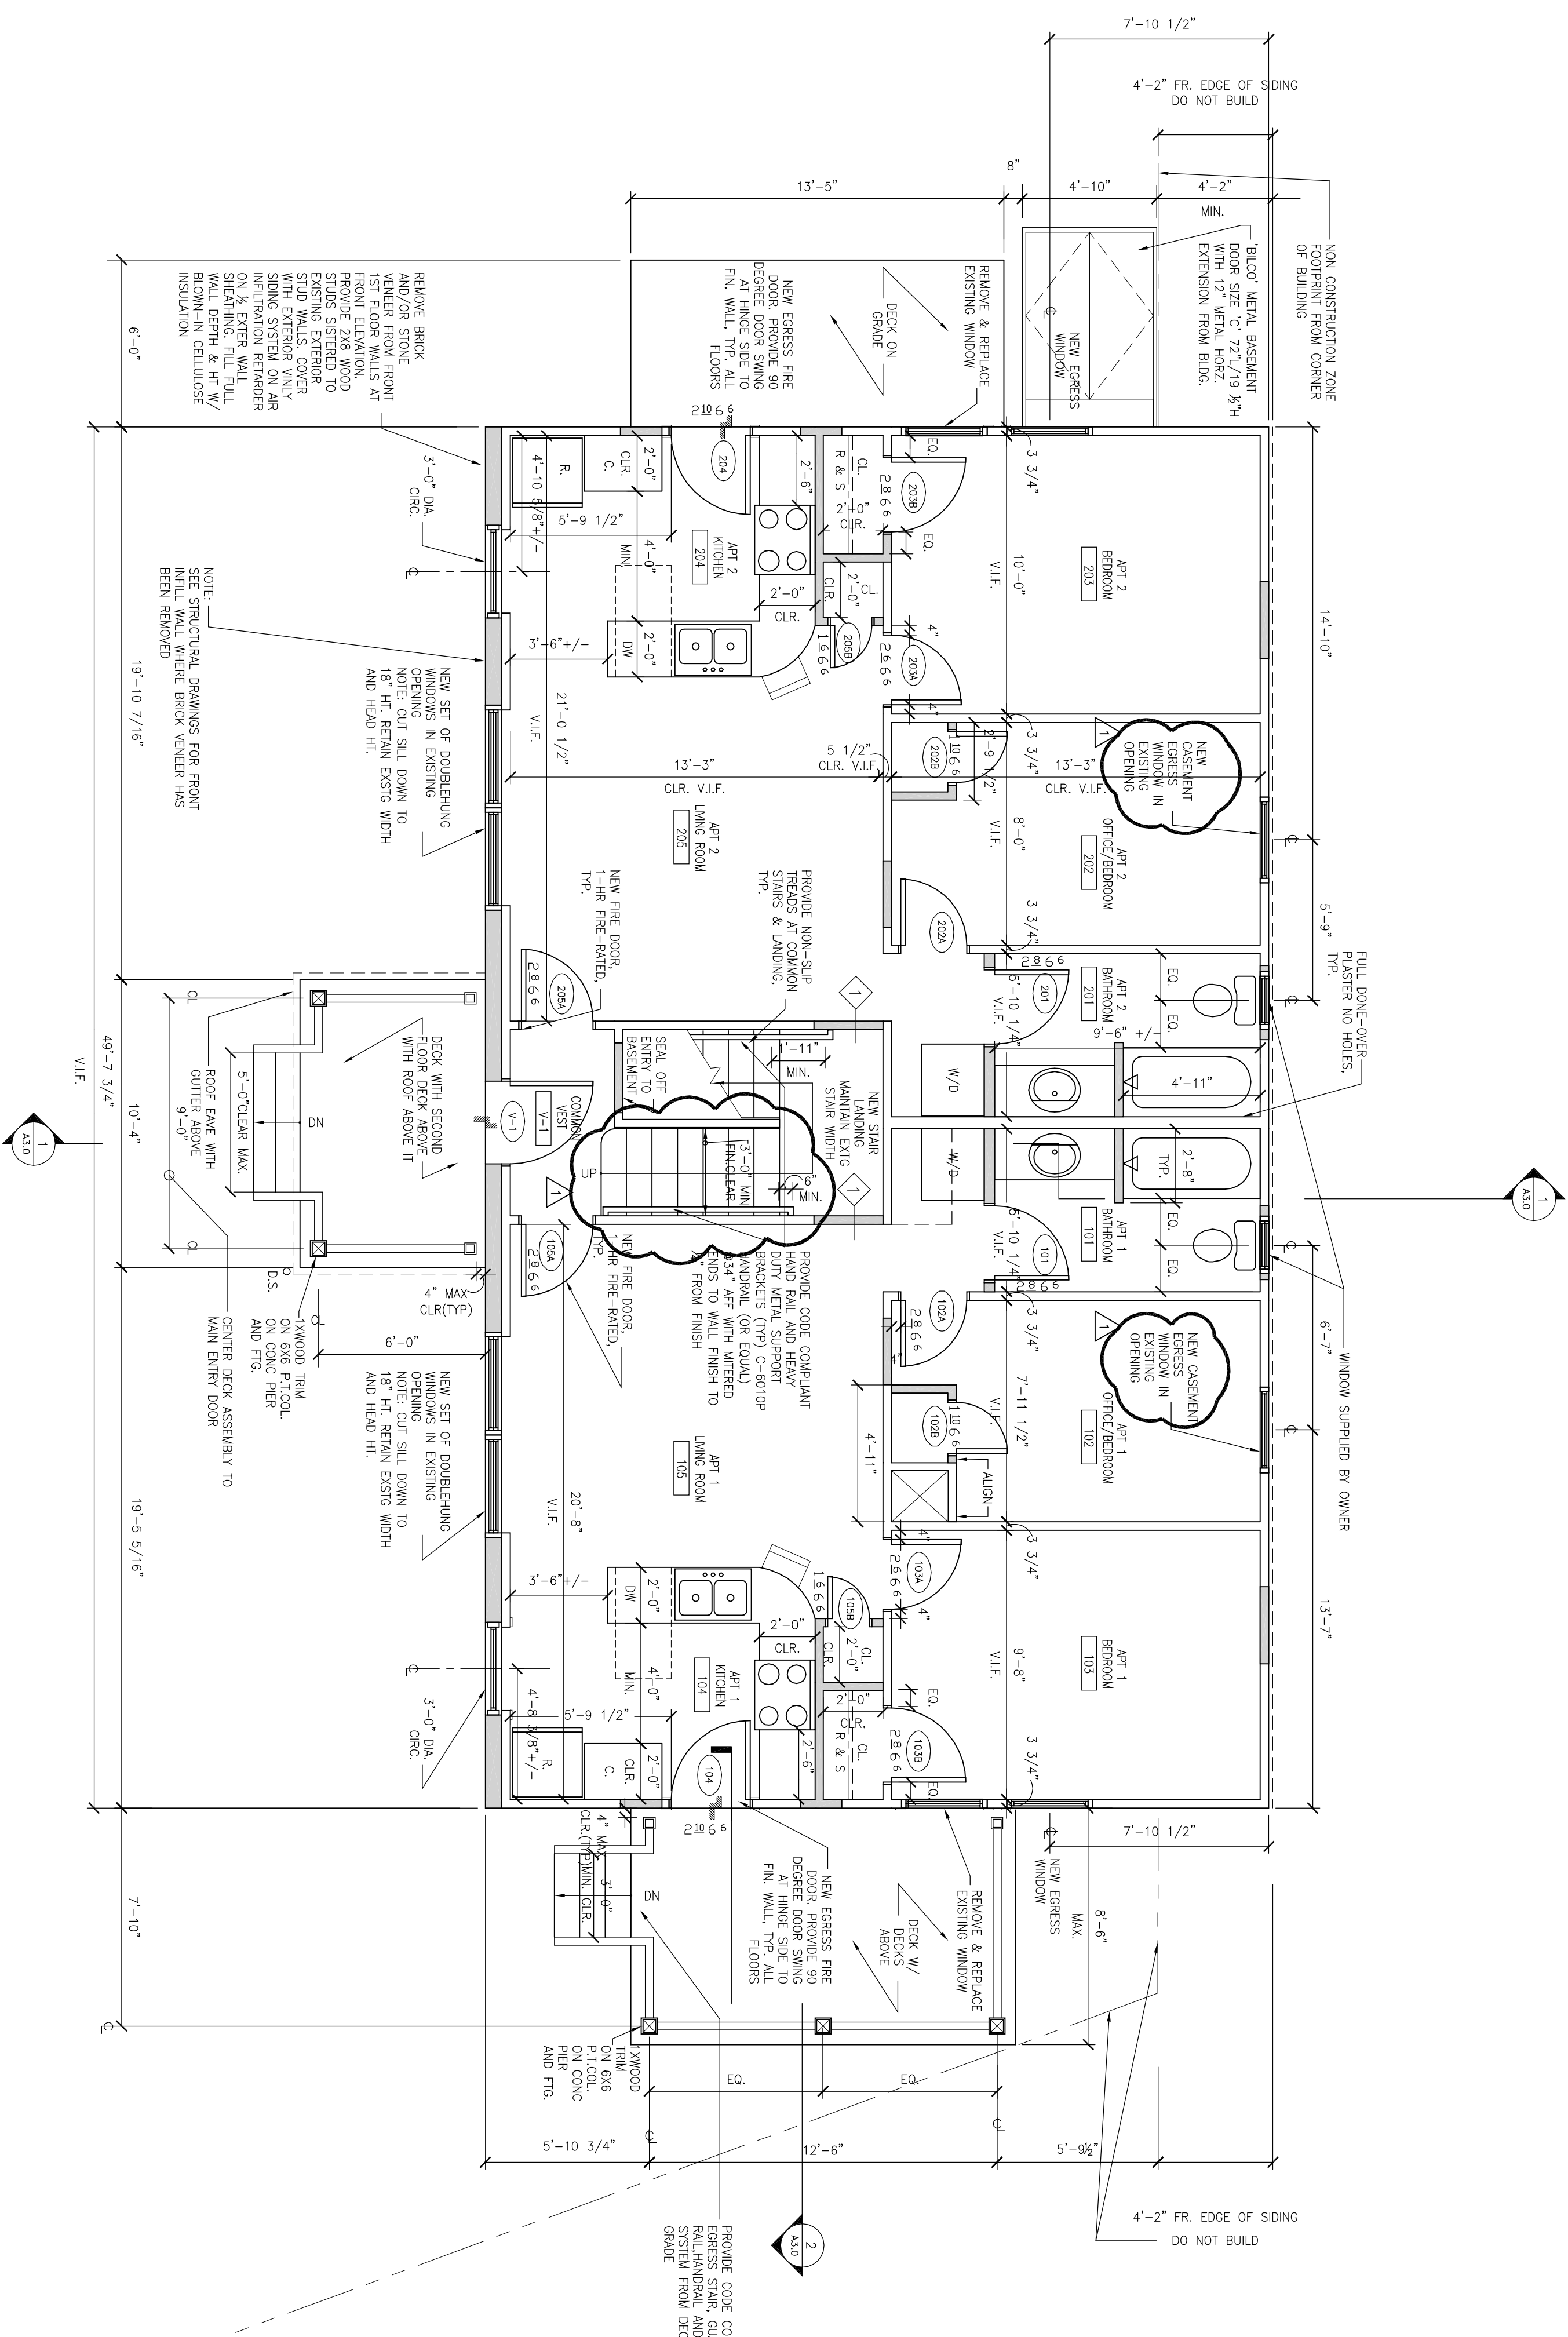

TOOTHAKER (TURNER ST.)
PORTLAND, ME

Title:
7 TURNER
FIRST
FLOOR
PLAN

Project No: 200508
Date: 3 JANUARY 2006
Revisions: 22 FEBRUARY 2006

Issued For: CONSTRUCTION

Drawing No:

A1.1

1 FIRST FLOOR PLAN
1/4"=1'-0"