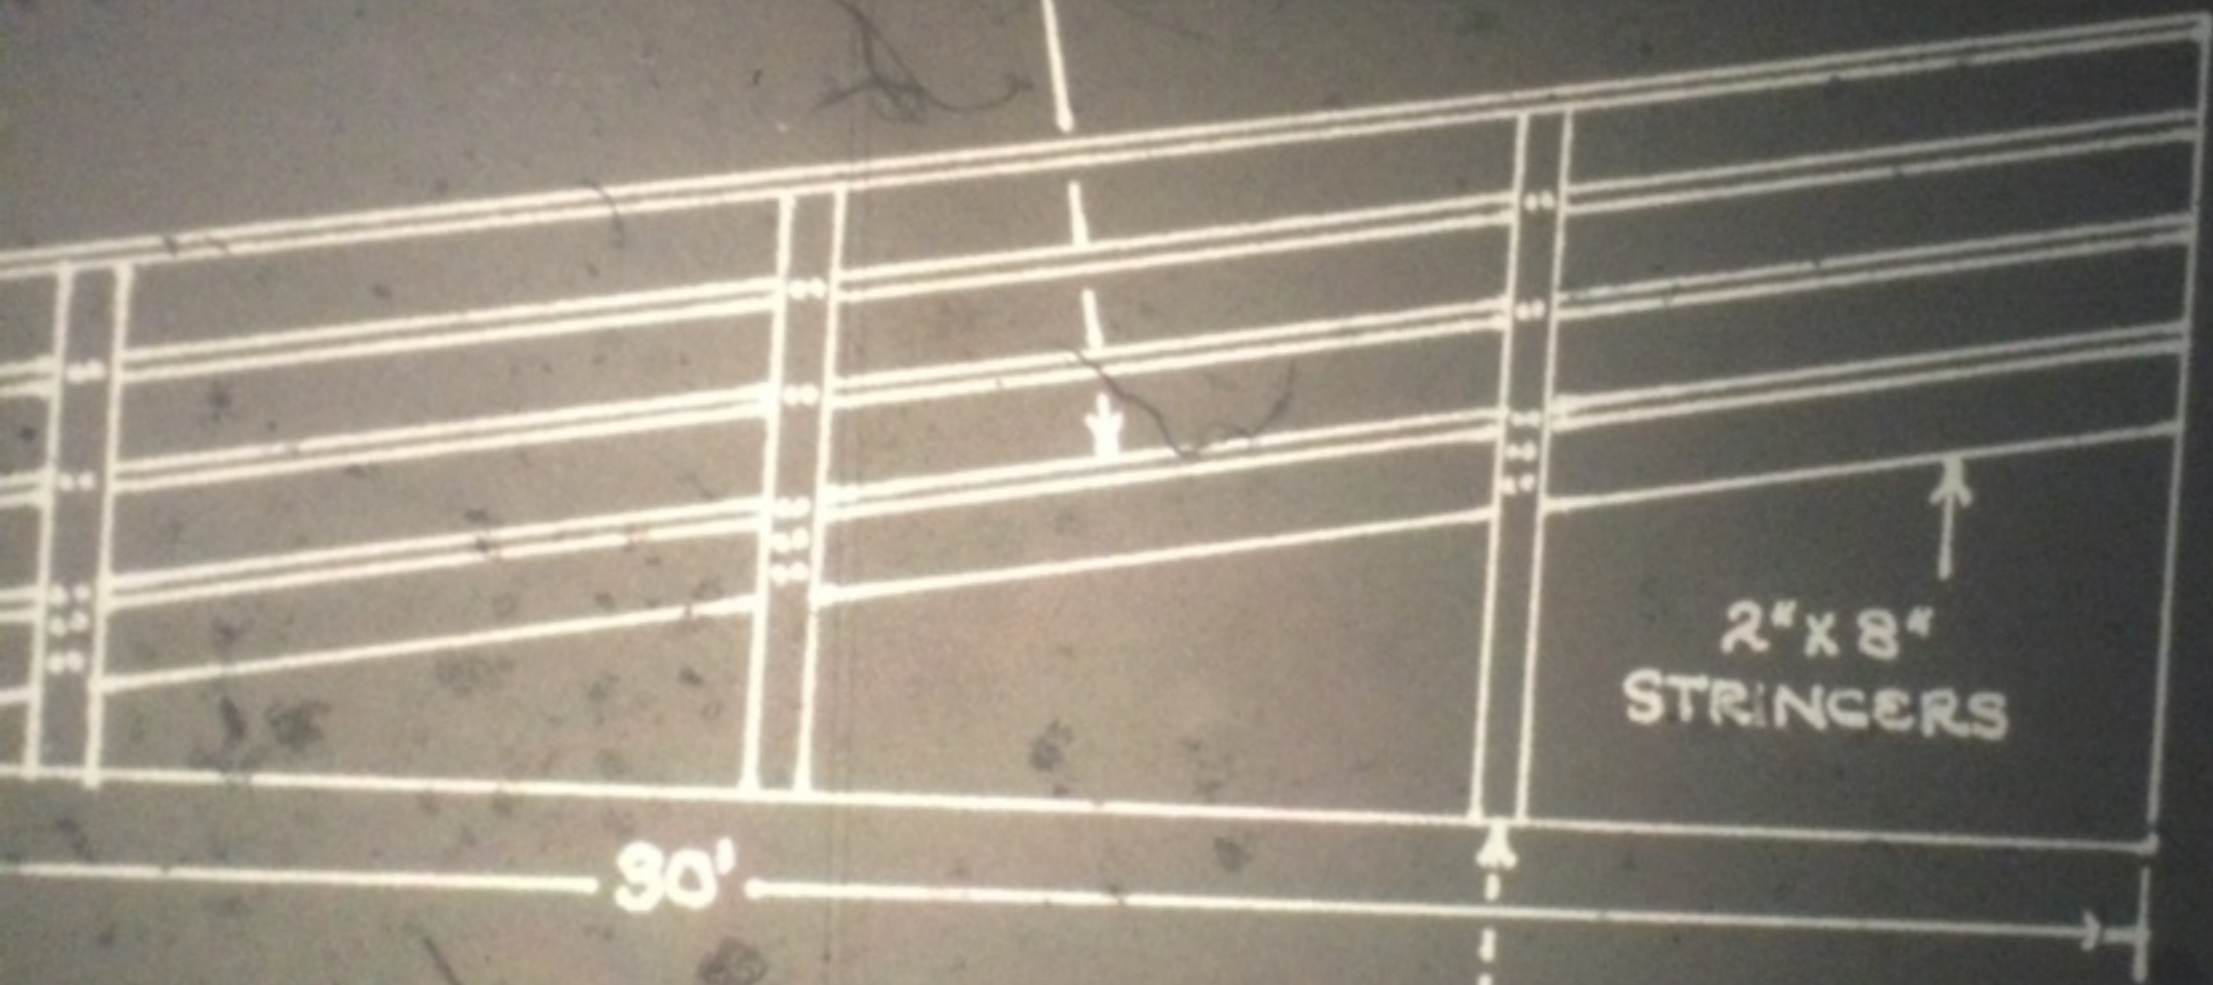

5/4" DECKING

ATTACHED TO
EXISTING PORC

2" x 8"
STRINGERS

4" x 4" POSTS

30'

DRAWN BY: HAROLD A. TURNER 10/10/87