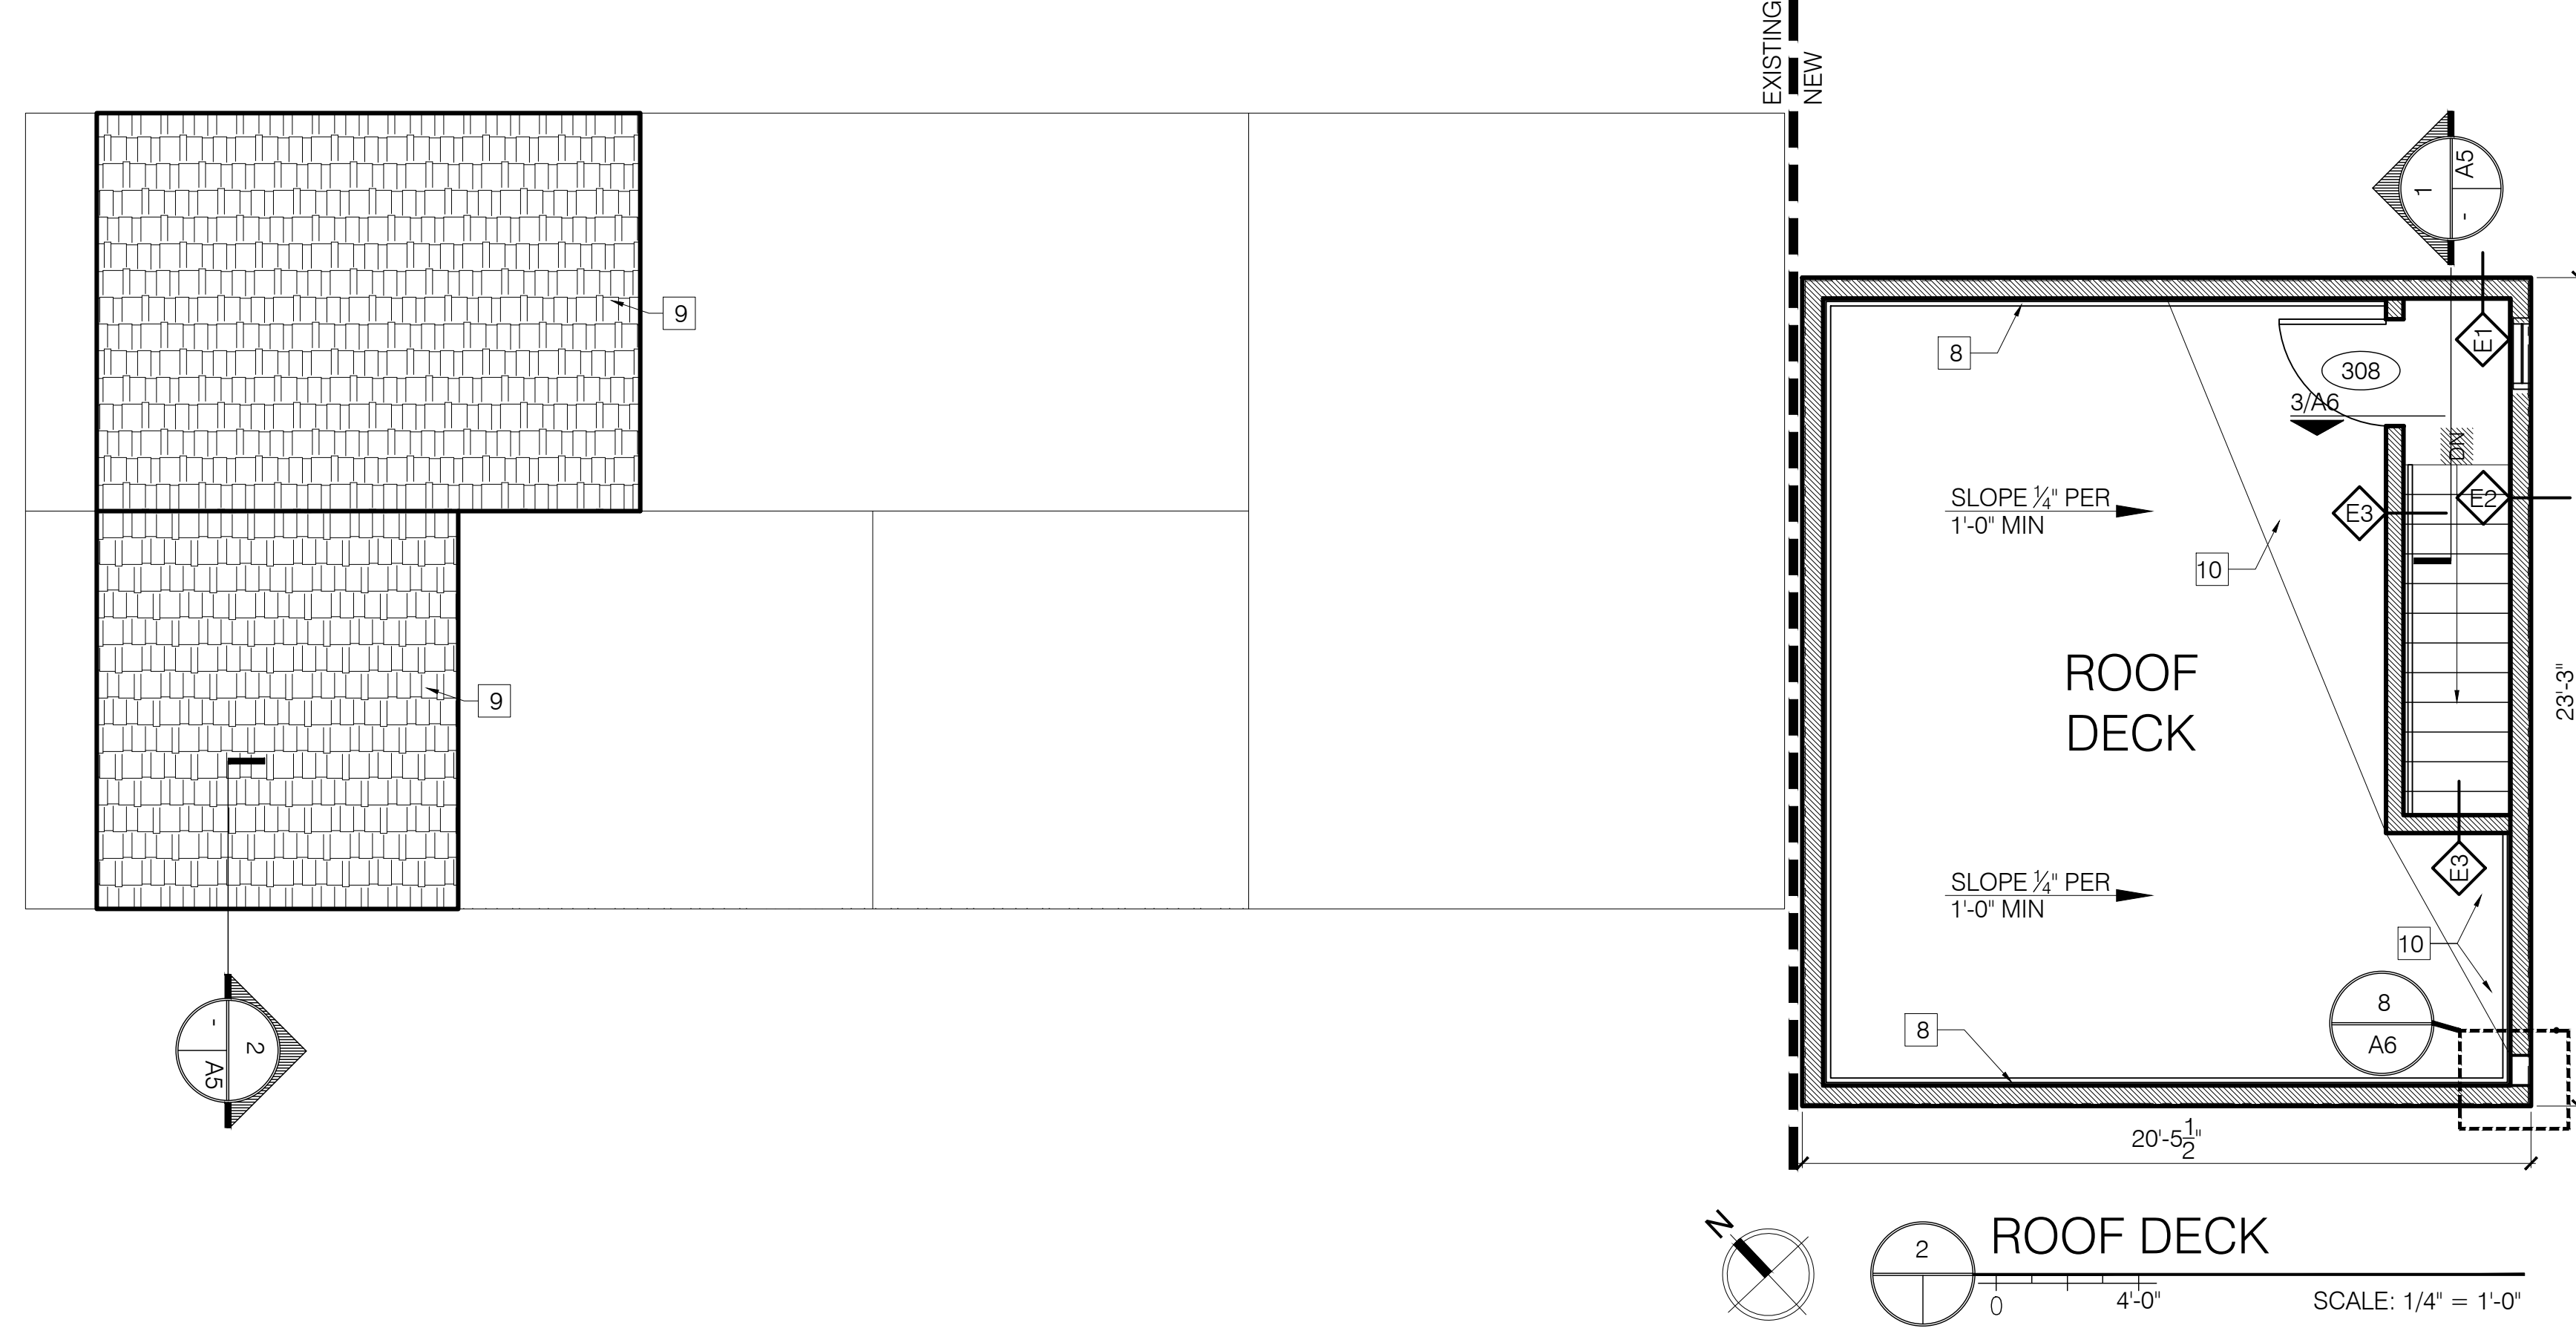

### WALL KEY

- WALL TO DEMO
- ===== EXISTING WALL
- ===== NEW WALL

#### X DEMOLITION KEYNOTES:

1. DEMO EXISTING STAIRS
2. KITCHEN DESIGN AND LAYOUT BY BUILDER
3. -
4. NEW STAIR AND HANDRAIL
5. NEW WINDOW
6. EXISTING STAIR TO REMAIN
7. DEMO EXISTING GARAGE
8. NEW GUARDRAIL
9. NEW SHINGLES ON NEW DORMERS
10. CRICKET - SLOPE 1/4" PER 1'-0"
11. AWNING ABOVE