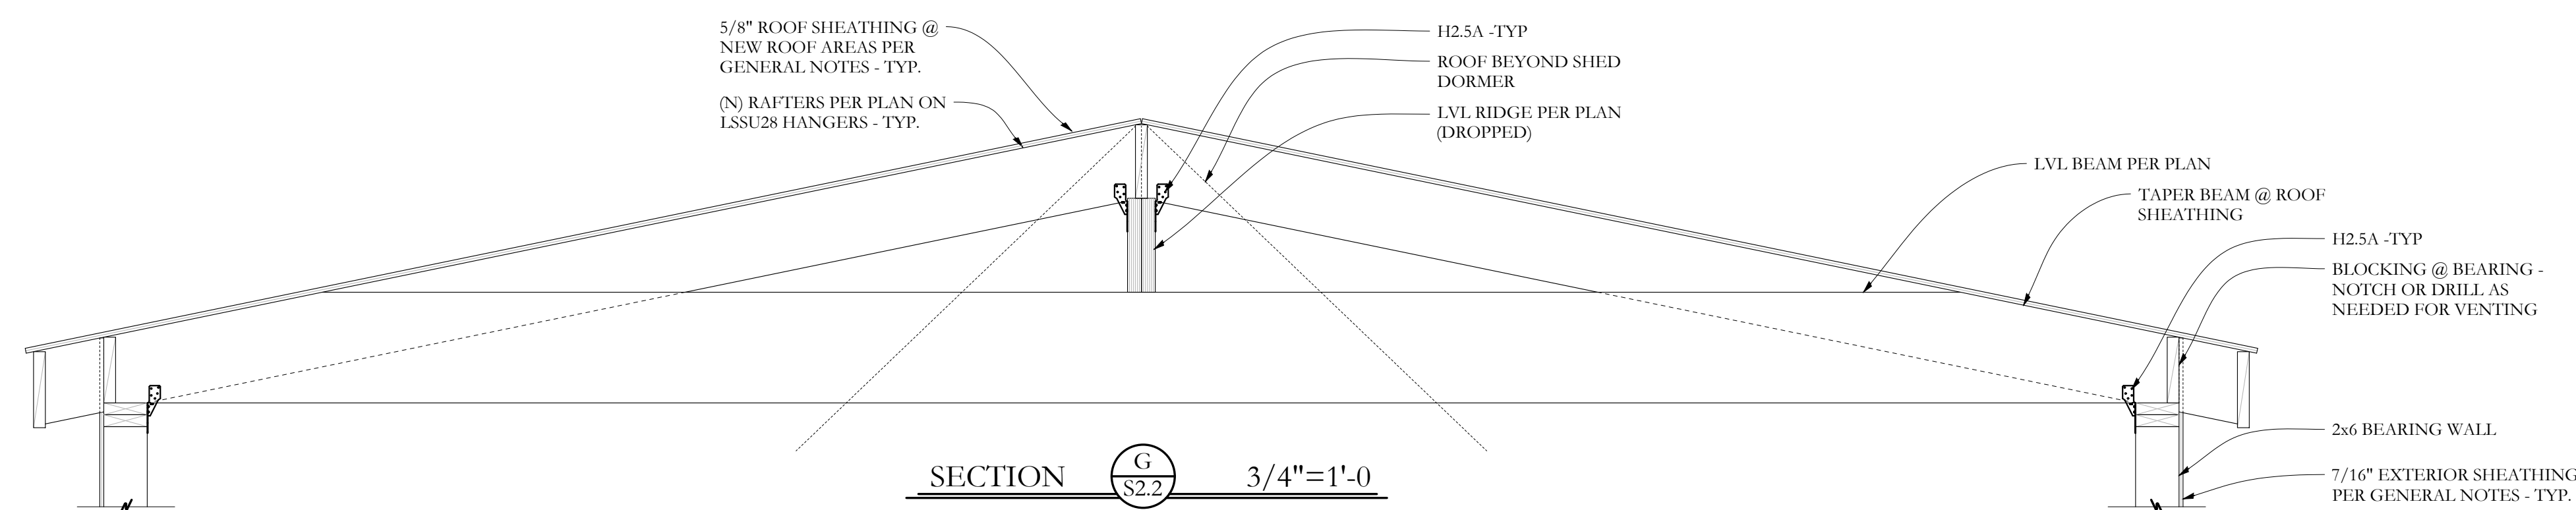

'H' SIMILAR SECTION

PROJECT NO. --
 PROJECT NAME
44 Quebec Street
Portland, ME

REVISIONS

1	
2	
3	
4	
5	

DRAWN BY
MKL / WMC
 SHEET TITLE
SECTIONS

ISSUE DATE
2/7/17
 SHEET SCALE

S
S2.2