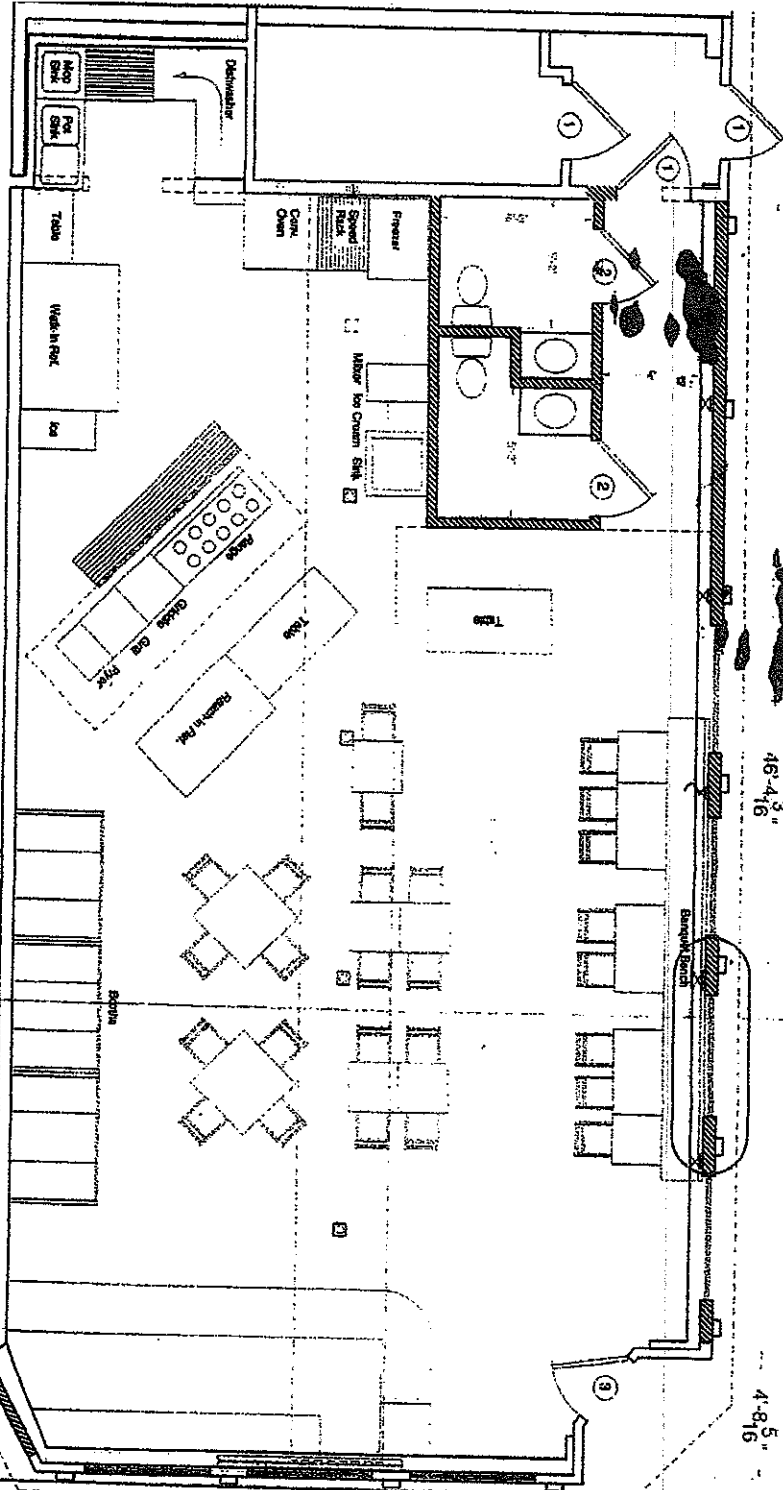

73 CONGRESS STREET

FURNITURE & EQUIPMENT PLAN

MUNLOY HILL RESTORATIONS LLC

SCALE: 3/16" = 1'-0"

HOWARD STREET  
46'-4 3/8"

4'-8 5/16"

Sidewalk  
12'3"

Chairs 18"

3 Tables 2'6"  
6 chairs 18"

CBL  
014 F02 1001