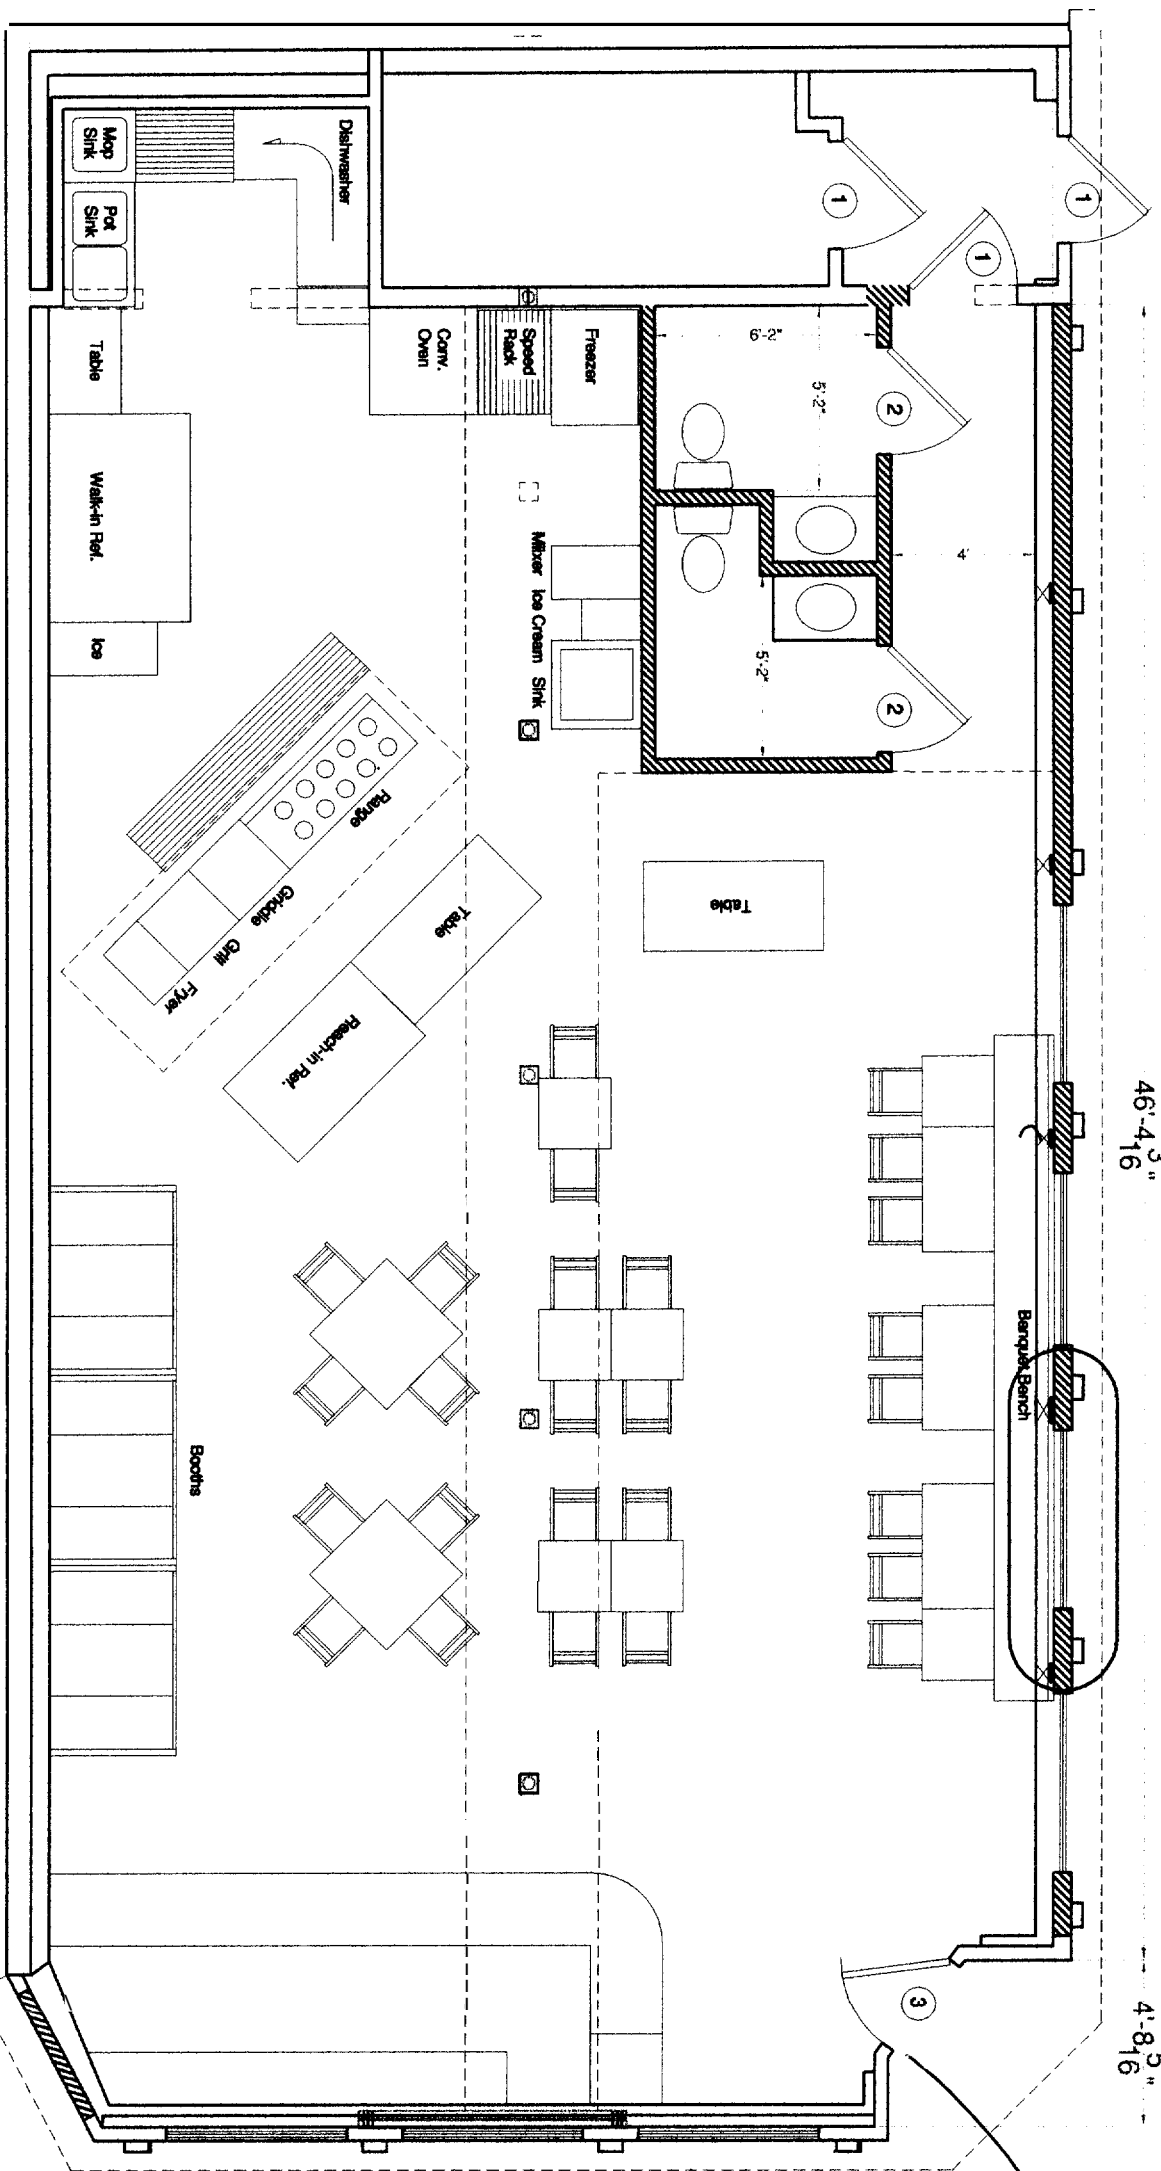

28'-4"

HOWARD STREET

46'-4³/₁₆"

4'-8⁵/₁₆"

CONGRESS STREET

*This open to street
(Reverse swing)*

73 CONGRESS STREET | FURNITURE & EQUIPMENT PLAN | MUNJOY HILL RESTORATIONS LLC | SCALE: 3/16"=1'-0"