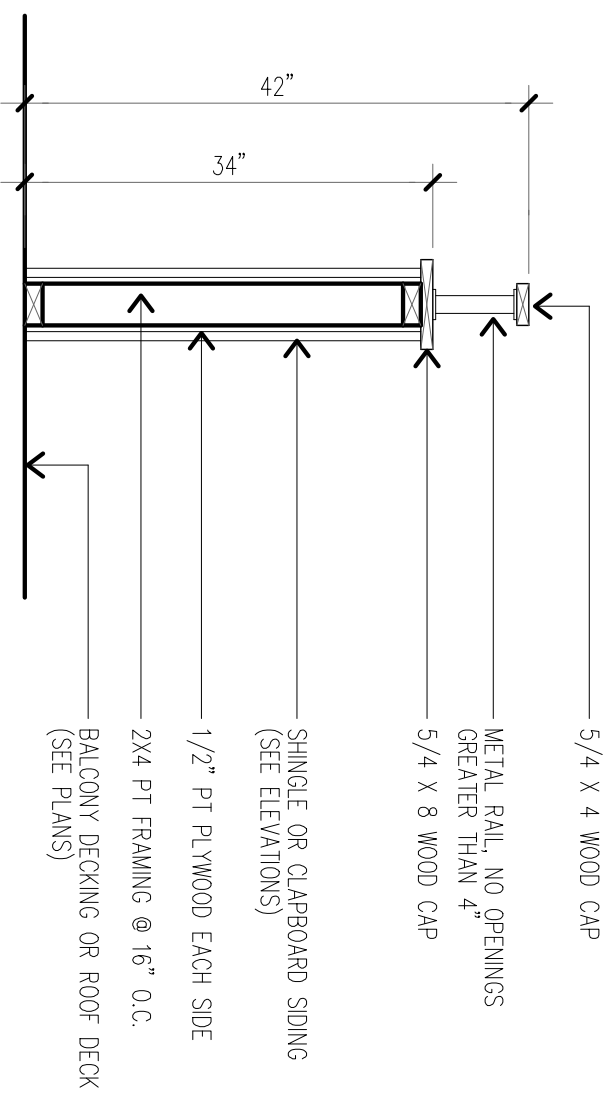

TYPICAL INTERIOR UMBRELLA DETAIL

SCALE: 3/4" = 1'-0"

TYPICAL EXTERIOR DECK GUARDRAIL DETAIL

SCALE: 3/4" = 1'-0"

TYPICAL WALL SECTION

SCALE: 3/4" = 1'-0"