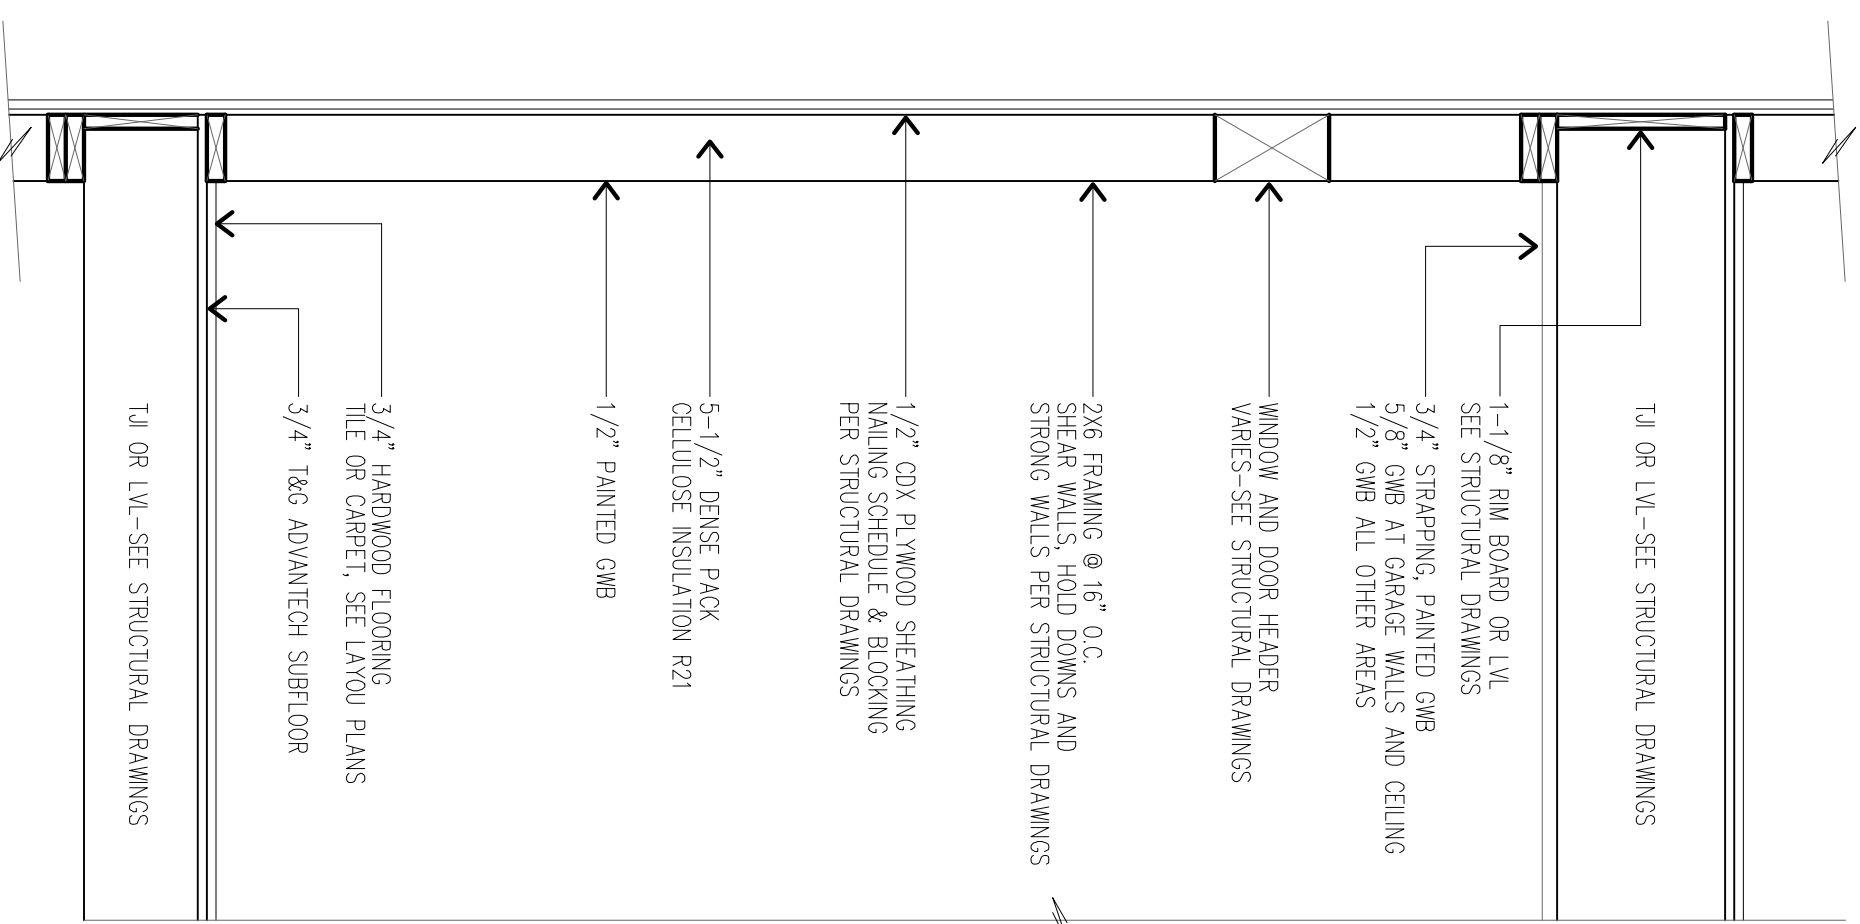

TYPICAL INTERIOR UMBRELLA DETAIL

SCALE: 3/4" = 1'-0"

TYPICAL EXTERIOR DECK GUARDRAIL DETAIL

SCALE: 3/4" = 1'-0"

TYPICAL WALL SECTION

SCALE: 3/4" = 1'-0"