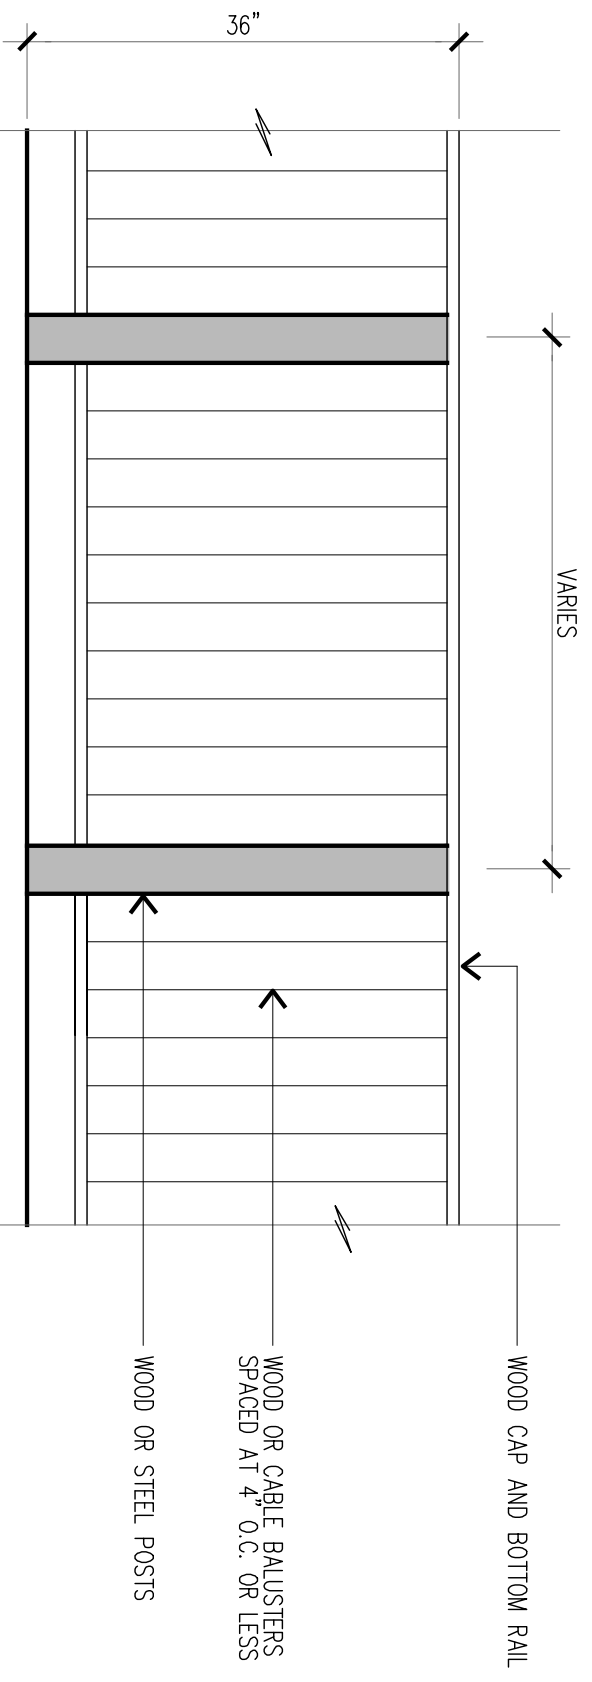

# TYPICAL INTERIOR UMBRELLA DETAIL

SCALE: 3/4" = 1'-0"

# TYPICAL EXTERIOR DECK UMBRELLA DETAIL

SCALE: 3/4" = 1'-0"