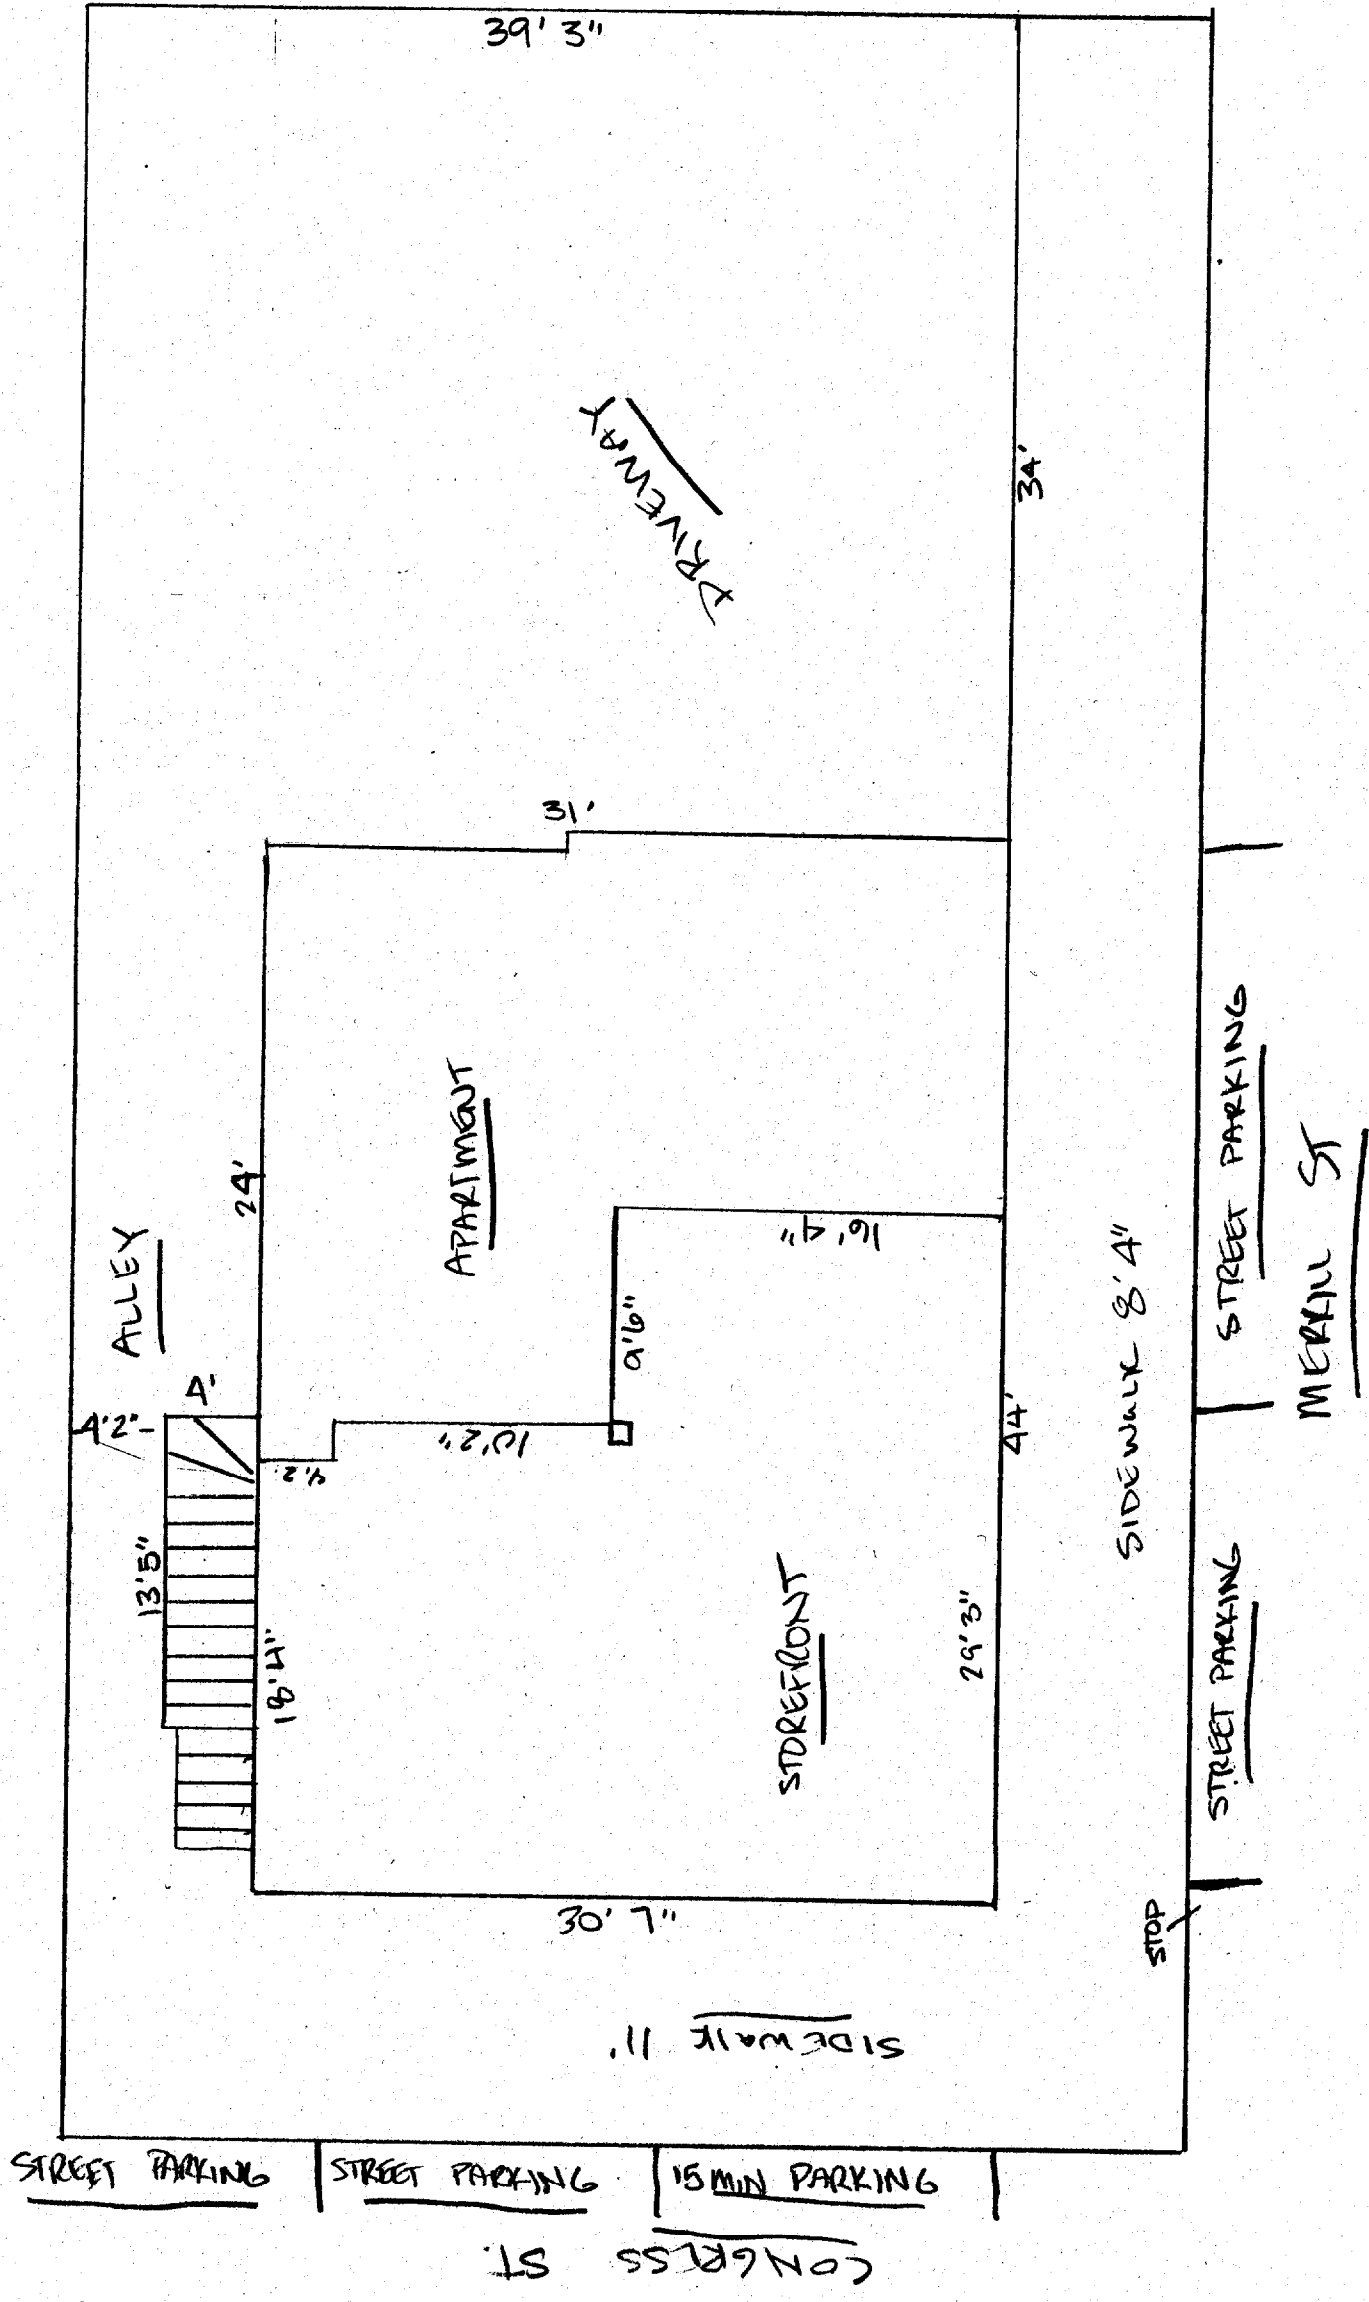

BLUE SPOON
89 CONGRESS ST
FLOOR PLAN

- 89 CONGRESS ST
- LOT PLAN
- CHANGE OF USE PERMIT FOR BLUE SPOON
- 1/16 SCALE

BLUE SPOON
89 Congress St
Restroom Floor Plan
Detail of Total Floor Plan

DEPT. OF BUILDING INSPECTION
CITY OF PORTLAND, ME
AUG - 8 2003
RECEIVE