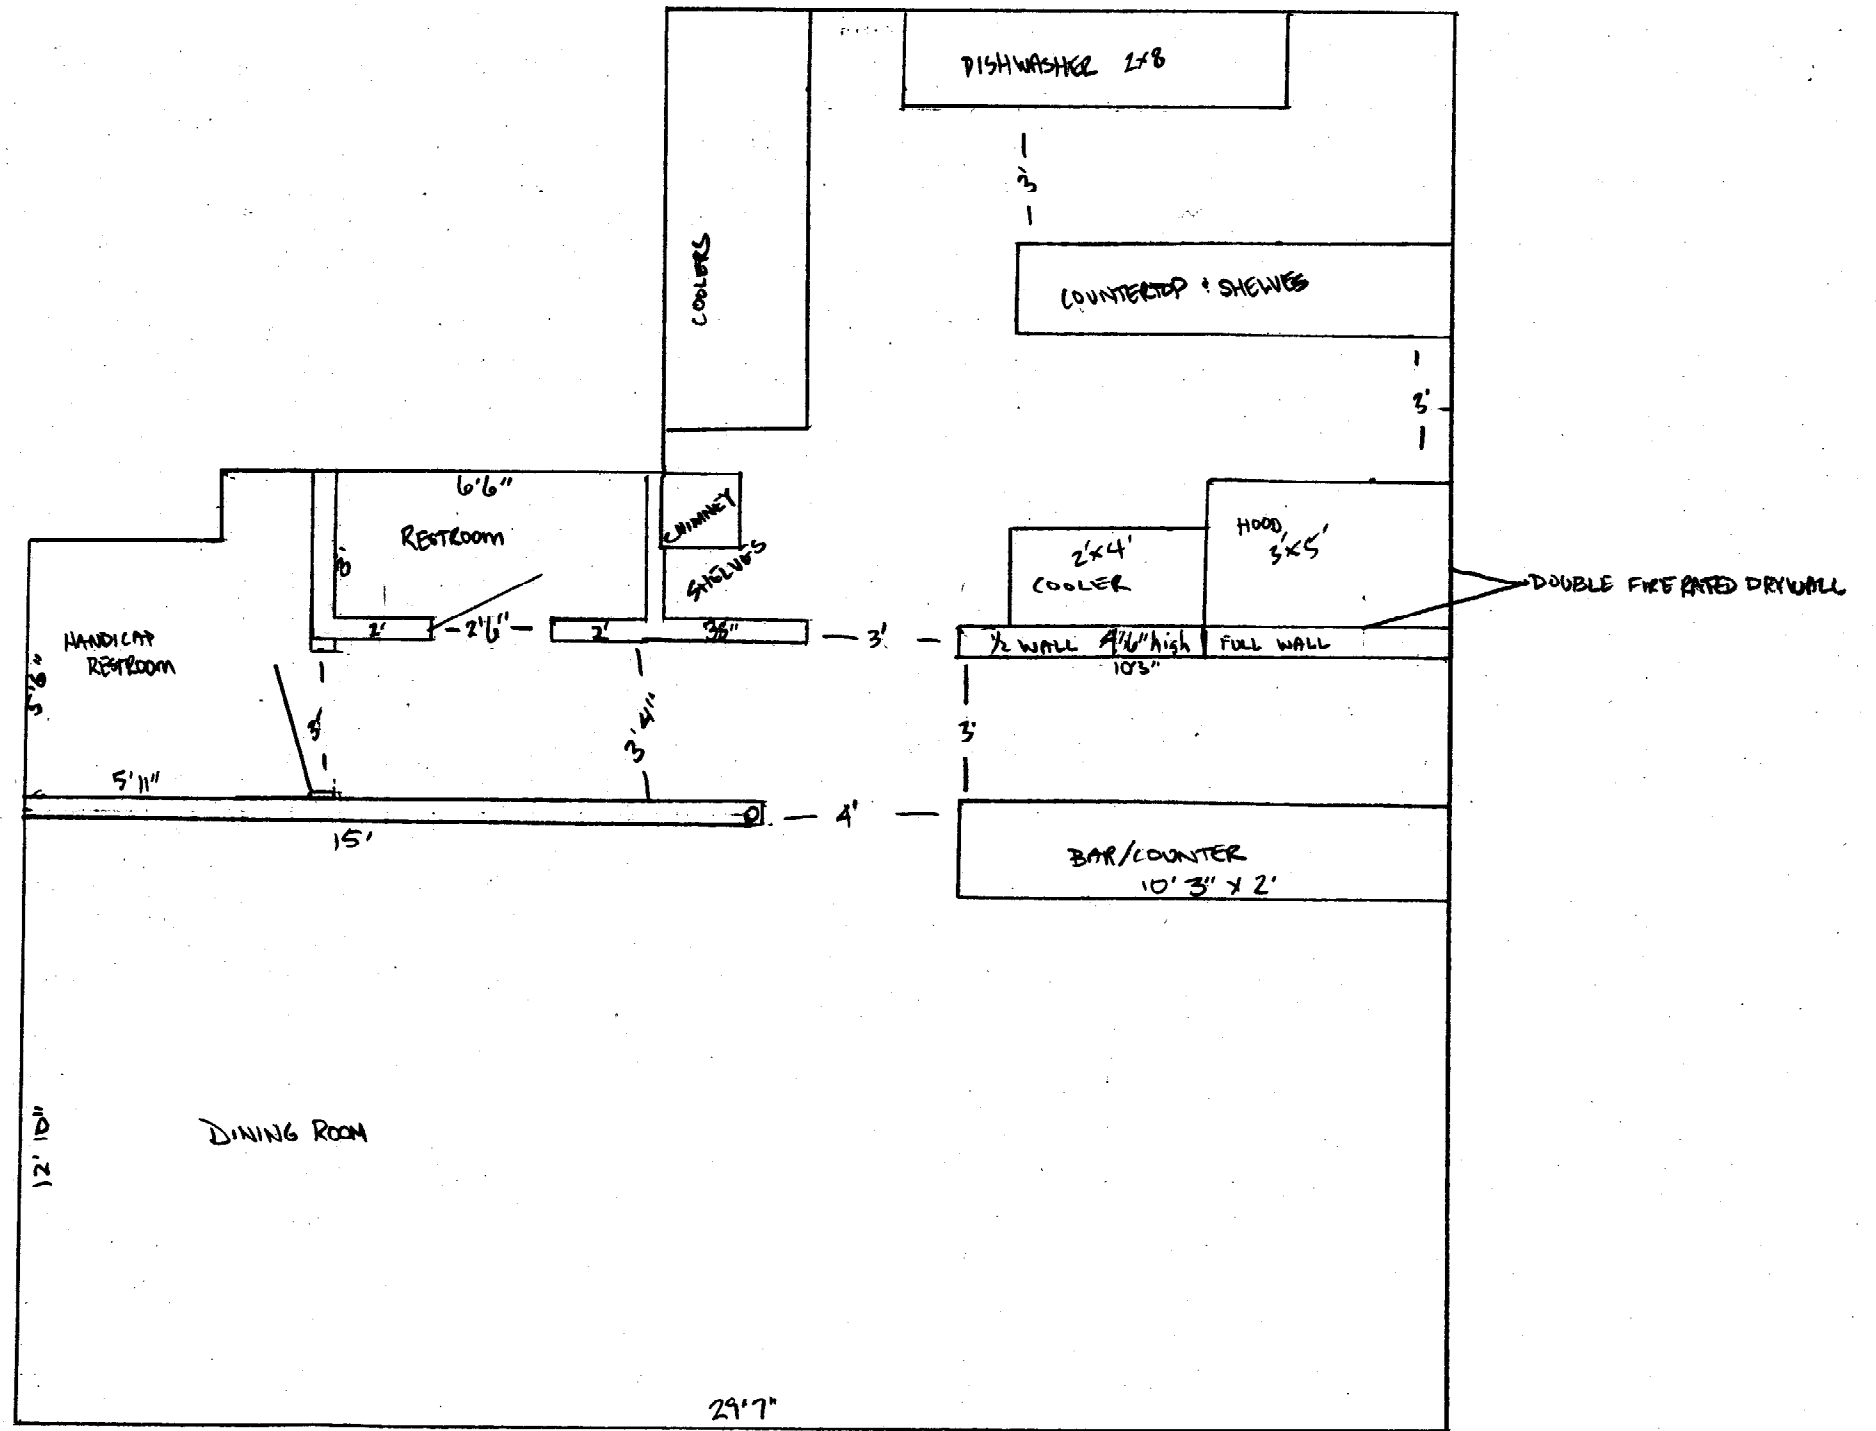

BLUE SPOON
89 CONGRESS ST
FLOOR PLAN

- 89 CONGRESS ST
- LOT PLAN
- CHANGE OF USE PERMIT FOR BLUE SPOON
- 1/16 SCALE

BLUE SPOON
89 Congress St
Restroom Floor Plan
Detail of Total Floor Plan

DEPT. OF BUILDING INSPECTION
CITY OF PORTLAND, ME
AUG - 8 2003
RECEIVE