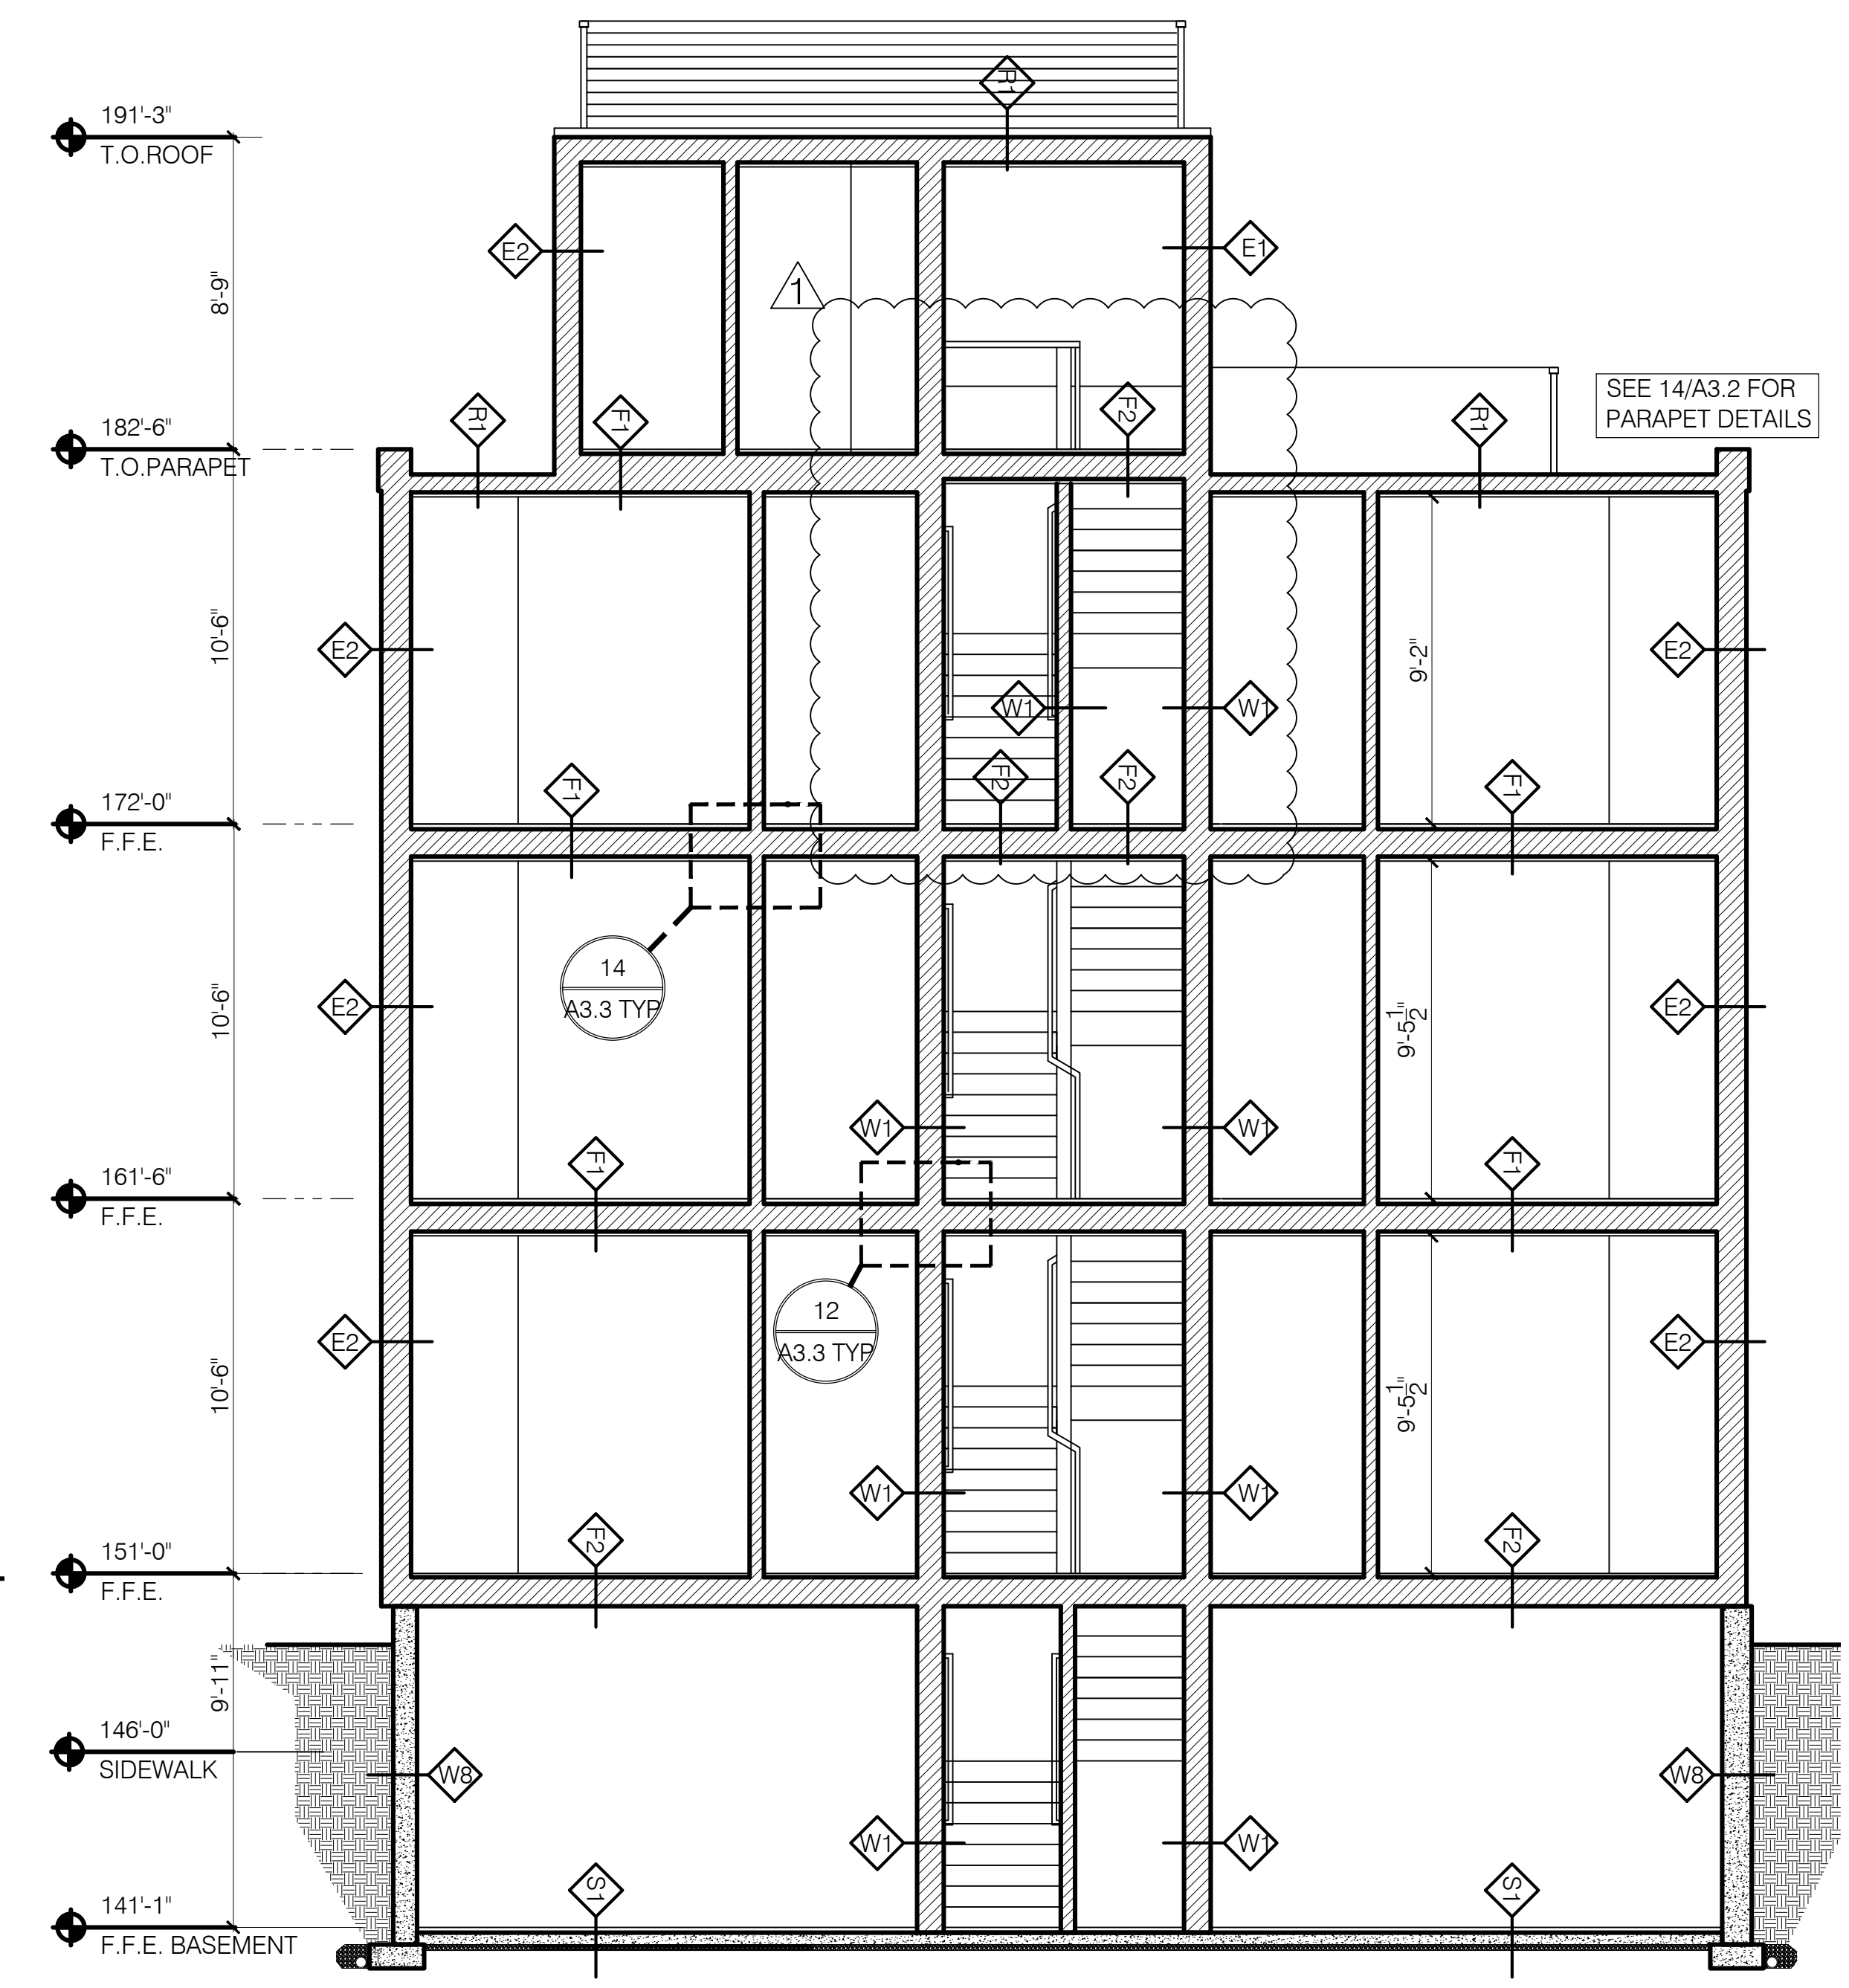

COPYRIGHT: Reuse or reproduction of the contents of this document is not permitted without written permission of Bild Architecture LLC

5 DECK DETAIL
SCALE: 1" = 1'-0"

3 NOT USED
SCALE: 1" = 1'-0"

4 NOT USED
SCALE: 1" = 1'-0"

1 BUILDING SECTION
SCALE: 1/4" = 1'-0"

2 BUILDING SECTION
SCALE: 1/4" = 1'-0"

REVISIONS

1	03-15-2017	
2		
3		
4		
5		

PERMIT SET
NOT FOR CONSTRUCTION

DRAWN BY **EMW**
SHEET TITLE **BUILDING SECT**

ISSUE DATE **2/24/17**
SHEET SCALE **1/4" = 1'-0"**