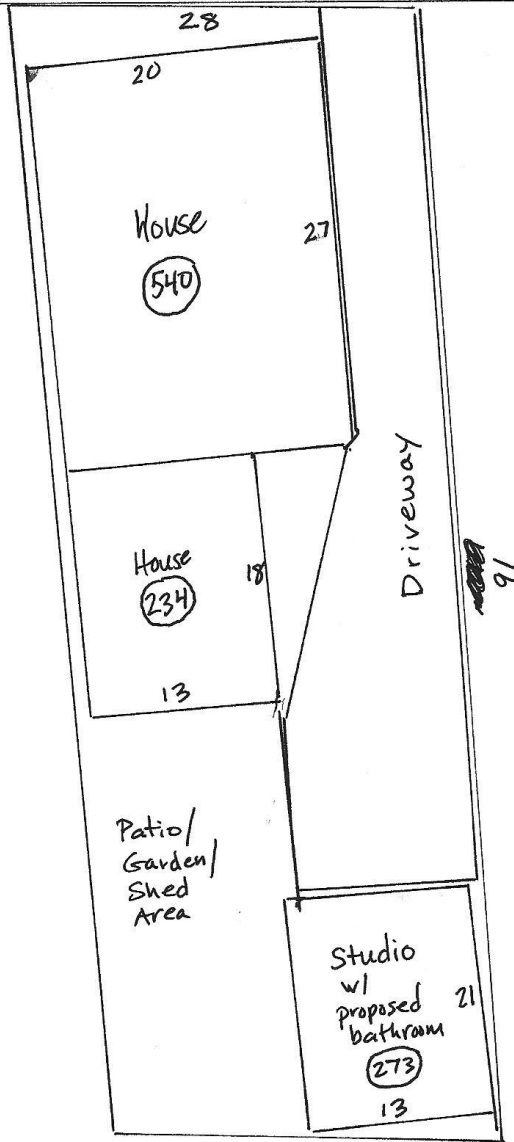

Lafayette St

Plot plan for  
56 Lafayette St  
Portland, ME

CBL 014 A006001

10 ft