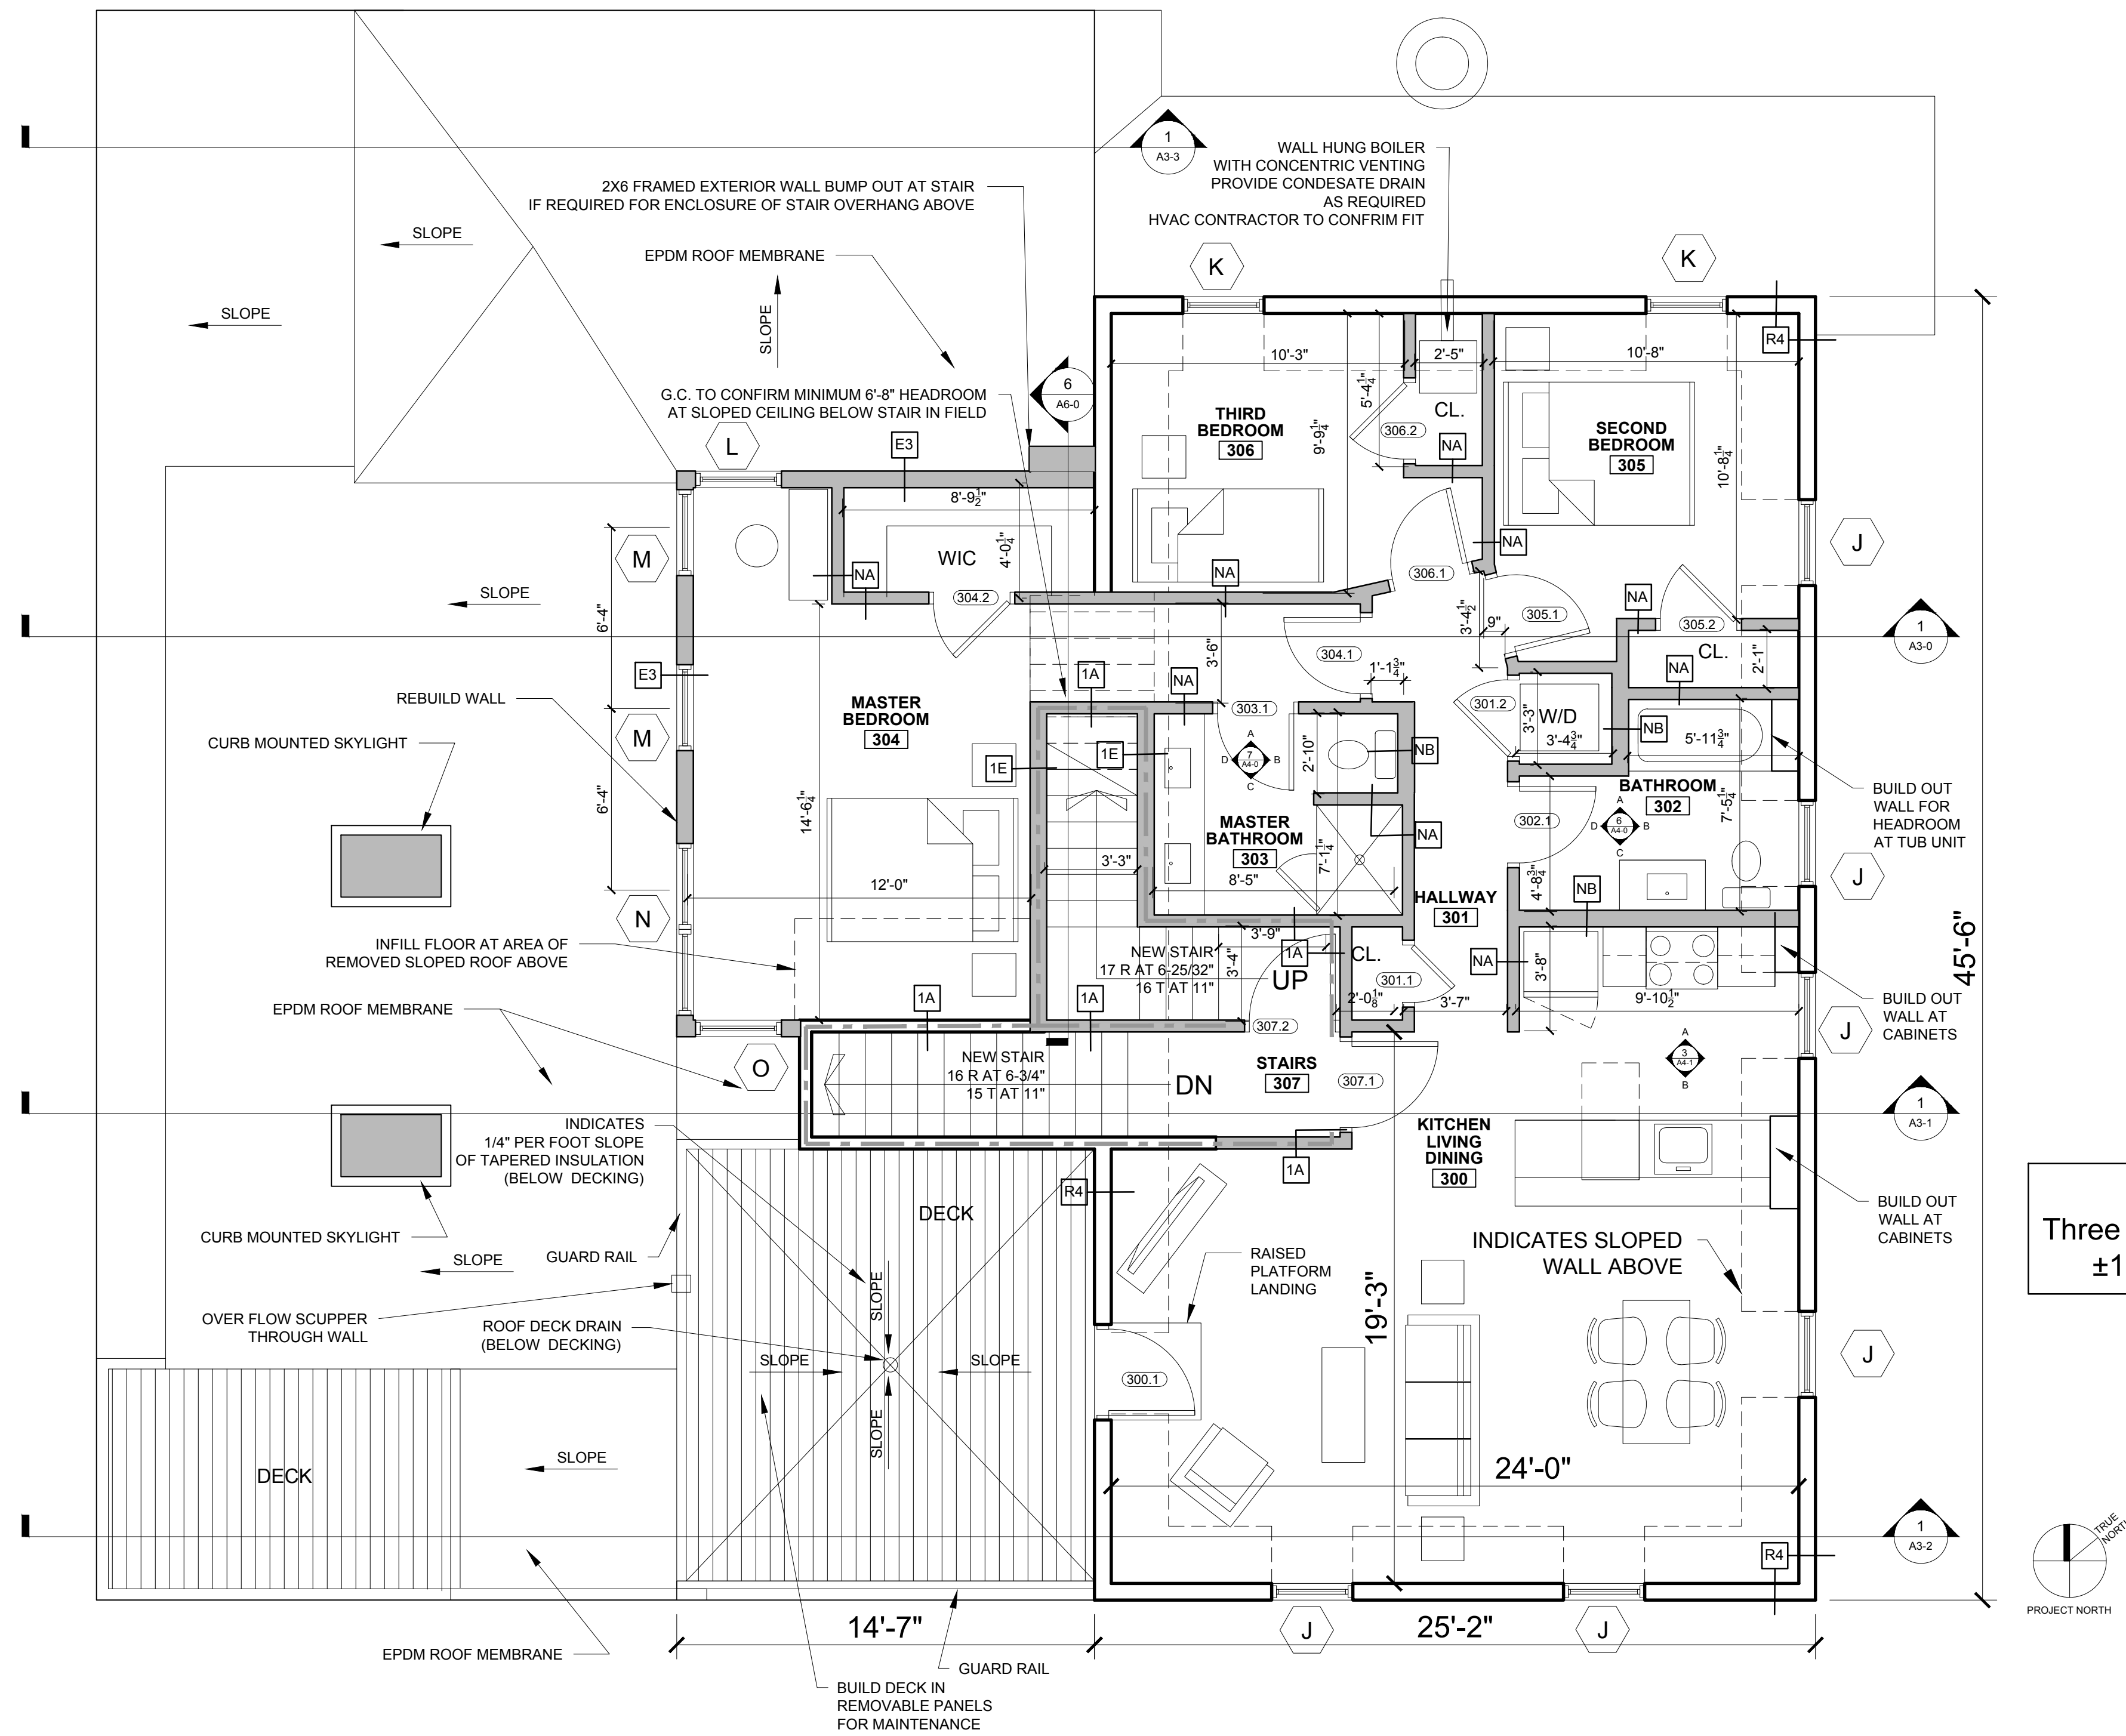

© 2013 RYAN SENATORE ARCHITECTURE

RENOVATIONS TO
135 CONGRESS STREET
PORTLAND, MAINE

REVISIONS:

DATE: SEPTEMBER 12, 2013

PROJECT No.

DRAWN BY: RJS / RRT

CHECKED BY: RJS

SCALE: AS NOTED

SHEET TITLE:
THIRD FLOOR PLAN

A1-3

UNIT 3
Three BEDROOMS
±1,370 GSF

1 THIRD FLOOR PLAN
1/4"=1'-0"