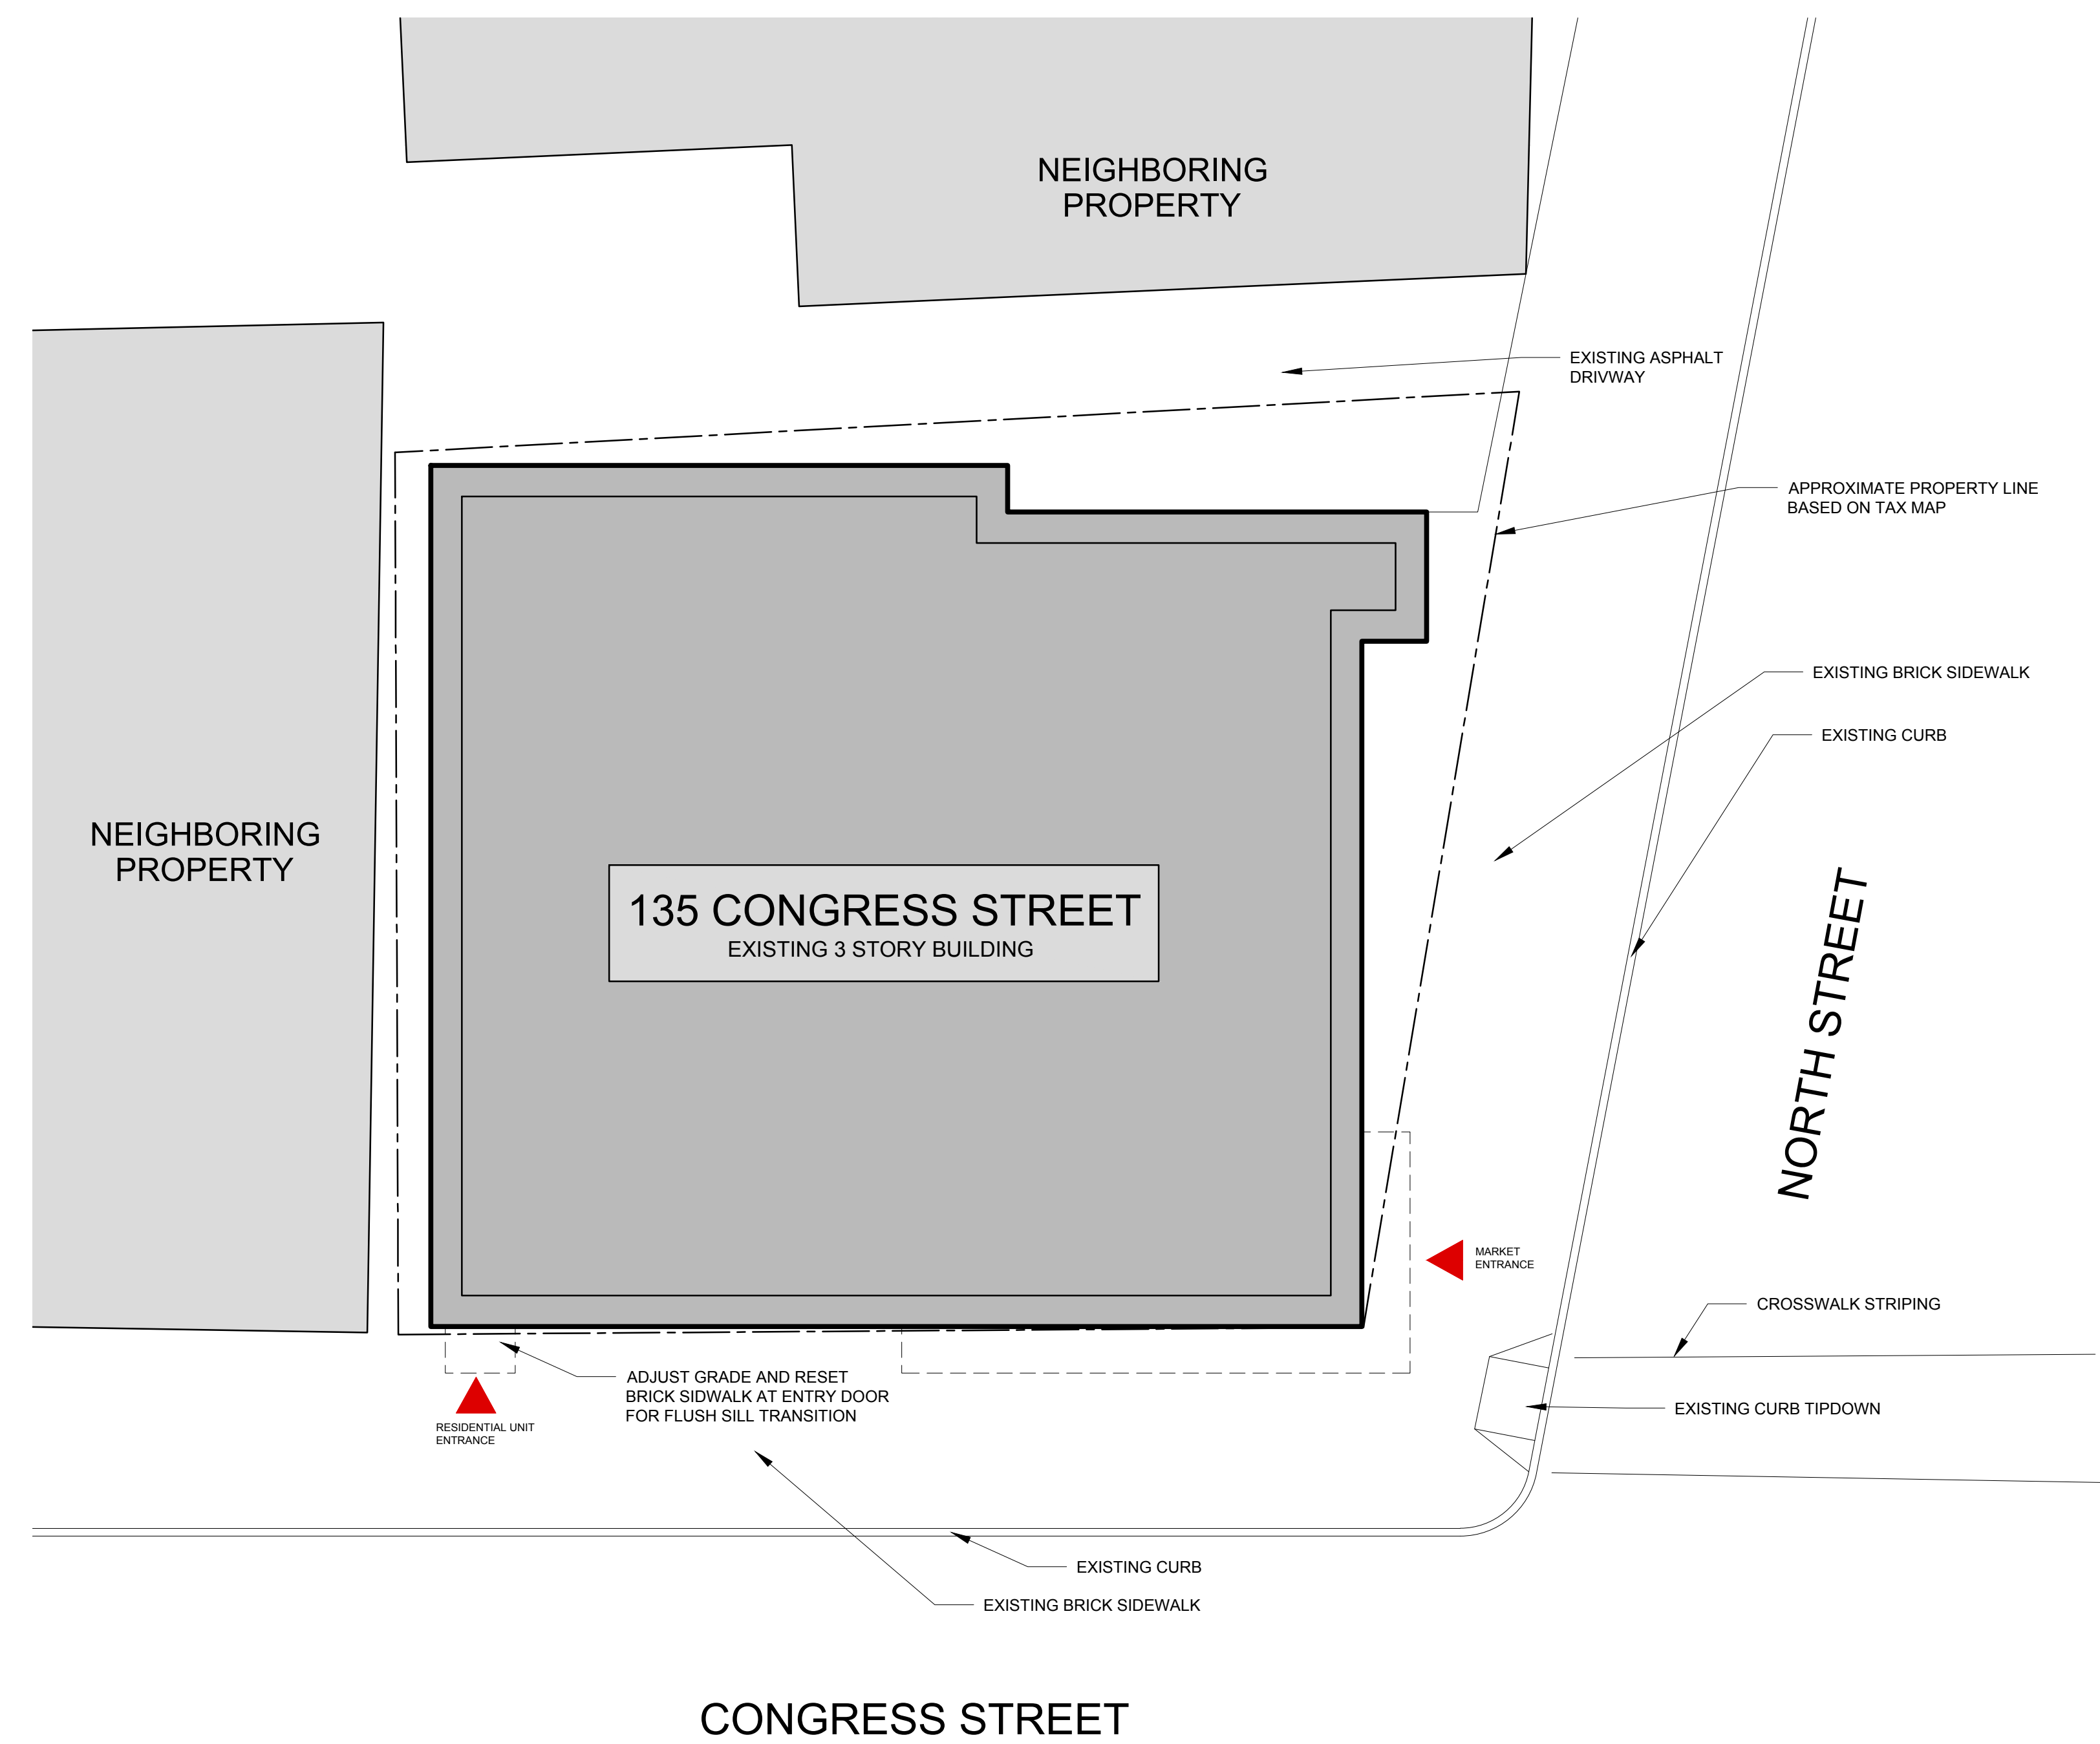

© 2013 RYAN SENATORE ARCHITECTURE

RENOVATIONS TO
135 CONGRESS STREET
PORTLAND, MAINE

CONSULTANTS:
STRUCTURAL:
Structural Integrity
77 Oak Street
Portland, ME 04101
207-774-6614

REVISIONS:

DATE: SEPTEMBER 12, 2013

PROJECT No.

DRAWN BY: RJS / RRT

CHECKED BY: RJS

SCALE: AS NOTED

SHEET TITLE:
SITE PLAN

C1-0

1 SITE PLAN
1/8" = 1'-0"